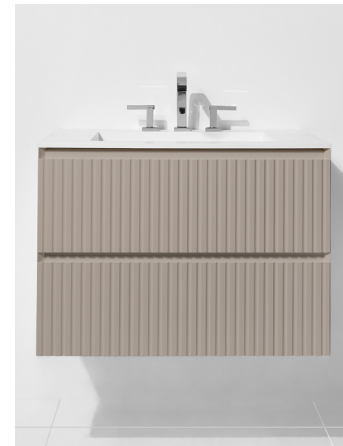

TILEBAR VANITY

Linear Collection

tilebar

WHY TILEBAR?

Complete your bathroom with TileBar's unique line of vanities, offering high-end style at an affordable price. TileBar vanities are manufactured using the highest quality materials. Our wide selection of trending looks, from sleek and contemporary to classic and timeless, comes in your choice of available finishes and sizes, all ready to ship directly to your door.

WHAT WE LOVE ABOUT LINEAR

Sourced from Spain, the epicenter of top-quality finishes and glazes, the Linear Collection marries form and function. Made from industrial-grade materials, this vanity features a fluted façade and is finished with high-gloss lacquer. Choose from three neutral colorways to match any design palette, and three standard sizes to complete the bathroom of your dreams.

- Fluted high-gloss texture on all three faces
- Wall mounted with two soft glide drawers
- Modern integrated counter with zero radius edge
- Made in Spain

SPECIFICATIONS	
Available Sizes	24", 30", 36" depth is 21"
Colors	Black, White, Taupe
Drawers	2 Soft Closing Drawers with Plumbing cutout
Construction	MDF
Installation Method	Wall-mounted
Sink	Integrated, Solid Surface
Counter Finish	Matte
Overflow	Yes

TAUPE