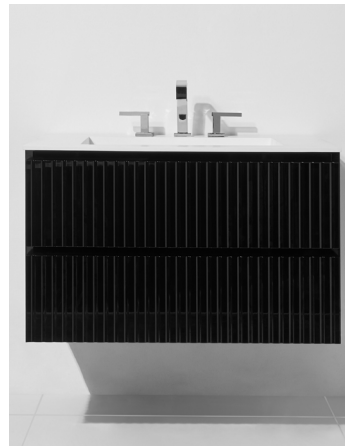

WHAT WE LOVE ABOUT LINEAR

Sourced from Spain, the epicenter of top-quality finishes and glazes, the Linear Collection marries form and function. Made from industrial-grade materials, this vanity features a fluted façade and is finished with high-gloss lacquer. Choose from three neutral colorways to match any design palette, and three standard sizes to complete the bathroom of your dreams.

- Fluted high-gloss texture on all three faces
- Wall mounted with two soft glide drawers
- Modern integrated counter with zero radius edge
- Made in Spain

SPECIFICATIONS	
Available Sizes	24", 30", 36" depth is 21"
Colors	Black, White, Taupe
Drawers	2 Soft Closing Drawers with Plumbing cutout
Construction	MDF
Installation Method	Wall-mounted
Sink	Integrated, Solid Surface
Counter Finish	Matte
Overflow	Yes

BLACK