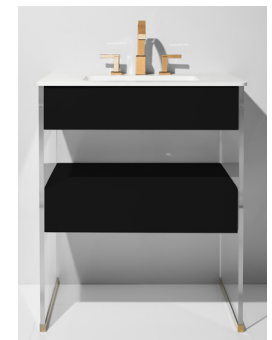

BLACK + GOLD