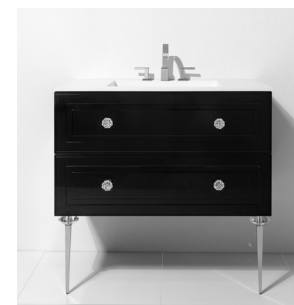

TILEBAR VANITY Alma Collection

tilebar

Optional: Decorative Accessories

WHY TILEBAR?

Complete your bathroom with TileBar's unique line of vanities, offering high-end style at an affordable price. TileBar vanities are manufactured using the highest quality materials. Our wide selection of trending looks, from sleek and contemporary to classic and timeless, comes in your choice of available finishes and sizes, all ready to ship directly to your door.

WHAT WE LOVE ABOUT ALMA

The Alma collection is the perfect fusion between classic elegance and modern design. The lacquered drawer fronts combine functionality and beauty to perfection.

- Made in Spain
- Lacquer finish, wall-mounted vanity
- Solid surface countertop
- Two large drawers for storage

SPECIFICATIONS	
Available Sizes	30", 36", 42" (21" Depth)
Colors	Black, White, Taupe, Blue, Turquoise, Gray
Finishes	Matte
Drawers	2 Drawers with Plumbing Cutout
Hardware	Chrome or Gold - Optional, Decorative accessories
Construction	MDF
Installation Method	Wall-mounted
Sink Material	Solid Surface
Counter Finish	Matte
Overflow	Yes
Faucet Spread	8" Widespread
Assembly Required	Some

BLACK