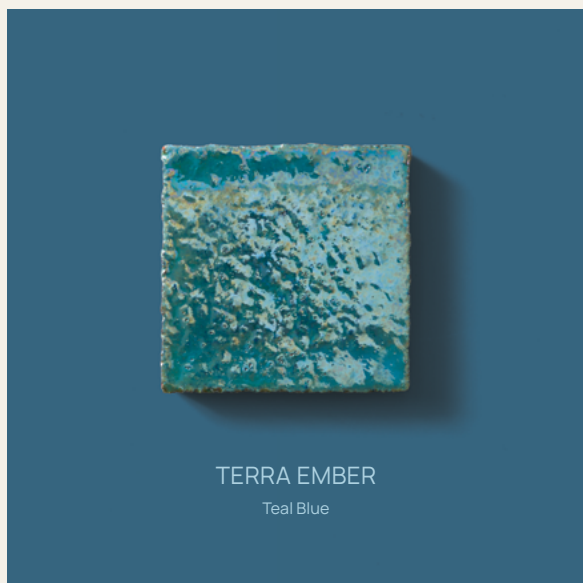

KINRO
Winter White

02

03

01

04

01 ZELORA CLOUD WHITE
02 VELOUR VANILLA

03 ZELORA LINEN BEIGE
04 ZELORA CLOUD WHITE

04

01

02

03

05

- 01 ZELORA CHESTNUT BROWN
- 02 ESSA DECO TERRACOTTA
- 03 VELOUR RED TRAVERTINE
- 04 ESSA TERRACOTTA
- 05 TERRA EMBER ROSA PINK

TERRA EMBER
Ochre Brown

COLORS OF THE CANYON

Muted reds and earthy terracottas evoke the warmth of desert terrain, with texture ranging from subtly antiqued edges to deeply mottled surfaces.

BIG BLUES

Quench your craving for bolder colors with immersive marines, transportive teals, and hypnotic aquas.

TERRA EMBER
Teal Blue

SUMMER '26

* THE SUMMER SPECTRUM

[01]

[02]

[03]

[04]

01 KINRO OCEAN BLUE
02 ESSA BLUE

03 TERRA EMBER TEAL BLUE
04 ZELORA MINT GREEN

01

NIGHT SHADES

Summer's darker palette, composed of charcoal grays, inky blacks, and dusky neutrals. These are the season's most contemplative shades.