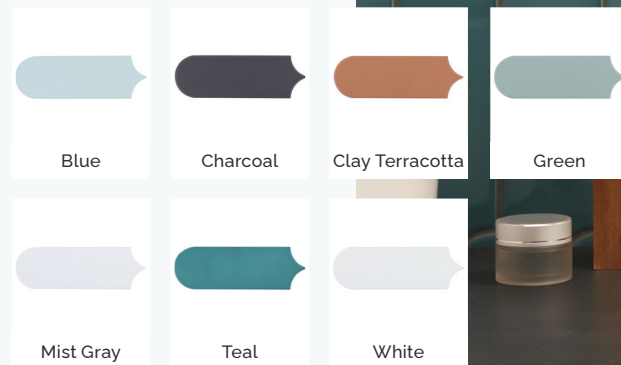

PARRY COLLECTION

Give your space a fresh and fun update with the Parry Collection. This series of ceramic wall tiles breathes new life into the classic subway wall tile with an elongated fish scale pattern. A diverse color palette of trendy shades offers a stylish range starting from sophisticated neutrals all the way to vibrant and colorful hues. A mix of matte and glossy finished pieces makes this collection even more versatile, allowing for eclectic design possibilities installed in backsplashes, feature walls, fireplaces, and more.

■ MATERIAL

Ceramic

■ FINISH

Glossy | Matte

■ THICKNESS

9 mm

■ SIZE

3" x 8" Fishscale

■ APPLICATIONS

Wall
Backsplash
Fireplace
Shower Wall
Commercial Wall

Options

VIEW COLLECTION

Parry | Teal 3" x 8" Fishscale | Wall