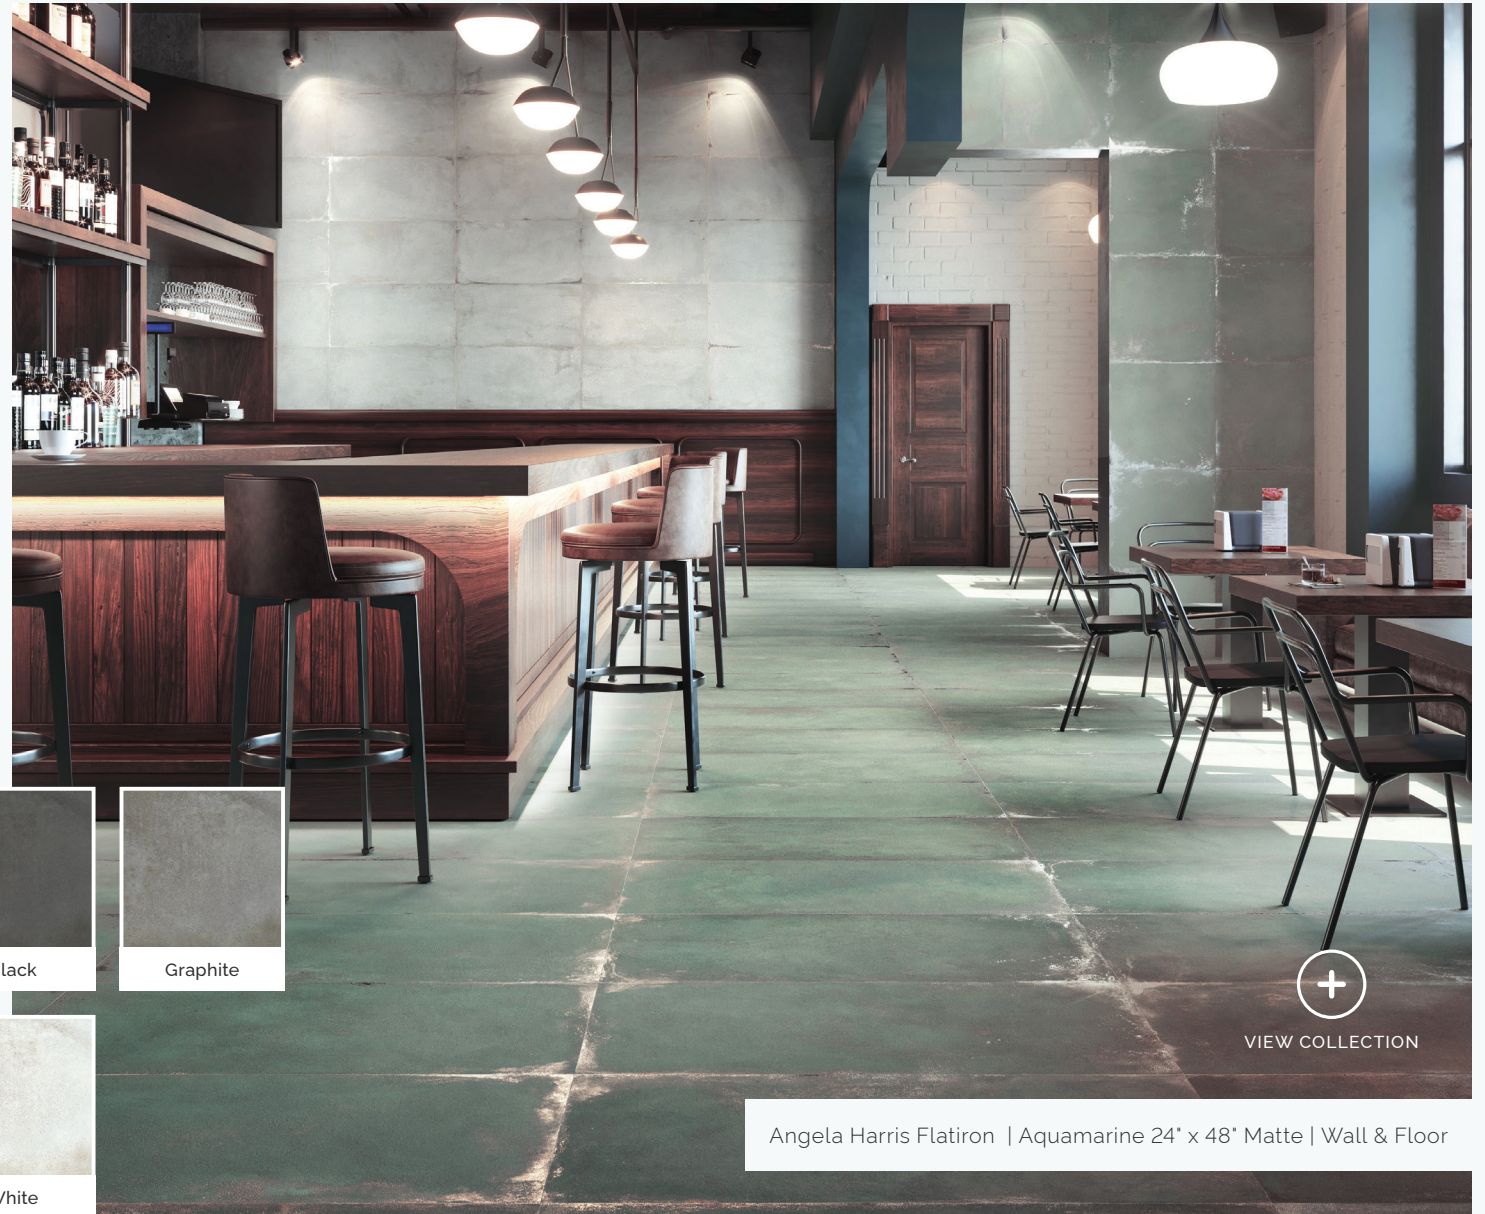

Black

Graphite

Gray

White

VIEW COLLECTION

Angela Harris Flatiron | Aquamarine 24" x 48" Matte | Wall & Floor

ANGELA HARRIS WILDER COLLECTION

Inspired by lush, tropical scenery, the Angela Harris Wilder Mural Matte Porcelain tile creates an exciting botanical ambiance. Featuring exotic flowers and leaves in deep shades of green, blue, and red, this collection creates a statement-making centerpiece for any space. Each box contains 36 pieces, which form a stunning 48" x 48" tile mural.