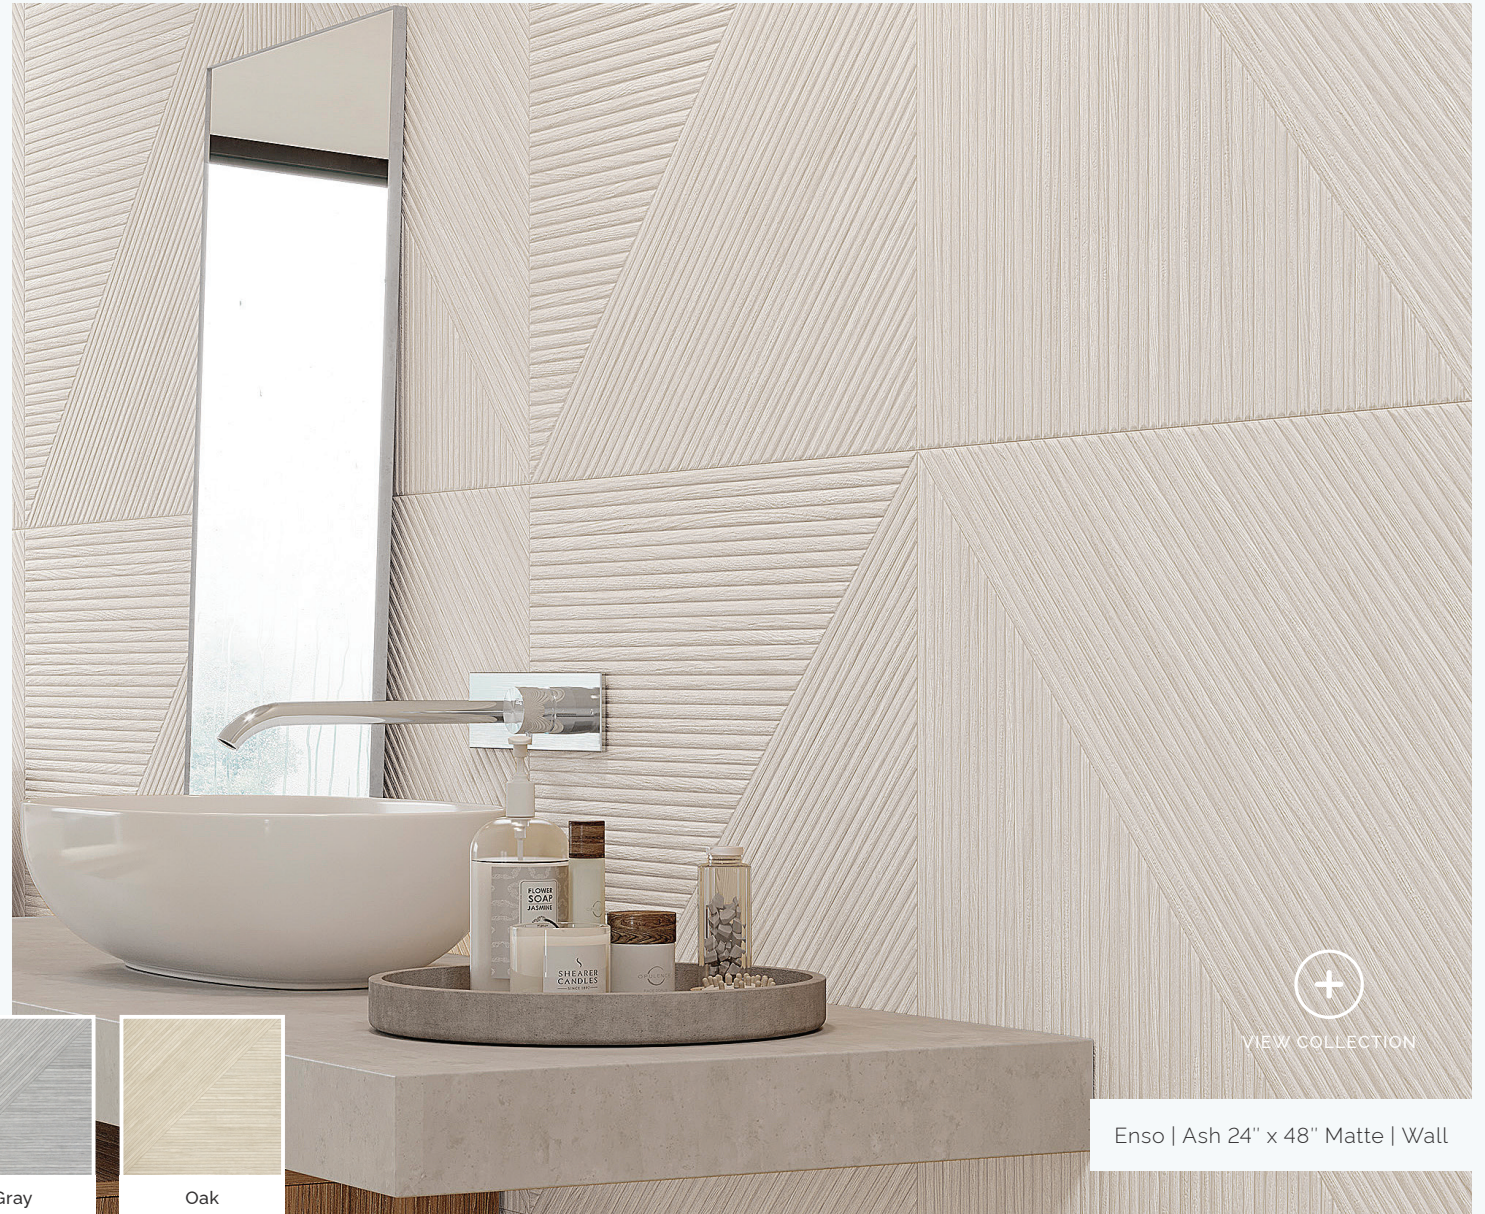

■ APPLICATIONS

Wall

Backsplash

Fireplace

Shower Wall

Commercial Wall

Options

Ash

Gray

Oak

VIEW COLLECTION

Enso | Ash 24" x 48" Matte | Wall

NEW ROCK COLLECTION

The welcoming glow of limestone shapes the foundation of the New Rock Collection, introducing a natural stone look in four adaptable and enduring colorways. The accessible nature of this fully dedicated collection is further defined by multiple shapes and sizes, from large format to hexagons, chevrons, and mosaics, offering limitless possibilities of installation and style.