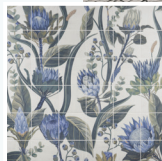

ANGELA HARRIS WILDER COLLECTION

Inspired by lush, tropical scenery, the Angela Harris Wilder Mural Matte Porcelain tile creates an exciting botanical ambiance. Featuring exotic flowers and leaves in deep shades of green, blue, and red, this collection creates a statement-making centerpiece for any space. Each box contains 36 pieces, which form a stunning 48" x 48" tile mural.

MATERIAL

Porcelain

FINISH

Matte

THICKNESS

8.3 mm

SIZE

8" x 8"

APPLICATIONS

Wall
Floor
Backsplash
Fireplace
Pool
Shower Wall | Floor
Commercial Wall | Floor
Outdoor

Options

Protea

VIEW COLLECTION

Angela Harris Wilder | Autumn 8" x 8" Matte | Wall & Floor