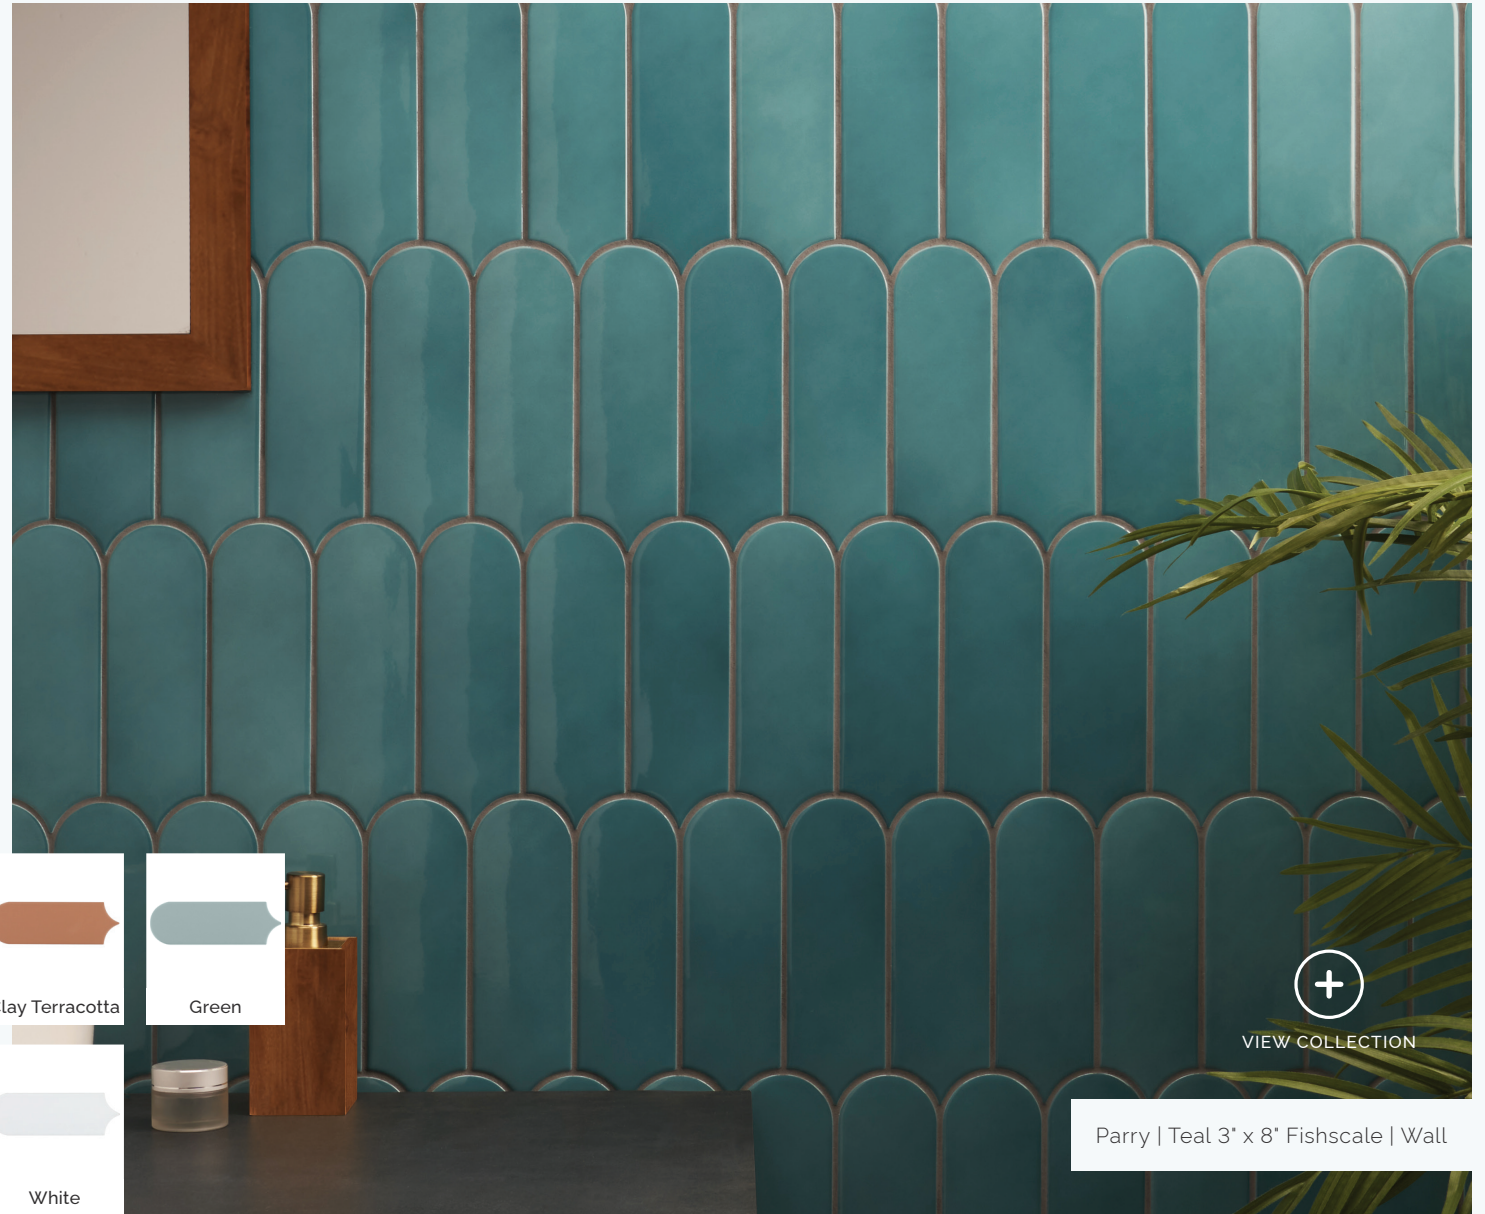

PARRY COLLECTION

Give your space a fresh and fun update with the Parry Collection. This series of ceramic wall tiles breathes new life into the classic subway wall tile with an elongated fish scale pattern. A diverse color palette of trendy shades offers a stylish range starting from sophisticated neutrals all the way to vibrant and colorful hues. A mix of matte and glossy finished pieces makes this collection even more versatile, allowing for eclectic design possibilities installed in backsplashes, feature walls, fireplaces, and more.

■ MATERIAL

Ceramic

■ FINISH

Glossy | Matte

■ THICKNESS

9 mm

■ SIZE

3" x 8" Fishscale

■ APPLICATIONS

Wall
Backsplash
Fireplace
Shower Wall
Commercial Wall

Options

VIEW COLLECTION

Parry | Teal 3" x 8" Fishscale | Wall