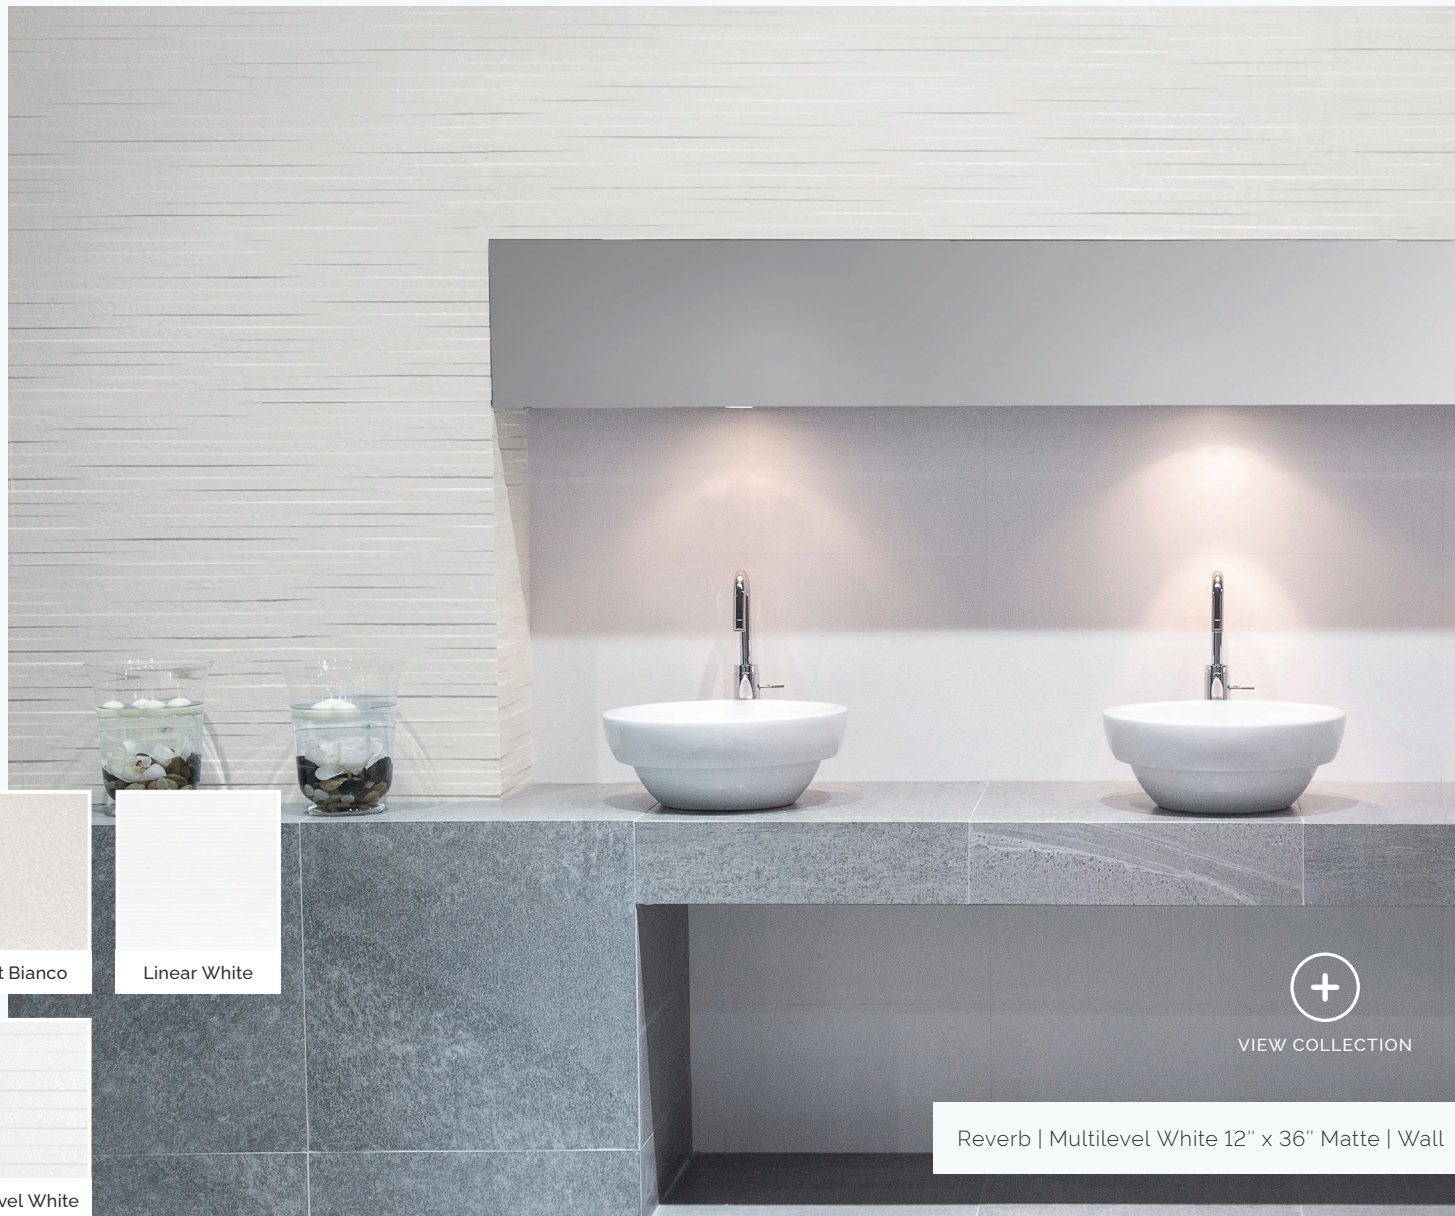

| APPLICATIONS

- Wall
- Backsplash
- Fireplace
- Shower Wall
- Commercial Wall

Options

VIEW COLLECTION

Reverb | Multilevel White 12" x 36" Matte | Wall

RIVERGLASS COLLECTION

The River Glass Collection reimagines the tranquil, rustic feel of pebble tile in the refined elegance of glass. This unique mosaic line translates the rounded, diverse pebble pattern into translucent glass pieces, colored in light coastal colorways and subtle color variations. The result transforms this organic and earthy classic into an airy, modern design, perfect for creating a contemporary oasis - installed in pools, shower walls, backsplashes, and beyond.