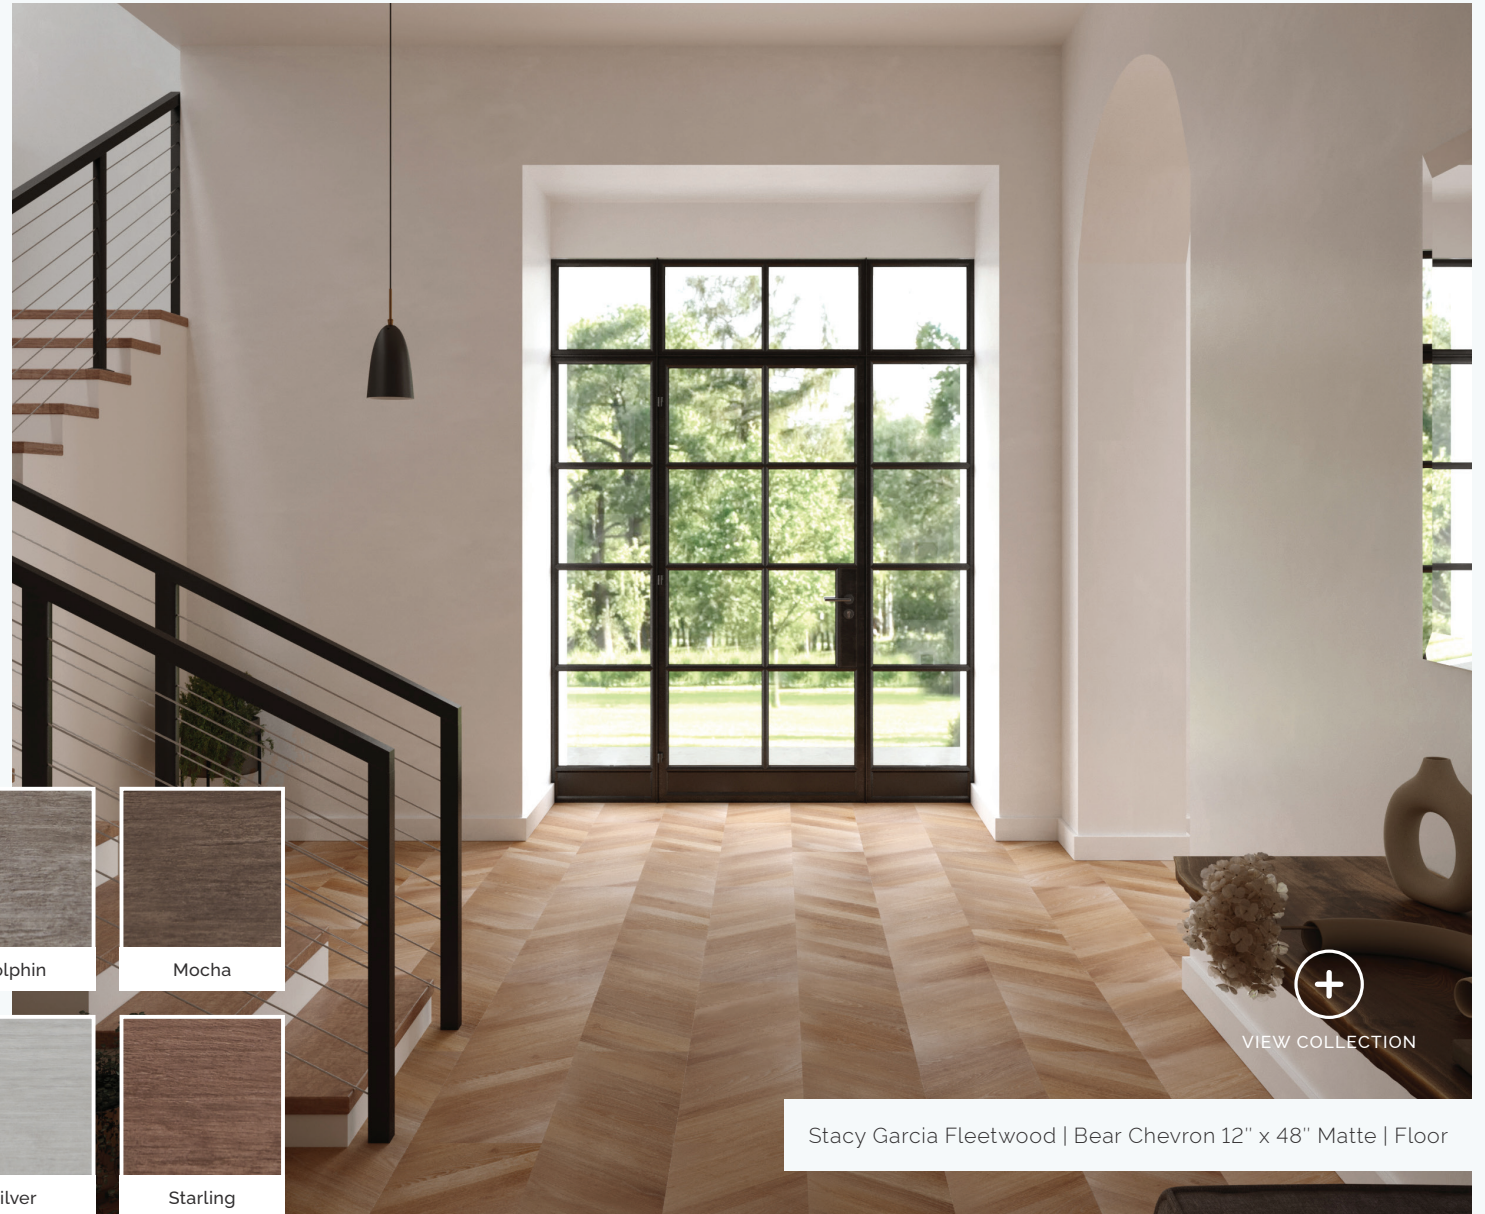

STACY GARCIA FLEETWOOD LVT COLLECTION

One of New York's most talented designers, Stacy Garcia, brings her elevated sense of style and taste to TileBar with the Fleetwood LVT: a wood-look large format flooring collection of innovative chevron, patterned parquet, and classic planks in 6 curated colorways. Stacy Garcia Fleetwood LVT comes in a rigid-core click system for easy installation and seamless style.

MATERIAL

Luxury Vinyl Tile

FINISH

Matte

THICKNESS

5 mm

SIZE

12" x 48" Chevron

12" x 24" Parquet

6" x 48"

APPLICATIONS

Floor

Bathroom Floor

Commercial Floor

Options

VIEW COLLECTION

Stacy Garcia Fleetwood | Bear Chevron 12" x 48" Matte | Floor