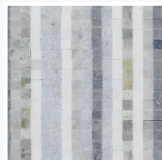

APPLICATIONS

- Wall
- Floor
- Backsplash
- Fireplace
- Shower Wall | Floor
- Commercial Wall | Floor
- Outdoor

Options

Cloud Gray

Night Black

Sky Blue

Storm Beige

VIEW COLLECTION

Microsaic Lines | Sky Blue Micromosaic | Floor

MOD 3D COLLECTION

Mid-century modern décor gets a design renaissance with the Mod 3D Collection, showcasing a stylish line of dimensional ceramic wall tiles. This series of large format wall tiles features an architectural 3D linear surface in a stylish pastel color palette, creating elevated compositions defined by clean lines.