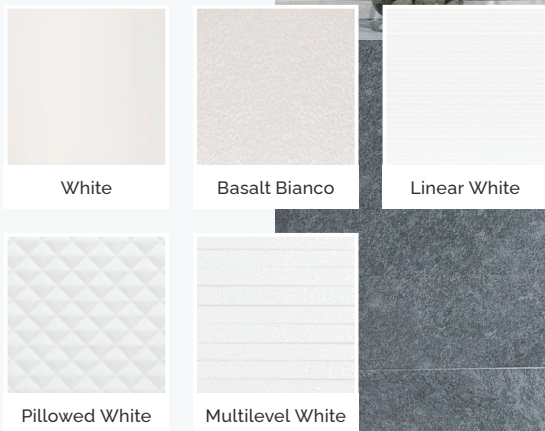

| APPLICATIONS

- Wall
- Backsplash
- Fireplace
- Shower Wall
- Commercial Wall

Options

VIEW COLLECTION

Reverb | Multilevel White 12" x 36" Matte | Wall

RIVERGLASS COLLECTION

The River Glass Collection reimagines the tranquil, rustic feel of pebble tile in the refined elegance of glass. This unique mosaic line translates the rounded, diverse pebble pattern into translucent glass pieces, colored in light coastal colorways and subtle color variations. The result transforms this organic and earthy classic into an airy, modern design, perfect for creating a contemporary oasis - installed in pools, shower walls, backsplashes, and beyond.