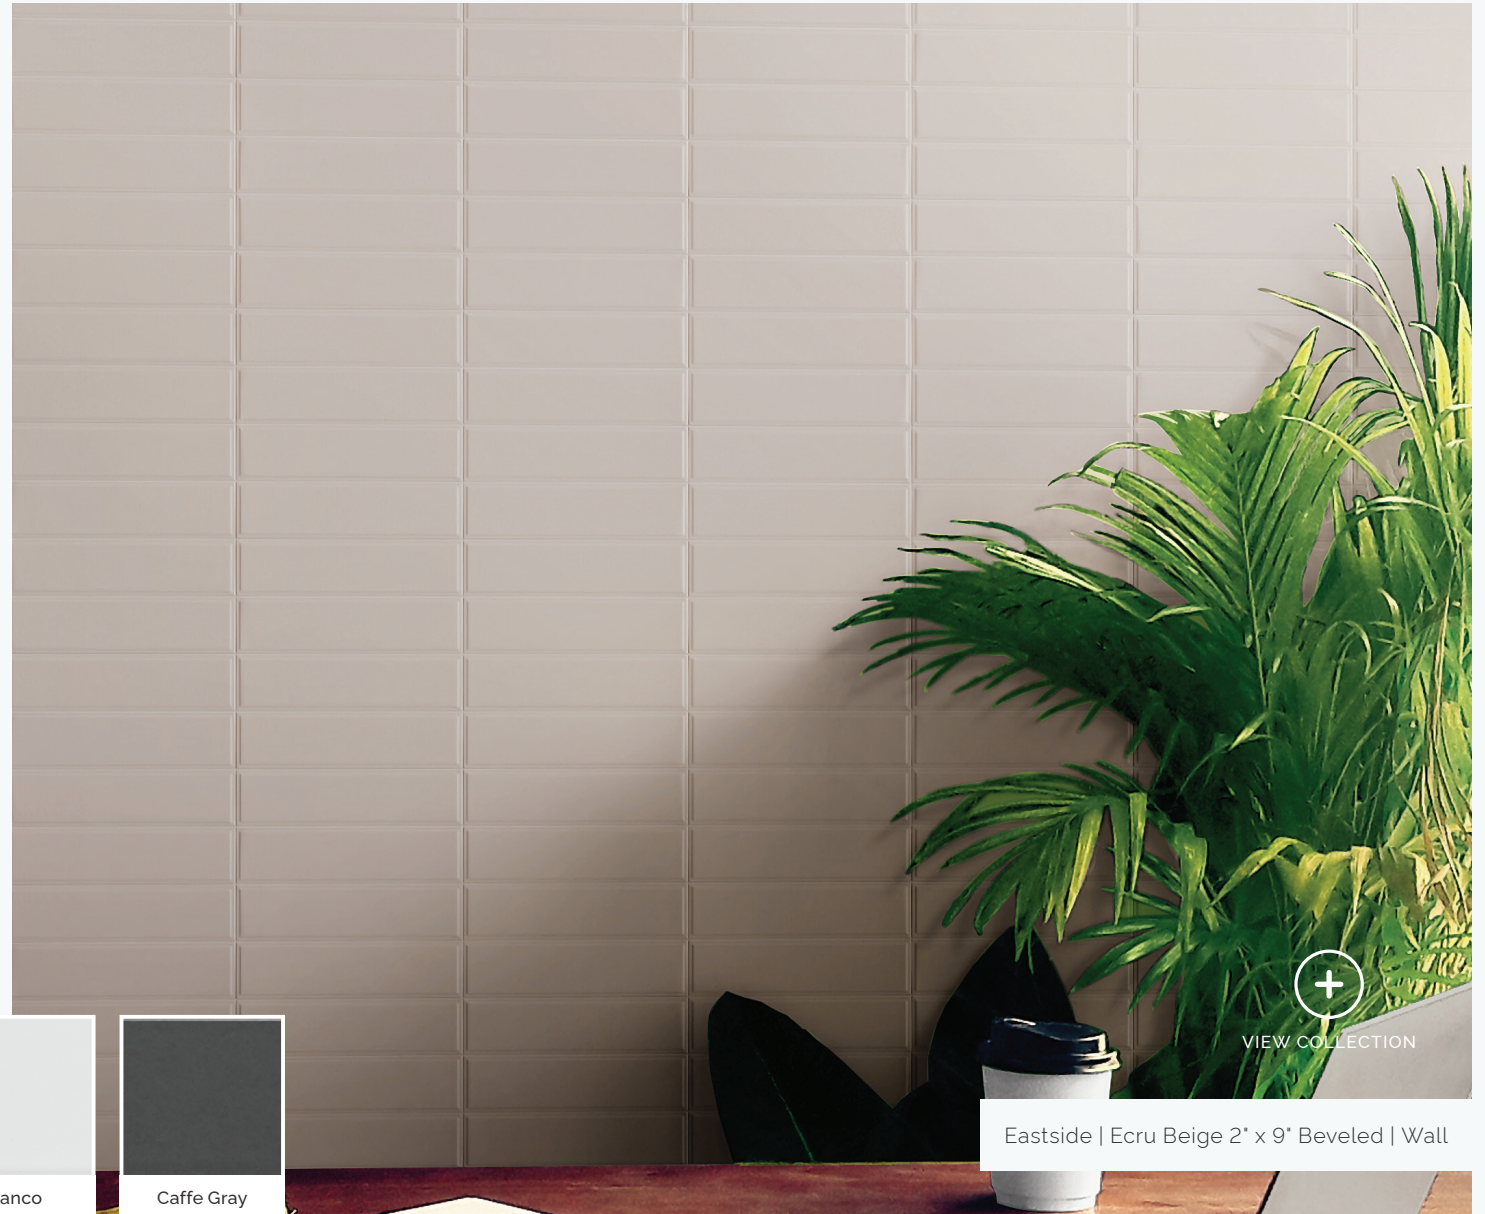

■ APPLICATIONS

Wall
Backsplash
Fireplace
Shower Wall
Commercial Wall

Options

Ecrú Beige

Bianco

Caffè Gray

VIEW COLLECTION

Eastside | Ecrú Beige 2" x 9" Beveled | Wall