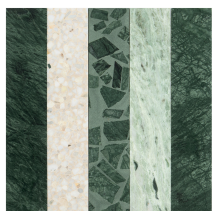

# ARC MARBLE & TERRAZZO

4 COLORWAYS

NOIR

LINEAR

VERTICAL

HORIZONTAL

CANYON

LINEAR

VERTICAL

HORIZONTAL

DESERT

LINEAR

VERTICAL

HORIZONTAL

FOREST

LINEAR