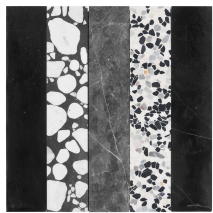

# ARC MARBLE & TERRAZZO

4 COLORWAYS

NOIR

LINEAR

VERTICAL

HORIZONTAL

CANYON

LINEAR