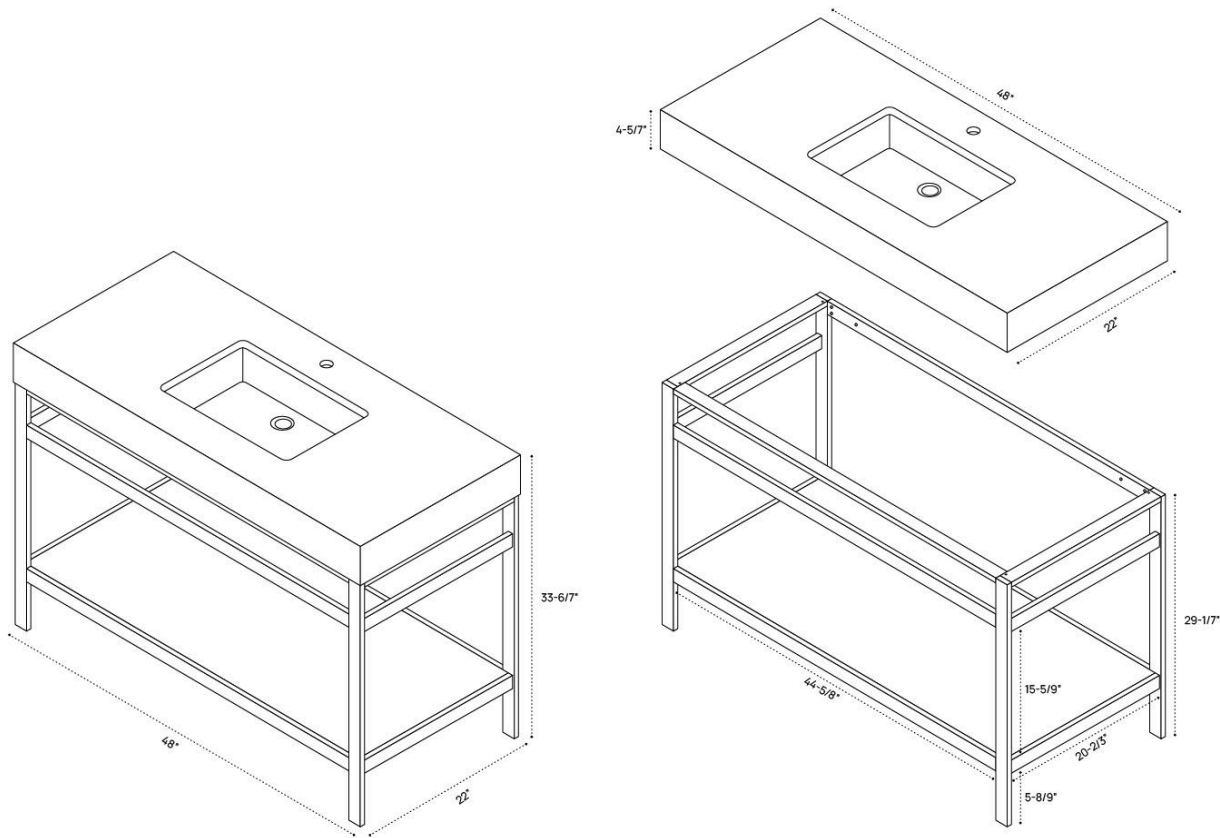

BLAIRE VANITY DIMENSION GUIDE | 24 INCH

3D VIEW

FRONT VIEW

SIDE VIEW

BLAIRE VANITY DIMENSION GUIDE | 36 INCH

3D VIEW

FRONT VIEW

SIDE VIEW

BLAIRE VANITY DIMENSION GUIDE | 48 INCH

FRONT VIEW

SIDE VIEW

BLAIRE VANITY DIMENSION GUIDE | 60 INCH

FRONT VIEW

SIDE VIEW

BLAIRE VANITY DIMENSION GUIDE | 60 INCH DOUBLE

FRONT VIEW

SIDE VIEW