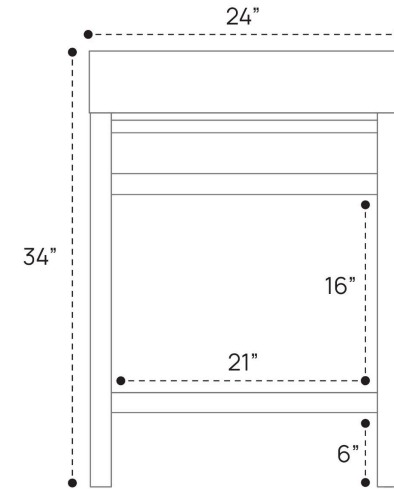

BLAIRE VANITY DIMENSION GUIDE | 24 INCH

3D VIEW

FRONT VIEW

SIDE VIEW

BLAIRE VANITY DIMENSION GUIDE | 36 INCH

3D VIEW

FRONT VIEW

SIDE VIEW

BLAIRE VANITY DIMENSION GUIDE | 48 INCH

FRONT VIEW

SIDE VIEW

BLAIRE VANITY DIMENSION GUIDE | 60 INCH

FRONT VIEW

SIDE VIEW

BLAIRE VANITY DIMENSION GUIDE | 60 INCH DOUBLE

FRONT VIEW

SIDE VIEW