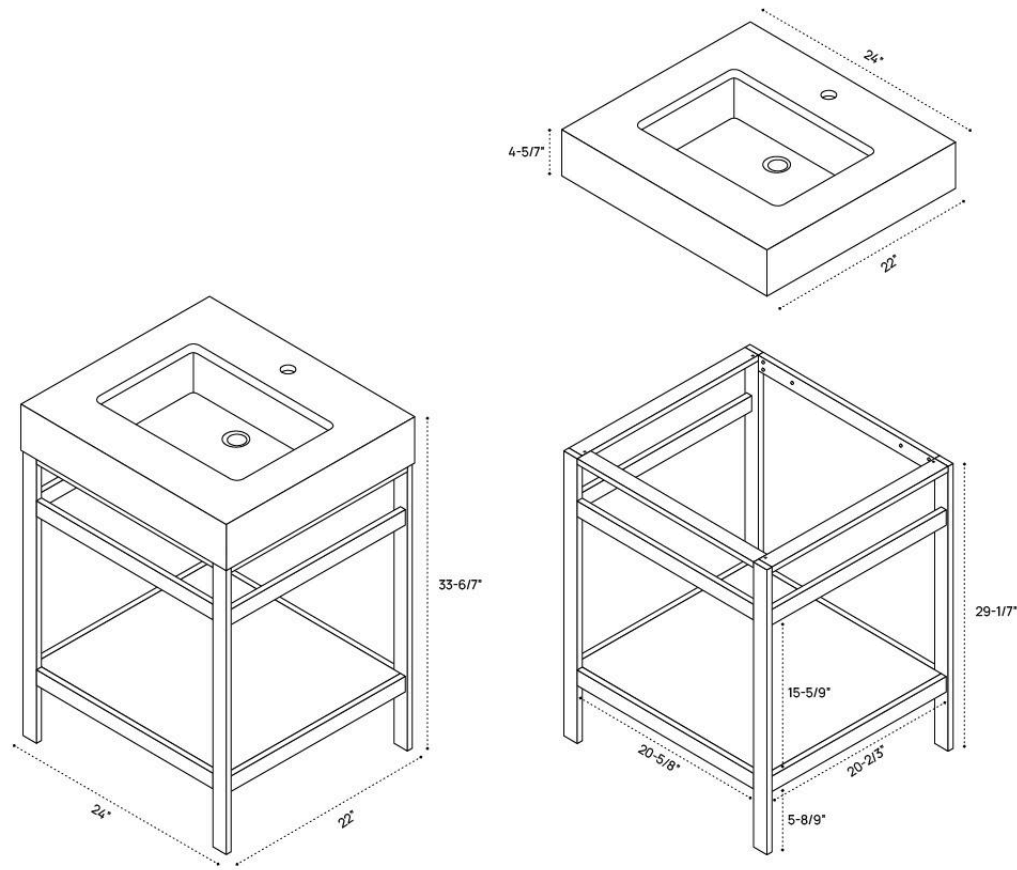

BLAIRE VANITY DIMENSION GUIDE | 24 INCH

3D VIEW

FRONT VIEW

SIDE VIEW

BLAIRE VANITY DIMENSION GUIDE | 36 INCH

3D VIEW

FRONT VIEW

SIDE VIEW

BLAIRE VANITY DIMENSION GUIDE | 48 INCH

FRONT VIEW

SIDE VIEW

BLAIRE VANITY DIMENSION GUIDE | 60 INCH

FRONT VIEW

SIDE VIEW

BLAIRE VANITY DIMENSION GUIDE | 60 INCH DOUBLE

FRONT VIEW

SIDE VIEW