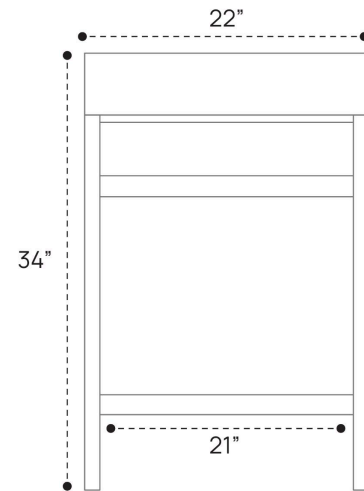

BLAIRE VANITY DIMENSION GUIDE | 24 INCH

3D VIEW

FRONT VIEW

SIDE VIEW

BLAIRE VANITY DIMENSION GUIDE | 36 INCH

3D VIEW

FRONT VIEW

SIDE VIEW

BLAIRE VANITY DIMENSION GUIDE | 48 INCH

FRONT VIEW

SIDE VIEW

BLAIRE VANITY DIMENSION GUIDE | 60 INCH

FRONT VIEW

SIDE VIEW

BLAIRE VANITY DIMENSION GUIDE | 60 INCH DOUBLE

FRONT VIEW

SIDE VIEW