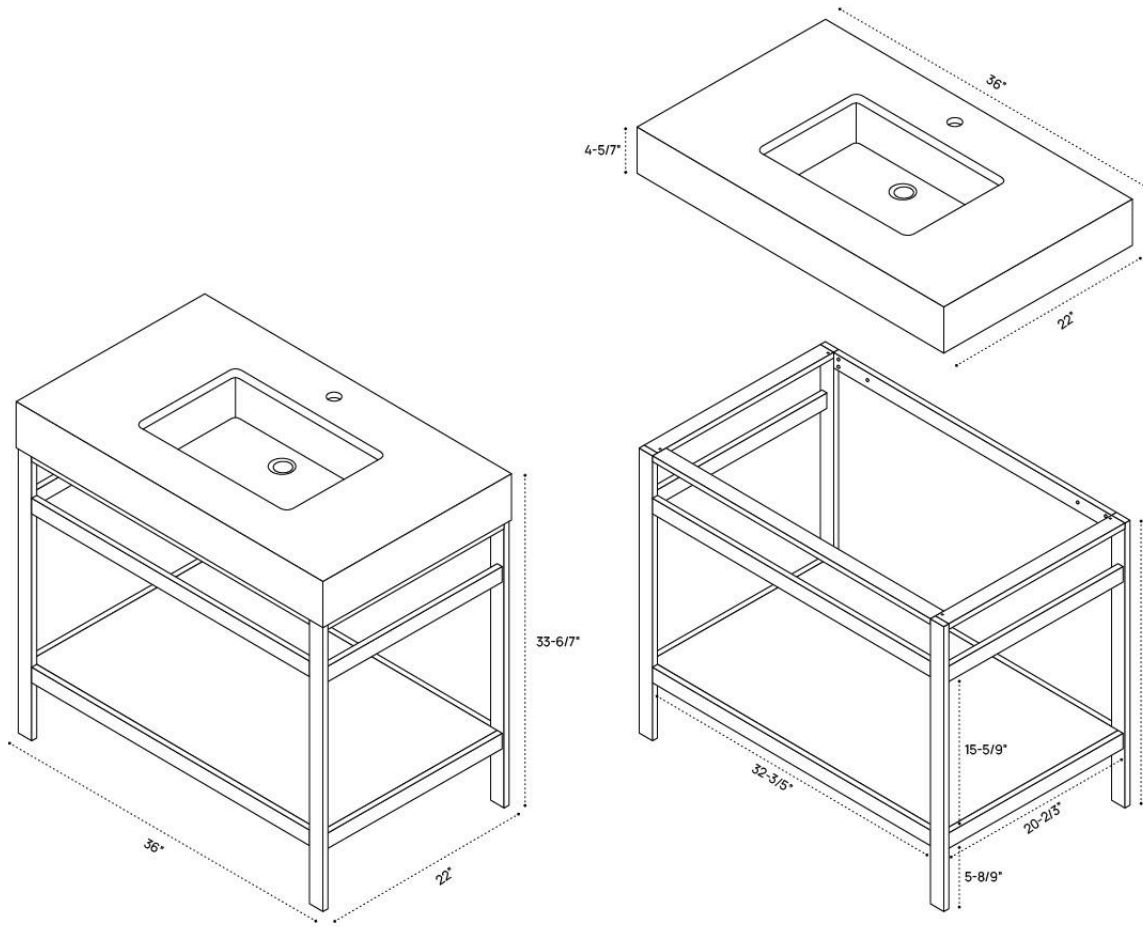

BLAIRE VANITY DIMENSION GUIDE | 24 INCH

3D VIEW

FRONT VIEW

SIDE VIEW

BLAIRE VANITY DIMENSION GUIDE | 36 INCH

3D VIEW

FRONT VIEW

SIDE VIEW

BLAIRE VANITY DIMENSION GUIDE | 48 INCH

FRONT VIEW

SIDE VIEW

BLAIRE VANITY DIMENSION GUIDE | 60 INCH

FRONT VIEW

SIDE VIEW

BLAIRE VANITY DIMENSION GUIDE | 60 INCH DOUBLE

FRONT VIEW

SIDE VIEW