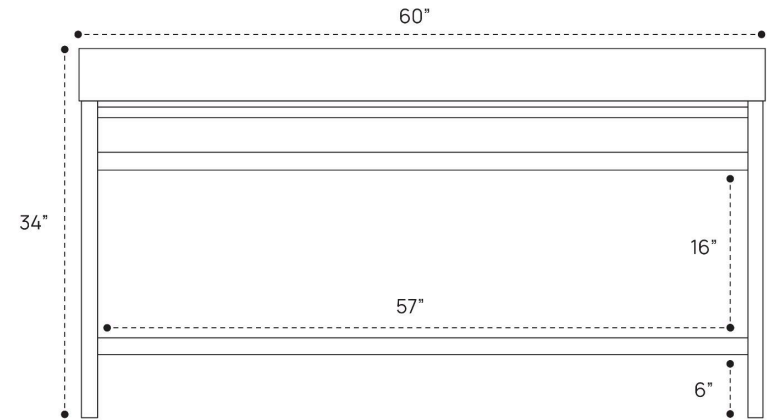

BLAIRE VANITY DIMENSION GUIDE | 24 INCH

3D VIEW

FRONT VIEW

SIDE VIEW

BLAIRE VANITY DIMENSION GUIDE | 36 INCH

3D VIEW

FRONT VIEW

SIDE VIEW

BLAIRE VANITY DIMENSION GUIDE | 48 INCH

FRONT VIEW

SIDE VIEW

BLAIRE VANITY DIMENSION GUIDE | 60 INCH

FRONT VIEW

SIDE VIEW

BLAIRE VANITY DIMENSION GUIDE | 60 INCH DOUBLE

FRONT VIEW

SIDE VIEW