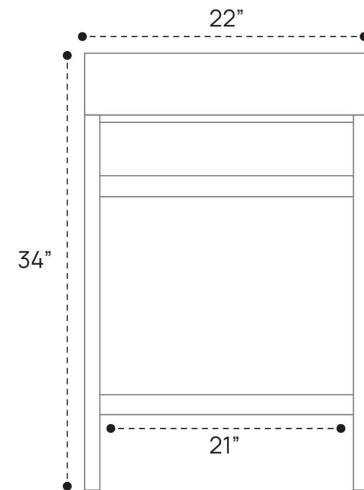

BLAIRE VANITY DIMENSION GUIDE | 24 INCH

3D VIEW

FRONT VIEW

SIDE VIEW

BLAIRE VANITY DIMENSION GUIDE | 36 INCH

3D VIEW

FRONT VIEW

SIDE VIEW

BLAIRE VANITY DIMENSION GUIDE | 48 INCH

FRONT VIEW

SIDE VIEW

BLAIRE VANITY DIMENSION GUIDE | 60 INCH

FRONT VIEW

SIDE VIEW

BLAIRE VANITY DIMENSION GUIDE | 60 INCH DOUBLE

FRONT VIEW

SIDE VIEW