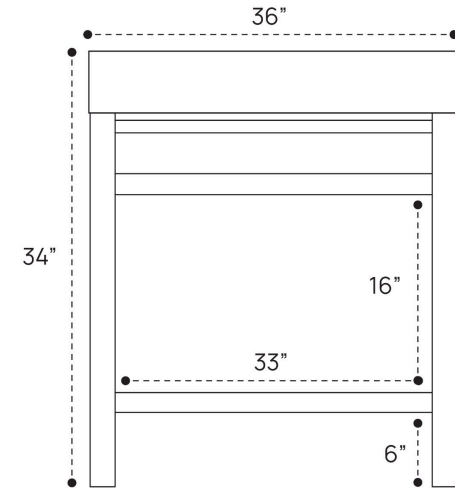

BLAIRE VANITY DIMENSION GUIDE | 24 INCH

3D VIEW

FRONT VIEW

SIDE VIEW

BLAIRE VANITY DIMENSION GUIDE | 36 INCH

3D VIEW

FRONT VIEW

SIDE VIEW

BLAIRE VANITY DIMENSION GUIDE | 48 INCH

FRONT VIEW

SIDE VIEW

BLAIRE VANITY DIMENSION GUIDE | 60 INCH

FRONT VIEW

SIDE VIEW

BLAIRE VANITY DIMENSION GUIDE | 60 INCH DOUBLE

FRONT VIEW

SIDE VIEW