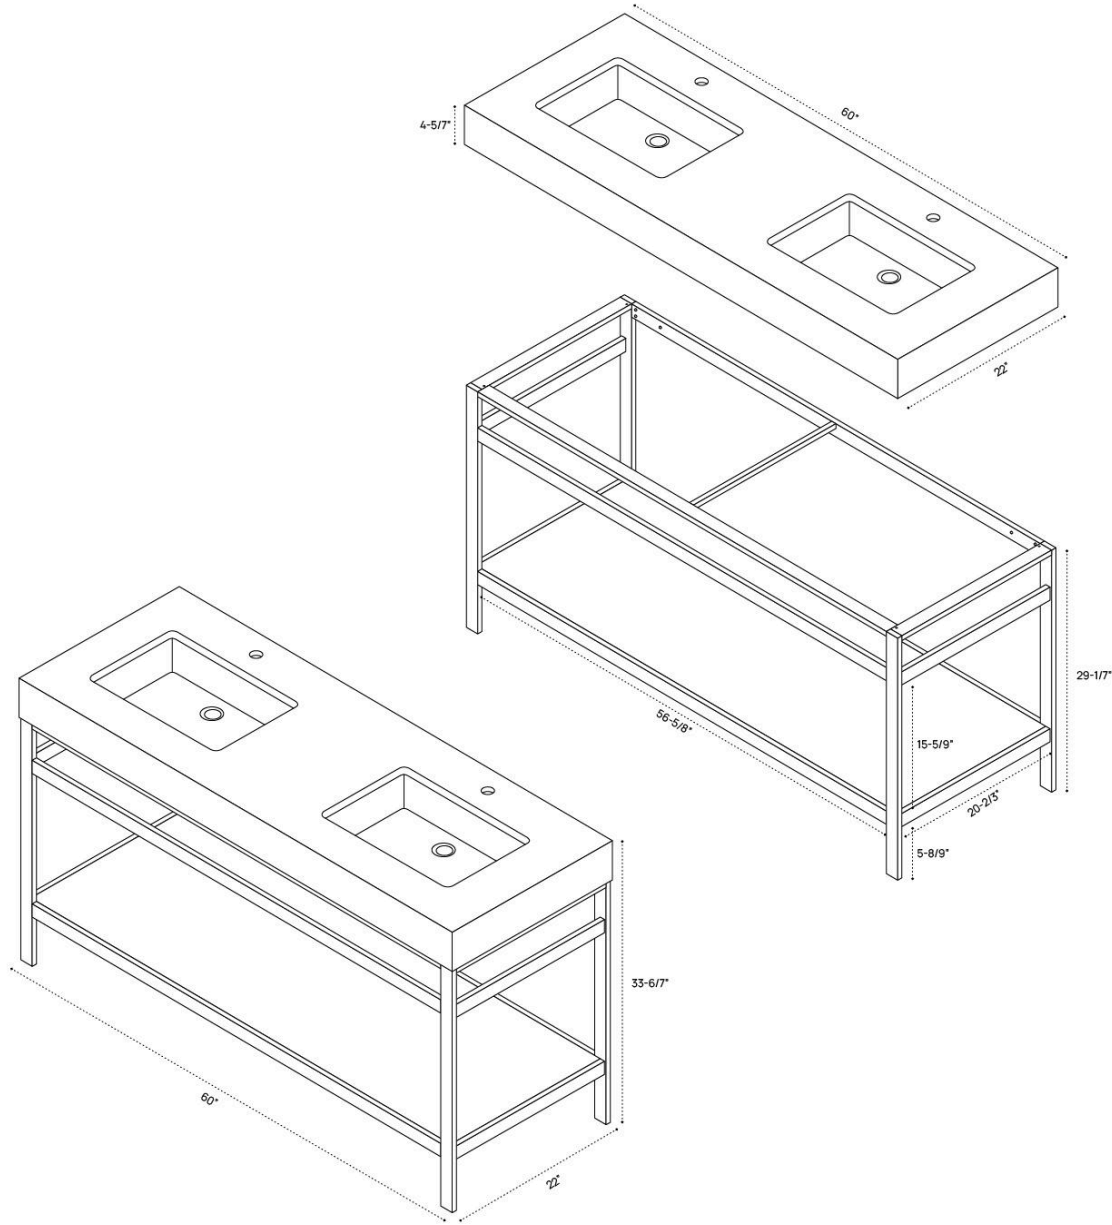

BLAIRE VANITY DIMENSION GUIDE | 24 INCH

3D VIEW

FRONT VIEW

SIDE VIEW

BLAIRE VANITY DIMENSION GUIDE | 36 INCH

3D VIEW

FRONT VIEW

SIDE VIEW

BLAIRE VANITY DIMENSION GUIDE | 48 INCH

FRONT VIEW

SIDE VIEW

BLAIRE VANITY DIMENSION GUIDE | 60 INCH

FRONT VIEW

SIDE VIEW

BLAIRE VANITY DIMENSION GUIDE | 60 INCH DOUBLE

FRONT VIEW

SIDE VIEW