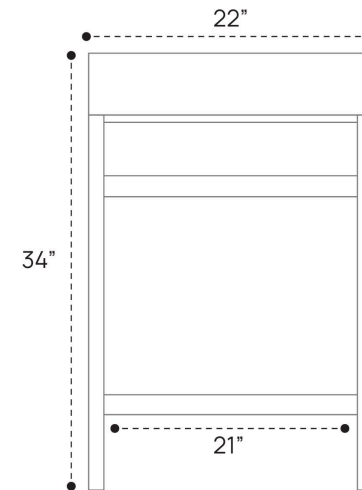

BLAIRE VANITY DIMENSION GUIDE | 24 INCH

3D VIEW

FRONT VIEW

SIDE VIEW

BLAIRE VANITY DIMENSION GUIDE | 36 INCH

3D VIEW

FRONT VIEW

SIDE VIEW

BLAIRE VANITY DIMENSION GUIDE | 48 INCH

FRONT VIEW

SIDE VIEW

BLAIRE VANITY DIMENSION GUIDE | 60 INCH

FRONT VIEW

SIDE VIEW

BLAIRE VANITY DIMENSION GUIDE | 60 INCH DOUBLE

FRONT VIEW

SIDE VIEW