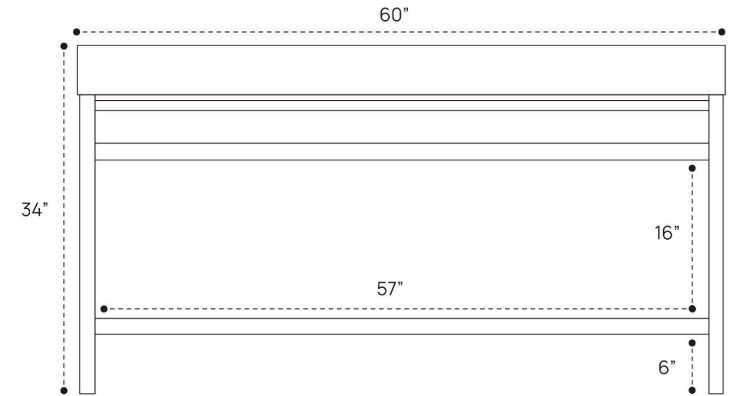

BLAIRE VANITY DIMENSION GUIDE | 24 INCH

3D VIEW

FRONT VIEW

SIDE VIEW

BLAIRE VANITY DIMENSION GUIDE | 36 INCH

3D VIEW

FRONT VIEW

SIDE VIEW

BLAIRE VANITY DIMENSION GUIDE | 48 INCH

FRONT VIEW

SIDE VIEW

BLAIRE VANITY DIMENSION GUIDE | 60 INCH

FRONT VIEW

SIDE VIEW

BLAIRE VANITY DIMENSION GUIDE | 60 INCH DOUBLE

FRONT VIEW

SIDE VIEW