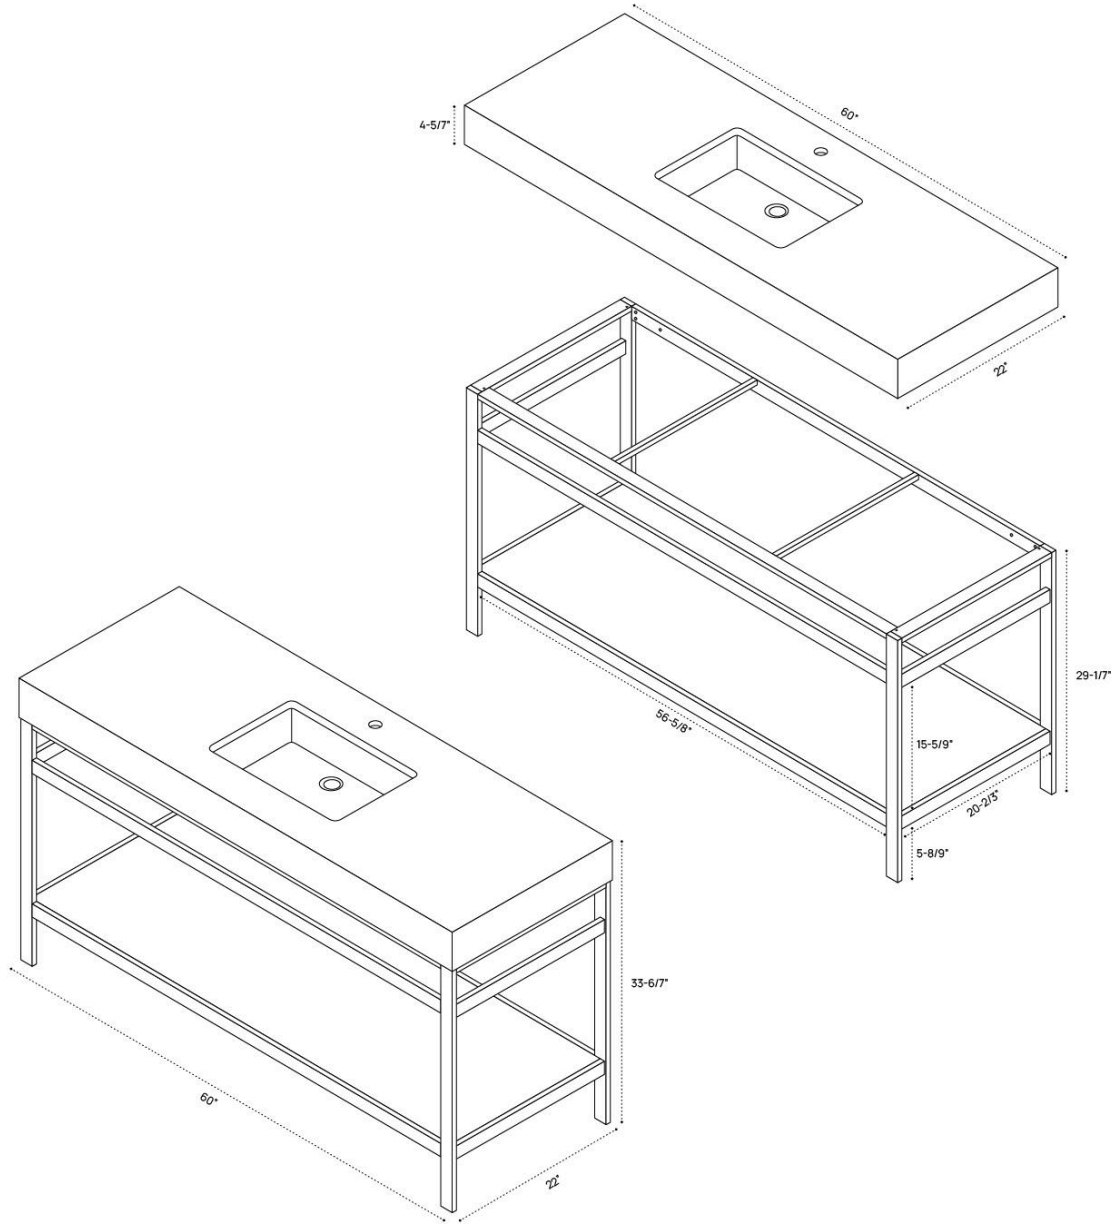

BLAIRE VANITY DIMENSION GUIDE | 24 INCH

3D VIEW

FRONT VIEW

SIDE VIEW

BLAIRE VANITY DIMENSION GUIDE | 36 INCH

3D VIEW

FRONT VIEW

SIDE VIEW

BLAIRE VANITY DIMENSION GUIDE | 48 INCH

FRONT VIEW

SIDE VIEW

BLAIRE VANITY DIMENSION GUIDE | 60 INCH

FRONT VIEW

SIDE VIEW

BLAIRE VANITY DIMENSION GUIDE | 60 INCH DOUBLE

FRONT VIEW

SIDE VIEW