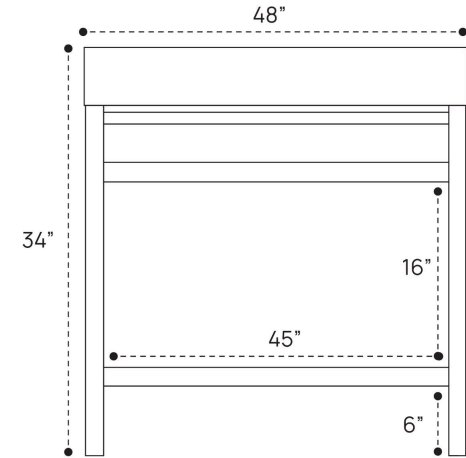

BLAIRE VANITY DIMENSION GUIDE | 24 INCH

3D VIEW

FRONT VIEW

SIDE VIEW

BLAIRE VANITY DIMENSION GUIDE | 36 INCH

3D VIEW

FRONT VIEW

SIDE VIEW

BLAIRE VANITY DIMENSION GUIDE | 48 INCH

FRONT VIEW

SIDE VIEW

BLAIRE VANITY DIMENSION GUIDE | 60 INCH

FRONT VIEW

SIDE VIEW

BLAIRE VANITY DIMENSION GUIDE | 60 INCH DOUBLE

FRONT VIEW

SIDE VIEW