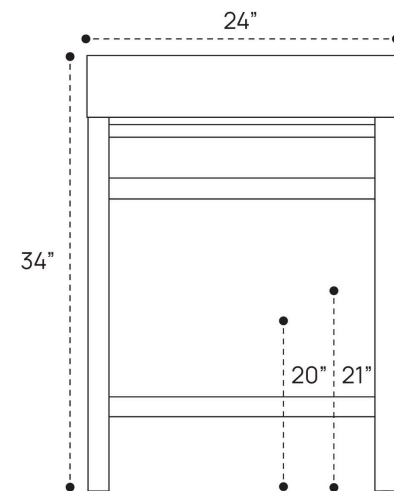

BLAIRE VANITY PLUMBING GUIDE | 24 INCH

SIDE VIEW

TOP VIEW

BACK VIEW

BLAIRE VANITY PLUMBING GUIDE | 36 INCH

SIDE VIEW

TOP VIEW

BACK VIEW

BLAIRE VANITY PLUMBING GUIDE | 48 INCH

SIDE VIEW

TOP VIEW

BACK VIEW

BLAIRE VANITY PLUMBING GUIDE | 60 INCH

SIDE VIEW

TOP VIEW

BACK VIEW

BLAIRE VANITY PLUMBING GUIDE | 60 INCH DOUBLE

SIDE VIEW

TOP VIEW

BACK VIEW