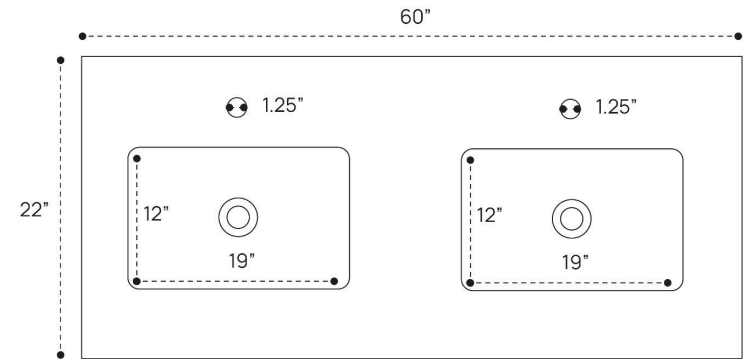

BLAIRE VANITY PLUMBING GUIDE | 24 INCH

SIDE VIEW

TOP VIEW

BACK VIEW

BLAIRE VANITY PLUMBING GUIDE | 36 INCH

SIDE VIEW

TOP VIEW

BACK VIEW

BLAIRE VANITY PLUMBING GUIDE | 48 INCH

SIDE VIEW

TOP VIEW

BACK VIEW

BLAIRE VANITY PLUMBING GUIDE | 60 INCH

SIDE VIEW

TOP VIEW

BACK VIEW

BLAIRE VANITY PLUMBING GUIDE | 60 INCH DOUBLE

SIDE VIEW

TOP VIEW

BACK VIEW