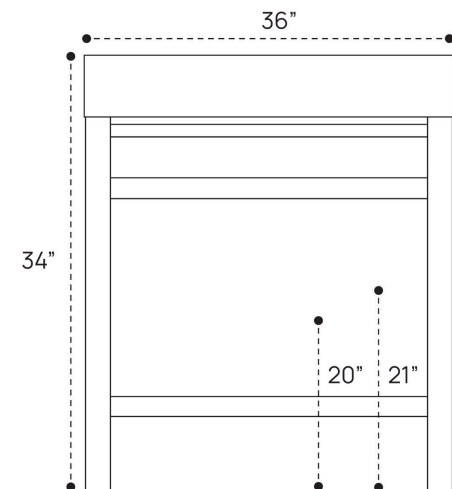

BLAIRE VANITY PLUMBING GUIDE | 24 INCH

SIDE VIEW

TOP VIEW

BACK VIEW

BLAIRE VANITY PLUMBING GUIDE | 36 INCH

SIDE VIEW

TOP VIEW

BACK VIEW

BLAIRE VANITY PLUMBING GUIDE | 48 INCH

SIDE VIEW

TOP VIEW

BACK VIEW

BLAIRE VANITY PLUMBING GUIDE | 60 INCH

SIDE VIEW

TOP VIEW

BACK VIEW

BLAIRE VANITY PLUMBING GUIDE | 60 INCH DOUBLE

SIDE VIEW

TOP VIEW

BACK VIEW