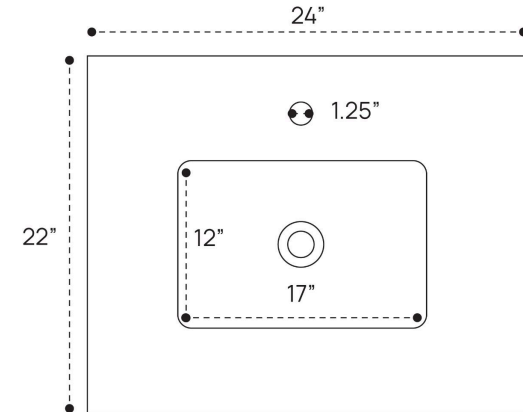

BLAIRE VANITY PLUMBING GUIDE | 24 INCH

SIDE VIEW

TOP VIEW

BACK VIEW

BLAIRE VANITY PLUMBING GUIDE | 36 INCH

SIDE VIEW

TOP VIEW

BACK VIEW

BLAIRE VANITY PLUMBING GUIDE | 48 INCH

SIDE VIEW

TOP VIEW

BACK VIEW

BLAIRE VANITY PLUMBING GUIDE | 60 INCH

SIDE VIEW

TOP VIEW

BACK VIEW

BLAIRE VANITY PLUMBING GUIDE | 60 INCH DOUBLE

SIDE VIEW

TOP VIEW

BACK VIEW