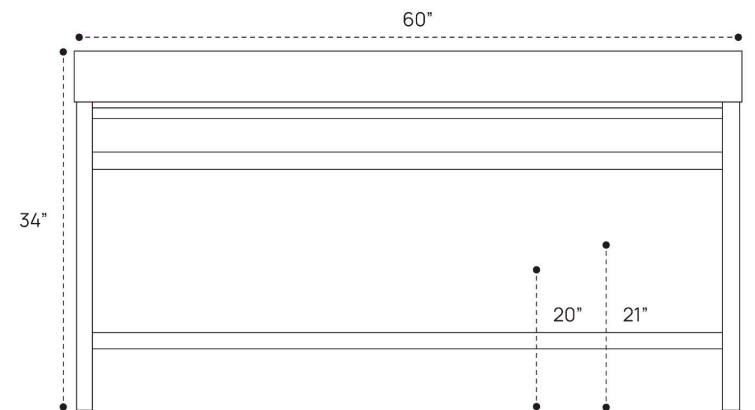

BLAIRE VANITY PLUMBING GUIDE | 24 INCH

SIDE VIEW

TOP VIEW

BACK VIEW

BLAIRE VANITY PLUMBING GUIDE | 36 INCH

SIDE VIEW

TOP VIEW

BACK VIEW

BLAIRE VANITY PLUMBING GUIDE | 48 INCH

SIDE VIEW

TOP VIEW

BACK VIEW

BLAIRE VANITY PLUMBING GUIDE | 60 INCH

SIDE VIEW

TOP VIEW

BACK VIEW

BLAIRE VANITY PLUMBING GUIDE | 60 INCH DOUBLE

SIDE VIEW

TOP VIEW

BACK VIEW