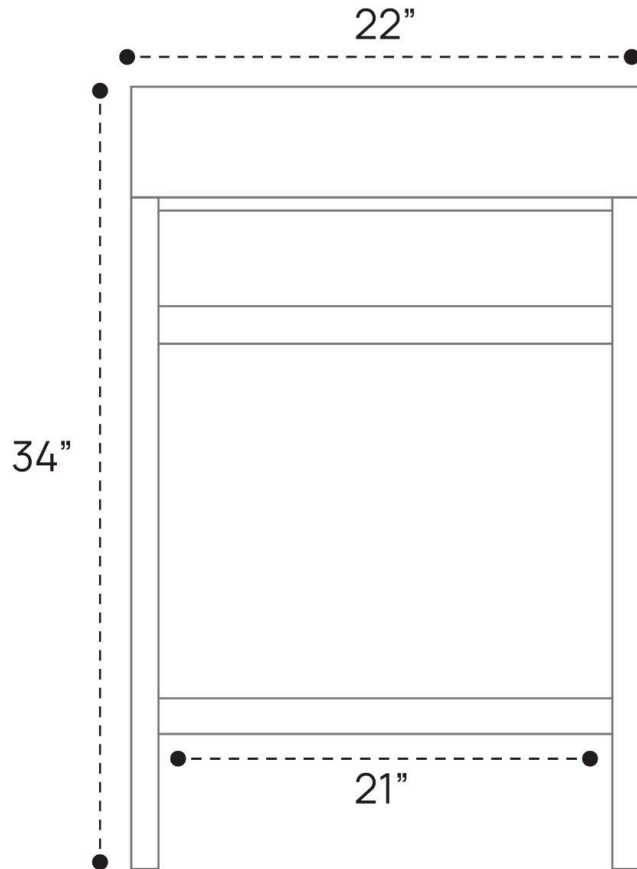

BLAIRE VANITY PLUMBING GUIDE | 24 INCH

SIDE VIEW

TOP VIEW

BACK VIEW

BLAIRE VANITY PLUMBING GUIDE | 36 INCH

SIDE VIEW

TOP VIEW

BACK VIEW

BLAIRE VANITY PLUMBING GUIDE | 48 INCH

SIDE VIEW

TOP VIEW

BACK VIEW

BLAIRE VANITY PLUMBING GUIDE | 60 INCH

SIDE VIEW

TOP VIEW

BACK VIEW

BLAIRE VANITY PLUMBING GUIDE | 60 INCH DOUBLE

SIDE VIEW

TOP VIEW

BACK VIEW