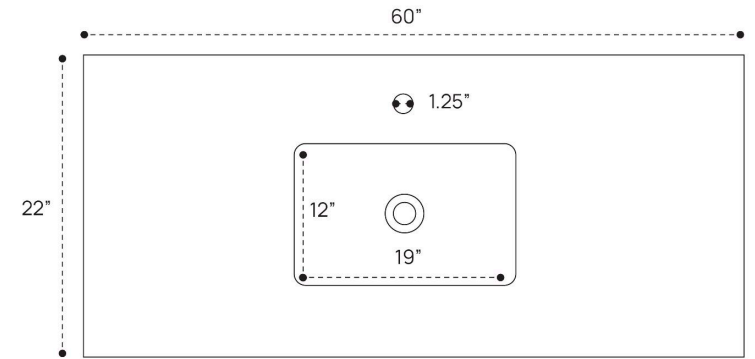

BLAIRE VANITY PLUMBING GUIDE | 24 INCH

SIDE VIEW

TOP VIEW

BACK VIEW

BLAIRE VANITY PLUMBING GUIDE | 36 INCH

SIDE VIEW

TOP VIEW

BACK VIEW

BLAIRE VANITY PLUMBING GUIDE | 48 INCH

SIDE VIEW

TOP VIEW

BACK VIEW

BLAIRE VANITY PLUMBING GUIDE | 60 INCH

SIDE VIEW

TOP VIEW

BACK VIEW

BLAIRE VANITY PLUMBING GUIDE | 60 INCH DOUBLE

SIDE VIEW

TOP VIEW

BACK VIEW