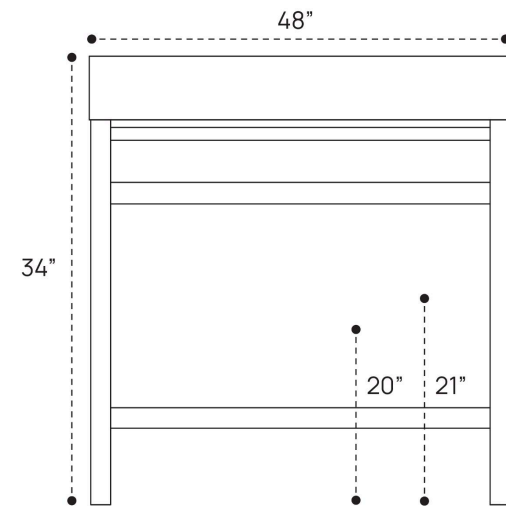

BLAIRE VANITY PLUMBING GUIDE | 24 INCH

SIDE VIEW

TOP VIEW

BACK VIEW

BLAIRE VANITY PLUMBING GUIDE | 36 INCH

SIDE VIEW

TOP VIEW

BACK VIEW

BLAIRE VANITY PLUMBING GUIDE | 48 INCH

SIDE VIEW

TOP VIEW

BACK VIEW

BLAIRE VANITY PLUMBING GUIDE | 60 INCH

SIDE VIEW

TOP VIEW

BACK VIEW

BLAIRE VANITY PLUMBING GUIDE | 60 INCH DOUBLE

SIDE VIEW

TOP VIEW

BACK VIEW