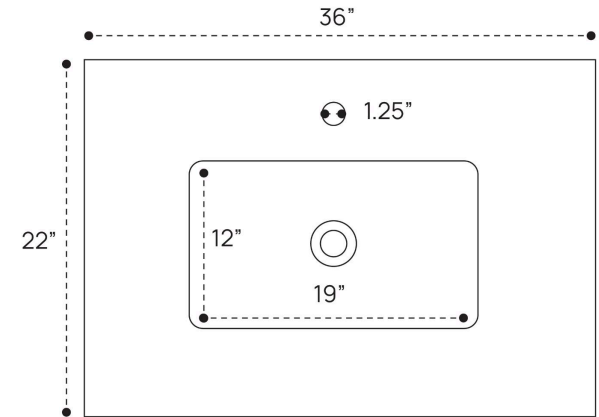

BLAIRE VANITY PLUMBING GUIDE | 24 INCH

SIDE VIEW

TOP VIEW

BACK VIEW

BLAIRE VANITY PLUMBING GUIDE | 36 INCH

SIDE VIEW

TOP VIEW

BACK VIEW

BLAIRE VANITY PLUMBING GUIDE | 48 INCH

SIDE VIEW

TOP VIEW

BACK VIEW

BLAIRE VANITY PLUMBING GUIDE | 60 INCH

SIDE VIEW

TOP VIEW

BACK VIEW

BLAIRE VANITY PLUMBING GUIDE | 60 INCH DOUBLE

SIDE VIEW

TOP VIEW

BACK VIEW