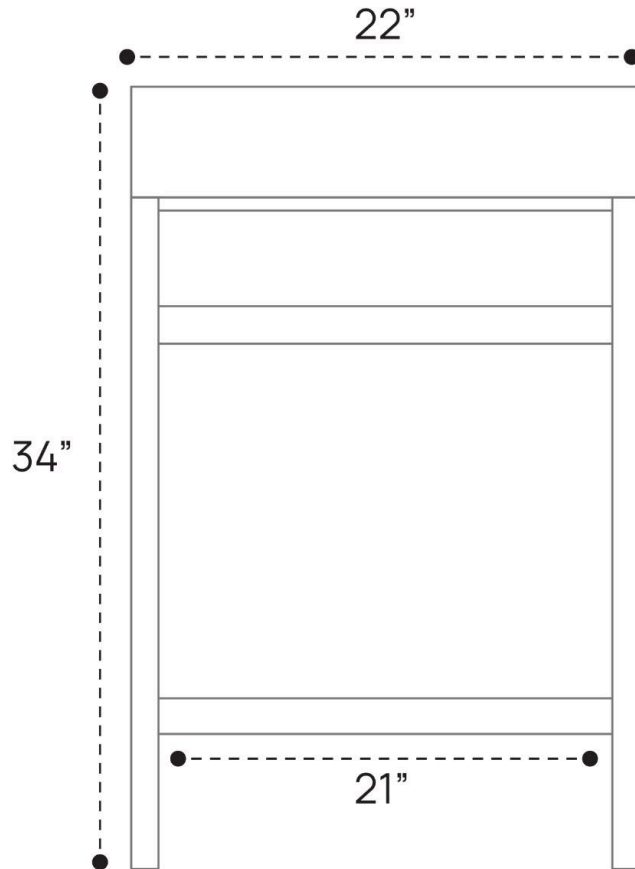

BLAIRE VANITY PLUMBING GUIDE | 24 INCH

SIDE VIEW

TOP VIEW

BACK VIEW

BLAIRE VANITY PLUMBING GUIDE | 36 INCH

SIDE VIEW

TOP VIEW

BACK VIEW

BLAIRE VANITY PLUMBING GUIDE | 48 INCH

SIDE VIEW

TOP VIEW

BACK VIEW

BLAIRE VANITY PLUMBING GUIDE | 60 INCH

SIDE VIEW

TOP VIEW

BACK VIEW

BLAIRE VANITY PLUMBING GUIDE | 60 INCH DOUBLE

SIDE VIEW

TOP VIEW

BACK VIEW