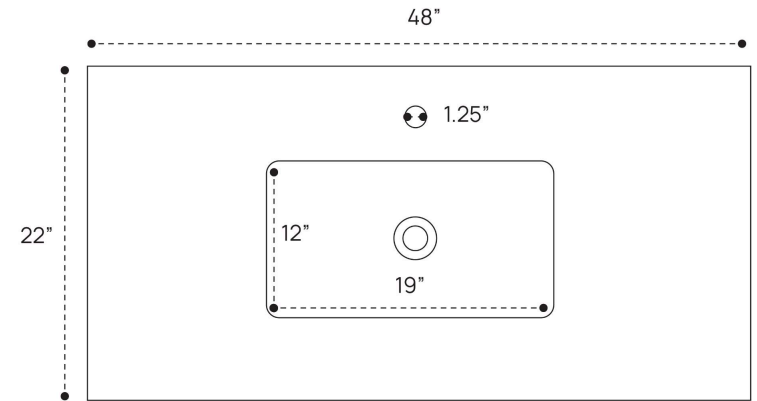

BLAIRE VANITY PLUMBING GUIDE | 24 INCH

SIDE VIEW

TOP VIEW

BACK VIEW

BLAIRE VANITY PLUMBING GUIDE | 36 INCH

SIDE VIEW

TOP VIEW

BACK VIEW

BLAIRE VANITY PLUMBING GUIDE | 48 INCH

SIDE VIEW

TOP VIEW

BACK VIEW

BLAIRE VANITY PLUMBING GUIDE | 60 INCH

SIDE VIEW

TOP VIEW

BACK VIEW

BLAIRE VANITY PLUMBING GUIDE | 60 INCH DOUBLE

SIDE VIEW

TOP VIEW

BACK VIEW