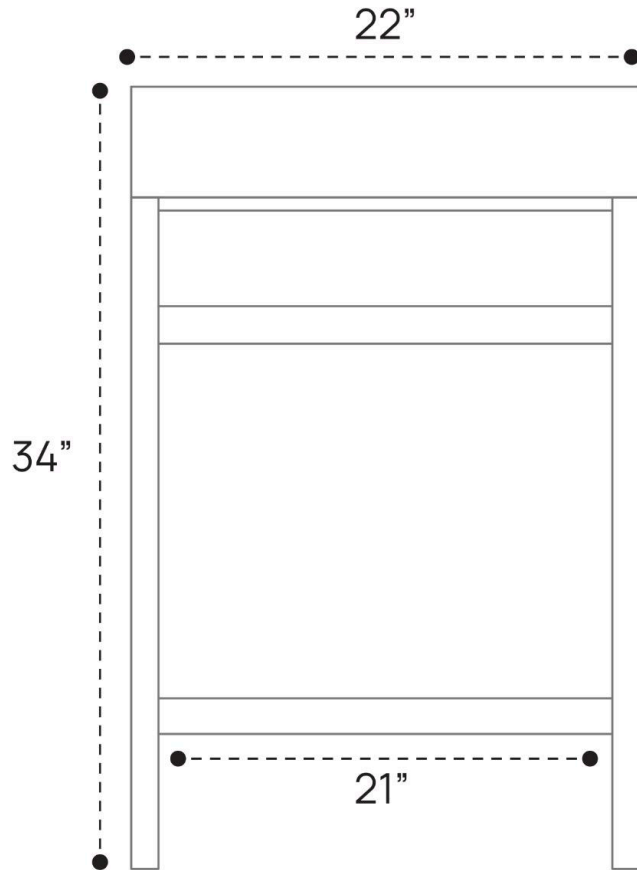

BLAIRE VANITY PLUMBING GUIDE | 24 INCH

SIDE VIEW

TOP VIEW

BACK VIEW

BLAIRE VANITY PLUMBING GUIDE | 36 INCH

SIDE VIEW

TOP VIEW

BACK VIEW

BLAIRE VANITY PLUMBING GUIDE | 48 INCH

SIDE VIEW

TOP VIEW

BACK VIEW

BLAIRE VANITY PLUMBING GUIDE | 60 INCH

SIDE VIEW

TOP VIEW

BACK VIEW

BLAIRE VANITY PLUMBING GUIDE | 60 INCH DOUBLE

SIDE VIEW

TOP VIEW

BACK VIEW