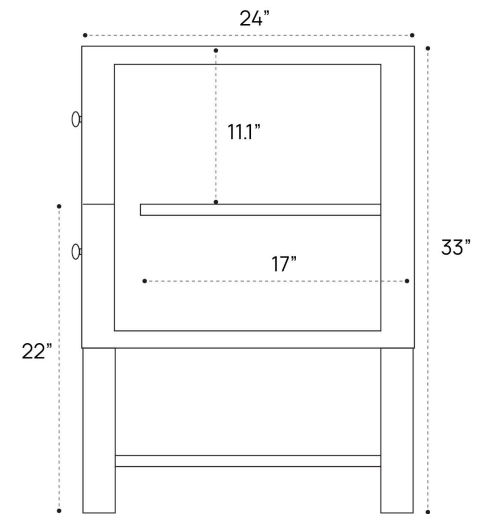

BRECKENRIDGE VANITY DIMENSION GUIDE | 36 INCH SINGLE

3D VIEW

FRONT VIEW

SIDE VIEW

BRECKENRIDGE VANITY DIMENSION GUIDE | 36 INCH WIDESPREAD

3D VIEW

FRONT VIEW

SIDE VIEW

BRECKENRIDGE VANITY DIMENSION GUIDE | 48 INCH SINGLE

3D VIEW

FRONT VIEW

SIDE VIEW

BRECKENRIDGE VANITY DIMENSION GUIDE | 48 INCH WIDESPREAD

3D VIEW

FRONT VIEW

SIDE VIEW

BRECKENRIDGE VANITY DIMENSION GUIDE | 60 INCH SINGLE

3D VIEW

FRONT VIEW

SIDE VIEW

BRECKENRIDGE VANITY DIMENSION GUIDE | 60 INCH WIDESPREAD

3D VIEW

FRONT VIEW

SIDE VIEW

BRECKENRIDGE VANITY DIMENSION GUIDE | 60 INCH DOUBLE SINGLE

3D VIEW

FRONT VIEW

SIDE VIEW

BRECKENRIDGE LINEN CABINET DIMENSION GUIDE | 22 X 80 INCH

3D VIEW

FRONT VIEW

SIDE VIEW