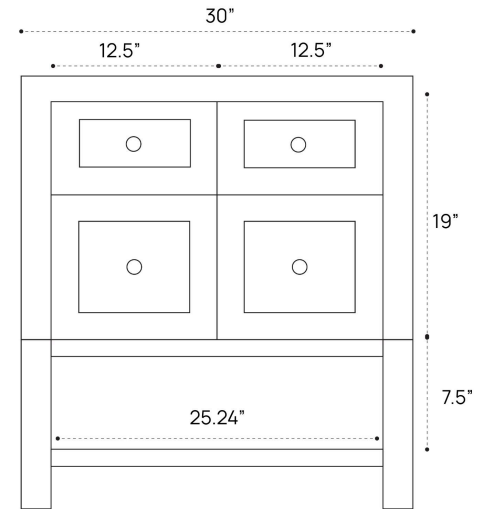

BRECKENRIDGE VANITY DIMENSION GUIDE | 30 INCH SINGLE

3D VIEW

FRONT VIEW

SIDE VIEW

BRECKENRIDGE VANITY DIMENSION GUIDE | 30 INCH WIDESPREAD

3D VIEW

FRONT VIEW

SIDE VIEW

BRECKENRIDGE VANITY DIMENSION GUIDE | 36 INCH SINGLE

3D VIEW

FRONT VIEW

SIDE VIEW

BRECKENRIDGE VANITY DIMENSION GUIDE | 36 INCH WIDESPREAD

3D VIEW

FRONT VIEW

SIDE VIEW

BRECKENRIDGE VANITY DIMENSION GUIDE | 48 INCH SINGLE

3D VIEW

FRONT VIEW

SIDE VIEW

BRECKENRIDGE VANITY DIMENSION GUIDE | 48 INCH WIDESPREAD

3D VIEW

FRONT VIEW

SIDE VIEW

BRECKENRIDGE VANITY DIMENSION GUIDE | 60 INCH DOUBLE SINGLE

3D VIEW

FRONT VIEW

SIDE VIEW

BRECKENRIDGE LINEN CABINET DIMENSION GUIDE | 22 X 80 INCH

3D VIEW

FRONT VIEW

SIDE VIEW