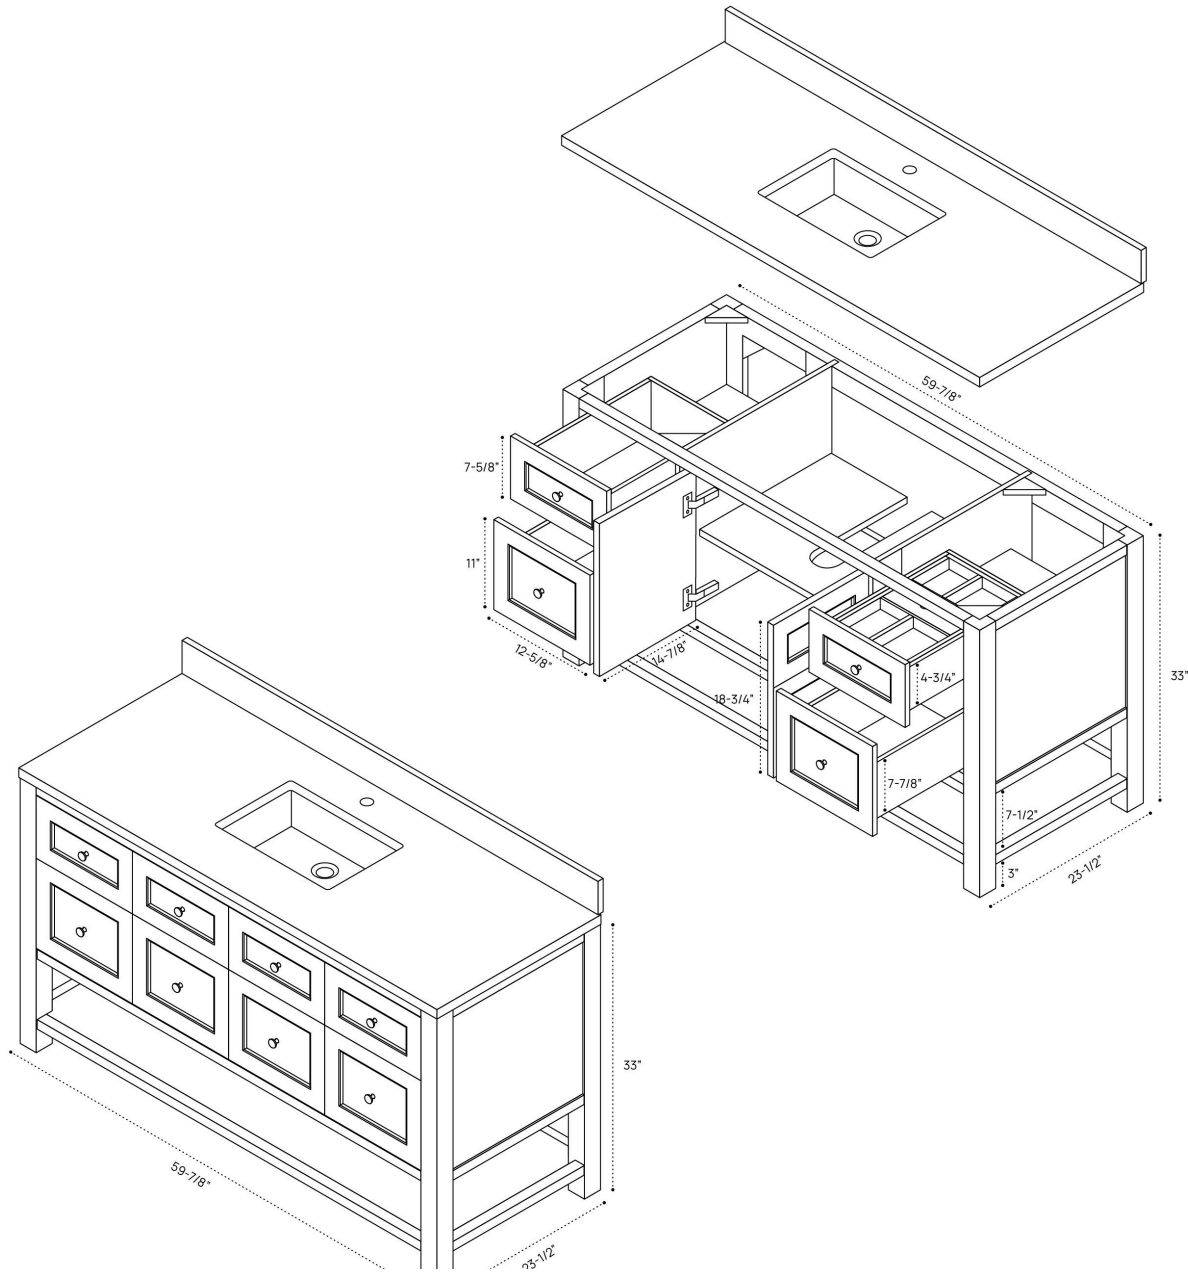

BRECKENRIDGE VANITY DIMENSION GUIDE | 36 INCH SINGLE

3D VIEW

FRONT VIEW

SIDE VIEW

BRECKENRIDGE VANITY DIMENSION GUIDE | 36 INCH WIDESPREAD

3D VIEW

FRONT VIEW

SIDE VIEW

BRECKENRIDGE VANITY DIMENSION GUIDE | 48 INCH SINGLE

3D VIEW

FRONT VIEW

SIDE VIEW

BRECKENRIDGE VANITY DIMENSION GUIDE | 48 INCH WIDESPREAD

3D VIEW

FRONT VIEW

SIDE VIEW

BRECKENRIDGE VANITY DIMENSION GUIDE | 60 INCH SINGLE

3D VIEW

FRONT VIEW

SIDE VIEW

BRECKENRIDGE VANITY DIMENSION GUIDE | 60 INCH WIDESPREAD

3D VIEW

FRONT VIEW

SIDE VIEW

BRECKENRIDGE VANITY DIMENSION GUIDE | 60 INCH DOUBLE SINGLE

3D VIEW

FRONT VIEW

SIDE VIEW

BRECKENRIDGE LINEN CABINET DIMENSION GUIDE | 22 X 80 INCH

3D VIEW

FRONT VIEW

SIDE VIEW