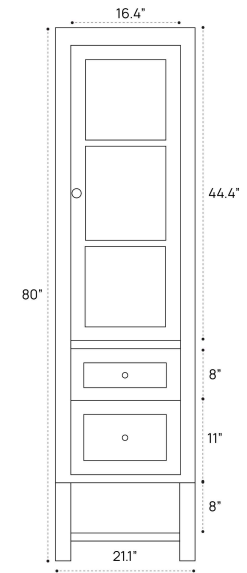

BRECKENRIDGE VANITY DIMENSION GUIDE | 36 INCH SINGLE

3D VIEW

FRONT VIEW

SIDE VIEW

BRECKENRIDGE VANITY DIMENSION GUIDE | 36 INCH WIDESPREAD

3D VIEW

FRONT VIEW

SIDE VIEW

BRECKENRIDGE VANITY DIMENSION GUIDE | 48 INCH SINGLE

3D VIEW

FRONT VIEW

SIDE VIEW

BRECKENRIDGE VANITY DIMENSION GUIDE | 48 INCH WIDESPREAD

3D VIEW

FRONT VIEW

SIDE VIEW

BRECKENRIDGE VANITY DIMENSION GUIDE | 60 INCH SINGLE

3D VIEW

FRONT VIEW

SIDE VIEW

BRECKENRIDGE VANITY DIMENSION GUIDE | 60 INCH WIDESPREAD

3D VIEW

FRONT VIEW

SIDE VIEW

BRECKENRIDGE VANITY DIMENSION GUIDE | 60 INCH DOUBLE SINGLE

3D VIEW

FRONT VIEW

SIDE VIEW

BRECKENRIDGE LINEN CABINET DIMENSION GUIDE | 22 X 80 INCH

3D VIEW

FRONT VIEW

SIDE VIEW