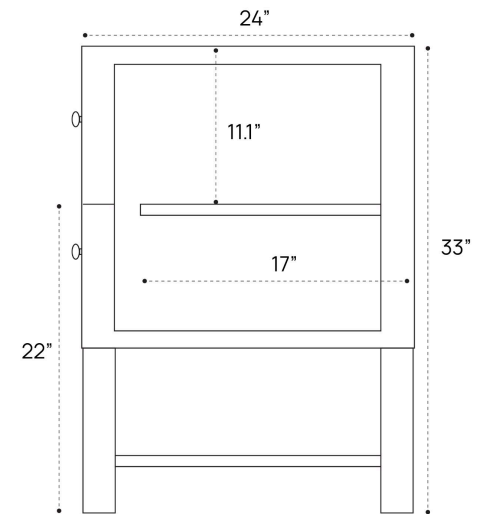

BRECKENRIDGE VANITY DIMENSION GUIDE | 30 INCH SINGLE

3D VIEW

FRONT VIEW

SIDE VIEW

BRECKENRIDGE VANITY DIMENSION GUIDE | 30 INCH WIDESPREAD

3D VIEW

FRONT VIEW

SIDE VIEW

BRECKENRIDGE VANITY DIMENSION GUIDE | 36 INCH SINGLE

3D VIEW

FRONT VIEW

SIDE VIEW

BRECKENRIDGE VANITY DIMENSION GUIDE | 36 INCH WIDESPREAD

3D VIEW

FRONT VIEW

SIDE VIEW

BRECKENRIDGE VANITY DIMENSION GUIDE | 48 INCH SINGLE

3D VIEW

FRONT VIEW

SIDE VIEW

BRECKENRIDGE VANITY DIMENSION GUIDE | 48 INCH WIDESPREAD

3D VIEW

FRONT VIEW

SIDE VIEW

BRECKENRIDGE VANITY DIMENSION GUIDE | 60 INCH SINGLE

3D VIEW

FRONT VIEW

SIDE VIEW

BRECKENRIDGE VANITY DIMENSION GUIDE | 60 INCH WIDESPREAD

3D VIEW

FRONT VIEW

SIDE VIEW