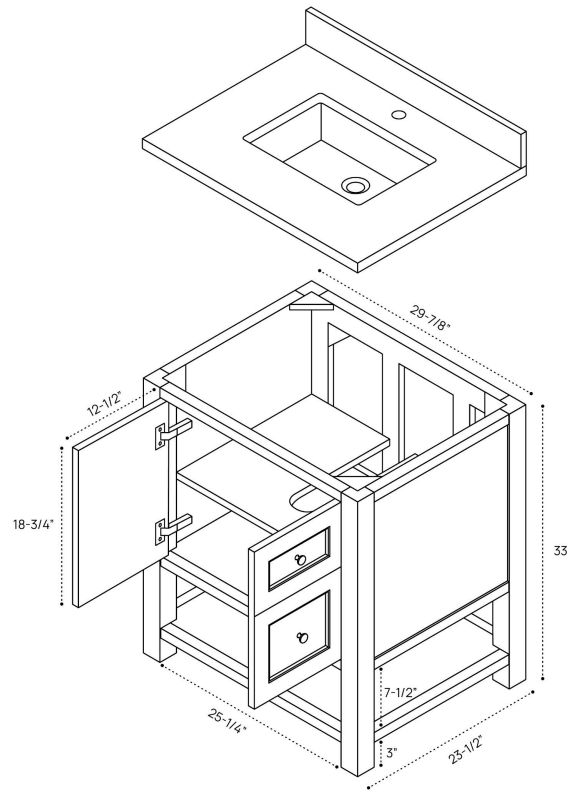

BRECKENRIDGE VANITY DIMENSION GUIDE | 30 INCH SINGLE

3D VIEW

FRONT VIEW

SIDE VIEW

BRECKENRIDGE VANITY DIMENSION GUIDE | 30 INCH WIDESPREAD

3D VIEW

FRONT VIEW

SIDE VIEW

BRECKENRIDGE VANITY DIMENSION GUIDE | 36 INCH SINGLE

3D VIEW

FRONT VIEW

SIDE VIEW

BRECKENRIDGE VANITY DIMENSION GUIDE | 36 INCH WIDESPREAD

3D VIEW

FRONT VIEW

SIDE VIEW

BRECKENRIDGE VANITY DIMENSION GUIDE | 48 INCH SINGLE

3D VIEW

FRONT VIEW

SIDE VIEW

BRECKENRIDGE VANITY DIMENSION GUIDE | 48 INCH WIDESPREAD

3D VIEW

FRONT VIEW

SIDE VIEW

BRECKENRIDGE VANITY DIMENSION GUIDE | 60 INCH DOUBLE SINGLE

3D VIEW

FRONT VIEW

SIDE VIEW

BRECKENRIDGE LINEN CABINET DIMENSION GUIDE | 22 X 80 INCH

3D VIEW

FRONT VIEW

SIDE VIEW