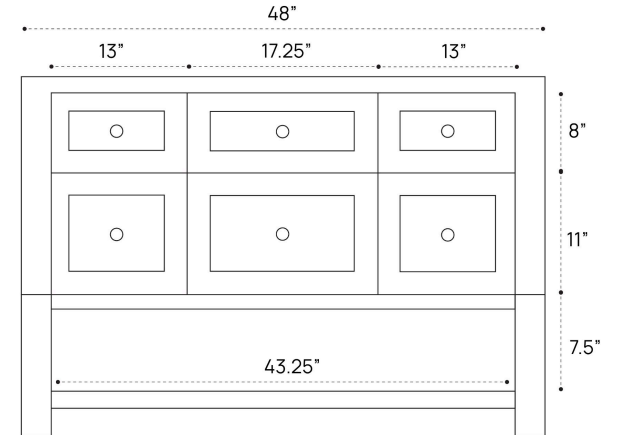

BRECKENRIDGE VANITY DIMENSION GUIDE | 36 INCH SINGLE

3D VIEW

FRONT VIEW

SIDE VIEW

BRECKENRIDGE VANITY DIMENSION GUIDE | 36 INCH WIDESPREAD

3D VIEW

FRONT VIEW

SIDE VIEW

BRECKENRIDGE VANITY DIMENSION GUIDE | 48 INCH SINGLE

3D VIEW

FRONT VIEW

SIDE VIEW

BRECKENRIDGE VANITY DIMENSION GUIDE | 48 INCH WIDESPREAD

3D VIEW

FRONT VIEW

SIDE VIEW

BRECKENRIDGE VANITY DIMENSION GUIDE | 60 INCH SINGLE

3D VIEW

FRONT VIEW

SIDE VIEW

BRECKENRIDGE VANITY DIMENSION GUIDE | 60 INCH WIDESPREAD

3D VIEW

FRONT VIEW

SIDE VIEW

BRECKENRIDGE VANITY DIMENSION GUIDE | 60 INCH DOUBLE SINGLE

3D VIEW

FRONT VIEW

SIDE VIEW

BRECKENRIDGE LINEN CABINET DIMENSION GUIDE | 22 X 80 INCH

3D VIEW

FRONT VIEW

SIDE VIEW