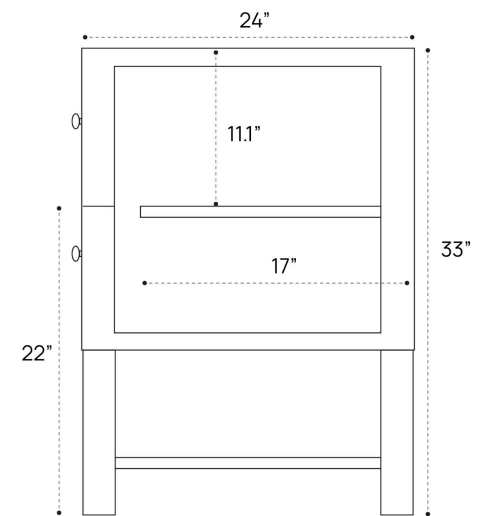

BRECKENRIDGE VANITY DIMENSION GUIDE | 30 INCH SINGLE

3D VIEW

FRONT VIEW

SIDE VIEW

BRECKENRIDGE VANITY DIMENSION GUIDE | 30 INCH WIDESPREAD

3D VIEW

FRONT VIEW

SIDE VIEW

BRECKENRIDGE VANITY DIMENSION GUIDE | 36 INCH SINGLE

3D VIEW

FRONT VIEW

SIDE VIEW

BRECKENRIDGE VANITY DIMENSION GUIDE | 36 INCH WIDESPREAD

3D VIEW

FRONT VIEW

SIDE VIEW

BRECKENRIDGE VANITY DIMENSION GUIDE | 48 INCH SINGLE

3D VIEW

FRONT VIEW

SIDE VIEW

BRECKENRIDGE VANITY DIMENSION GUIDE | 48 INCH WIDESPREAD

3D VIEW

FRONT VIEW

SIDE VIEW

BRECKENRIDGE VANITY DIMENSION GUIDE | 60 INCH SINGLE

3D VIEW

FRONT VIEW

SIDE VIEW

BRECKENRIDGE VANITY DIMENSION GUIDE | 60 INCH WIDESPREAD

3D VIEW

FRONT VIEW

SIDE VIEW