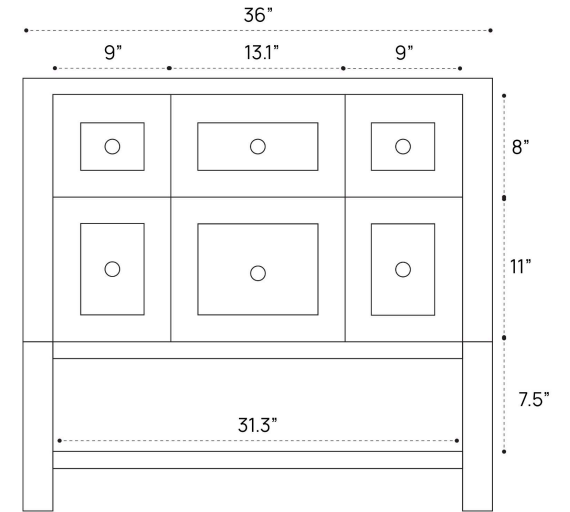

BRECKENRIDGE VANITY DIMENSION GUIDE | 30 INCH SINGLE

3D VIEW

FRONT VIEW

SIDE VIEW

BRECKENRIDGE VANITY DIMENSION GUIDE | 30 INCH WIDESPREAD

3D VIEW

FRONT VIEW

SIDE VIEW

BRECKENRIDGE VANITY DIMENSION GUIDE | 36 INCH SINGLE

3D VIEW

FRONT VIEW

SIDE VIEW

BRECKENRIDGE VANITY DIMENSION GUIDE | 36 INCH WIDESPREAD

3D VIEW

FRONT VIEW

SIDE VIEW

BRECKENRIDGE VANITY DIMENSION GUIDE | 48 INCH SINGLE

3D VIEW

FRONT VIEW

SIDE VIEW

BRECKENRIDGE VANITY DIMENSION GUIDE | 48 INCH WIDESPREAD

3D VIEW

FRONT VIEW

SIDE VIEW

BRECKENRIDGE VANITY DIMENSION GUIDE | 60 INCH DOUBLE SINGLE

3D VIEW

FRONT VIEW

SIDE VIEW

BRECKENRIDGE LINEN CABINET DIMENSION GUIDE | 22 X 80 INCH

3D VIEW

FRONT VIEW

SIDE VIEW