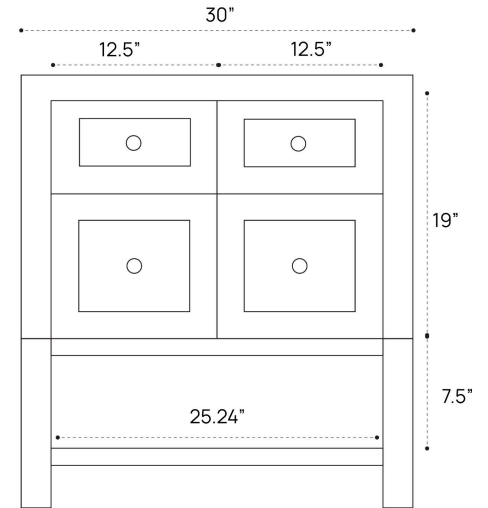

BRECKENRIDGE VANITY DIMENSION GUIDE | 30 INCH SINGLE

3D VIEW

FRONT VIEW

SIDE VIEW

BRECKENRIDGE VANITY DIMENSION GUIDE | 30 INCH WIDESPREAD

3D VIEW

FRONT VIEW

SIDE VIEW

BRECKENRIDGE VANITY DIMENSION GUIDE | 36 INCH SINGLE

3D VIEW

FRONT VIEW

SIDE VIEW

BRECKENRIDGE VANITY DIMENSION GUIDE | 36 INCH WIDESPREAD

3D VIEW

FRONT VIEW

SIDE VIEW

BRECKENRIDGE VANITY DIMENSION GUIDE | 48 INCH SINGLE

3D VIEW

FRONT VIEW

SIDE VIEW

BRECKENRIDGE VANITY DIMENSION GUIDE | 48 INCH WIDESPREAD

3D VIEW

FRONT VIEW

SIDE VIEW

BRECKENRIDGE VANITY DIMENSION GUIDE | 60 INCH DOUBLE SINGLE

3D VIEW

FRONT VIEW

SIDE VIEW

BRECKENRIDGE LINEN CABINET DIMENSION GUIDE | 22 X 80 INCH

3D VIEW

FRONT VIEW

SIDE VIEW