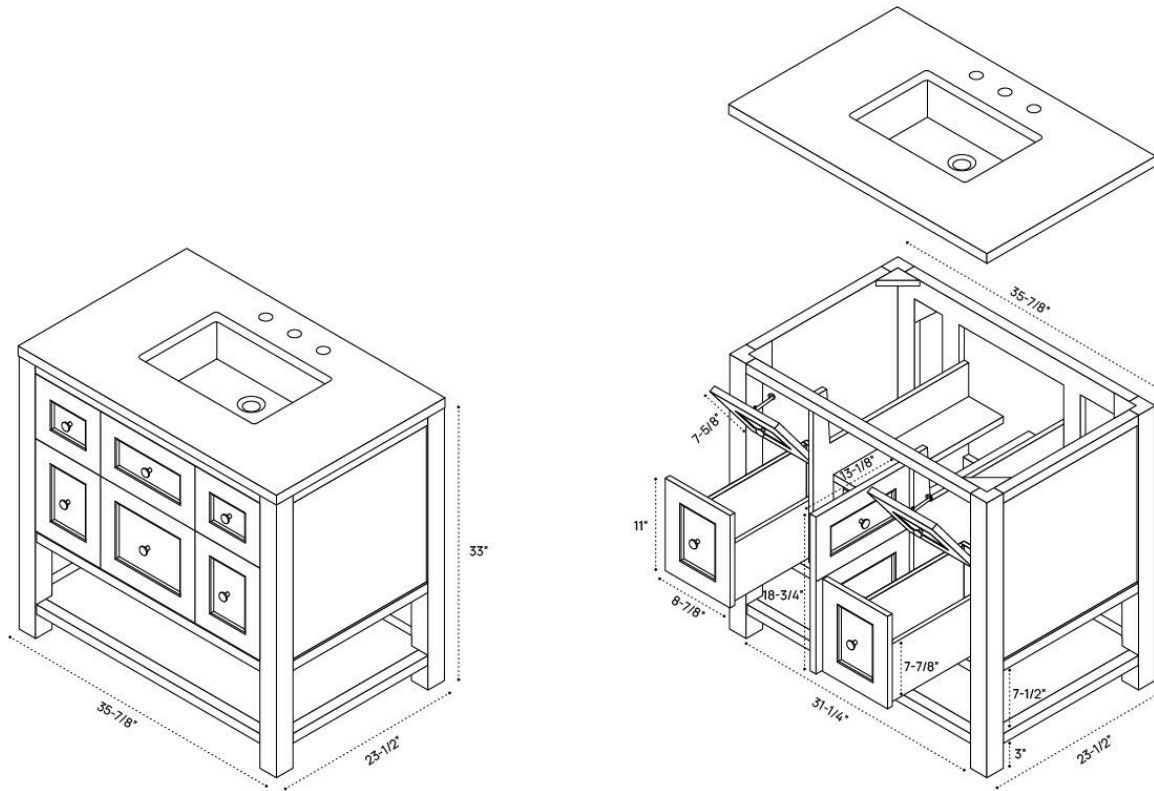

BRECKENRIDGE VANITY DIMENSION GUIDE | 30 INCH SINGLE

3D VIEW

FRONT VIEW

SIDE VIEW

BRECKENRIDGE VANITY DIMENSION GUIDE | 30 INCH WIDESPREAD

3D VIEW

FRONT VIEW

SIDE VIEW

BRECKENRIDGE VANITY DIMENSION GUIDE | 36 INCH SINGLE

3D VIEW

FRONT VIEW

SIDE VIEW

BRECKENRIDGE VANITY DIMENSION GUIDE | 36 INCH WIDESPREAD

3D VIEW

FRONT VIEW

SIDE VIEW

BRECKENRIDGE VANITY DIMENSION GUIDE | 48 INCH SINGLE

3D VIEW

FRONT VIEW

SIDE VIEW

BRECKENRIDGE VANITY DIMENSION GUIDE | 48 INCH WIDESPREAD

3D VIEW

FRONT VIEW

SIDE VIEW

BRECKENRIDGE VANITY DIMENSION GUIDE | 60 INCH SINGLE

3D VIEW

FRONT VIEW

SIDE VIEW

BRECKENRIDGE VANITY DIMENSION GUIDE | 60 INCH WIDESPREAD

3D VIEW

FRONT VIEW

SIDE VIEW