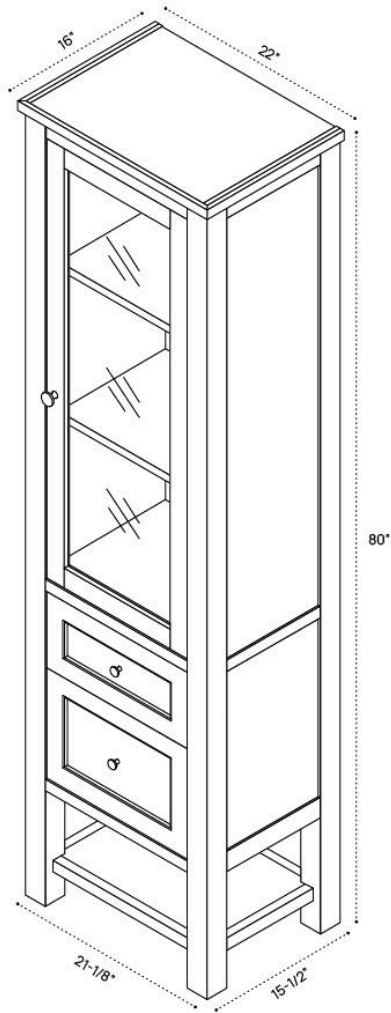

BRECKENRIDGE VANITY DIMENSION GUIDE | 36 INCH SINGLE

3D VIEW

FRONT VIEW

SIDE VIEW

BRECKENRIDGE VANITY DIMENSION GUIDE | 36 INCH WIDESPREAD

3D VIEW

FRONT VIEW

SIDE VIEW

BRECKENRIDGE VANITY DIMENSION GUIDE | 48 INCH SINGLE

3D VIEW

FRONT VIEW

SIDE VIEW

BRECKENRIDGE VANITY DIMENSION GUIDE | 48 INCH WIDESPREAD

3D VIEW

FRONT VIEW

SIDE VIEW

BRECKENRIDGE VANITY DIMENSION GUIDE | 60 INCH SINGLE

3D VIEW

FRONT VIEW

SIDE VIEW

BRECKENRIDGE VANITY DIMENSION GUIDE | 60 INCH WIDESPREAD

3D VIEW

FRONT VIEW

SIDE VIEW

BRECKENRIDGE VANITY DIMENSION GUIDE | 60 INCH DOUBLE SINGLE

3D VIEW

FRONT VIEW

SIDE VIEW

BRECKENRIDGE LINEN CABINET DIMENSION GUIDE | 22 X 80 INCH

3D VIEW

FRONT VIEW

SIDE VIEW