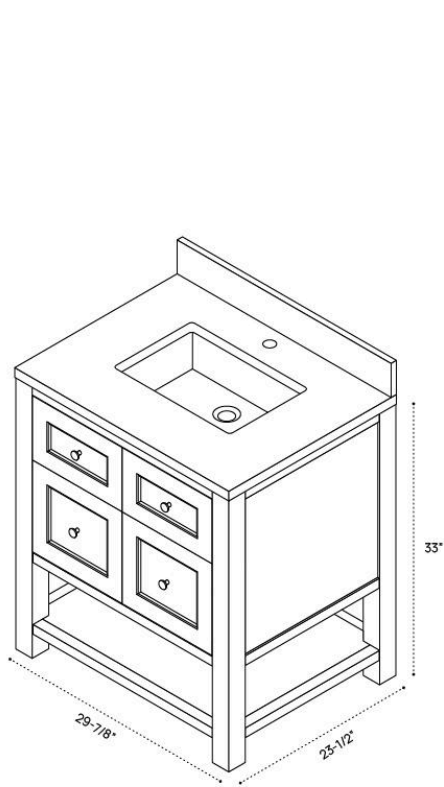

BRECKENRIDGE VANITY DIMENSION GUIDE | 30 INCH SINGLE

3D VIEW

FRONT VIEW

SIDE VIEW

BRECKENRIDGE VANITY DIMENSION GUIDE | 30 INCH WIDESPREAD

3D VIEW

FRONT VIEW

SIDE VIEW

BRECKENRIDGE VANITY DIMENSION GUIDE | 36 INCH SINGLE

3D VIEW

FRONT VIEW

SIDE VIEW

BRECKENRIDGE VANITY DIMENSION GUIDE | 36 INCH WIDESPREAD

3D VIEW

FRONT VIEW

SIDE VIEW

BRECKENRIDGE VANITY DIMENSION GUIDE | 48 INCH SINGLE

3D VIEW

FRONT VIEW

SIDE VIEW

BRECKENRIDGE VANITY DIMENSION GUIDE | 48 INCH WIDESPREAD

3D VIEW

FRONT VIEW

SIDE VIEW

BRECKENRIDGE VANITY DIMENSION GUIDE | 60 INCH DOUBLE SINGLE

3D VIEW

FRONT VIEW

SIDE VIEW

BRECKENRIDGE LINEN CABINET DIMENSION GUIDE | 22 X 80 INCH

3D VIEW

FRONT VIEW

SIDE VIEW