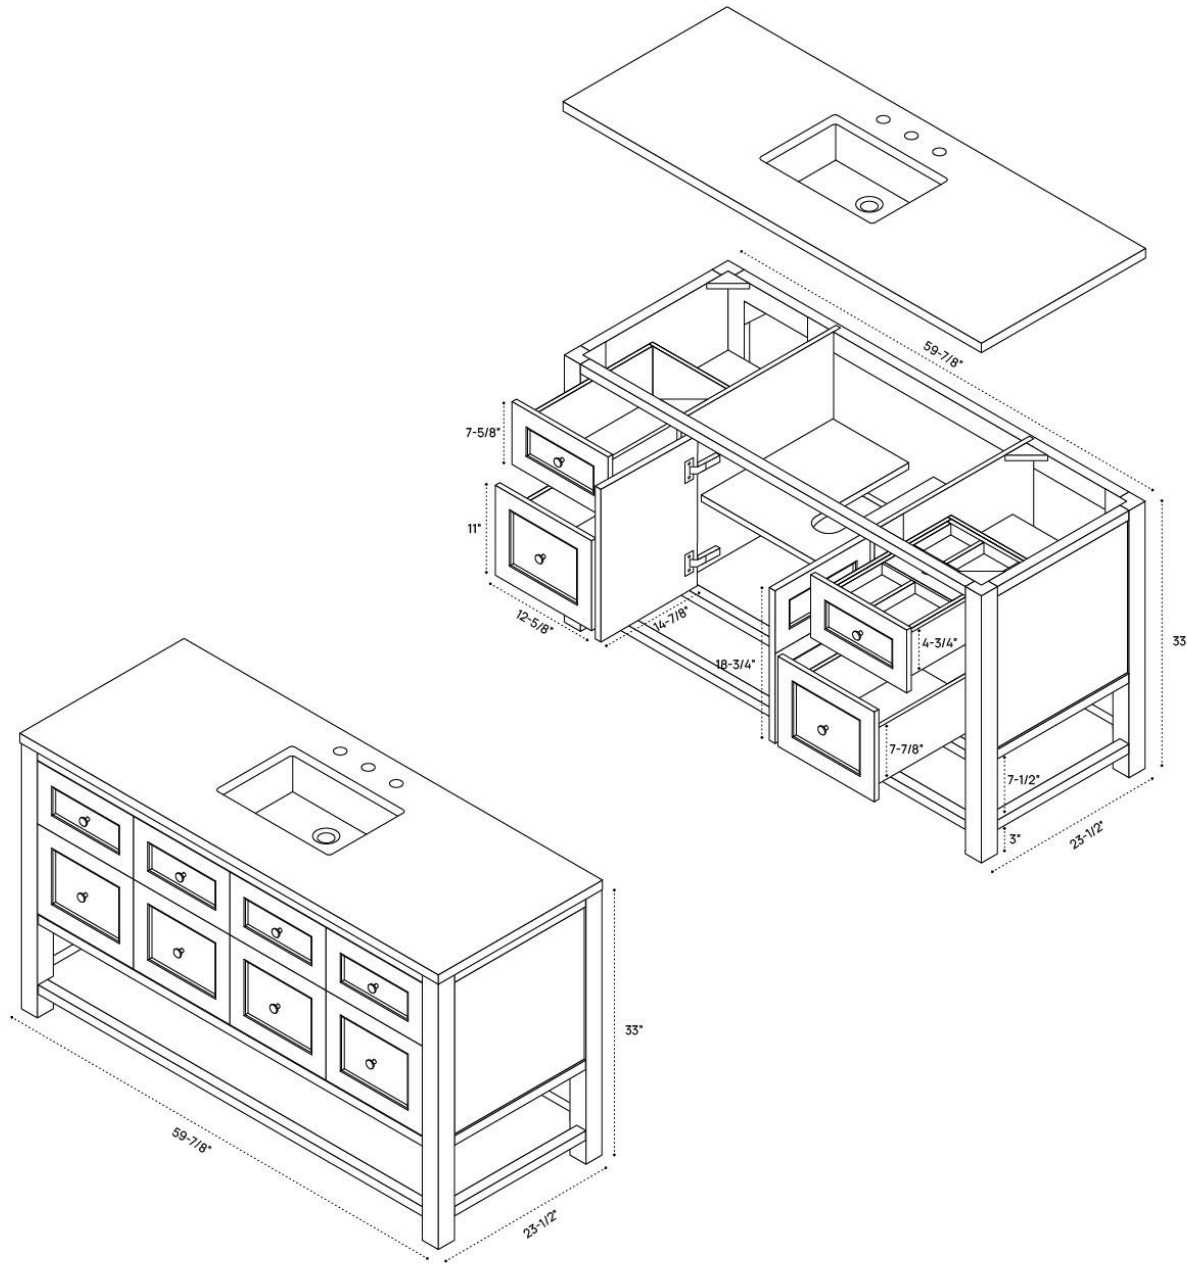

BRECKENRIDGE VANITY DIMENSION GUIDE | 48 INCH SINGLE

3D VIEW

FRONT VIEW

SIDE VIEW

BRECKENRIDGE VANITY DIMENSION GUIDE | 48 INCH WIDESPREAD

3D VIEW

FRONT VIEW

SIDE VIEW

BRECKENRIDGE VANITY DIMENSION GUIDE | 60 INCH SINGLE

3D VIEW

FRONT VIEW

SIDE VIEW

BRECKENRIDGE VANITY DIMENSION GUIDE | 60 INCH WIDESPREAD

3D VIEW

FRONT VIEW

SIDE VIEW

BRECKENRIDGE VANITY DIMENSION GUIDE | 60 INCH DOUBLE SINGLE

3D VIEW

FRONT VIEW

SIDE VIEW

BRECKENRIDGE LINEN CABINET DIMENSION GUIDE | 22 X 80 INCH

3D VIEW

FRONT VIEW

SIDE VIEW