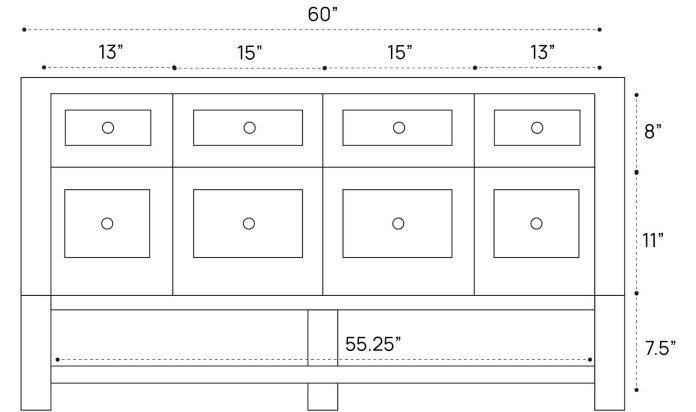

BRECKENRIDGE VANITY DIMENSION GUIDE | 36 INCH SINGLE

3D VIEW

FRONT VIEW

SIDE VIEW

BRECKENRIDGE VANITY DIMENSION GUIDE | 36 INCH WIDESPREAD

3D VIEW

FRONT VIEW

SIDE VIEW

BRECKENRIDGE VANITY DIMENSION GUIDE | 48 INCH SINGLE

3D VIEW

FRONT VIEW

SIDE VIEW

BRECKENRIDGE VANITY DIMENSION GUIDE | 48 INCH WIDESPREAD

3D VIEW

FRONT VIEW

SIDE VIEW

BRECKENRIDGE VANITY DIMENSION GUIDE | 60 INCH SINGLE

3D VIEW

FRONT VIEW

SIDE VIEW

BRECKENRIDGE VANITY DIMENSION GUIDE | 60 INCH WIDESPREAD

3D VIEW

FRONT VIEW

SIDE VIEW

BRECKENRIDGE VANITY DIMENSION GUIDE | 60 INCH DOUBLE SINGLE

3D VIEW

FRONT VIEW

SIDE VIEW

BRECKENRIDGE LINEN CABINET DIMENSION GUIDE | 22 X 80 INCH

3D VIEW

FRONT VIEW

SIDE VIEW