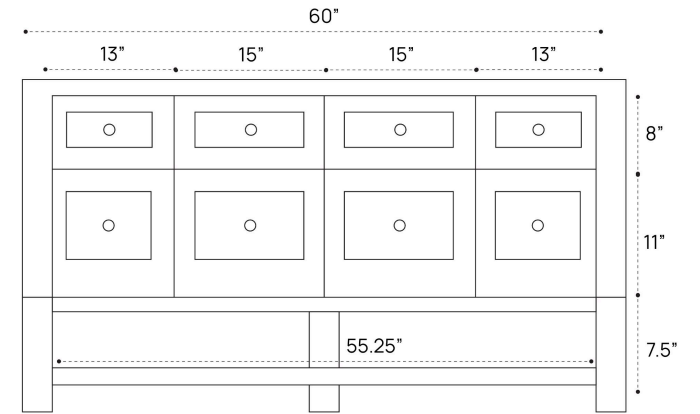

BRECKENRIDGE VANITY DIMENSION GUIDE | 36 INCH SINGLE

3D VIEW

FRONT VIEW

SIDE VIEW

BRECKENRIDGE VANITY DIMENSION GUIDE | 36 INCH WIDESPREAD

3D VIEW

FRONT VIEW

SIDE VIEW

BRECKENRIDGE VANITY DIMENSION GUIDE | 48 INCH SINGLE

3D VIEW

FRONT VIEW

SIDE VIEW

BRECKENRIDGE VANITY DIMENSION GUIDE | 48 INCH WIDESPREAD

3D VIEW

FRONT VIEW

SIDE VIEW

BRECKENRIDGE VANITY DIMENSION GUIDE | 60 INCH SINGLE

3D VIEW

FRONT VIEW

SIDE VIEW

BRECKENRIDGE VANITY DIMENSION GUIDE | 60 INCH WIDESPREAD

3D VIEW

FRONT VIEW

SIDE VIEW

BRECKENRIDGE VANITY DIMENSION GUIDE | 60 INCH DOUBLE SINGLE

3D VIEW

FRONT VIEW

SIDE VIEW

BRECKENRIDGE LINEN CABINET DIMENSION GUIDE | 22 X 80 INCH

3D VIEW

FRONT VIEW

SIDE VIEW