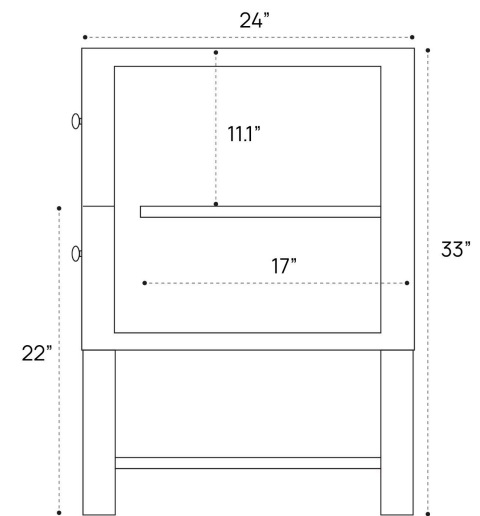

BRECKENRIDGE VANITY DIMENSION GUIDE | 36 INCH SINGLE

3D VIEW

FRONT VIEW

SIDE VIEW

BRECKENRIDGE VANITY DIMENSION GUIDE | 36 INCH WIDESPREAD

3D VIEW

FRONT VIEW

SIDE VIEW

BRECKENRIDGE VANITY DIMENSION GUIDE | 48 INCH SINGLE

3D VIEW

FRONT VIEW

SIDE VIEW

BRECKENRIDGE VANITY DIMENSION GUIDE | 48 INCH WIDESPREAD

3D VIEW

FRONT VIEW

SIDE VIEW

BRECKENRIDGE VANITY DIMENSION GUIDE | 60 INCH SINGLE

3D VIEW

FRONT VIEW

SIDE VIEW

BRECKENRIDGE VANITY DIMENSION GUIDE | 60 INCH WIDESPREAD

3D VIEW

FRONT VIEW

SIDE VIEW

BRECKENRIDGE VANITY DIMENSION GUIDE | 60 INCH DOUBLE SINGLE

3D VIEW

FRONT VIEW

SIDE VIEW

BRECKENRIDGE LINEN CABINET DIMENSION GUIDE | 22 X 80 INCH

3D VIEW

FRONT VIEW

SIDE VIEW