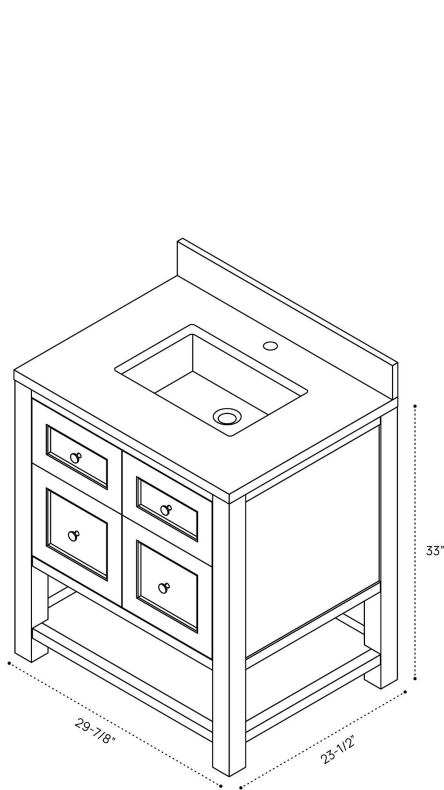

BRECKENRIDGE VANITY DIMENSION GUIDE | 30 INCH SINGLE

3D VIEW

FRONT VIEW

SIDE VIEW

BRECKENRIDGE VANITY DIMENSION GUIDE | 30 INCH WIDESPREAD

3D VIEW

FRONT VIEW

SIDE VIEW

BRECKENRIDGE VANITY DIMENSION GUIDE | 36 INCH SINGLE

3D VIEW

FRONT VIEW

SIDE VIEW

BRECKENRIDGE VANITY DIMENSION GUIDE | 36 INCH WIDESPREAD

3D VIEW

FRONT VIEW

SIDE VIEW

BRECKENRIDGE VANITY DIMENSION GUIDE | 48 INCH SINGLE

3D VIEW

FRONT VIEW

SIDE VIEW

BRECKENRIDGE VANITY DIMENSION GUIDE | 48 INCH WIDESPREAD

3D VIEW

FRONT VIEW

SIDE VIEW

BRECKENRIDGE VANITY DIMENSION GUIDE | 60 INCH DOUBLE SINGLE

3D VIEW

FRONT VIEW

SIDE VIEW

BRECKENRIDGE LINEN CABINET DIMENSION GUIDE | 22 X 80 INCH

3D VIEW

FRONT VIEW

SIDE VIEW