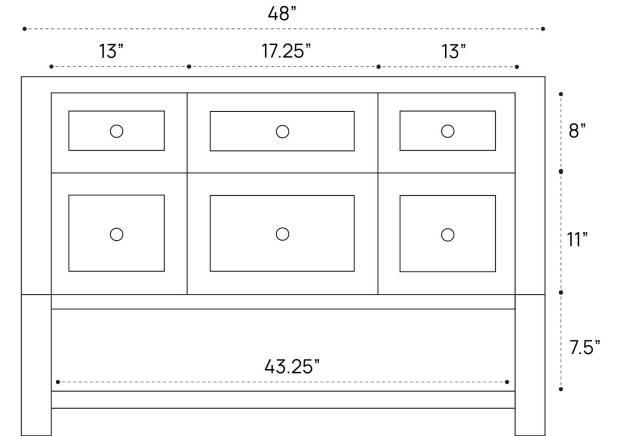

BRECKENRIDGE VANITY DIMENSION GUIDE | 36 INCH SINGLE

3D VIEW

FRONT VIEW

SIDE VIEW

BRECKENRIDGE VANITY DIMENSION GUIDE | 36 INCH WIDESPREAD

3D VIEW

FRONT VIEW

SIDE VIEW

BRECKENRIDGE VANITY DIMENSION GUIDE | 48 INCH SINGLE

3D VIEW

FRONT VIEW

SIDE VIEW

BRECKENRIDGE VANITY DIMENSION GUIDE | 48 INCH WIDESPREAD

3D VIEW

FRONT VIEW

SIDE VIEW

BRECKENRIDGE VANITY DIMENSION GUIDE | 60 INCH SINGLE

3D VIEW

FRONT VIEW

SIDE VIEW

BRECKENRIDGE VANITY DIMENSION GUIDE | 60 INCH WIDESPREAD

3D VIEW

FRONT VIEW

SIDE VIEW

BRECKENRIDGE VANITY DIMENSION GUIDE | 60 INCH DOUBLE SINGLE

3D VIEW

FRONT VIEW

SIDE VIEW

BRECKENRIDGE LINEN CABINET DIMENSION GUIDE | 22 X 80 INCH

3D VIEW

FRONT VIEW

SIDE VIEW