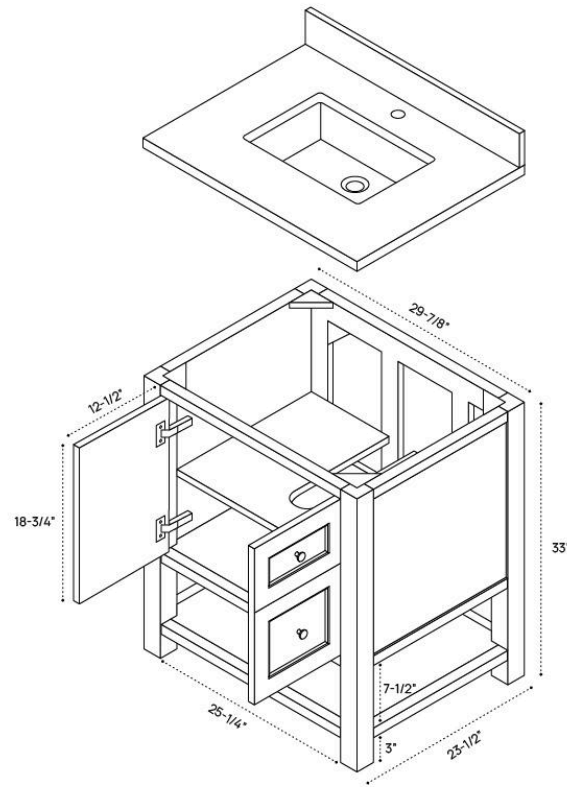

BRECKENRIDGE VANITY DIMENSION GUIDE | 30 INCH SINGLE

3D VIEW

FRONT VIEW

SIDE VIEW

BRECKENRIDGE VANITY DIMENSION GUIDE | 30 INCH WIDESPREAD

3D VIEW

FRONT VIEW

SIDE VIEW

BRECKENRIDGE VANITY DIMENSION GUIDE | 36 INCH SINGLE

3D VIEW

FRONT VIEW

SIDE VIEW

BRECKENRIDGE VANITY DIMENSION GUIDE | 36 INCH WIDESPREAD

3D VIEW

FRONT VIEW

SIDE VIEW

BRECKENRIDGE VANITY DIMENSION GUIDE | 48 INCH SINGLE

3D VIEW

FRONT VIEW

SIDE VIEW

BRECKENRIDGE VANITY DIMENSION GUIDE | 48 INCH WIDESPREAD

3D VIEW

FRONT VIEW

SIDE VIEW

BRECKENRIDGE VANITY DIMENSION GUIDE | 60 INCH DOUBLE SINGLE

3D VIEW

FRONT VIEW

SIDE VIEW

BRECKENRIDGE LINEN CABINET DIMENSION GUIDE | 22 X 80 INCH

3D VIEW

FRONT VIEW

SIDE VIEW