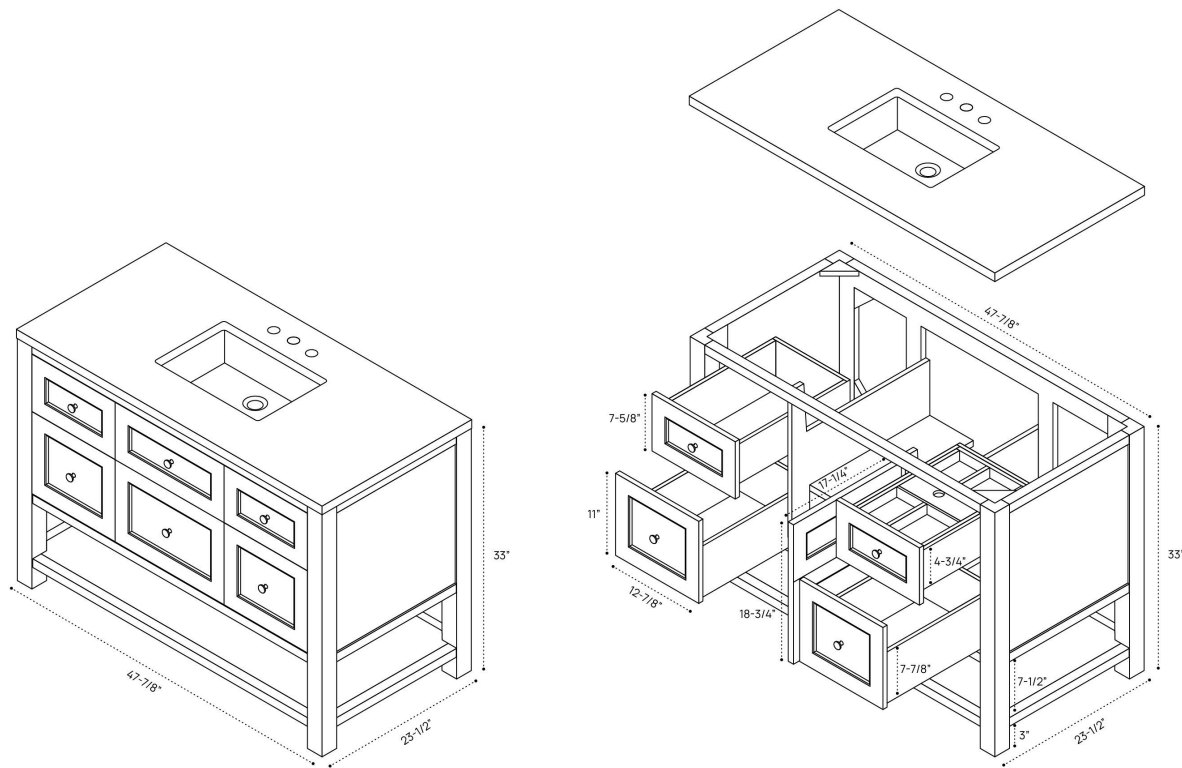

BRECKENRIDGE VANITY DIMENSION GUIDE | 36 INCH SINGLE

3D VIEW

FRONT VIEW

SIDE VIEW

BRECKENRIDGE VANITY DIMENSION GUIDE | 36 INCH WIDESPREAD

3D VIEW

FRONT VIEW

SIDE VIEW

BRECKENRIDGE VANITY DIMENSION GUIDE | 48 INCH SINGLE

3D VIEW

FRONT VIEW

SIDE VIEW

BRECKENRIDGE VANITY DIMENSION GUIDE | 48 INCH WIDESPREAD

3D VIEW

FRONT VIEW

SIDE VIEW

BRECKENRIDGE VANITY DIMENSION GUIDE | 60 INCH SINGLE

3D VIEW

FRONT VIEW

SIDE VIEW

BRECKENRIDGE VANITY DIMENSION GUIDE | 60 INCH WIDESPREAD

3D VIEW

FRONT VIEW

SIDE VIEW

BRECKENRIDGE VANITY DIMENSION GUIDE | 60 INCH DOUBLE SINGLE

3D VIEW

FRONT VIEW

SIDE VIEW

BRECKENRIDGE LINEN CABINET DIMENSION GUIDE | 22 X 80 INCH

3D VIEW

FRONT VIEW

SIDE VIEW