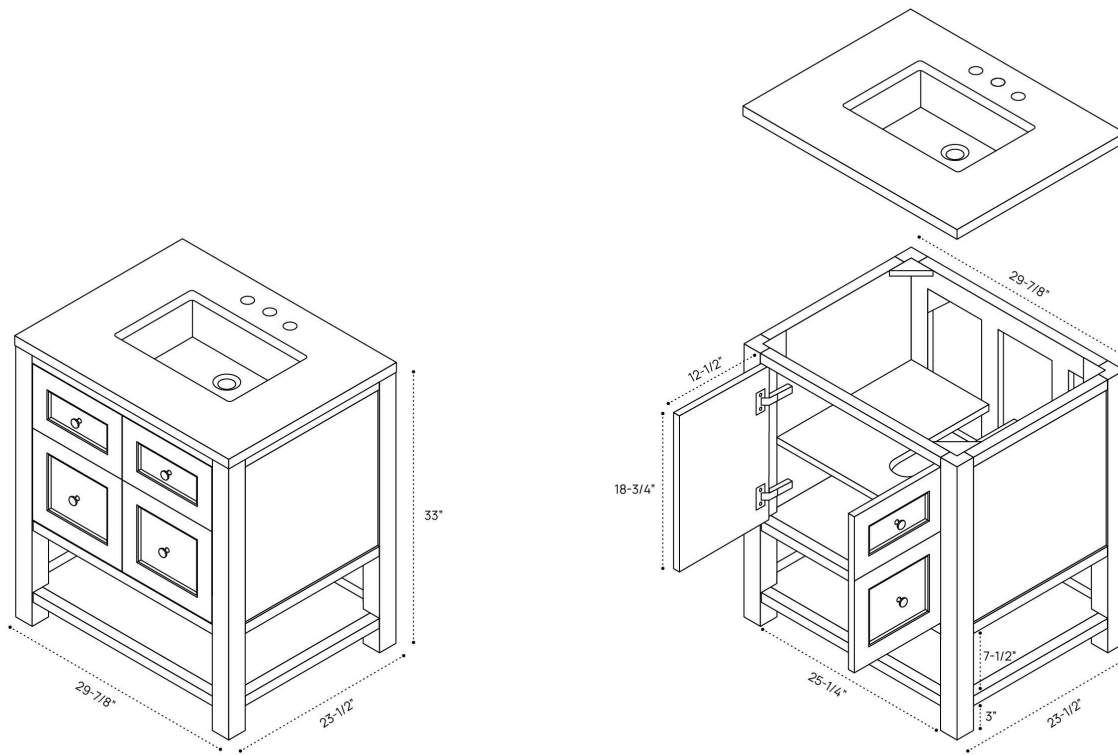

BRECKENRIDGE VANITY DIMENSION GUIDE | 30 INCH SINGLE

3D VIEW

FRONT VIEW

SIDE VIEW

BRECKENRIDGE VANITY DIMENSION GUIDE | 30 INCH WIDESPREAD

3D VIEW

FRONT VIEW

SIDE VIEW

BRECKENRIDGE VANITY DIMENSION GUIDE | 36 INCH SINGLE

3D VIEW

FRONT VIEW

SIDE VIEW

BRECKENRIDGE VANITY DIMENSION GUIDE | 36 INCH WIDESPREAD

3D VIEW

FRONT VIEW

SIDE VIEW

BRECKENRIDGE VANITY DIMENSION GUIDE | 48 INCH SINGLE

3D VIEW

FRONT VIEW

SIDE VIEW

BRECKENRIDGE VANITY DIMENSION GUIDE | 48 INCH WIDESPREAD

3D VIEW

FRONT VIEW

SIDE VIEW

BRECKENRIDGE VANITY DIMENSION GUIDE | 60 INCH SINGLE

3D VIEW

FRONT VIEW

SIDE VIEW

BRECKENRIDGE VANITY DIMENSION GUIDE | 60 INCH WIDESPREAD

3D VIEW

FRONT VIEW

SIDE VIEW