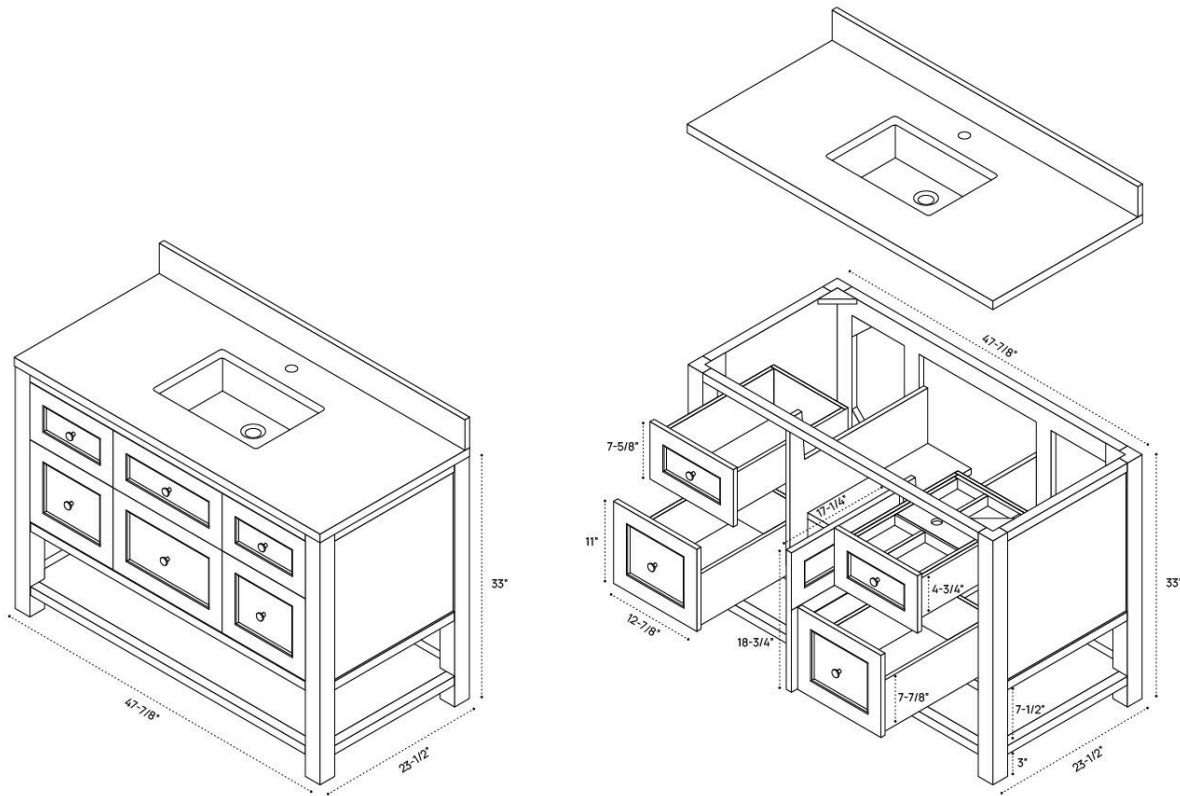

BRECKENRIDGE VANITY DIMENSION GUIDE | 30 INCH SINGLE

3D VIEW

FRONT VIEW

SIDE VIEW

BRECKENRIDGE VANITY DIMENSION GUIDE | 30 INCH WIDESPREAD

3D VIEW

FRONT VIEW

SIDE VIEW

BRECKENRIDGE VANITY DIMENSION GUIDE | 36 INCH SINGLE

3D VIEW

FRONT VIEW

SIDE VIEW

BRECKENRIDGE VANITY DIMENSION GUIDE | 36 INCH WIDESPREAD

3D VIEW

FRONT VIEW

SIDE VIEW

BRECKENRIDGE VANITY DIMENSION GUIDE | 48 INCH SINGLE

3D VIEW

FRONT VIEW

SIDE VIEW

BRECKENRIDGE VANITY DIMENSION GUIDE | 48 INCH WIDESPREAD

3D VIEW

FRONT VIEW

SIDE VIEW

BRECKENRIDGE VANITY DIMENSION GUIDE | 60 INCH SINGLE

3D VIEW

FRONT VIEW

SIDE VIEW

BRECKENRIDGE VANITY DIMENSION GUIDE | 60 INCH WIDESPREAD

3D VIEW

FRONT VIEW

SIDE VIEW