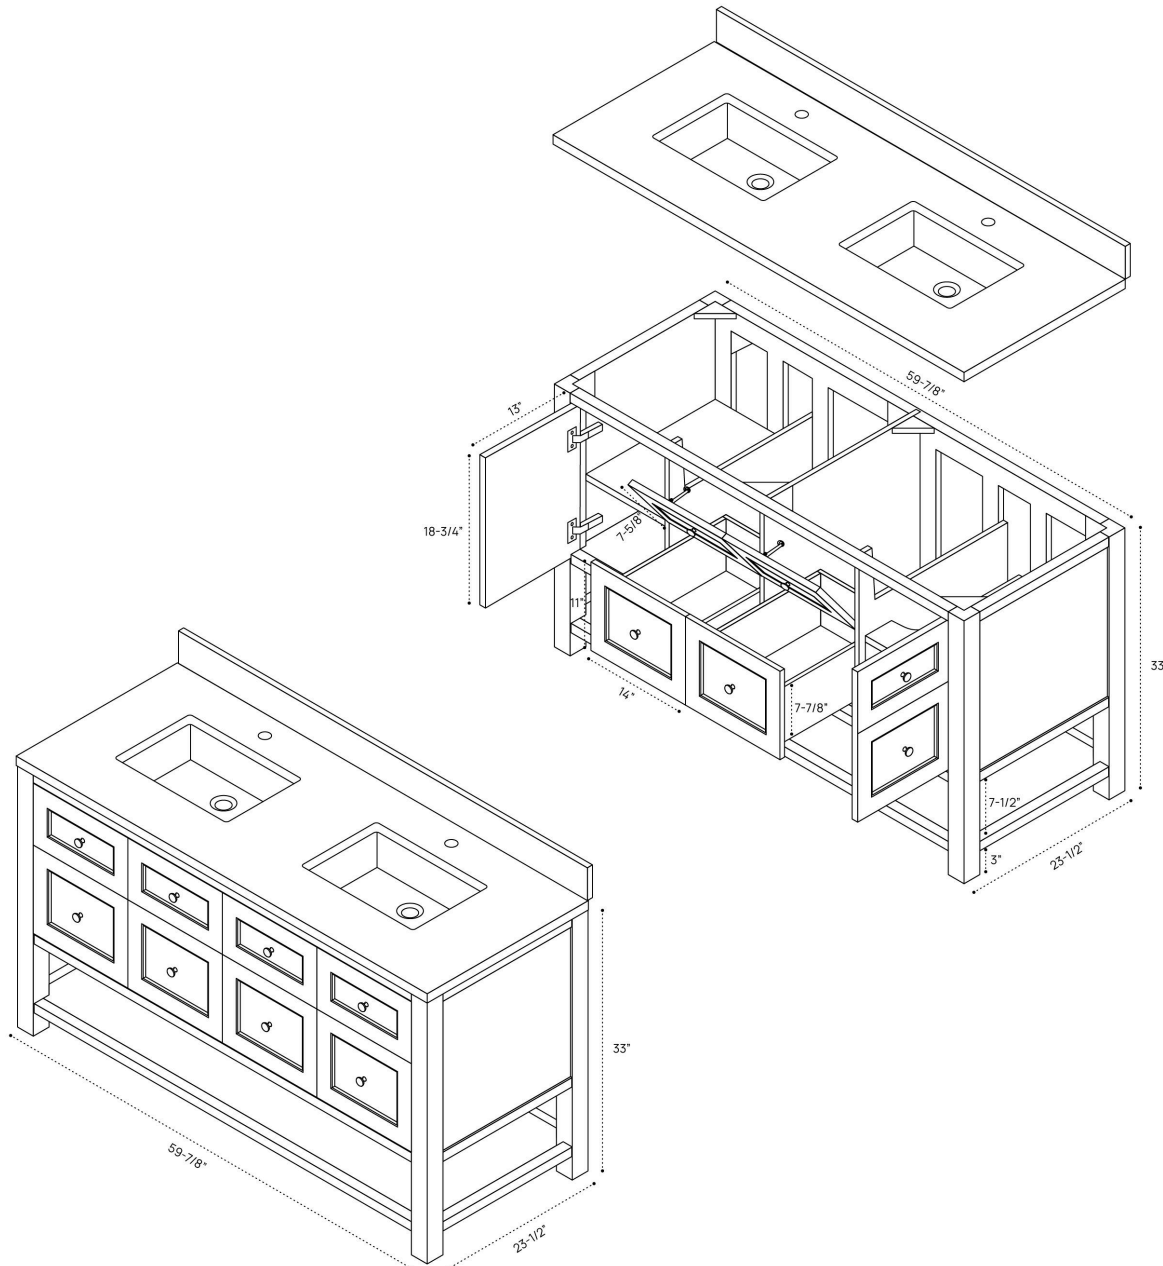

BRECKENRIDGE VANITY DIMENSION GUIDE | 30 INCH SINGLE

3D VIEW

FRONT VIEW

SIDE VIEW

BRECKENRIDGE VANITY DIMENSION GUIDE | 30 INCH WIDESPREAD

3D VIEW

FRONT VIEW

SIDE VIEW

BRECKENRIDGE VANITY DIMENSION GUIDE | 48 INCH SINGLE

3D VIEW

FRONT VIEW

SIDE VIEW

BRECKENRIDGE VANITY DIMENSION GUIDE | 48 INCH WIDESPREAD

3D VIEW

FRONT VIEW

SIDE VIEW

BRECKENRIDGE VANITY DIMENSION GUIDE | 60 INCH SINGLE

3D VIEW

FRONT VIEW

SIDE VIEW

BRECKENRIDGE VANITY DIMENSION GUIDE | 60 INCH WIDESPREAD

3D VIEW

FRONT VIEW

SIDE VIEW

BRECKENRIDGE VANITY DIMENSION GUIDE | 60 INCH DOUBLE SINGLE

3D VIEW

FRONT VIEW

SIDE VIEW

BRECKENRIDGE LINEN CABINET DIMENSION GUIDE | 22 X 80 INCH

3D VIEW

FRONT VIEW

SIDE VIEW