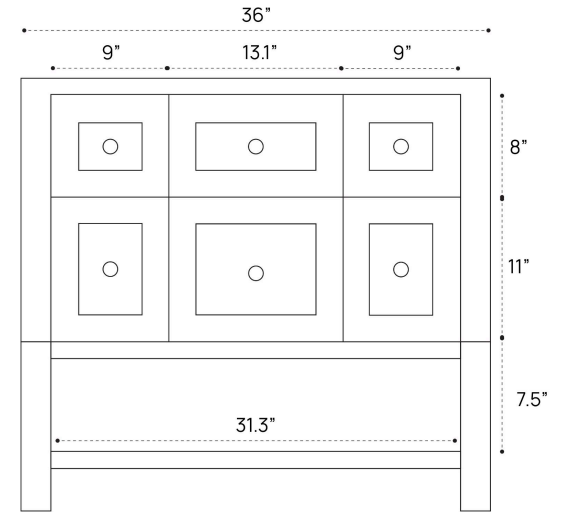

BRECKENRIDGE VANITY DIMENSION GUIDE | 30 INCH SINGLE

3D VIEW

FRONT VIEW

SIDE VIEW

BRECKENRIDGE VANITY DIMENSION GUIDE | 30 INCH WIDESPREAD

3D VIEW

FRONT VIEW

SIDE VIEW

BRECKENRIDGE VANITY DIMENSION GUIDE | 36 INCH SINGLE

3D VIEW

FRONT VIEW

SIDE VIEW

BRECKENRIDGE VANITY DIMENSION GUIDE | 36 INCH WIDESPREAD

3D VIEW

FRONT VIEW

SIDE VIEW

BRECKENRIDGE VANITY DIMENSION GUIDE | 48 INCH SINGLE

3D VIEW

FRONT VIEW

SIDE VIEW

BRECKENRIDGE VANITY DIMENSION GUIDE | 48 INCH WIDESPREAD

3D VIEW

FRONT VIEW

SIDE VIEW

BRECKENRIDGE VANITY DIMENSION GUIDE | 60 INCH DOUBLE SINGLE

3D VIEW

FRONT VIEW

SIDE VIEW

BRECKENRIDGE LINEN CABINET DIMENSION GUIDE | 22 X 80 INCH

3D VIEW

FRONT VIEW

SIDE VIEW