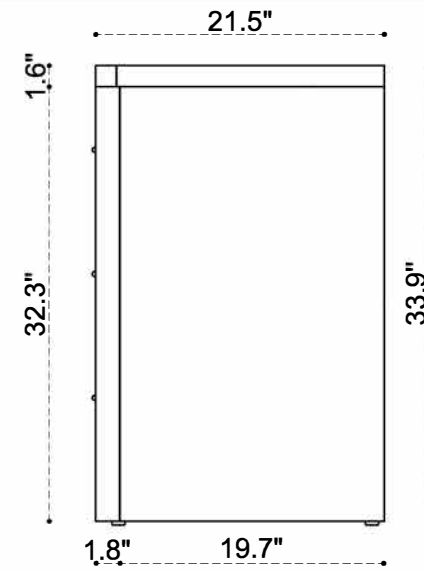

DIMENSION GUIDE CALLUM 36 INCH

tilebar

3D VIEW

BACK VIEW

SIDE VIEW

DIMENSION GUIDE CALLUM 60 INCH

tilebar

3D VIEW

BACK VIEW

SIDE VIEW