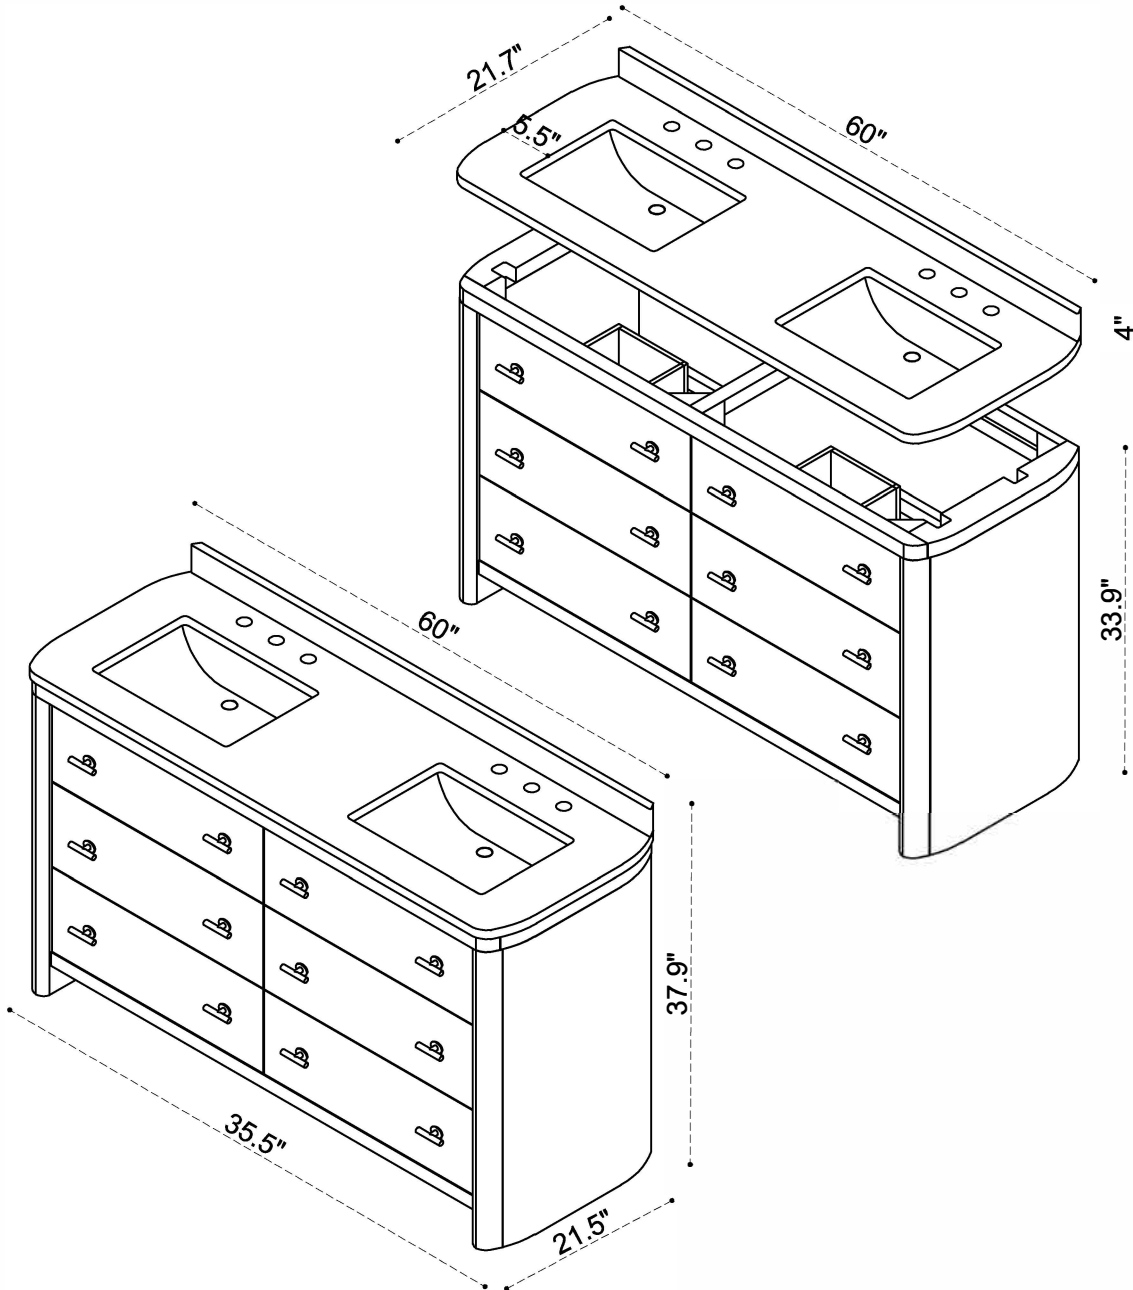

DIMENSION GUIDE CALLUM 36 INCH

tilebar

3D VIEW

BACK VIEW

SIDE VIEW

DIMENSION GUIDE CALLUM 60 INCH

tilebar

3D VIEW

BACK VIEW

SIDE VIEW