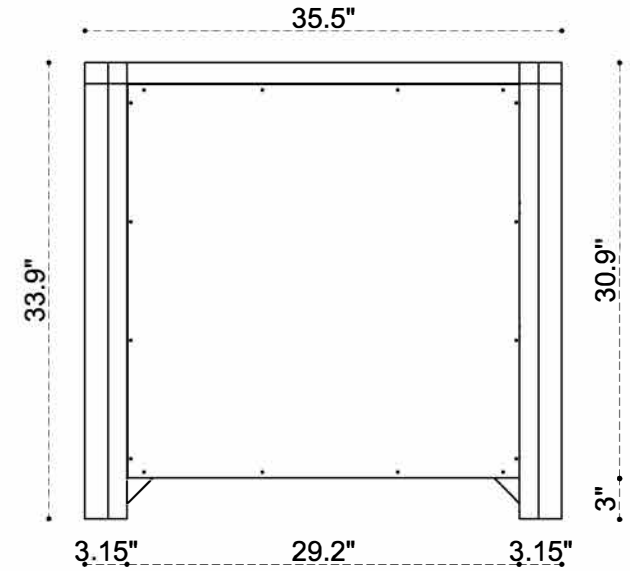

DIMENSION GUIDE CALLUM 36 INCH

tilebar

3D VIEW

BACK VIEW

SIDE VIEW

DIMENSION GUIDE CALLUM 60 INCH

tilebar

3D VIEW

BACK VIEW

SIDE VIEW