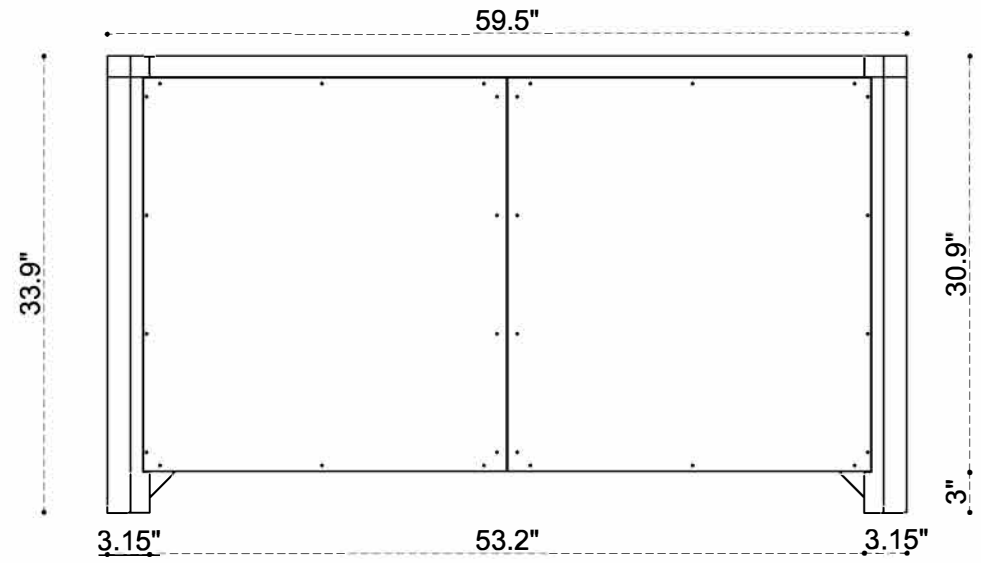

DIMENSION GUIDE CALLUM 36 INCH

tilebar

3D VIEW

BACK VIEW

SIDE VIEW

DIMENSION GUIDE CALLUM 60 INCH

tilebar

3D VIEW

BACK VIEW

SIDE VIEW