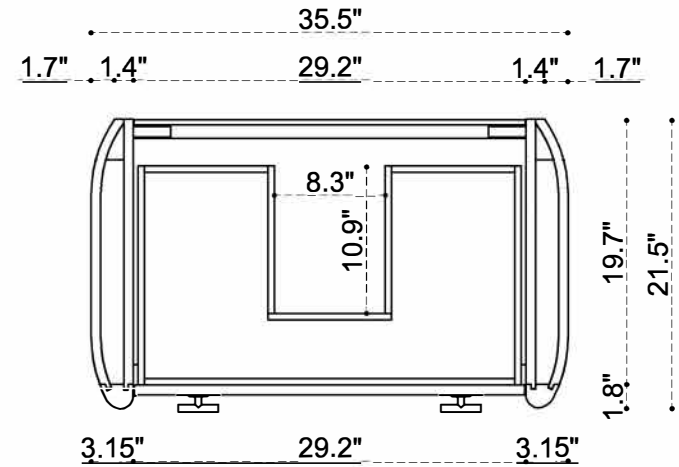

SIDE VIEW

TOP VIEW

FRONT VIEW

PLUMBING GUIDE CALLUM 60 INCH

tilebar

SIDE VIEW

TOP VIEW

FRONT VIEW