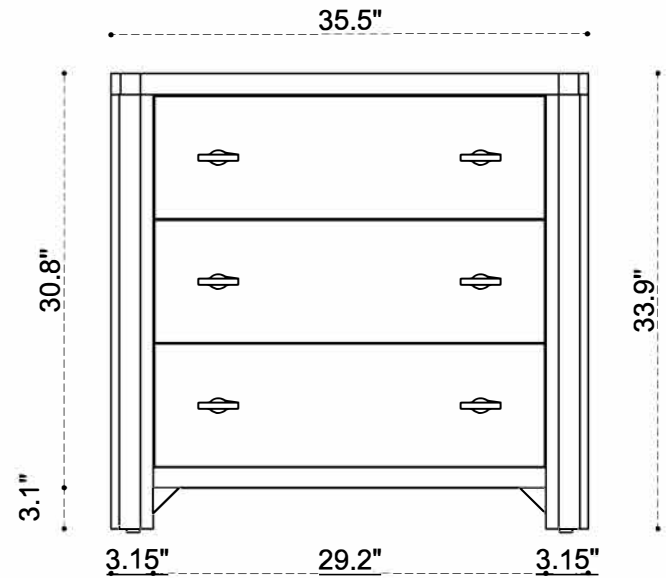

SIDE VIEW

TOP VIEW

FRONT VIEW

PLUMBING GUIDE CALLUM 60 INCH

tilebar

SIDE VIEW

TOP VIEW

FRONT VIEW