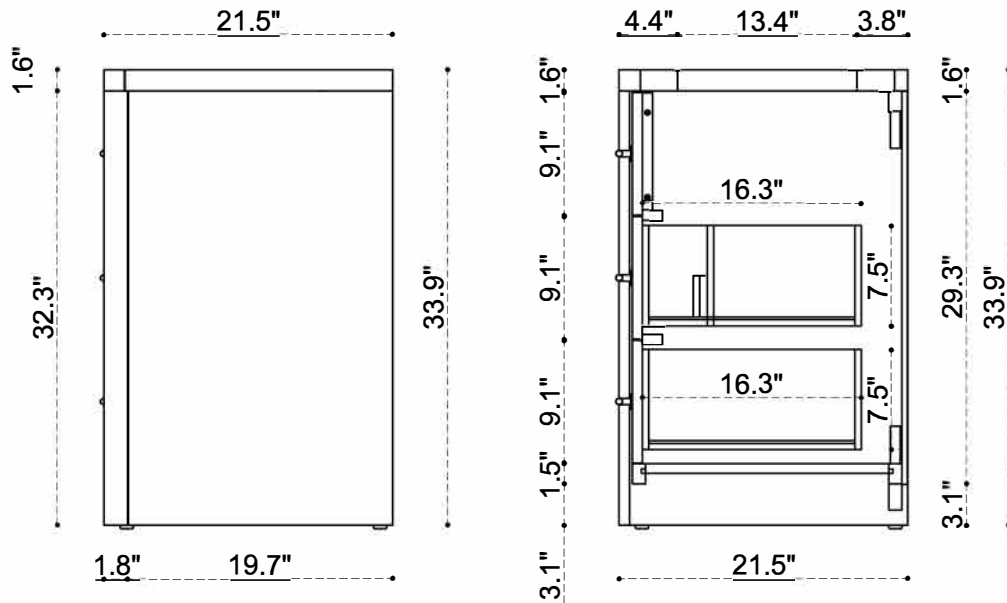

SIDE VIEW

TOP VIEW

FRONT VIEW

PLUMBING GUIDE CALLUM 60 INCH

tilebar

SIDE VIEW

TOP VIEW

FRONT VIEW