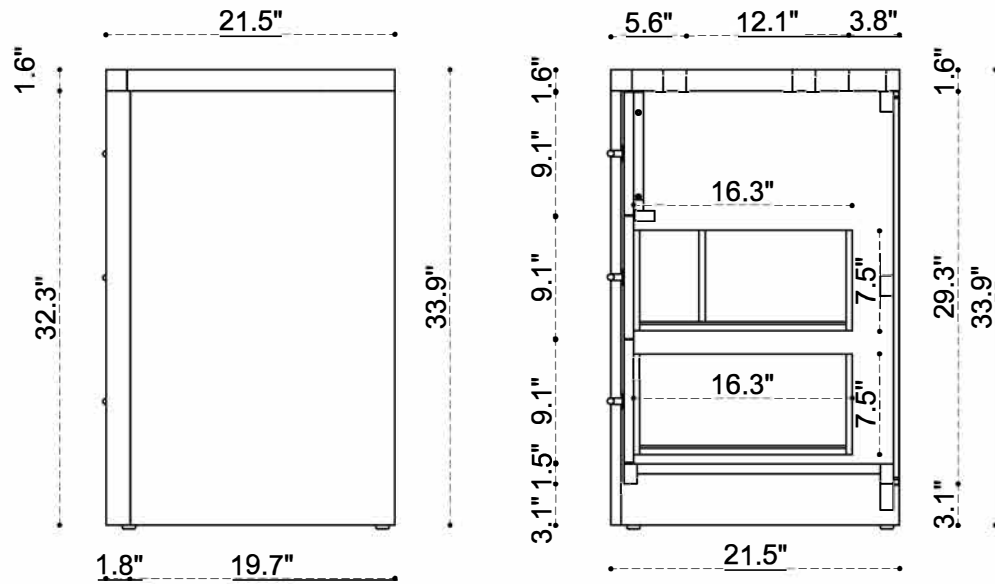

SIDE VIEW

TOP VIEW

FRONT VIEW

PLUMBING GUIDE CALLUM 60 INCH

tilebar

SIDE VIEW

TOP VIEW

FRONT VIEW