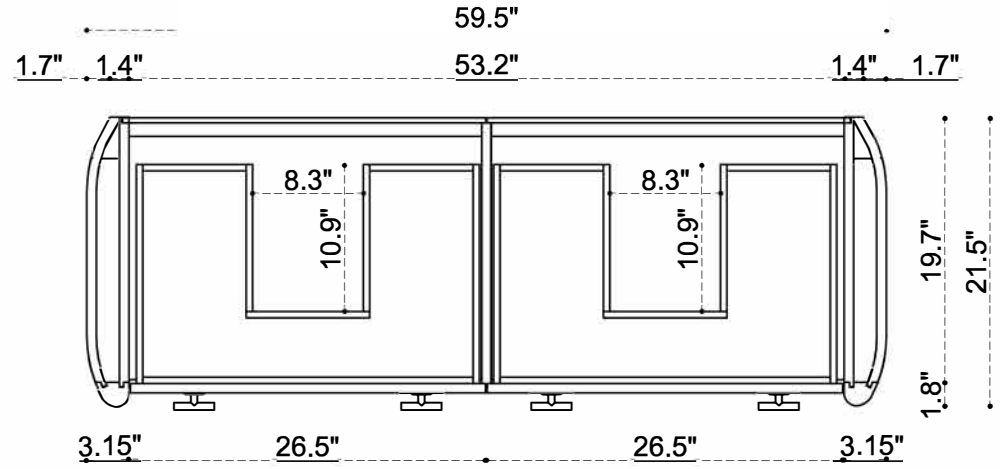

SIDE VIEW

TOP VIEW

FRONT VIEW

PLUMBING GUIDE CALLUM 60 INCH

tilebar

SIDE VIEW

TOP VIEW

FRONT VIEW