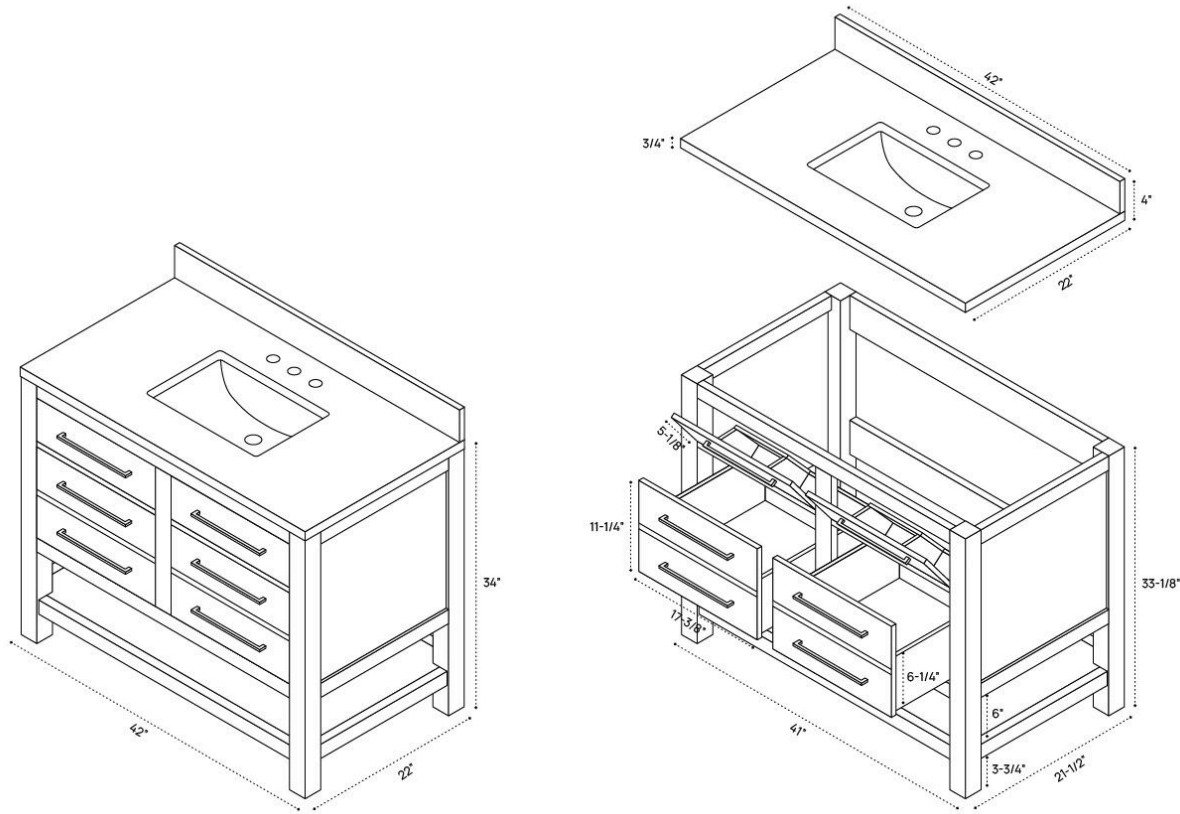

CARSON VANITY DIMENSION GUIDE | 30 INCH

3D VIEW

FRONT VIEW

SIDE VIEW

CARSON VANITY DIMENSION GUIDE | 36 INCH

3D VIEW

FRONT VIEW

SIDE VIEW

CARSON VANITY DIMENSION GUIDE | 42 INCH

3D VIEW

FRONT VIEW

SIDE VIEW