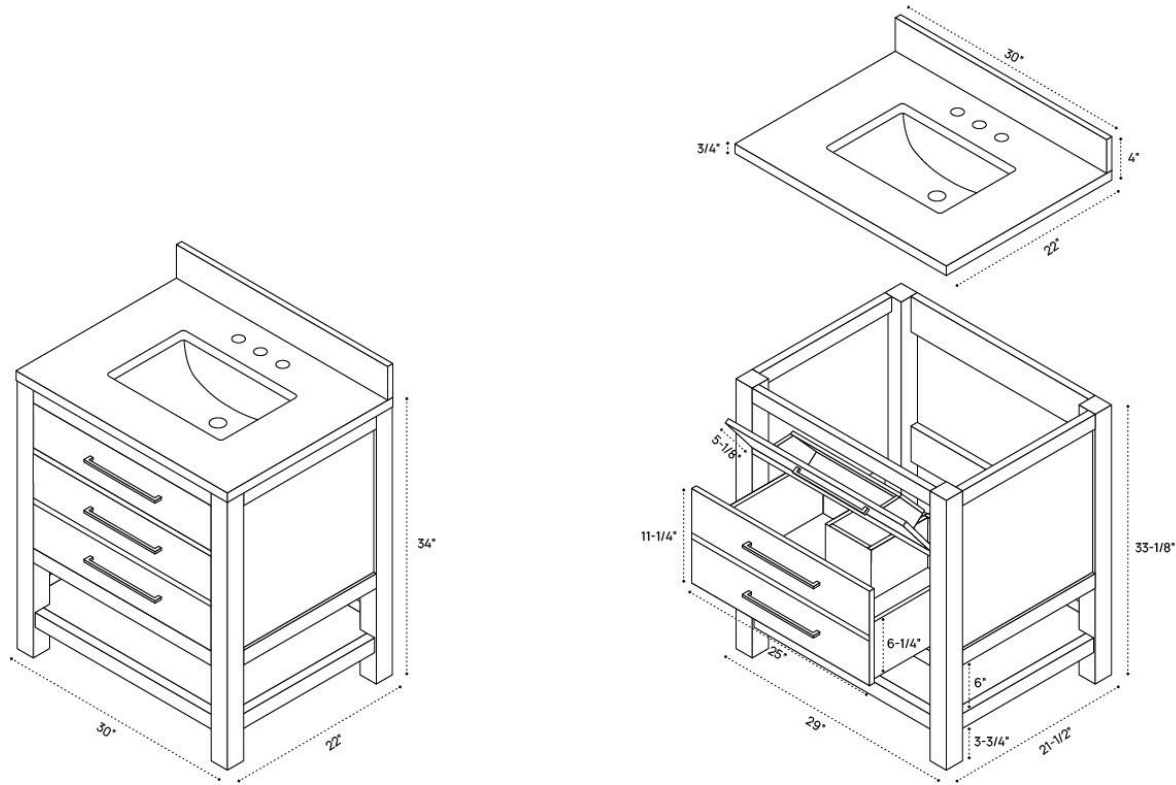

CARSON VANITY DIMENSION GUIDE | 30 INCH

3D VIEW

FRONT VIEW

SIDE VIEW

CARSON VANITY DIMENSION GUIDE | 36 INCH

3D VIEW

FRONT VIEW

SIDE VIEW

CARSON VANITY DIMENSION GUIDE | 42 INCH

3D VIEW

FRONT VIEW

SIDE VIEW