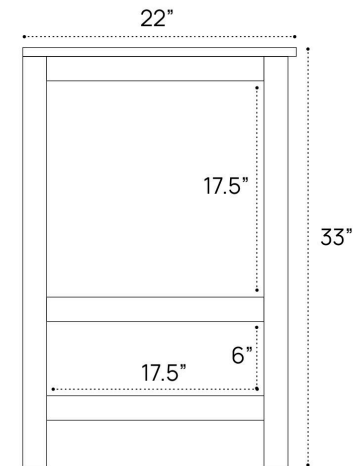

CARSON VANITY DIMENSION GUIDE | 30 INCH

3D VIEW

FRONT VIEW

SIDE VIEW

CARSON VANITY DIMENSION GUIDE | 36 INCH

3D VIEW

FRONT VIEW

SIDE VIEW

CARSON VANITY DIMENSION GUIDE | 42 INCH

3D VIEW

FRONT VIEW

SIDE VIEW