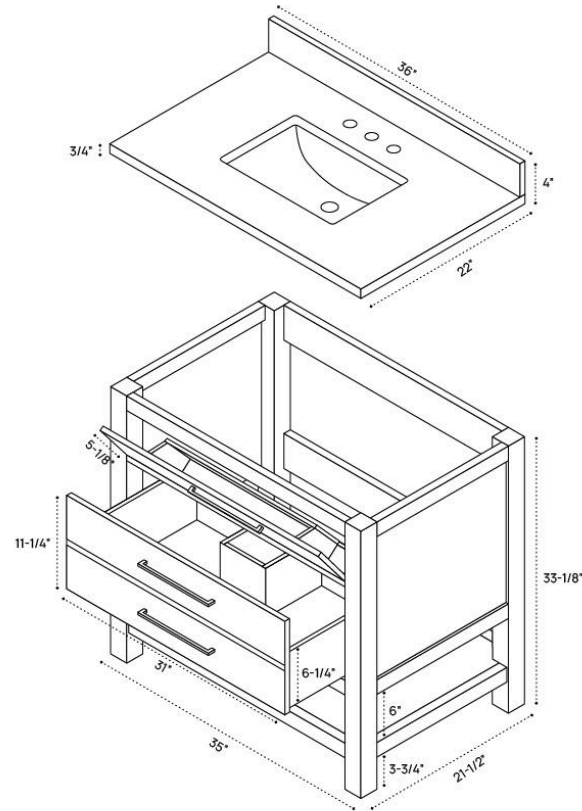

CARSON VANITY DIMENSION GUIDE | 30 INCH

3D VIEW

FRONT VIEW

SIDE VIEW

CARSON VANITY DIMENSION GUIDE | 36 INCH

3D VIEW

FRONT VIEW

SIDE VIEW

CARSON VANITY DIMENSION GUIDE | 42 INCH

3D VIEW

FRONT VIEW

SIDE VIEW