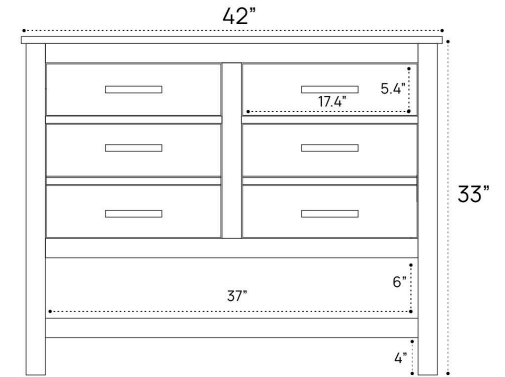

CARSON VANITY DIMENSION GUIDE | 30 INCH

3D VIEW

FRONT VIEW

SIDE VIEW

CARSON VANITY DIMENSION GUIDE | 36 INCH

3D VIEW

FRONT VIEW

SIDE VIEW

CARSON VANITY DIMENSION GUIDE | 42 INCH

3D VIEW

FRONT VIEW

SIDE VIEW