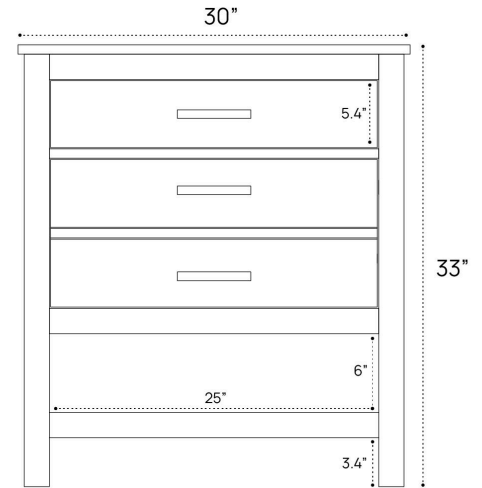

CARSON VANITY DIMENSION GUIDE | 30 INCH

3D VIEW

FRONT VIEW

SIDE VIEW

CARSON VANITY DIMENSION GUIDE | 36 INCH

3D VIEW

FRONT VIEW

SIDE VIEW

CARSON VANITY DIMENSION GUIDE | 42 INCH

3D VIEW

FRONT VIEW

SIDE VIEW