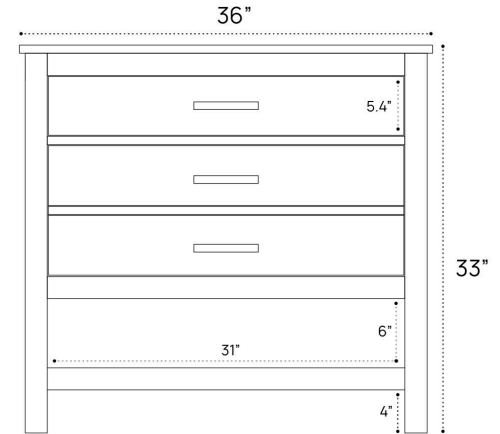

CARSON VANITY DIMENSION GUIDE | 30 INCH

3D VIEW

FRONT VIEW

SIDE VIEW

CARSON VANITY DIMENSION GUIDE | 36 INCH

3D VIEW

FRONT VIEW

SIDE VIEW

CARSON VANITY DIMENSION GUIDE | 42 INCH

3D VIEW

FRONT VIEW

SIDE VIEW