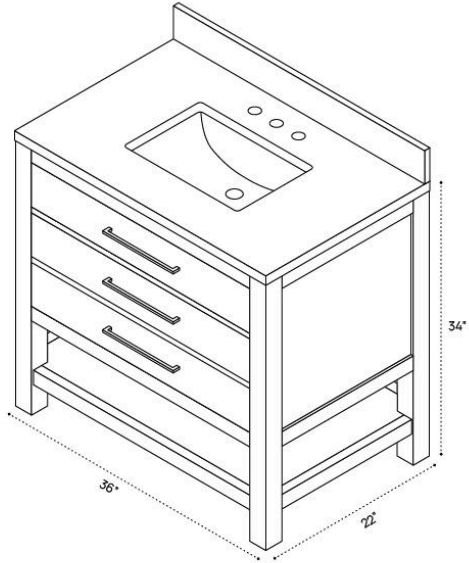

CARSON VANITY DIMENSION GUIDE | 30 INCH

3D VIEW

FRONT VIEW

SIDE VIEW

CARSON VANITY DIMENSION GUIDE | 36 INCH

3D VIEW

FRONT VIEW

SIDE VIEW

CARSON VANITY DIMENSION GUIDE | 42 INCH

3D VIEW

FRONT VIEW

SIDE VIEW