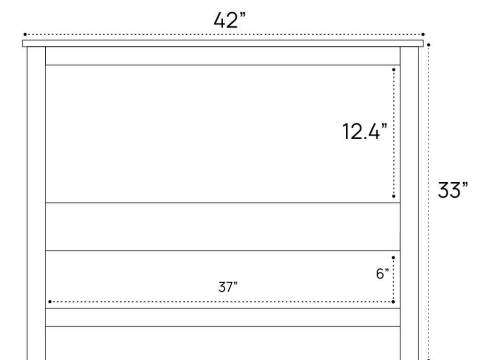

# CARSON VANITY PLUMBING GUIDE | 30 INCH

SIDE VIEW

TOP VIEW

BACK VIEW

# CARSON VANITY PLUMBING GUIDE | 36 INCH

SIDE VIEW

TOP VIEW

BACK VIEW

# CARSON VANITY PLUMBING GUIDE | 42 INCH

SIDE VIEW

TOP VIEW

BACK VIEW

# CARSON VANITY PLUMBING GUIDE | 48 INCH

SIDE VIEW

TOP VIEW

BACK VIEW