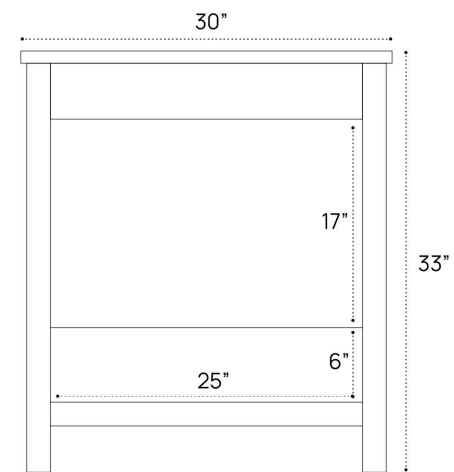

# CARSON VANITY PLUMBING GUIDE | 30 INCH

SIDE VIEW

TOP VIEW

BACK VIEW

# CARSON VANITY PLUMBING GUIDE | 36 INCH

SIDE VIEW

TOP VIEW

BACK VIEW

# CARSON VANITY PLUMBING GUIDE | 42 INCH

SIDE VIEW

TOP VIEW

BACK VIEW

# CARSON VANITY PLUMBING GUIDE | 48 INCH

SIDE VIEW

TOP VIEW

BACK VIEW