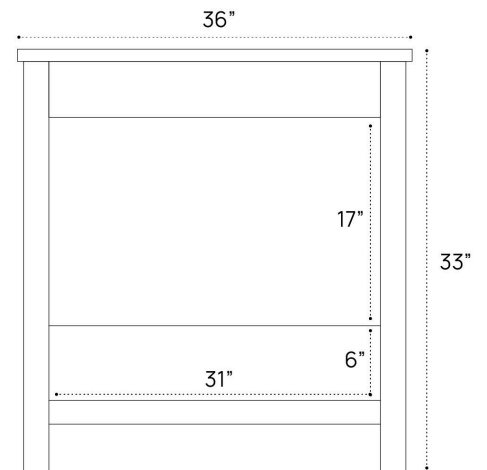

# CARSON VANITY PLUMBING GUIDE | 30 INCH

SIDE VIEW

TOP VIEW

BACK VIEW

# CARSON VANITY PLUMBING GUIDE | 36 INCH

SIDE VIEW

TOP VIEW

BACK VIEW

# CARSON VANITY PLUMBING GUIDE | 42 INCH

SIDE VIEW

TOP VIEW

BACK VIEW

# CARSON VANITY PLUMBING GUIDE | 48 INCH

SIDE VIEW

TOP VIEW

BACK VIEW