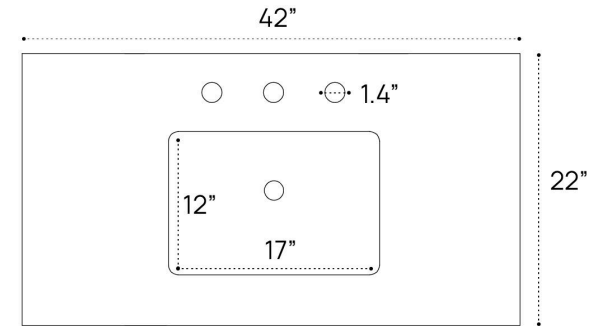

# CARSON VANITY PLUMBING GUIDE | 30 INCH

SIDE VIEW

TOP VIEW

BACK VIEW

# CARSON VANITY PLUMBING GUIDE | 36 INCH

SIDE VIEW

TOP VIEW

BACK VIEW

# CARSON VANITY PLUMBING GUIDE | 42 INCH

SIDE VIEW

TOP VIEW

BACK VIEW

# CARSON VANITY PLUMBING GUIDE | 48 INCH

SIDE VIEW

TOP VIEW

BACK VIEW