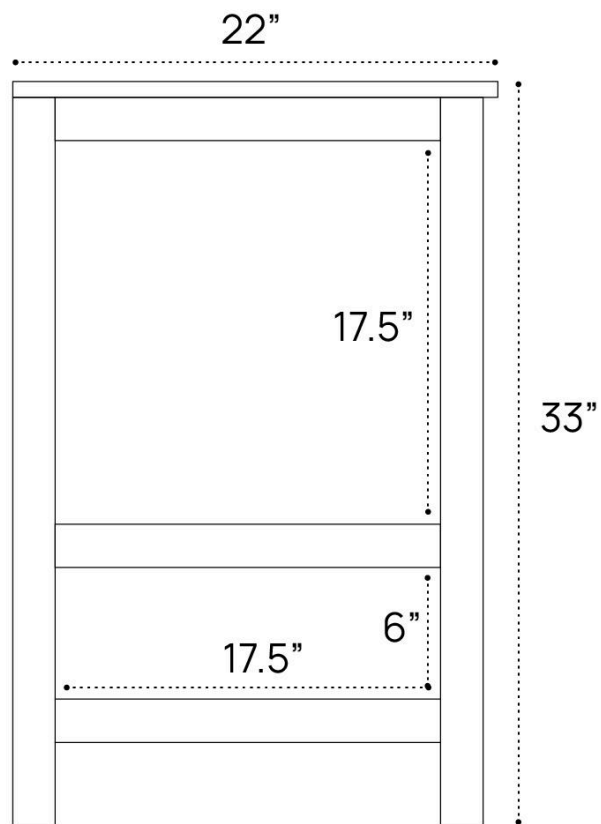

# CARSON VANITY PLUMBING GUIDE | 30 INCH

SIDE VIEW

TOP VIEW

BACK VIEW

# CARSON VANITY PLUMBING GUIDE | 36 INCH

SIDE VIEW

TOP VIEW

BACK VIEW

# CARSON VANITY PLUMBING GUIDE | 42 INCH

SIDE VIEW

TOP VIEW

BACK VIEW

# CARSON VANITY PLUMBING GUIDE | 48 INCH

SIDE VIEW

TOP VIEW

BACK VIEW