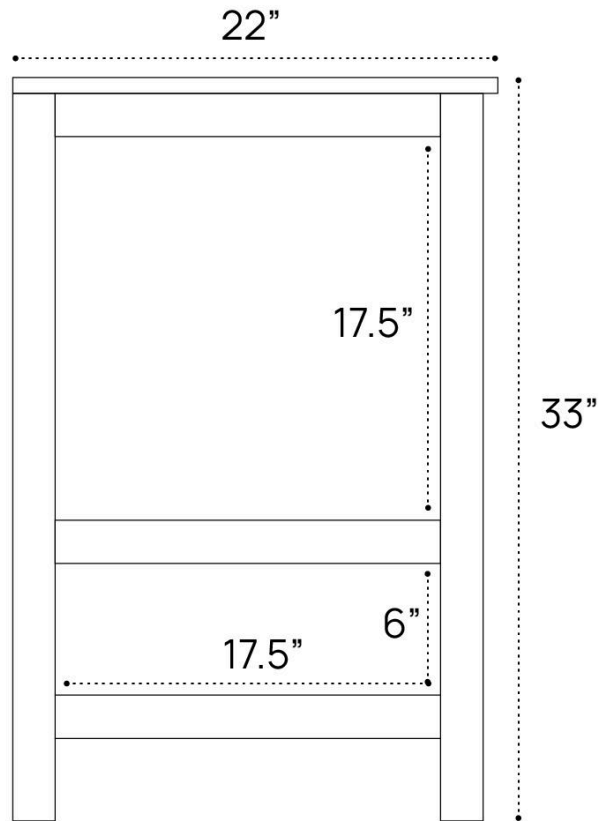

# CARSON VANITY PLUMBING GUIDE | 30 INCH

SIDE VIEW

TOP VIEW

BACK VIEW

# CARSON VANITY PLUMBING GUIDE | 36 INCH

SIDE VIEW

TOP VIEW

BACK VIEW

# CARSON VANITY PLUMBING GUIDE | 42 INCH

SIDE VIEW

TOP VIEW

BACK VIEW

# CARSON VANITY PLUMBING GUIDE | 48 INCH

SIDE VIEW

TOP VIEW

BACK VIEW