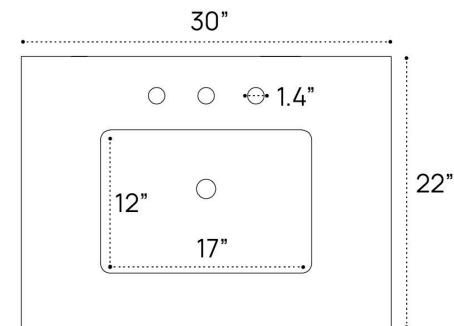

# CARSON VANITY PLUMBING GUIDE | 30 INCH

SIDE VIEW

TOP VIEW

BACK VIEW

# CARSON VANITY PLUMBING GUIDE | 36 INCH

SIDE VIEW

TOP VIEW

BACK VIEW

# CARSON VANITY PLUMBING GUIDE | 42 INCH

SIDE VIEW

TOP VIEW

BACK VIEW

# CARSON VANITY PLUMBING GUIDE | 48 INCH

SIDE VIEW

TOP VIEW

BACK VIEW