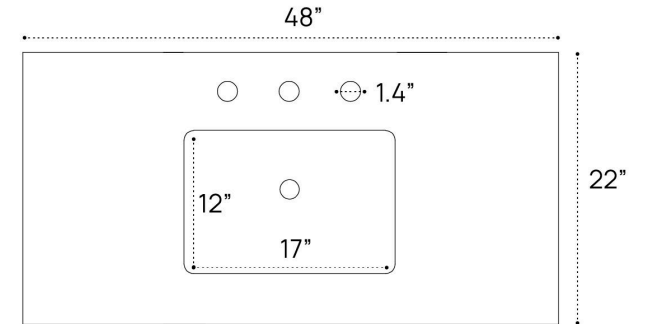

# CARSON VANITY PLUMBING GUIDE | 30 INCH

SIDE VIEW

TOP VIEW

BACK VIEW

# CARSON VANITY PLUMBING GUIDE | 36 INCH

SIDE VIEW

TOP VIEW

BACK VIEW

# CARSON VANITY PLUMBING GUIDE | 42 INCH

SIDE VIEW

TOP VIEW

BACK VIEW

# CARSON VANITY PLUMBING GUIDE | 48 INCH

SIDE VIEW

TOP VIEW

BACK VIEW