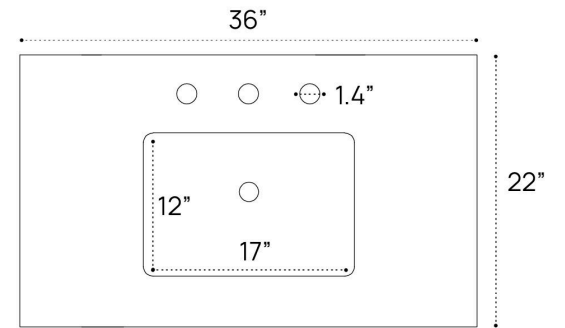

# CARSON VANITY PLUMBING GUIDE | 30 INCH

SIDE VIEW

TOP VIEW

BACK VIEW

# CARSON VANITY PLUMBING GUIDE | 36 INCH

SIDE VIEW

TOP VIEW

BACK VIEW

# CARSON VANITY PLUMBING GUIDE | 42 INCH

SIDE VIEW

TOP VIEW

BACK VIEW

# CARSON VANITY PLUMBING GUIDE | 48 INCH

SIDE VIEW

TOP VIEW

BACK VIEW