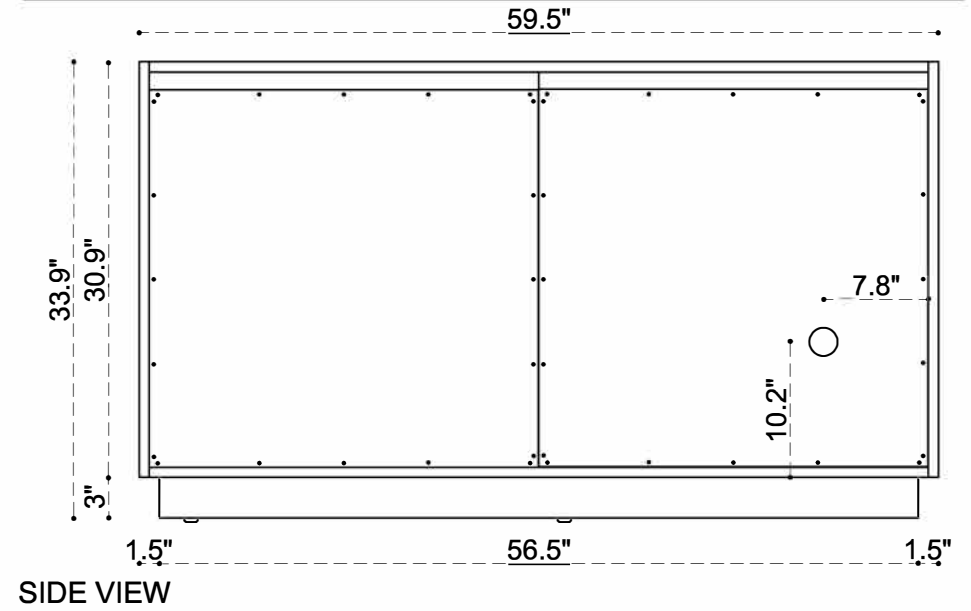

# DIMENSION GUIDE CORBIN 30 INCH

3D VIEW

BACK VIEW

SIDE VIEW

# DIMENSION GUIDE CORBIN 36 INCH

3D VIEW

BACK VIEW

# DIMENSION GUIDE CORBIN 60 INCH

3D VIEW

BACK VIEW

SIDE VIEW