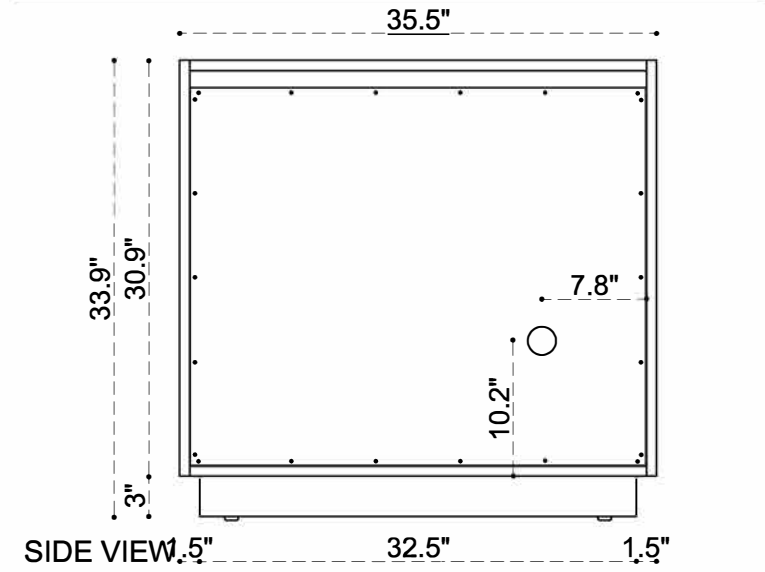

# DIMENSION GUIDE CORBIN 30 INCH

3D VIEW

BACK VIEW

SIDE VIEW

# DIMENSION GUIDE CORBIN 36 INCH

3D VIEW

BACK VIEW

# DIMENSION GUIDE CORBIN 60 INCH

3D VIEW

BACK VIEW

SIDE VIEW