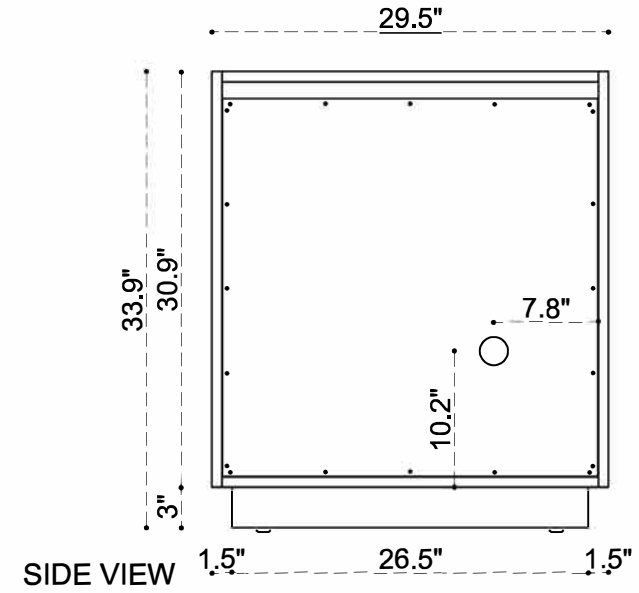

# DIMENSION GUIDE CORBIN 30 INCH

3D VIEW

BACK VIEW

SIDE VIEW

# DIMENSION GUIDE CORBIN 36 INCH

3D VIEW

BACK VIEW

# DIMENSION GUIDE CORBIN 60 INCH

3D VIEW

BACK VIEW

SIDE VIEW