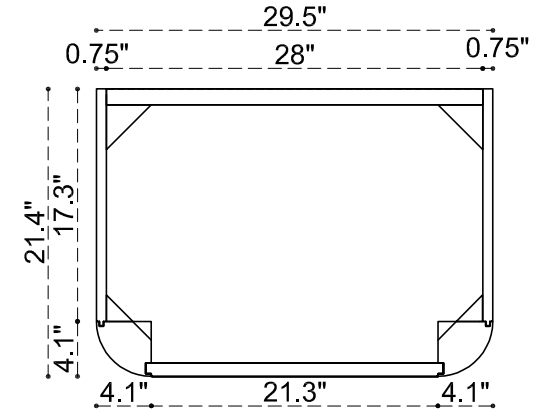

PLUMBING GUIDE CORBIN 30 INCH

SIDE VIEW

TOP VIEW

BACK VIEW

PLUMBING GUIDE CORBIN 36 INCH

SIDE VIEW

TOP VIEW

BACK VIEW

PLUMBING GUIDE CORBIN 60 INCH

SIDE VIEW

TOP VIEW

BACK VIEW