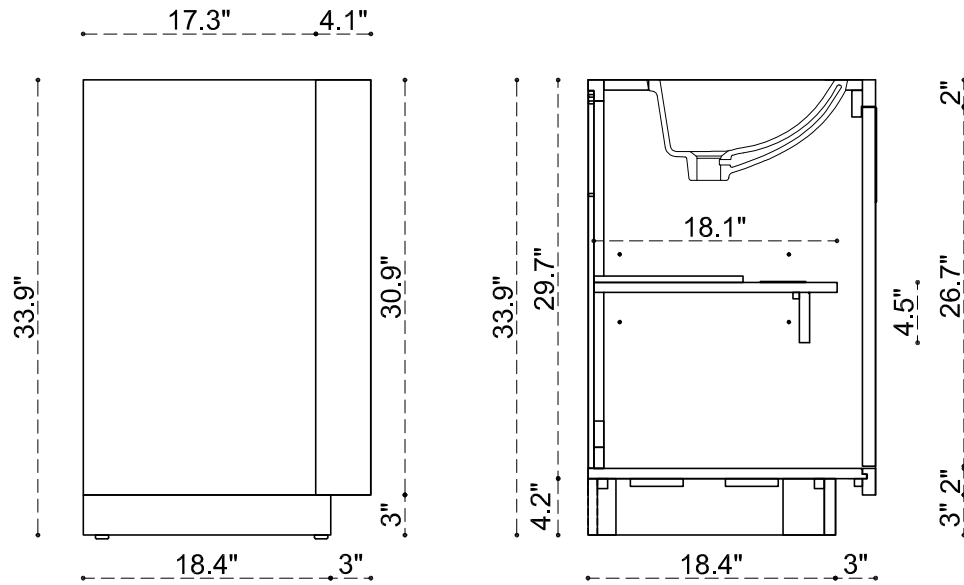

PLUMBING GUIDE CORBIN 30 INCH

SIDE VIEW

TOP VIEW

BACK VIEW

PLUMBING GUIDE CORBIN 36 INCH

SIDE VIEW

TOP VIEW

BACK VIEW

PLUMBING GUIDE CORBIN 60 INCH

SIDE VIEW

TOP VIEW

BACK VIEW