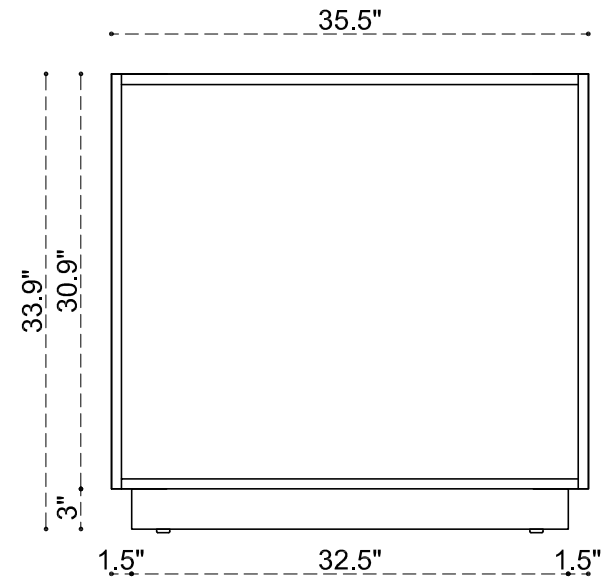

PLUMBING GUIDE CORBIN 30 INCH

SIDE VIEW

TOP VIEW

BACK VIEW

PLUMBING GUIDE CORBIN 36 INCH

SIDE VIEW

TOP VIEW

BACK VIEW

PLUMBING GUIDE CORBIN 60 INCH

SIDE VIEW

TOP VIEW

BACK VIEW