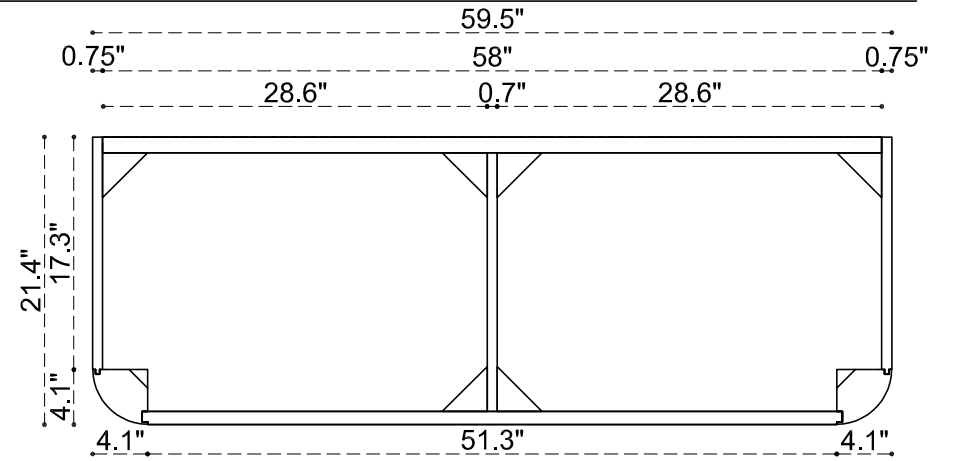

PLUMBING GUIDE CORBIN 30 INCH

SIDE VIEW

TOP VIEW

BACK VIEW

PLUMBING GUIDE CORBIN 36 INCH

SIDE VIEW

TOP VIEW

BACK VIEW

PLUMBING GUIDE CORBIN 60 INCH

SIDE VIEW

TOP VIEW

BACK VIEW