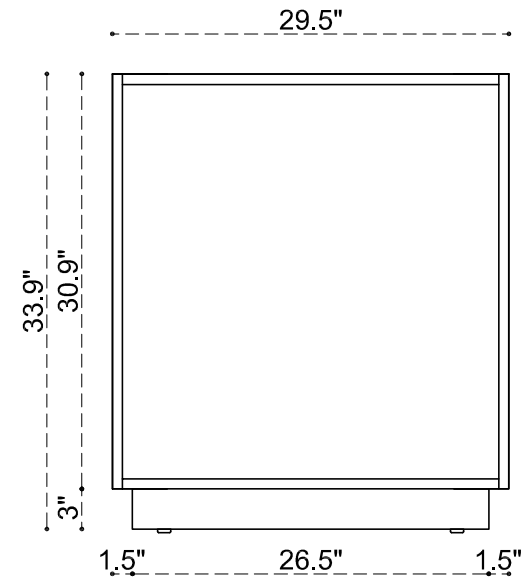

PLUMBING GUIDE CORBIN 30 INCH

SIDE VIEW

TOP VIEW

BACK VIEW

PLUMBING GUIDE CORBIN 36 INCH

SIDE VIEW

TOP VIEW

BACK VIEW

PLUMBING GUIDE CORBIN 60 INCH

SIDE VIEW

TOP VIEW

BACK VIEW