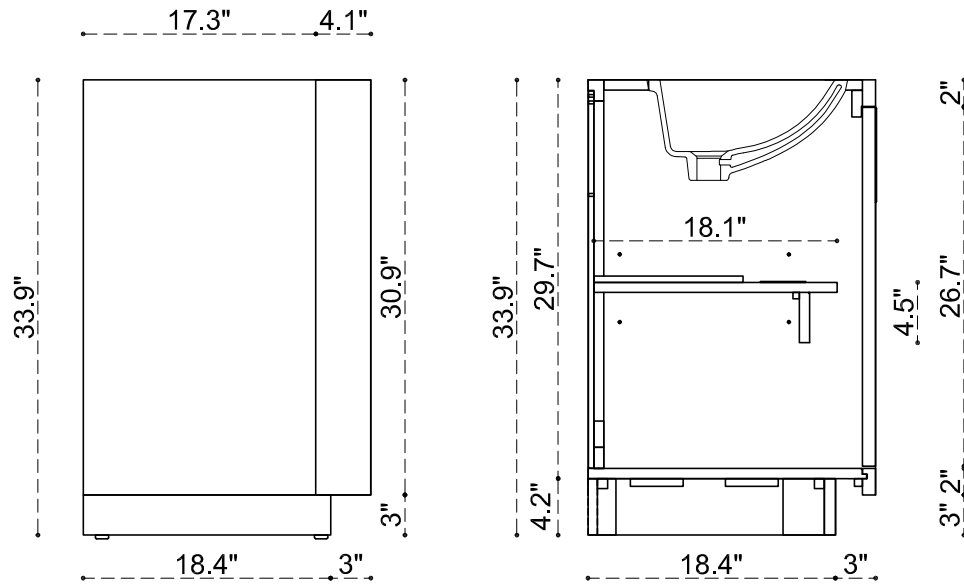

PLUMBING GUIDE CORBIN 30 INCH

SIDE VIEW

TOP VIEW

BACK VIEW

PLUMBING GUIDE CORBIN 36 INCH

SIDE VIEW

TOP VIEW

BACK VIEW

PLUMBING GUIDE CORBIN 60 INCH

SIDE VIEW

TOP VIEW

BACK VIEW