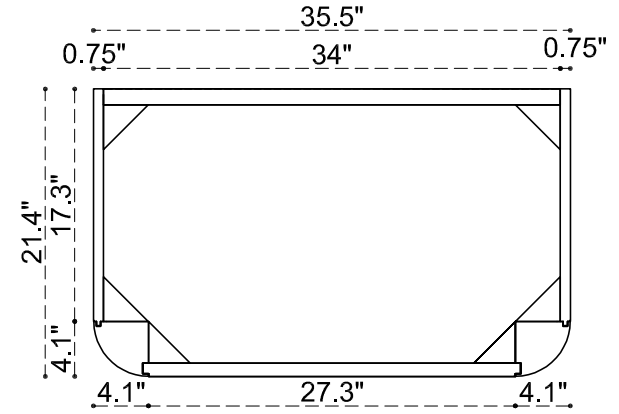

PLUMBING GUIDE CORBIN 30 INCH

SIDE VIEW

TOP VIEW

BACK VIEW

PLUMBING GUIDE CORBIN 36 INCH

SIDE VIEW

TOP VIEW

BACK VIEW

PLUMBING GUIDE CORBIN 60 INCH

SIDE VIEW

TOP VIEW

BACK VIEW