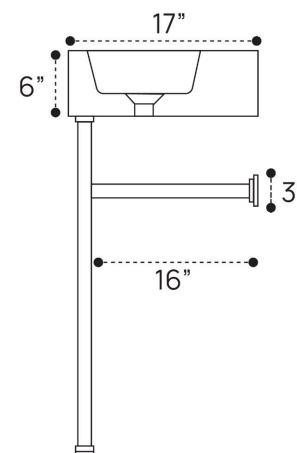

APOLLO DIMENSION GUIDE | 39 INCH | SINGLE FAUCET

3D VIEW

FRONT VIEW

SIDE VIEW

APOLLO DIMENSION GUIDE | 39 INCH | WIDESPREAD FAUCET

3D VIEW

FRONT VIEW

SIDE VIEW

APOLLO DIMENSION GUIDE | 39 INCH | NO HOLE FAUCET

3D VIEW

FRONT VIEW

SIDE VIEW