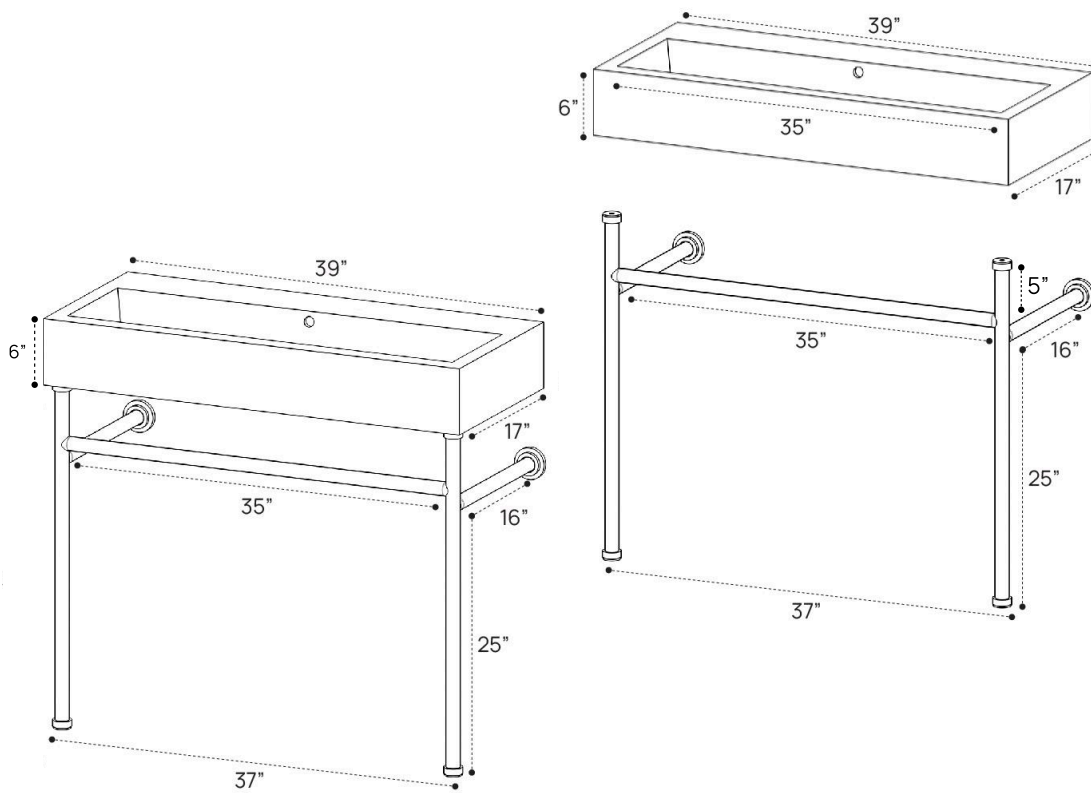

APOLLO DIMENSION GUIDE | 39 INCH | SINGLE FAUCET

3D VIEW

FRONT VIEW

SIDE VIEW

APOLLO DIMENSION GUIDE | 39 INCH | WIDESPREAD FAUCET

3D VIEW

FRONT VIEW

SIDE VIEW

APOLLO DIMENSION GUIDE | 39 INCH | NO HOLE FAUCET

3D VIEW

FRONT VIEW

SIDE VIEW