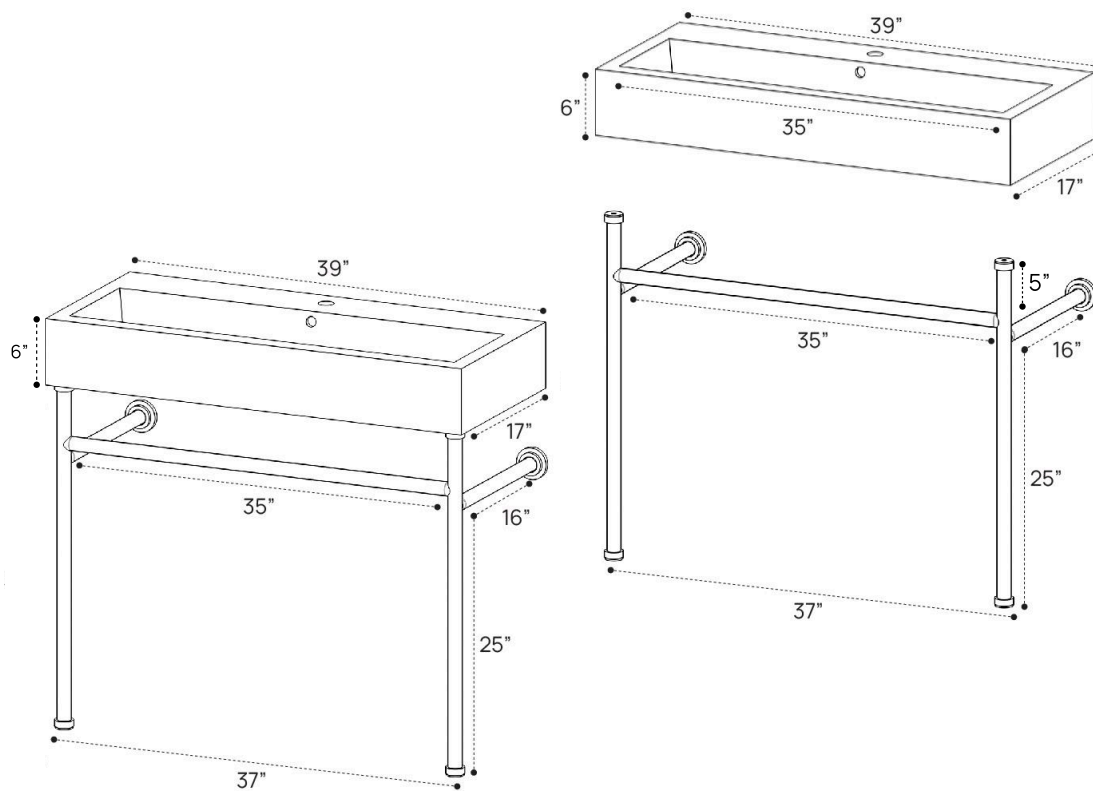

APOLLO DIMENSION GUIDE | 39 INCH | SINGLE FAUCET

3D VIEW

FRONT VIEW

SIDE VIEW

APOLLO DIMENSION GUIDE | 39 INCH | WIDESPREAD FAUCET

3D VIEW

FRONT VIEW

SIDE VIEW

APOLLO DIMENSION GUIDE | 39 INCH | NO HOLE FAUCET

3D VIEW

FRONT VIEW

SIDE VIEW