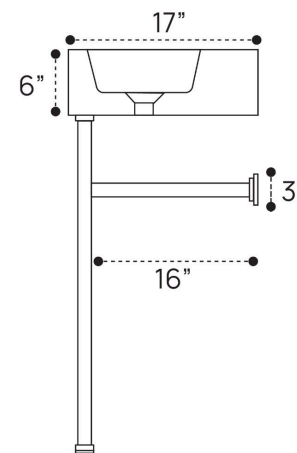

APOLLO DIMENSION GUIDE | 39 INCH | SINGLE FAUCET

3D VIEW

FRONT VIEW

SIDE VIEW

APOLLO DIMENSION GUIDE | 39 INCH | WIDESPREAD FAUCET

3D VIEW

FRONT VIEW

SIDE VIEW

APOLLO DIMENSION GUIDE | 39 INCH | NO HOLE FAUCET

3D VIEW

FRONT VIEW

SIDE VIEW