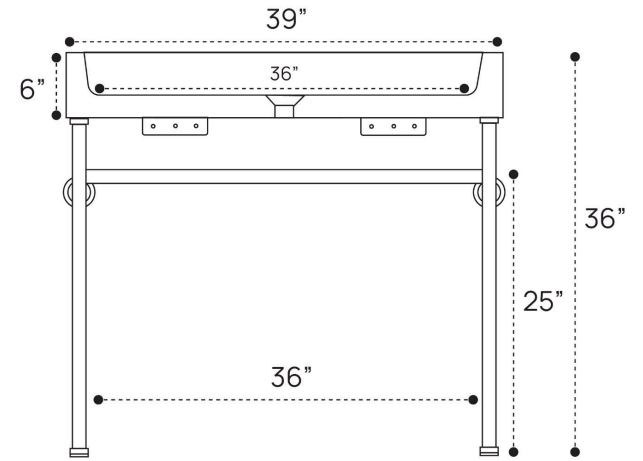

APOLLO DIMENSION GUIDE | 39 INCH | SINGLE FAUCET

3D VIEW

FRONT VIEW

SIDE VIEW

APOLLO DIMENSION GUIDE | 39 INCH | WIDESPREAD FAUCET

3D VIEW

FRONT VIEW

SIDE VIEW

APOLLO DIMENSION GUIDE | 39 INCH | NO HOLE FAUCET

3D VIEW

FRONT VIEW

SIDE VIEW