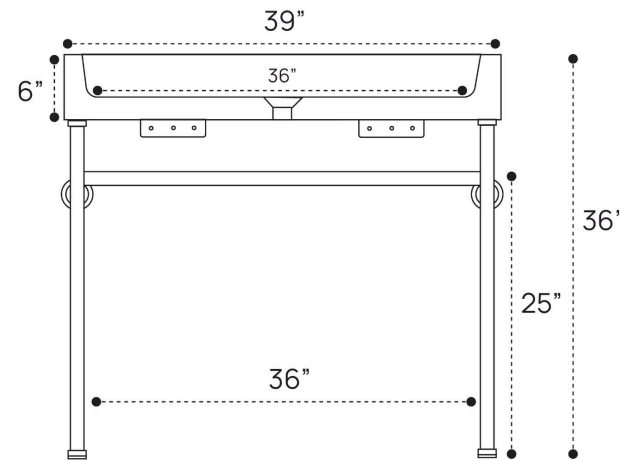

APOLLO DIMENSION GUIDE | 39 INCH | SINGLE FAUCET

3D VIEW

FRONT VIEW

SIDE VIEW

APOLLO DIMENSION GUIDE | 39 INCH | WIDESPREAD FAUCET

3D VIEW

FRONT VIEW

SIDE VIEW

APOLLO DIMENSION GUIDE | 39 INCH | NO HOLE FAUCET

3D VIEW

FRONT VIEW

SIDE VIEW