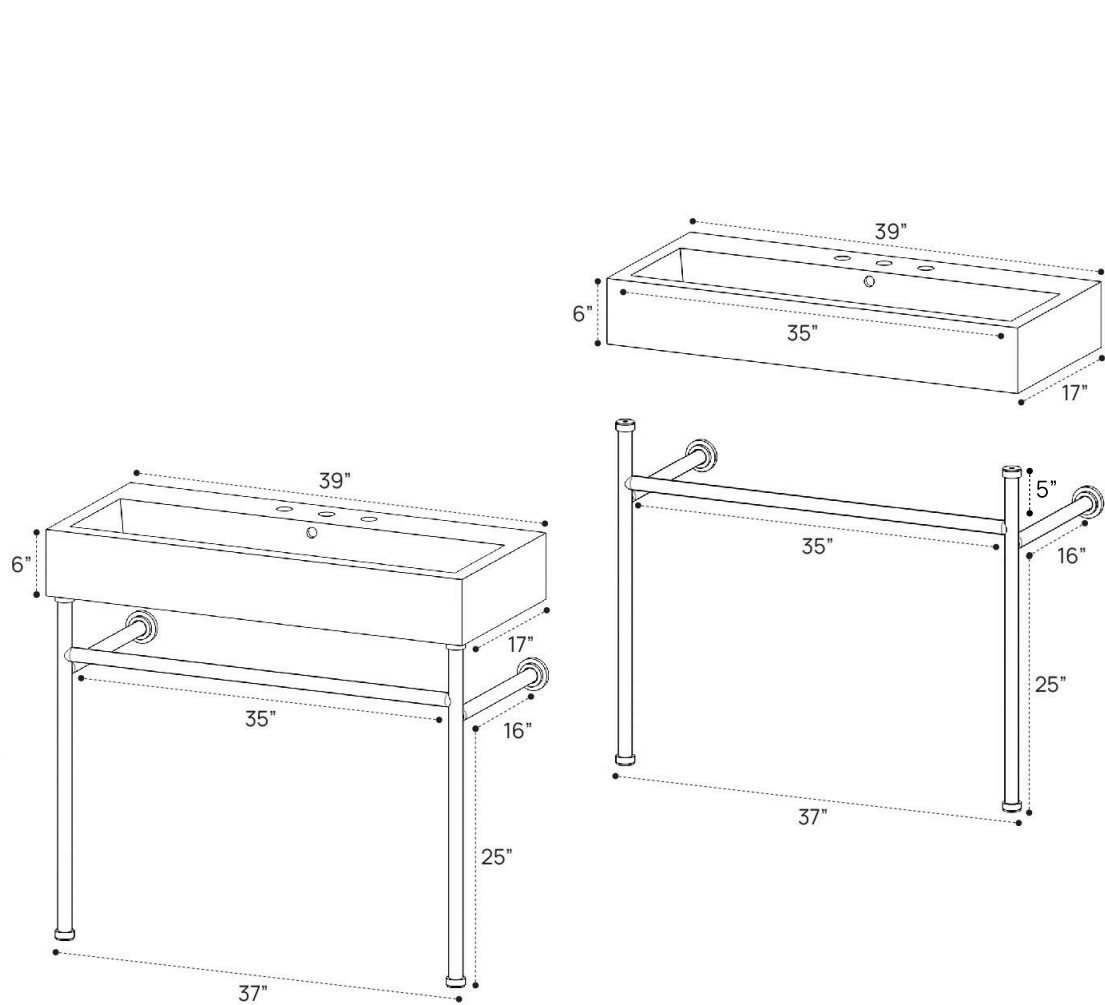

APOLLO DIMENSION GUIDE | 39 INCH | SINGLE FAUCET

3D VIEW

FRONT VIEW

SIDE VIEW

APOLLO DIMENSION GUIDE | 39 INCH | WIDESPREAD FAUCET

3D VIEW

FRONT VIEW

SIDE VIEW

APOLLO DIMENSION GUIDE | 39 INCH | NO HOLE FAUCET

3D VIEW

FRONT VIEW

SIDE VIEW