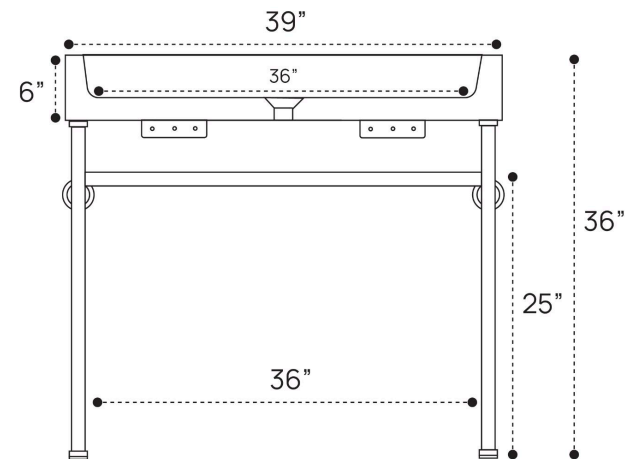

APOLLO DIMENSION GUIDE | 39 INCH | SINGLE FAUCET

3D VIEW

FRONT VIEW

SIDE VIEW

APOLLO DIMENSION GUIDE | 39 INCH | WIDESPREAD FAUCET

3D VIEW

FRONT VIEW

SIDE VIEW

APOLLO DIMENSION GUIDE | 39 INCH | NO HOLE FAUCET

3D VIEW

FRONT VIEW

SIDE VIEW