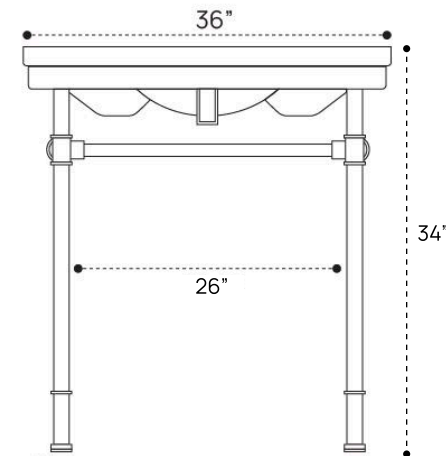

CHARLES VANITY DIMENSION GUIDE | 36 INCH

3D VIEW

FRONT VIEW

SIDE VIEW