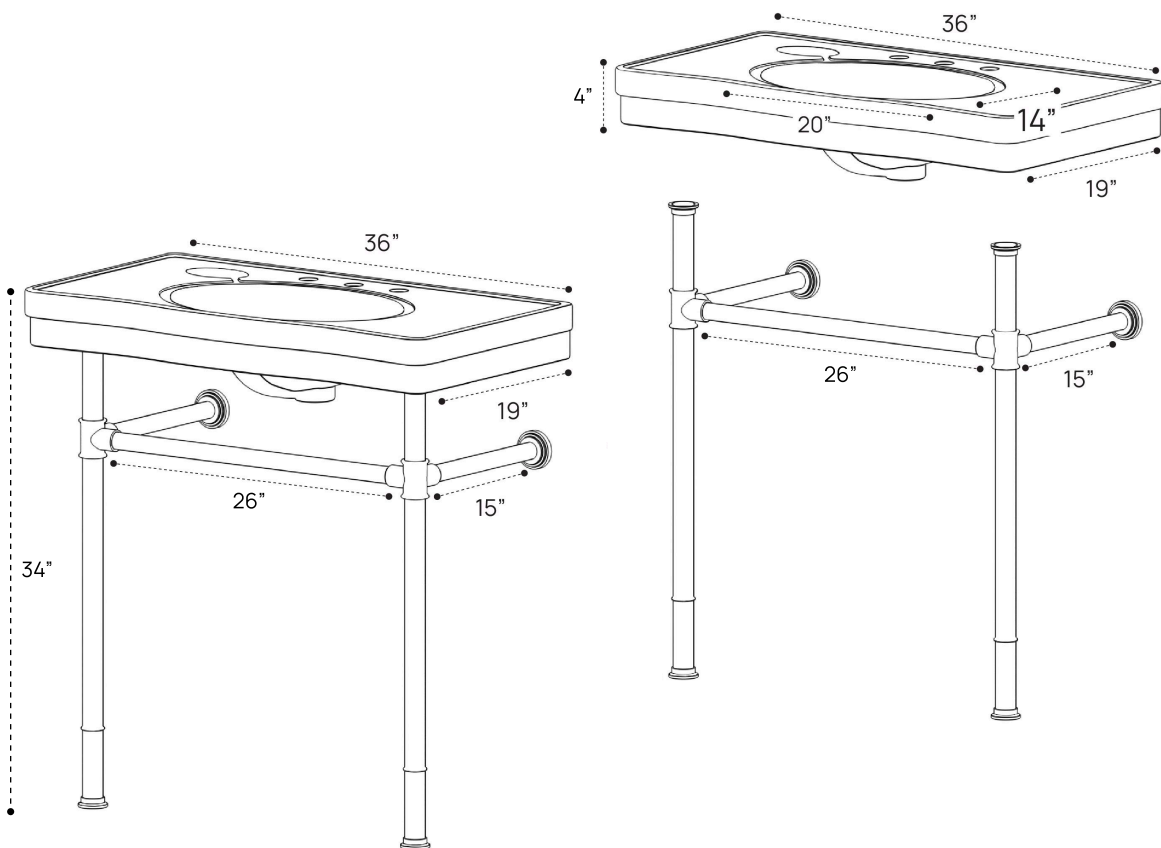

CHARLES VANITY DIMENSION GUIDE | 36 INCH

3D VIEW

FRONT VIEW

SIDE VIEW