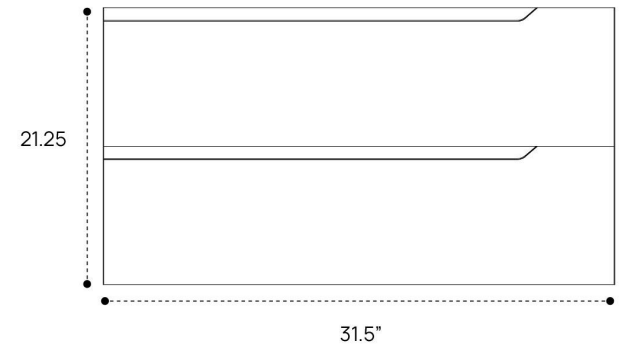

DIMENSION GUIDE DUO VANITY 32"

3D VIEW

FRONT VIEW

SIDE VIEW