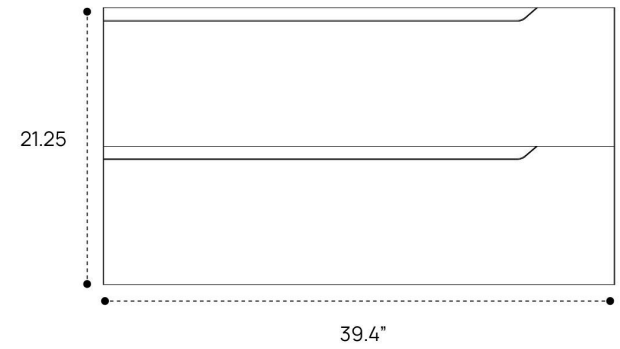

DIMENSION GUIDE DUO VANITY 40"

3D VIEW

FRONT VIEW

SIDE VIEW