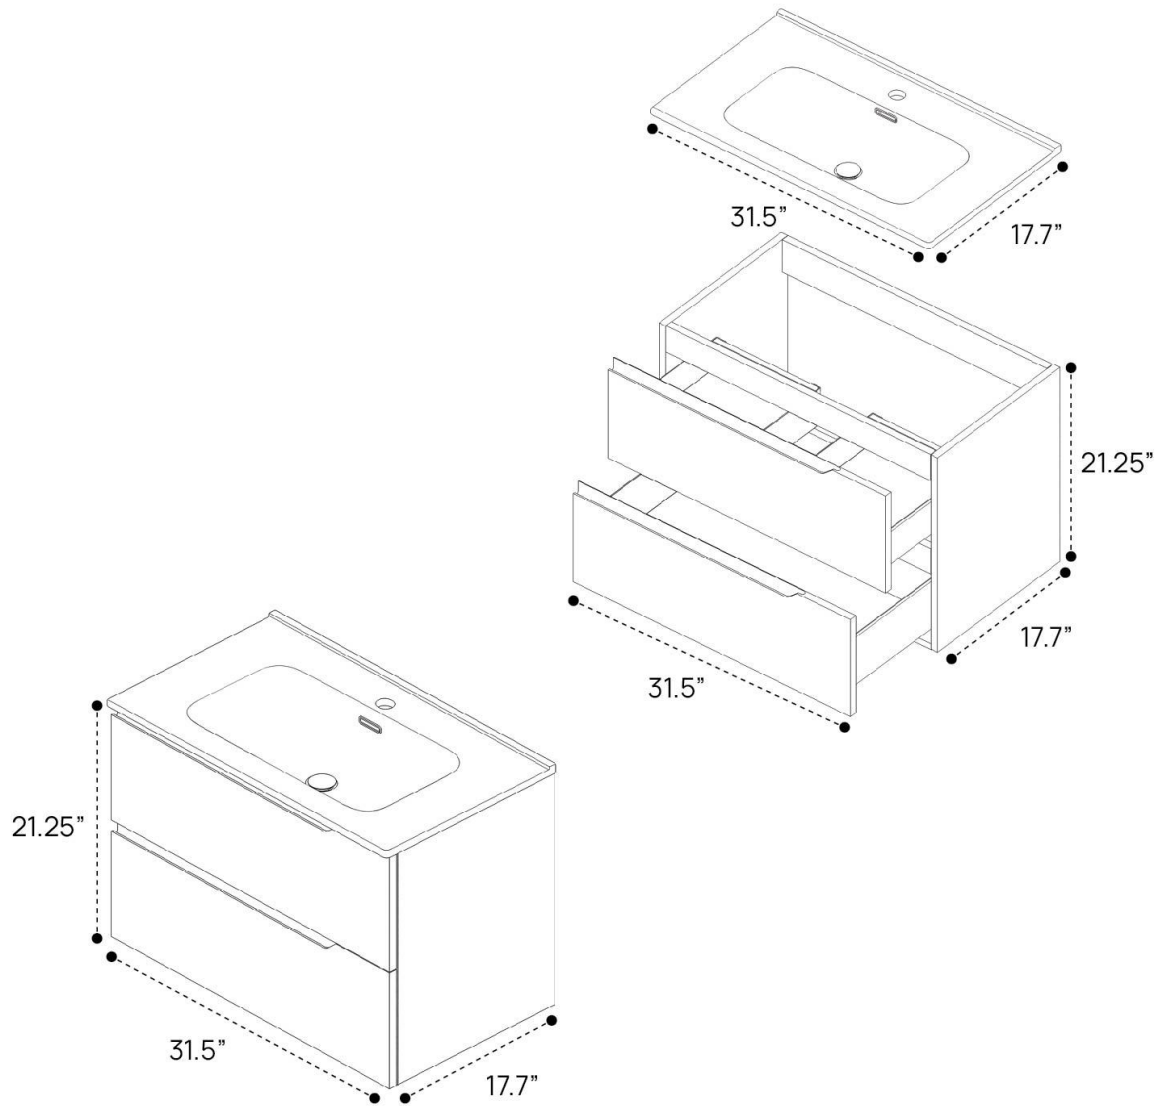

DIMENSION GUIDE DUO VANITY 32"

3D VIEW