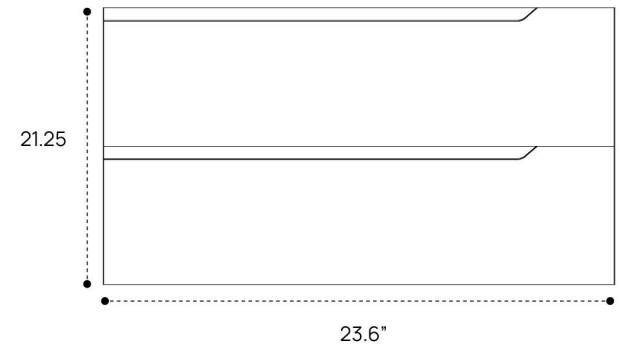

DIMENSION GUIDE DUO VANITY 24"

3D VIEW

FRONT VIEW

SIDE VIEW