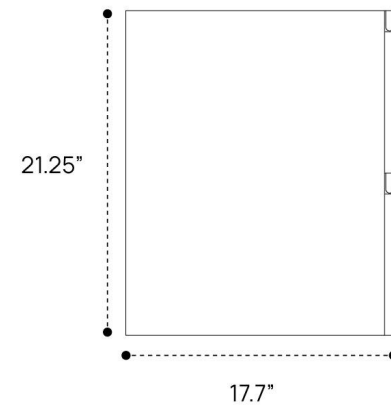

DIMENSION GUIDE DUO VANITY 32"

3D VIEW

FRONT VIEW

SIDE VIEW