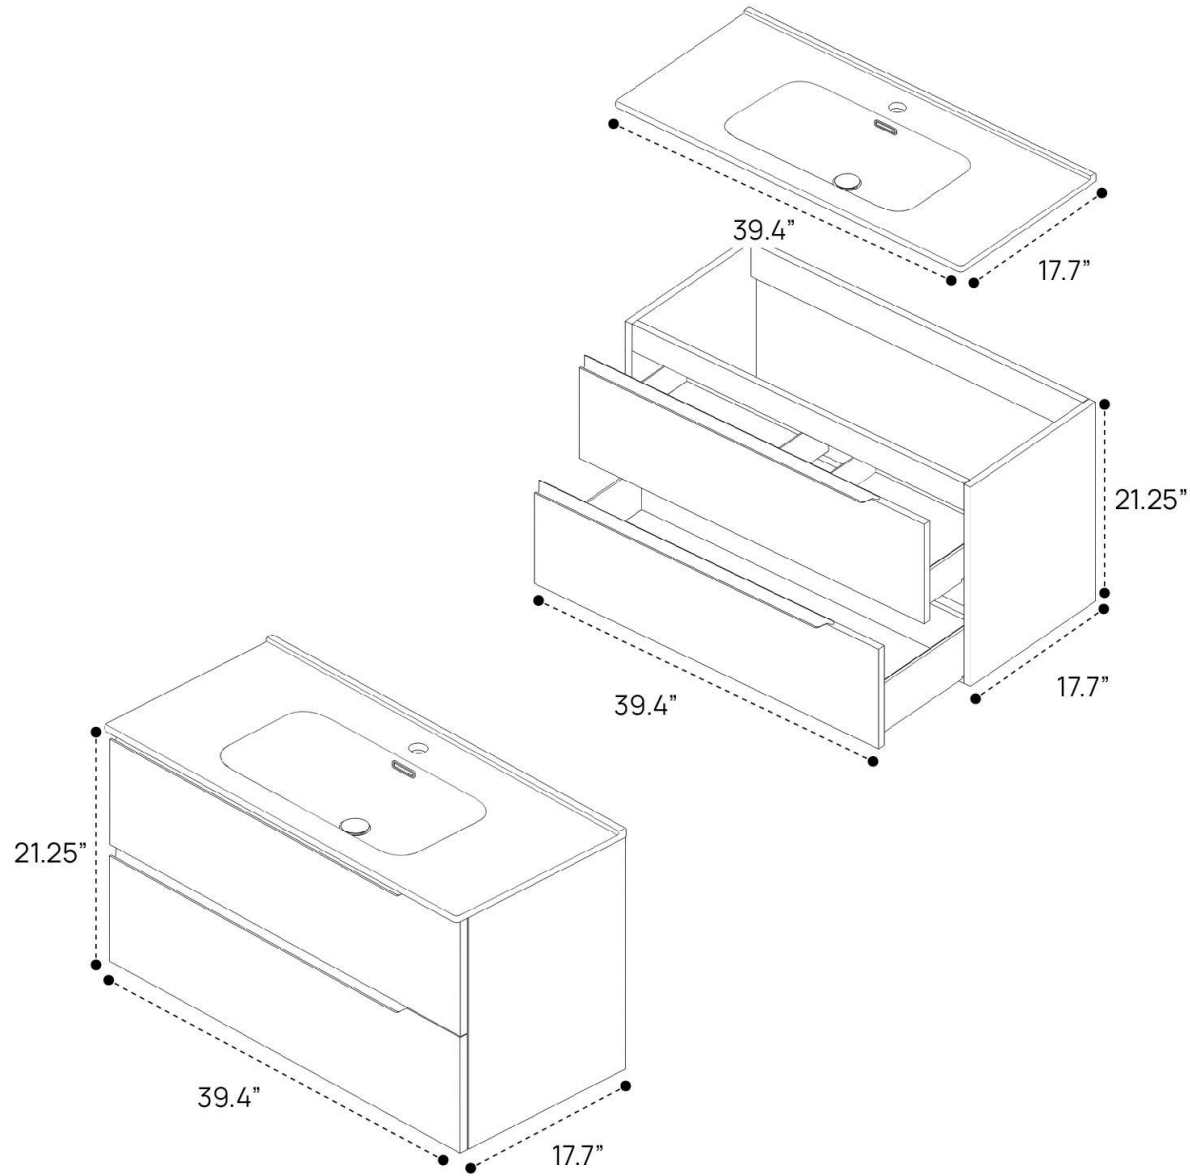

# DIMENSION GUIDE DUO VANITY 40"

## 3D VIEW

# DIMENSION GUIDE DUO VANITY 32"

# DIMENSION GUIDE DUO VANITY 24"