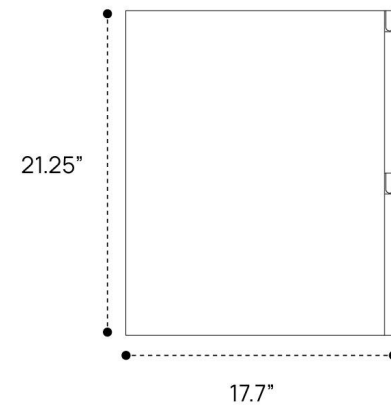

# DIMENSION GUIDE DUO VANITY 40"

## 3D VIEW

# DIMENSION GUIDE DUO VANITY 32"

# DIMENSION GUIDE DUO VANITY 24"