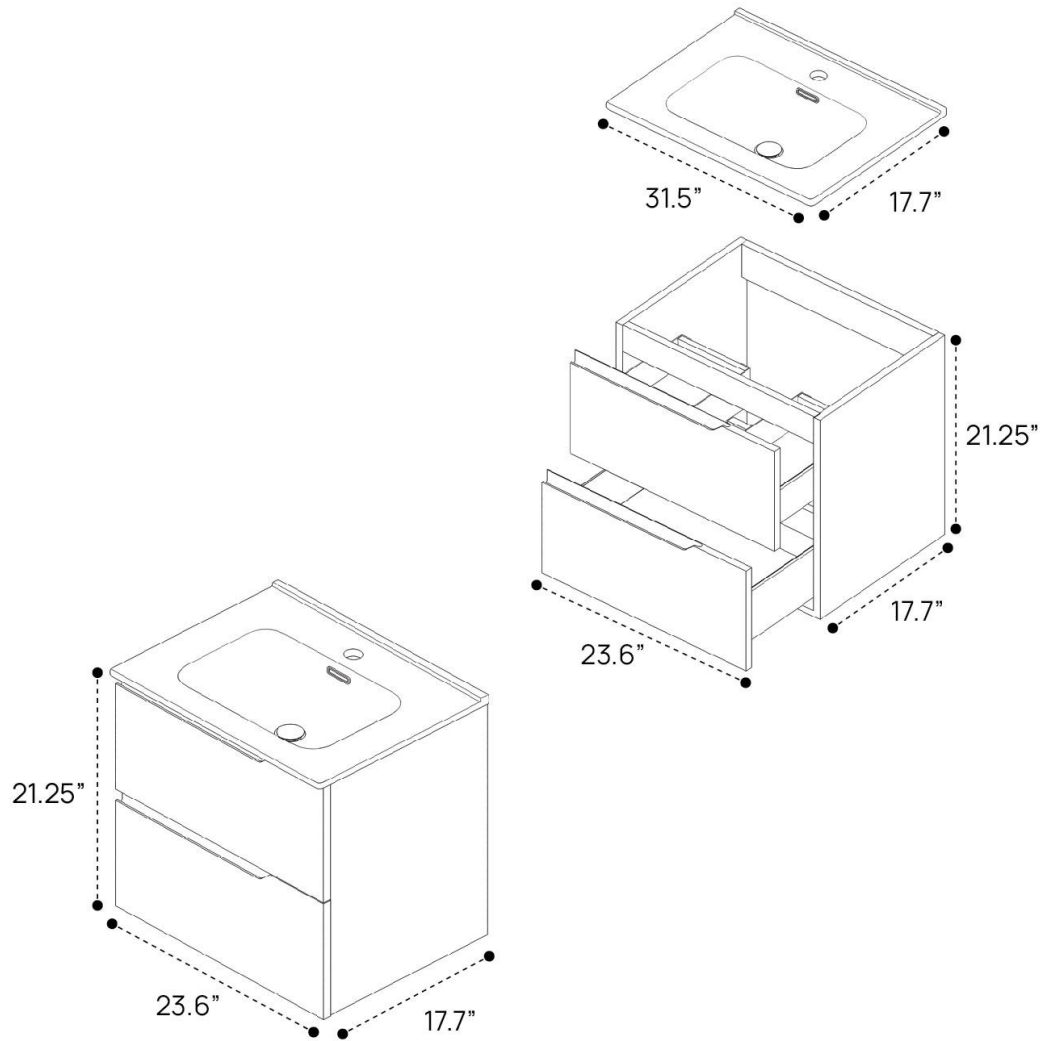

DIMENSION GUIDE DUO VANITY 24"

3D VIEW