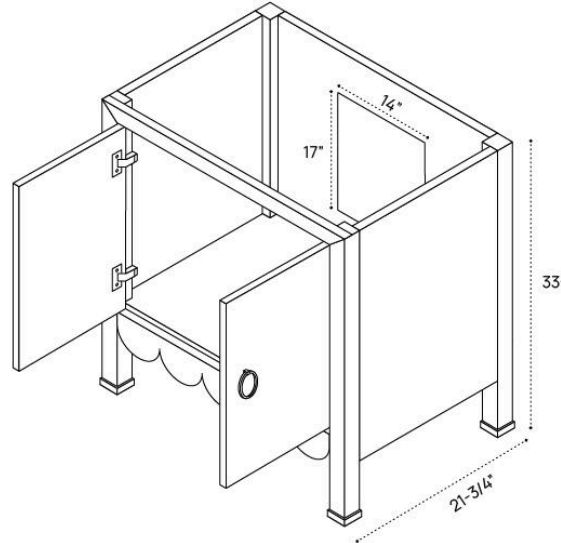

KASEY DIMENSIONS GUIDE | 30 INCH

3D VIEW

FRONT VIEW

SIDE VIEW