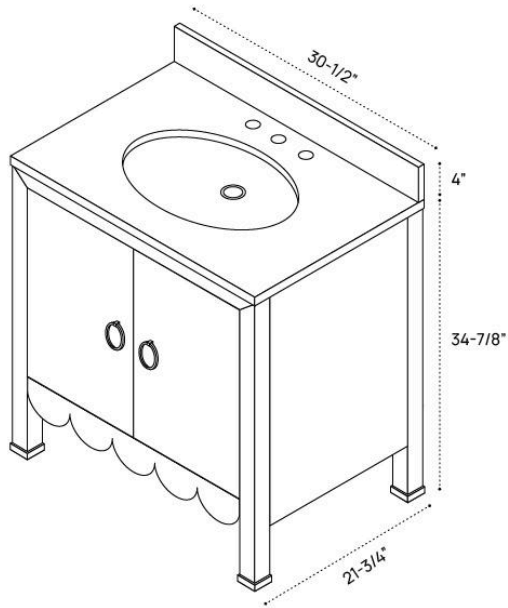

KASEY DIMENSIONS GUIDE | 30 INCH

3D VIEW

FRONT VIEW

SIDE VIEW