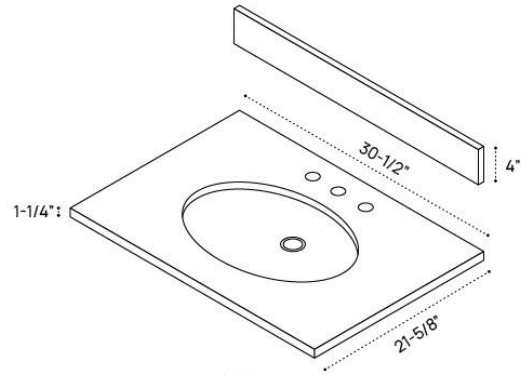

KASEY DIMENSIONS GUIDE | 30 INCH

3D VIEW

FRONT VIEW

SIDE VIEW