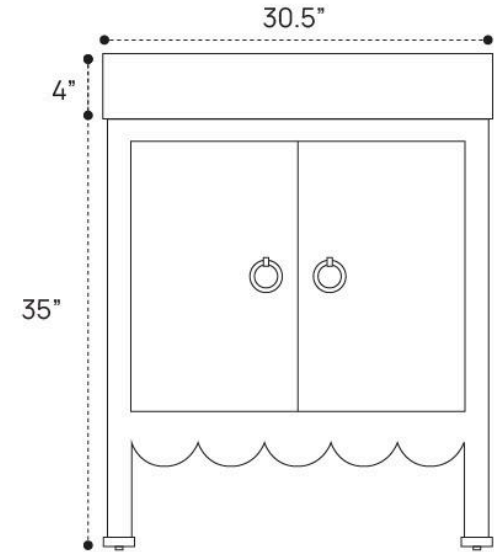

KASEY DIMENSIONS GUIDE | 30 INCH

3D VIEW

FRONT VIEW

SIDE VIEW