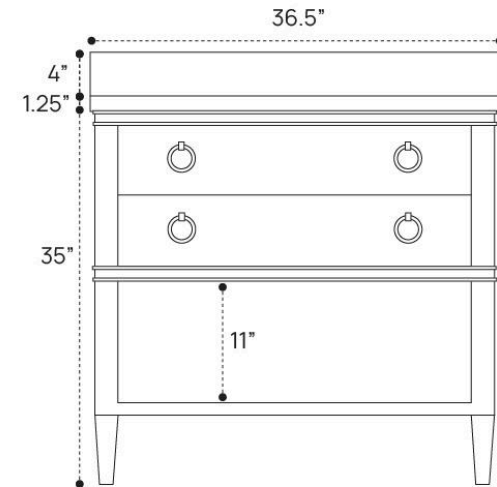

SADE DIMENSIONS GUIDE | 36 INCH

3D VIEW

FRONT VIEW

SIDE VIEW