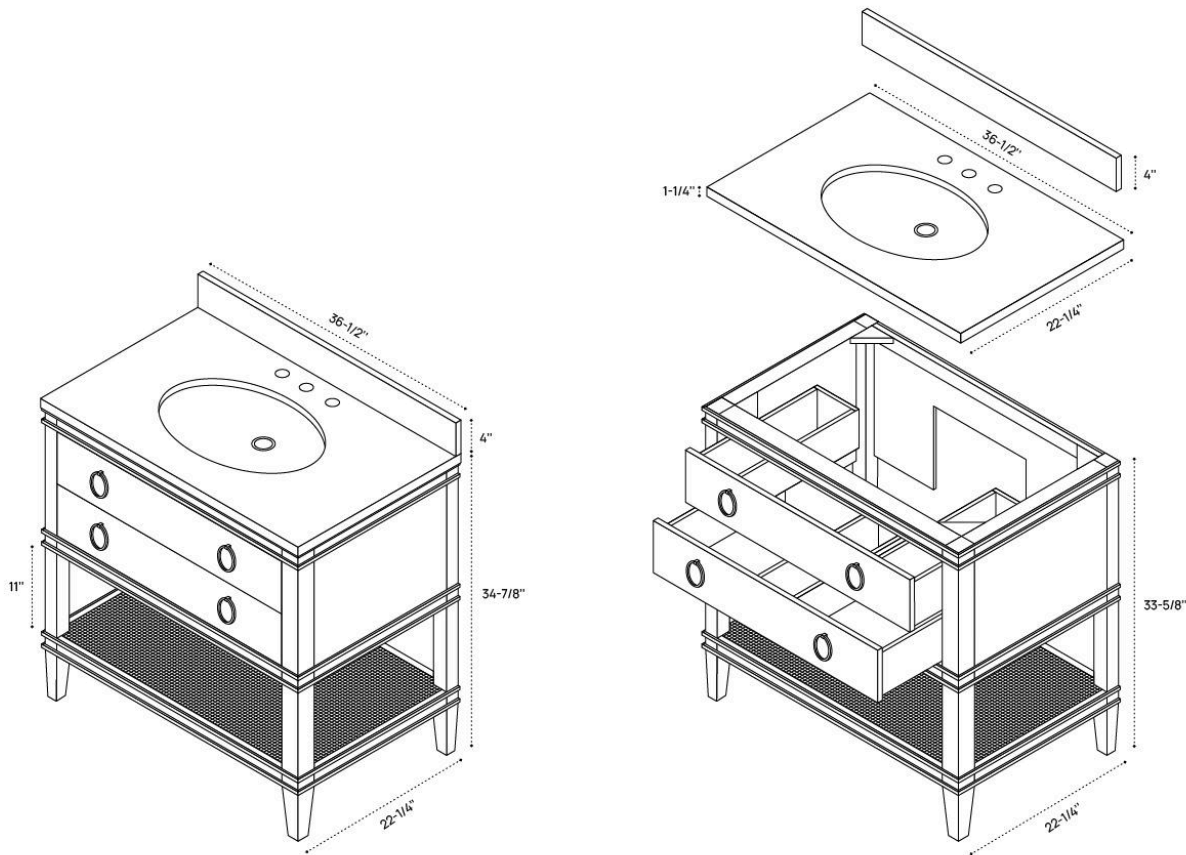

SADE DIMENSIONS GUIDE | 36 INCH

3D VIEW

FRONT VIEW

SIDE VIEW