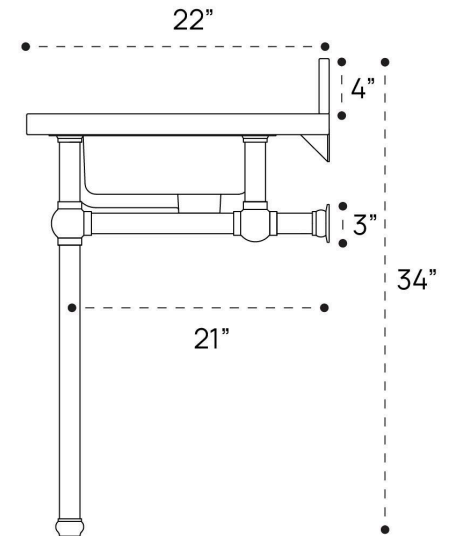

ELINOR VANITY DIMENSION GUIDE | 30 INCH OVAL

3D VIEW

FRONT VIEW

SIDE VIEW

ELINOR VANITY DIMENSION GUIDE | 36 INCH OVAL

3D VIEW

FRONT VIEW

SIDE VIEW

ELINOR VANITY DIMENSION GUIDE | 30 INCH RECTANGLE

3D VIEW

FRONT VIEW

SIDE VIEW

ELINOR VANITY DIMENSION GUIDE | 36 INCH RECTANGLE

3D VIEW

FRONT VIEW

SIDE VIEW