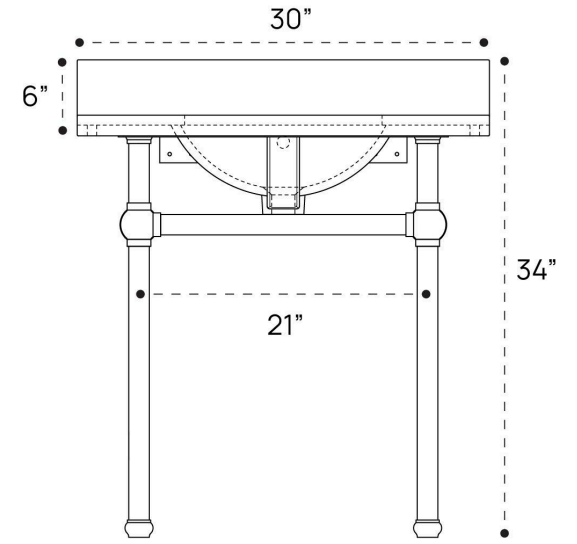

ELINOR VANITY DIMENSION GUIDE | 30 INCH OVAL

3D VIEW

FRONT VIEW

SIDE VIEW

ELINOR VANITY DIMENSION GUIDE | 36 INCH OVAL

3D VIEW

FRONT VIEW

SIDE VIEW

ELINOR VANITY DIMENSION GUIDE | 30 INCH RECTANGLE

3D VIEW

FRONT VIEW

SIDE VIEW

ELINOR VANITY DIMENSION GUIDE | 36 INCH RECTANGLE

3D VIEW

FRONT VIEW

SIDE VIEW