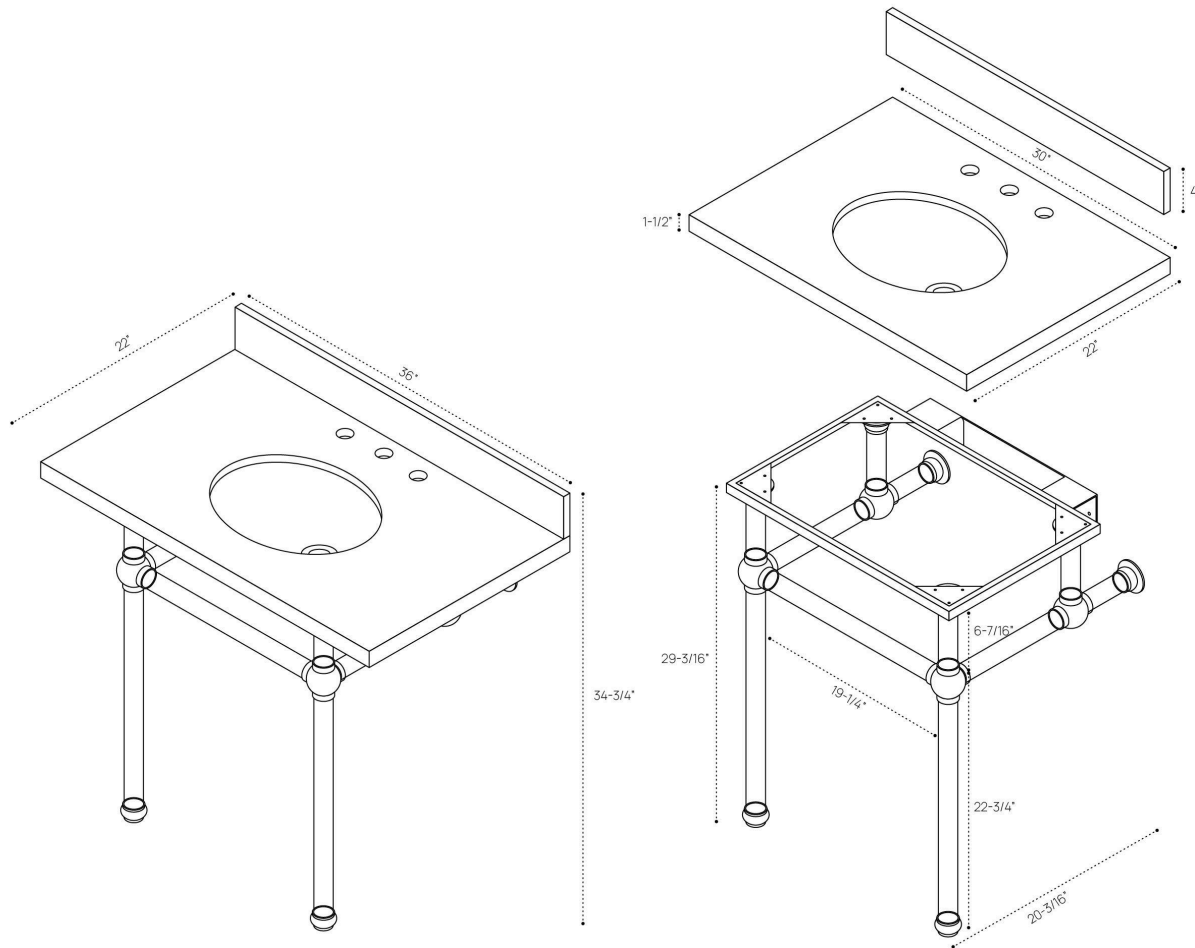

ELINOR VANITY DIMENSION GUIDE | 30 INCH OVAL

3D VIEW

FRONT VIEW

SIDE VIEW

ELINOR VANITY DIMENSION GUIDE | 36 INCH OVAL

3D VIEW

FRONT VIEW

SIDE VIEW

ELINOR VANITY DIMENSION GUIDE | 30 INCH RECTANGLE

3D VIEW

FRONT VIEW

SIDE VIEW

ELINOR VANITY DIMENSION GUIDE | 36 INCH RECTANGLE

3D VIEW

FRONT VIEW

SIDE VIEW