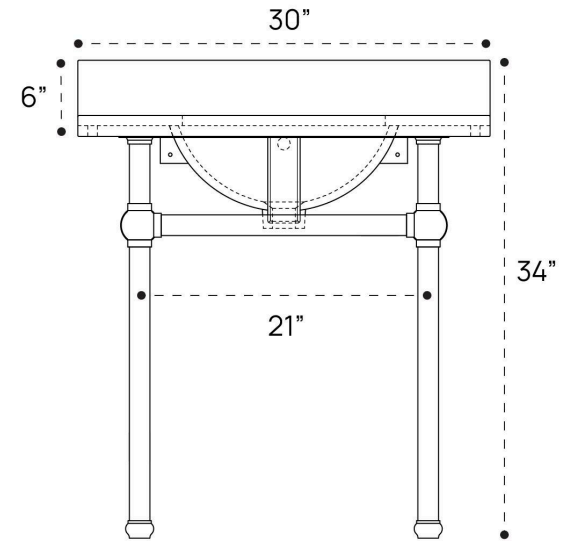

ELINOR VANITY DIMENSION GUIDE | 30 INCH OVAL

3D VIEW

FRONT VIEW

SIDE VIEW

ELINOR VANITY DIMENSION GUIDE | 36 INCH OVAL

3D VIEW

FRONT VIEW

SIDE VIEW

ELINOR VANITY DIMENSION GUIDE | 30 INCH RECTANGLE

3D VIEW

FRONT VIEW

SIDE VIEW

ELINOR VANITY DIMENSION GUIDE | 36 INCH RECTANGLE

3D VIEW

FRONT VIEW

SIDE VIEW