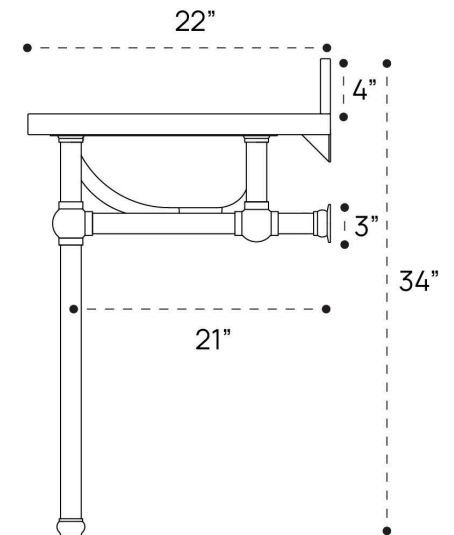

ELINOR VANITY DIMENSION GUIDE | 30 INCH OVAL

3D VIEW

FRONT VIEW

SIDE VIEW

ELINOR VANITY DIMENSION GUIDE | 36 INCH OVAL

3D VIEW

FRONT VIEW

SIDE VIEW

ELINOR VANITY DIMENSION GUIDE | 30 INCH RECTANGLE

3D VIEW

FRONT VIEW

SIDE VIEW

ELINOR VANITY DIMENSION GUIDE | 36 INCH RECTANGLE

3D VIEW

FRONT VIEW

SIDE VIEW