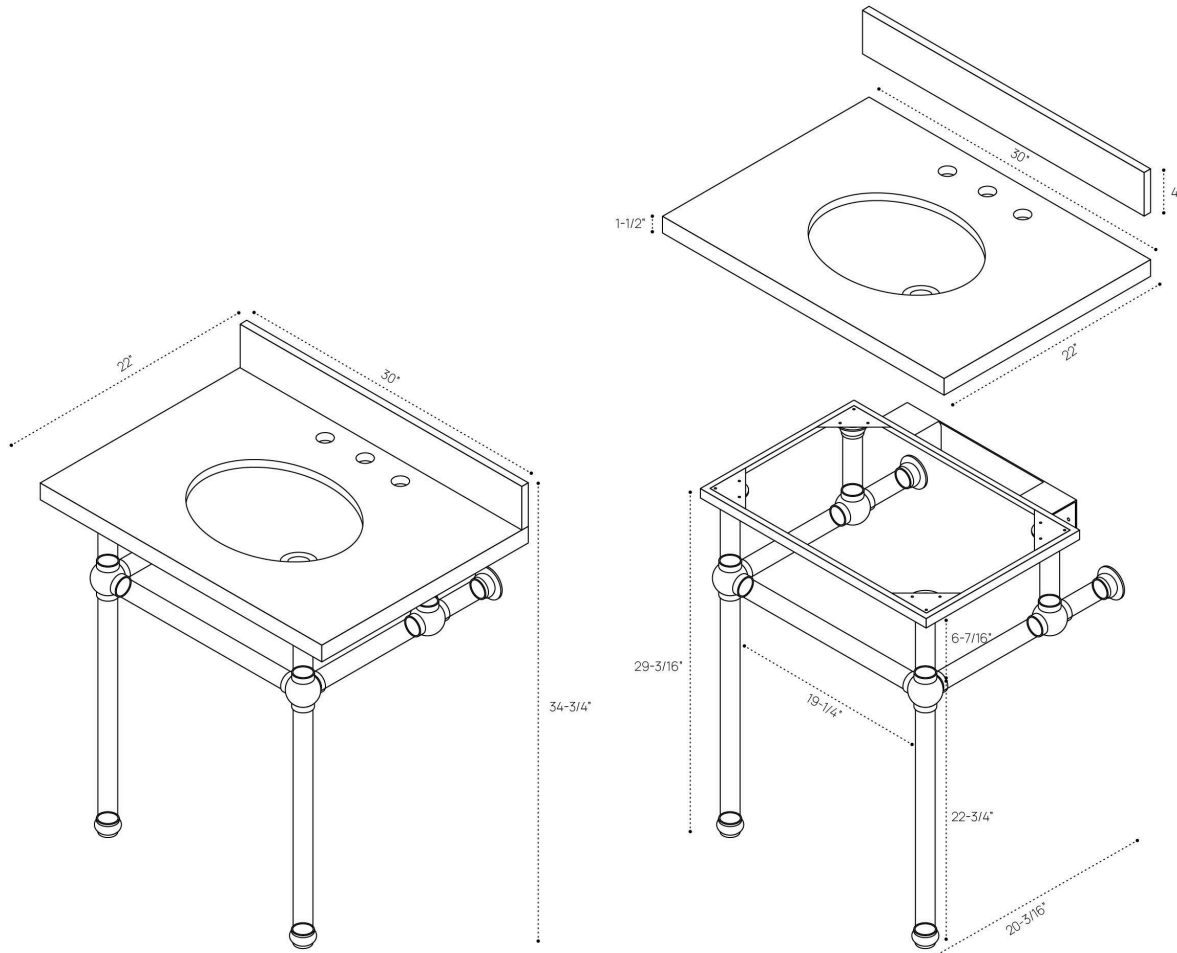

ELINOR VANITY DIMENSION GUIDE | 30 INCH OVAL

3D VIEW

FRONT VIEW

SIDE VIEW

ELINOR VANITY DIMENSION GUIDE | 36 INCH OVAL

3D VIEW

FRONT VIEW

SIDE VIEW

ELINOR VANITY DIMENSION GUIDE | 30 INCH RECTANGLE

3D VIEW

FRONT VIEW

SIDE VIEW

ELINOR VANITY DIMENSION GUIDE | 36 INCH RECTANGLE

3D VIEW

FRONT VIEW

SIDE VIEW