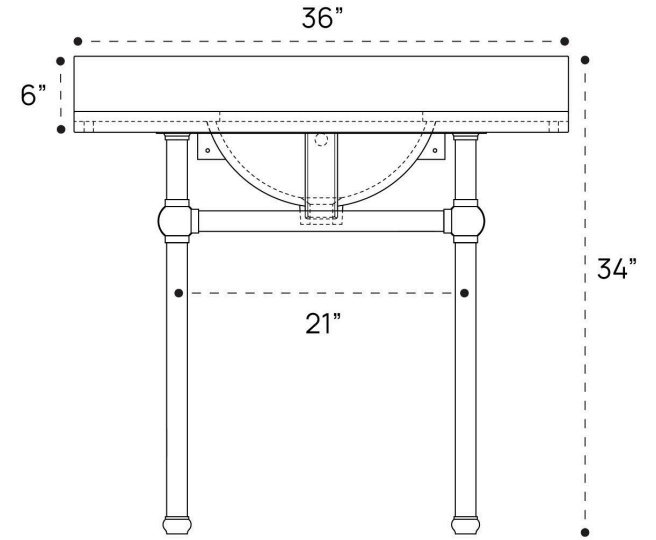

ELINOR VANITY DIMENSION GUIDE | 30 INCH OVAL

3D VIEW

FRONT VIEW

SIDE VIEW

ELINOR VANITY DIMENSION GUIDE | 36 INCH OVAL

3D VIEW

FRONT VIEW

SIDE VIEW

ELINOR VANITY DIMENSION GUIDE | 30 INCH RECTANGLE

3D VIEW

FRONT VIEW

SIDE VIEW

ELINOR VANITY DIMENSION GUIDE | 36 INCH RECTANGLE

3D VIEW

FRONT VIEW

SIDE VIEW