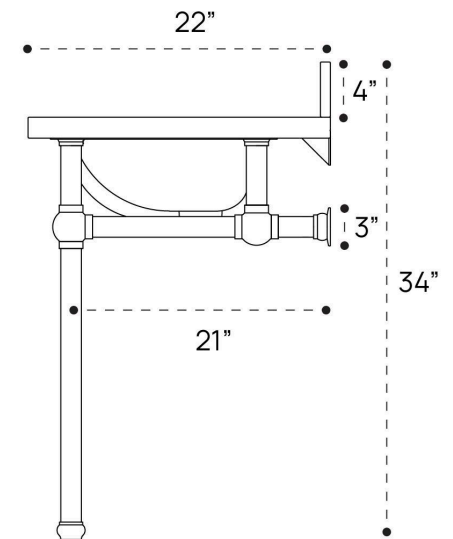

ELINOR VANITY DIMENSION GUIDE | 30 INCH OVAL

3D VIEW

FRONT VIEW

SIDE VIEW

ELINOR VANITY DIMENSION GUIDE | 36 INCH OVAL

3D VIEW

FRONT VIEW

SIDE VIEW

ELINOR VANITY DIMENSION GUIDE | 30 INCH RECTANGLE

3D VIEW

FRONT VIEW

SIDE VIEW

ELINOR VANITY DIMENSION GUIDE | 36 INCH RECTANGLE

3D VIEW

FRONT VIEW

SIDE VIEW