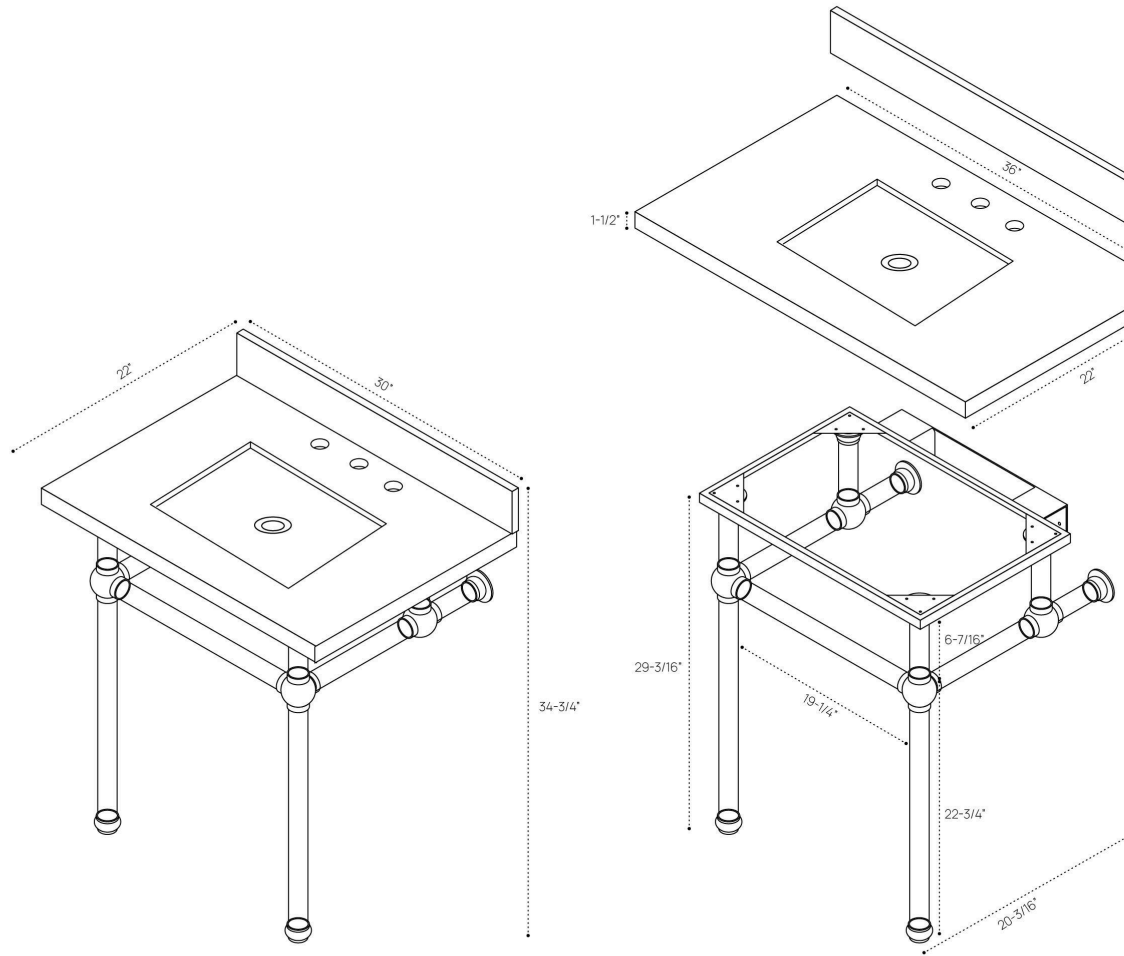

ELINOR VANITY DIMENSION GUIDE | 30 INCH OVAL

3D VIEW

FRONT VIEW

SIDE VIEW

ELINOR VANITY DIMENSION GUIDE | 36 INCH OVAL

3D VIEW

FRONT VIEW

SIDE VIEW

ELINOR VANITY DIMENSION GUIDE | 30 INCH RECTANGLE

3D VIEW

FRONT VIEW

SIDE VIEW

ELINOR VANITY DIMENSION GUIDE | 36 INCH RECTANGLE

3D VIEW

FRONT VIEW

SIDE VIEW