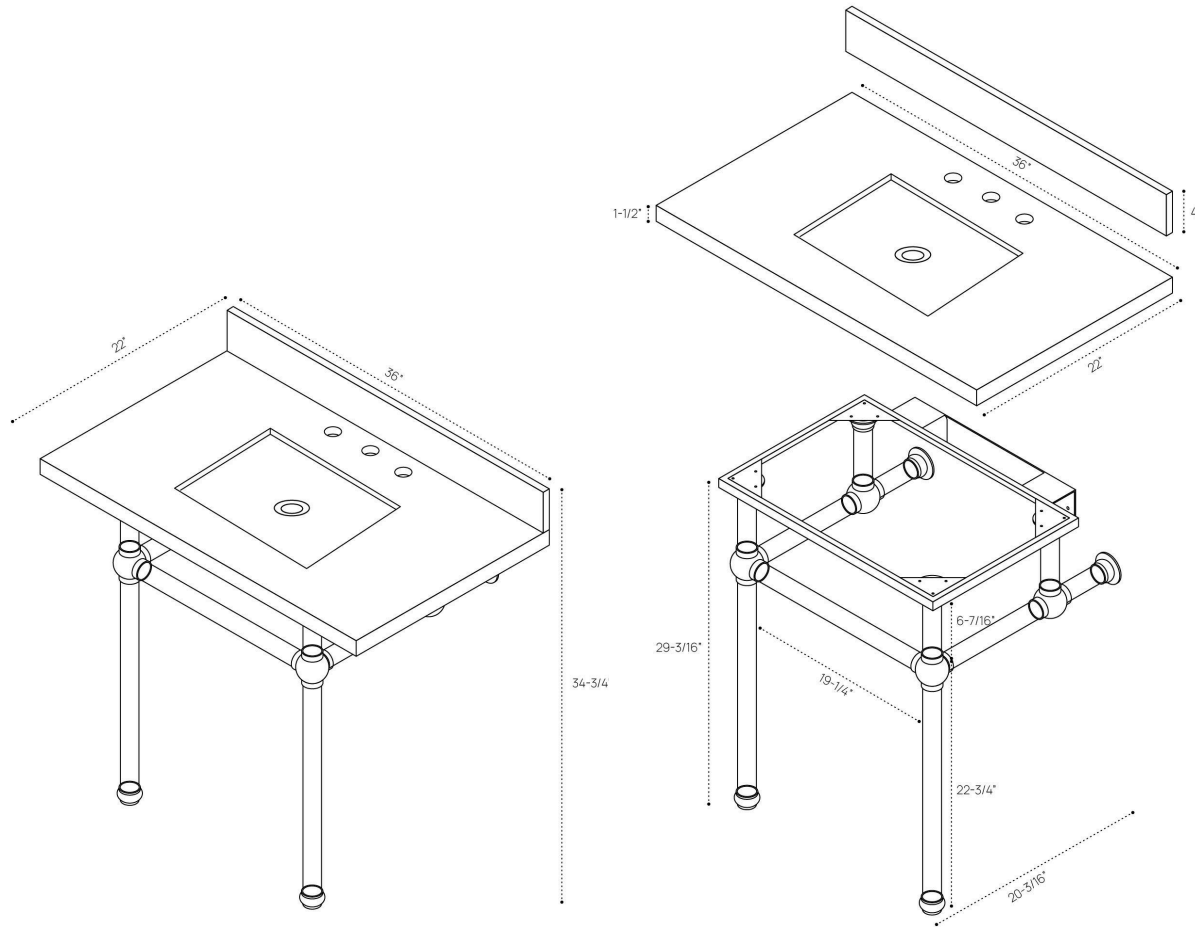

ELINOR VANITY DIMENSION GUIDE | 30 INCH OVAL

3D VIEW

FRONT VIEW

SIDE VIEW

ELINOR VANITY DIMENSION GUIDE | 36 INCH OVAL

3D VIEW

FRONT VIEW

SIDE VIEW

ELINOR VANITY DIMENSION GUIDE | 30 INCH RECTANGLE

3D VIEW

FRONT VIEW

SIDE VIEW

ELINOR VANITY DIMENSION GUIDE | 36 INCH RECTANGLE

3D VIEW

FRONT VIEW

SIDE VIEW