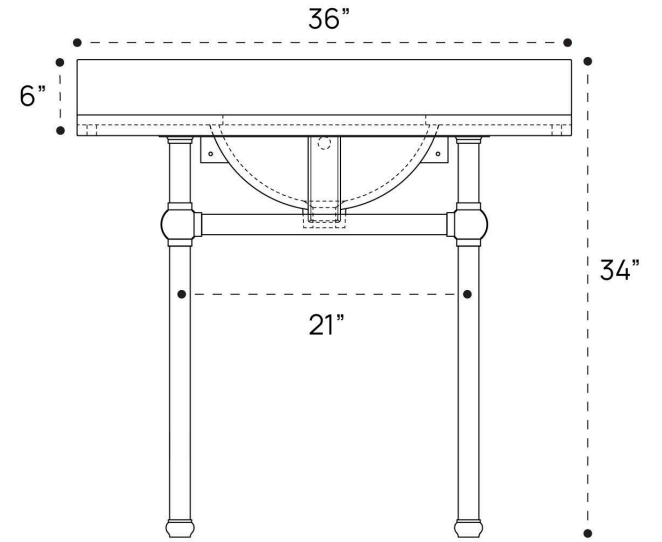

ELINOR VANITY DIMENSION GUIDE | 30 INCH OVAL

3D VIEW

FRONT VIEW

SIDE VIEW

ELINOR VANITY DIMENSION GUIDE | 36 INCH OVAL

3D VIEW

FRONT VIEW

SIDE VIEW

ELINOR VANITY DIMENSION GUIDE | 30 INCH RECTANGLE

3D VIEW

FRONT VIEW

SIDE VIEW

ELINOR VANITY DIMENSION GUIDE | 36 INCH RECTANGLE

3D VIEW

FRONT VIEW

SIDE VIEW