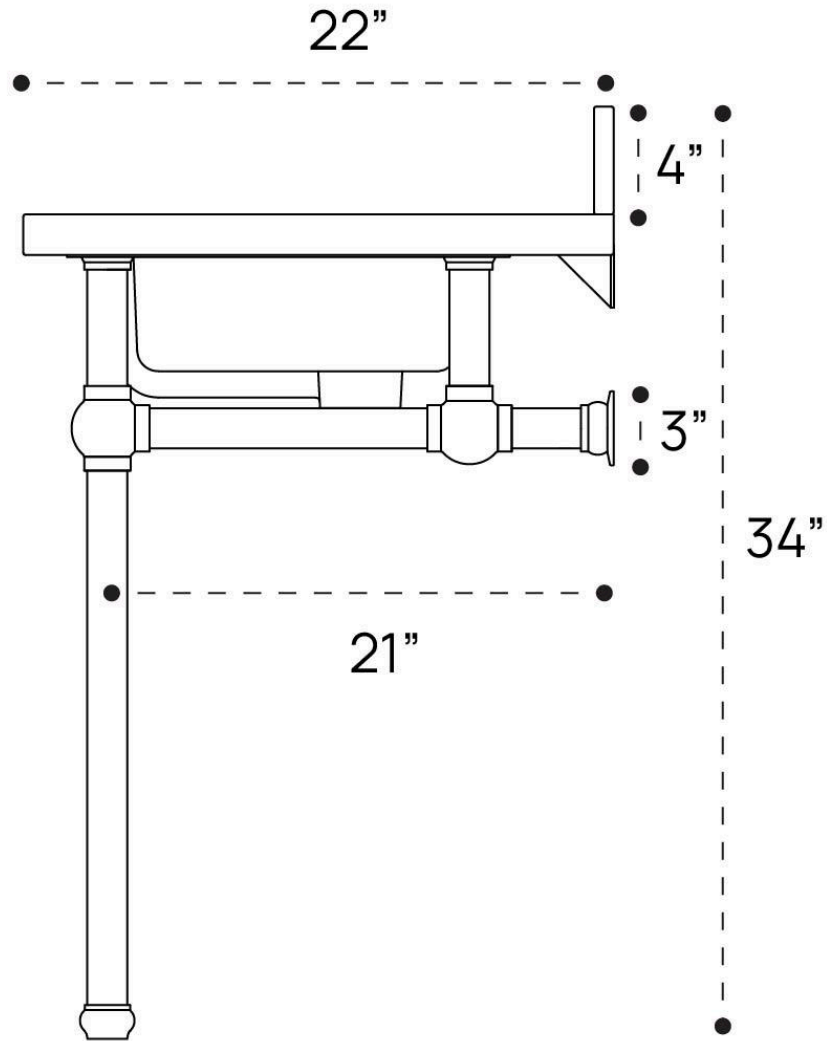

SIDE VIEW

TOP VIEW

BACK VIEW

SIDE VIEW

TOP VIEW

BACK VIEW

ELINOR PLUMBING GUIDE | 30 INCH RECTANGLE

SIDE VIEW

TOP VIEW

BACK VIEW

ELINOR PLUMBING GUIDE | 36 INCH RECTANGLE

SIDE VIEW

TOP VIEW

BACK VIEW