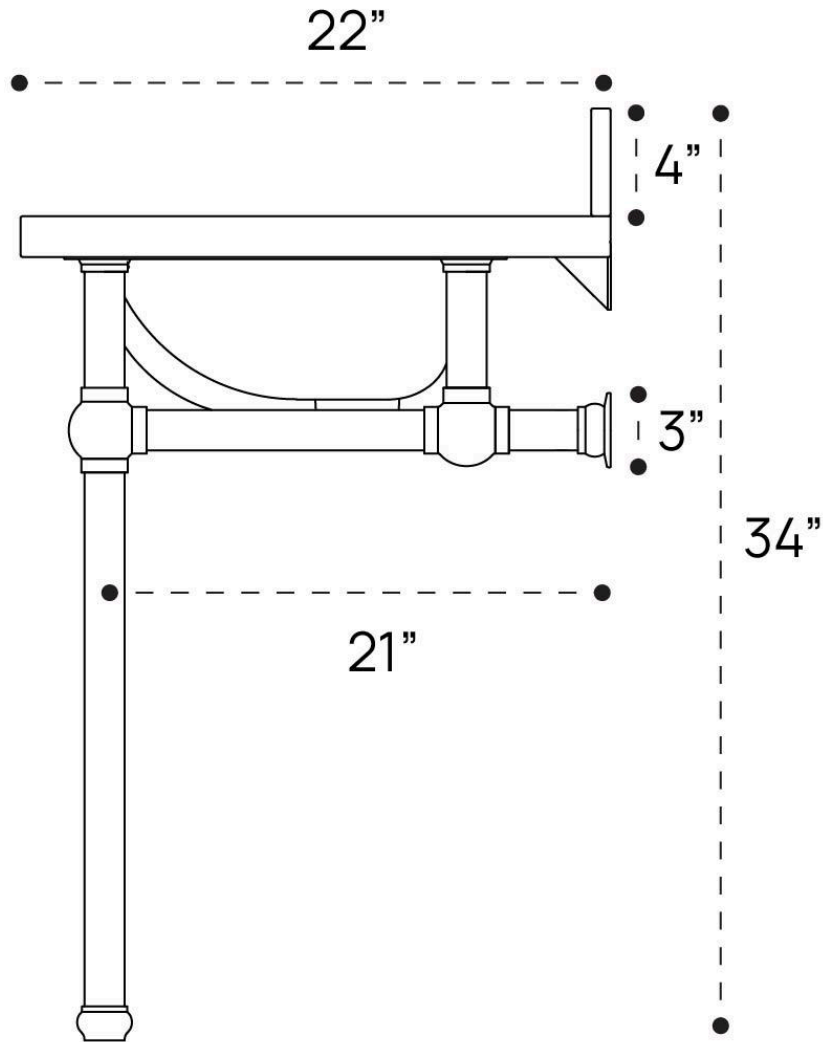

SIDE VIEW

TOP VIEW

BACK VIEW

SIDE VIEW

TOP VIEW

BACK VIEW

ELINOR PLUMBING GUIDE | 30 INCH RECTANGLE

SIDE VIEW

TOP VIEW

BACK VIEW

ELINOR PLUMBING GUIDE | 36 INCH RECTANGLE

SIDE VIEW

TOP VIEW

BACK VIEW