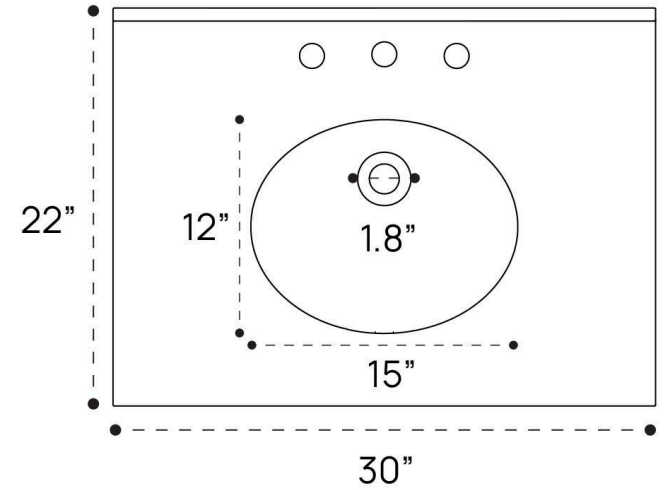

SIDE VIEW

TOP VIEW

BACK VIEW

SIDE VIEW

TOP VIEW

BACK VIEW

ELINOR PLUMBING GUIDE | 30 INCH RECTANGLE

SIDE VIEW

TOP VIEW

BACK VIEW

ELINOR PLUMBING GUIDE | 36 INCH RECTANGLE

SIDE VIEW

TOP VIEW

BACK VIEW