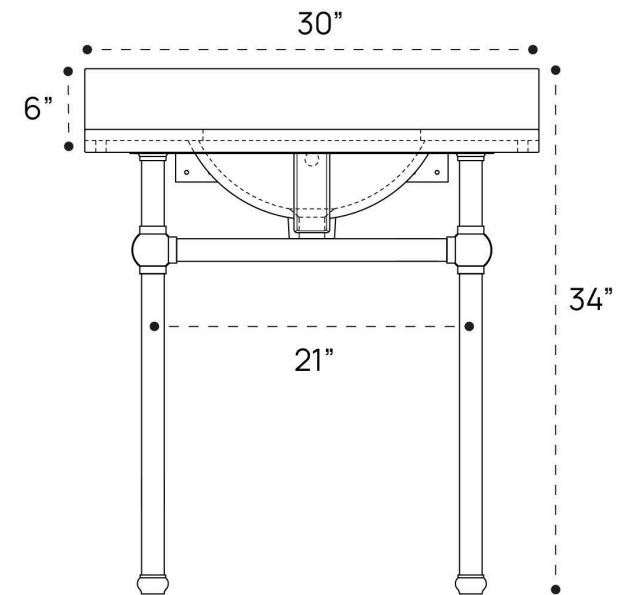

SIDE VIEW

TOP VIEW

BACK VIEW

SIDE VIEW

TOP VIEW

BACK VIEW

ELINOR PLUMBING GUIDE | 30 INCH RECTANGLE

SIDE VIEW

TOP VIEW

BACK VIEW

ELINOR PLUMBING GUIDE | 36 INCH RECTANGLE

SIDE VIEW

TOP VIEW

BACK VIEW