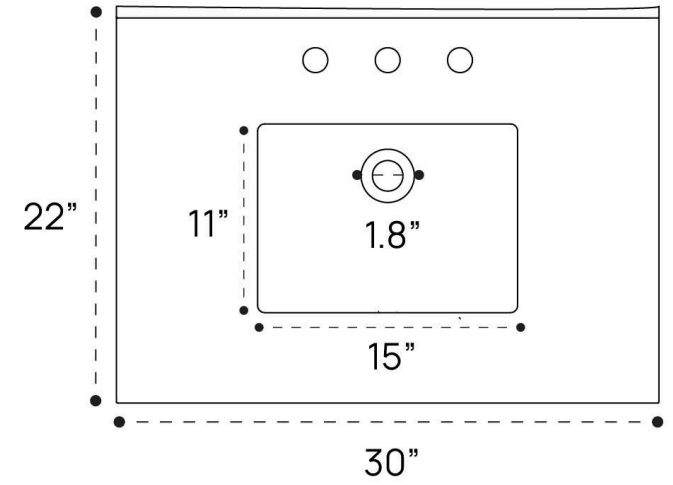

SIDE VIEW

TOP VIEW

BACK VIEW

SIDE VIEW

TOP VIEW

BACK VIEW

ELINOR PLUMBING GUIDE | 30 INCH RECTANGLE

SIDE VIEW

TOP VIEW

BACK VIEW

ELINOR PLUMBING GUIDE | 36 INCH RECTANGLE

SIDE VIEW

TOP VIEW

BACK VIEW