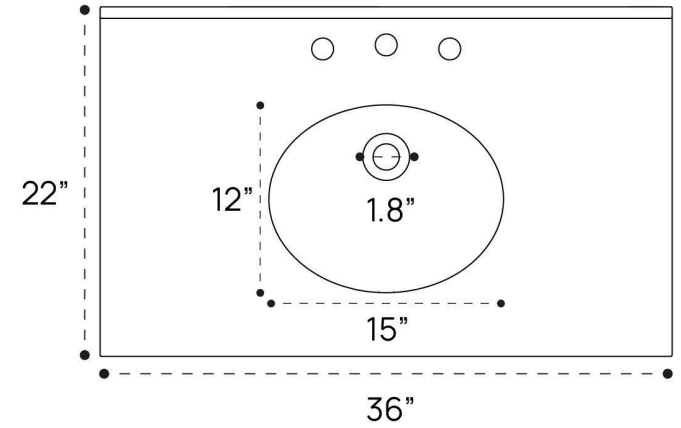

SIDE VIEW

TOP VIEW

BACK VIEW

SIDE VIEW

TOP VIEW

BACK VIEW

ELINOR PLUMBING GUIDE | 30 INCH RECTANGLE

SIDE VIEW

TOP VIEW

BACK VIEW

ELINOR PLUMBING GUIDE | 36 INCH RECTANGLE

SIDE VIEW

TOP VIEW

BACK VIEW