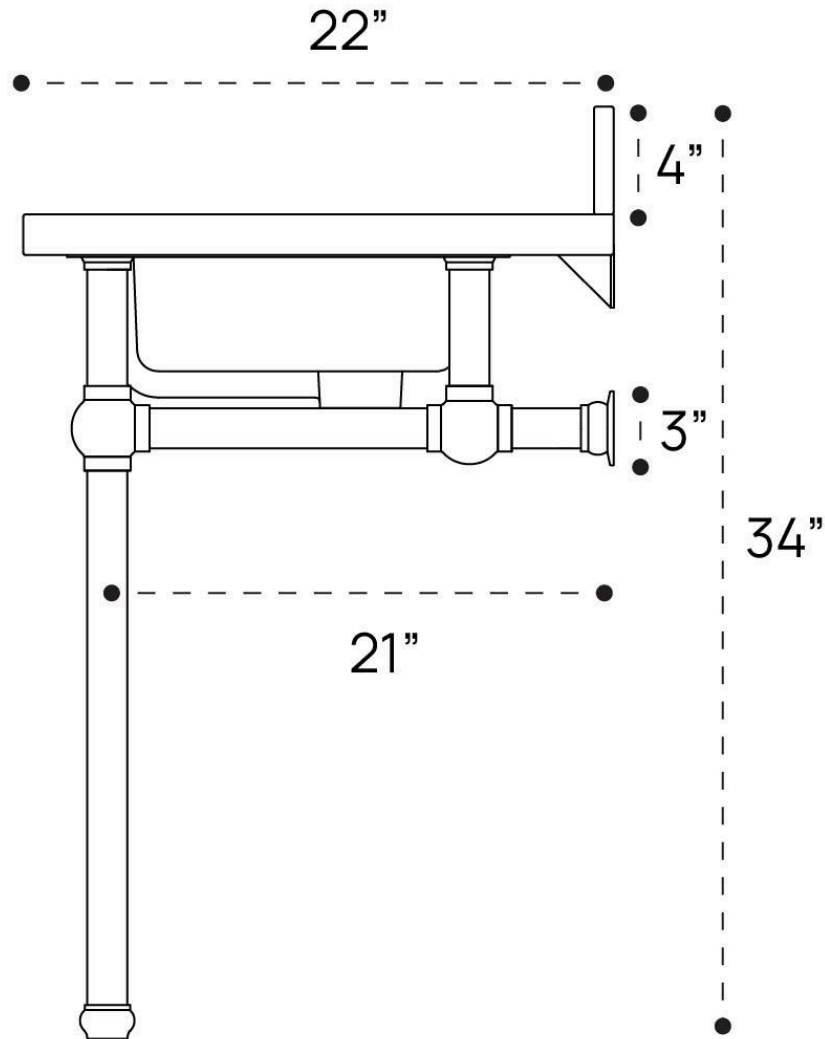

SIDE VIEW

TOP VIEW

BACK VIEW

SIDE VIEW

TOP VIEW

BACK VIEW

ELINOR PLUMBING GUIDE | 30 INCH RECTANGLE

SIDE VIEW

TOP VIEW

BACK VIEW

ELINOR PLUMBING GUIDE | 36 INCH RECTANGLE

SIDE VIEW

TOP VIEW

BACK VIEW