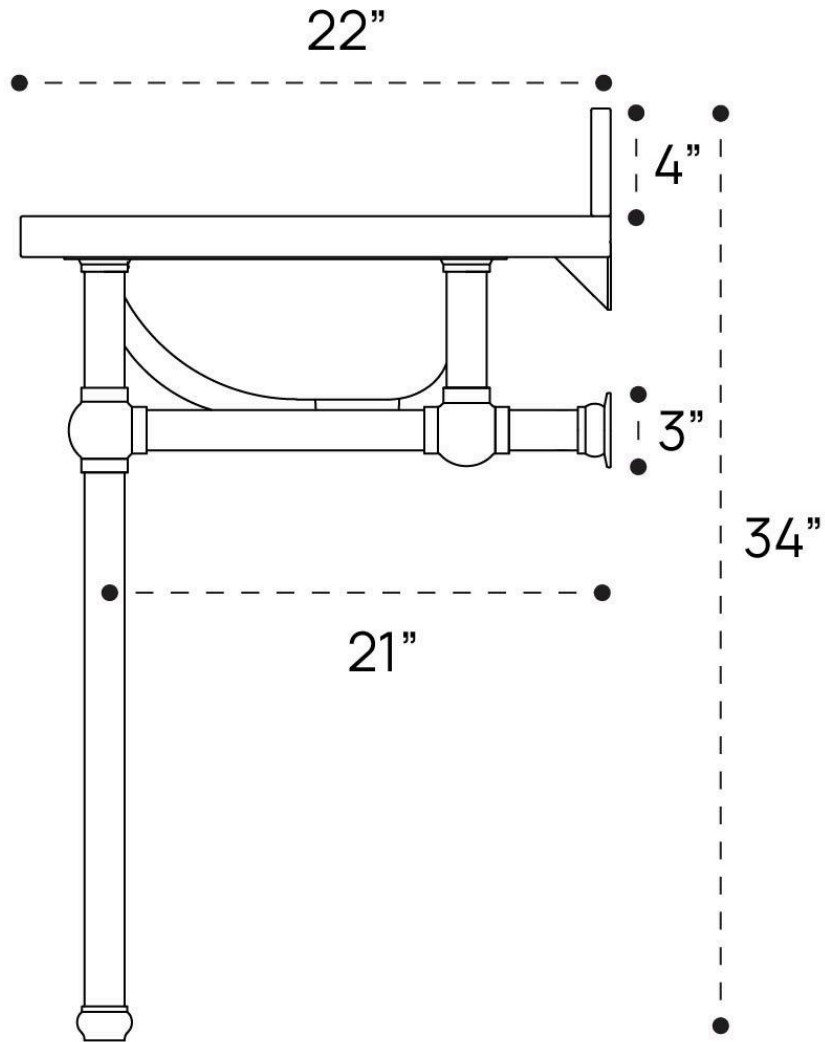

SIDE VIEW

TOP VIEW

BACK VIEW

SIDE VIEW

TOP VIEW

BACK VIEW

ELINOR PLUMBING GUIDE | 30 INCH RECTANGLE

SIDE VIEW

TOP VIEW

BACK VIEW

ELINOR PLUMBING GUIDE | 36 INCH RECTANGLE

SIDE VIEW

TOP VIEW

BACK VIEW