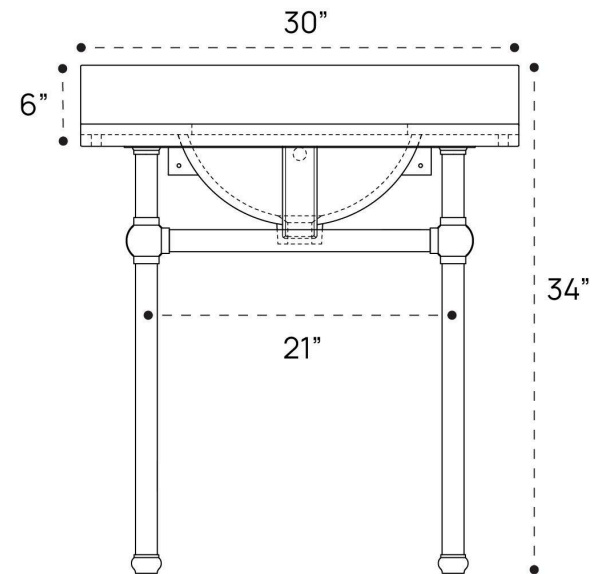

SIDE VIEW

TOP VIEW

BACK VIEW

SIDE VIEW

TOP VIEW

BACK VIEW

ELINOR PLUMBING GUIDE | 30 INCH RECTANGLE

SIDE VIEW

TOP VIEW

BACK VIEW

ELINOR PLUMBING GUIDE | 36 INCH RECTANGLE

SIDE VIEW

TOP VIEW

BACK VIEW