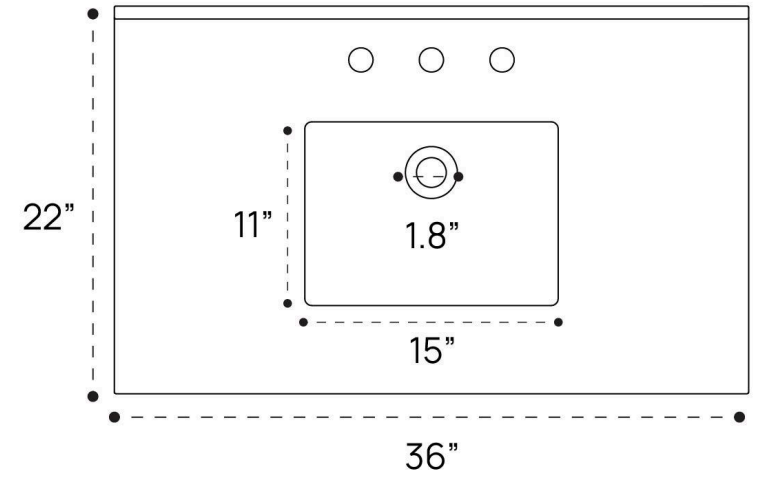

SIDE VIEW

TOP VIEW

BACK VIEW

SIDE VIEW

TOP VIEW

BACK VIEW

ELINOR PLUMBING GUIDE | 30 INCH RECTANGLE

SIDE VIEW

TOP VIEW

BACK VIEW

ELINOR PLUMBING GUIDE | 36 INCH RECTANGLE

SIDE VIEW

TOP VIEW

BACK VIEW