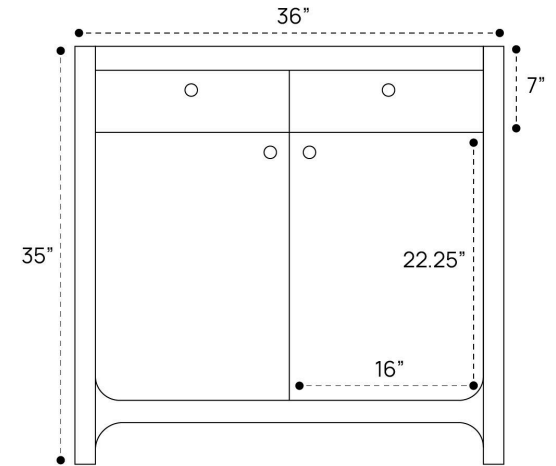

GRACYN VANITY DIMENSION GUIDE | 36 INCH

3D VIEW

FRONT VIEW

SIDE VIEW

GRACYN VANITY DIMENSION GUIDE | 48 INCH

3D VIEW

FRONT VIEW

SIDE VIEW