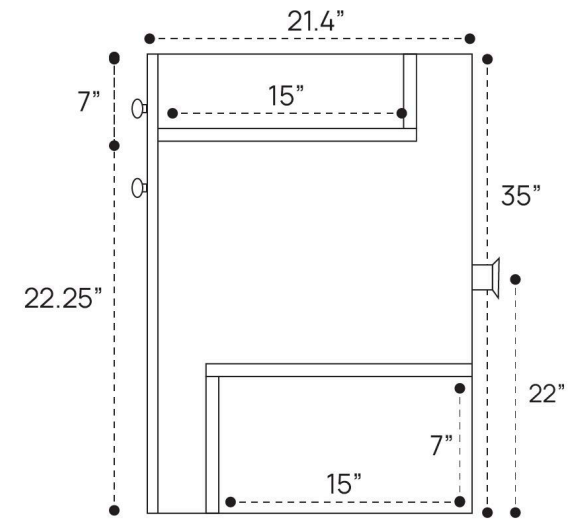

GRACYN VANITY DIMENSION GUIDE | 36 INCH

3D VIEW

FRONT VIEW

SIDE VIEW

GRACYN VANITY DIMENSION GUIDE | 48 INCH

3D VIEW

FRONT VIEW

SIDE VIEW