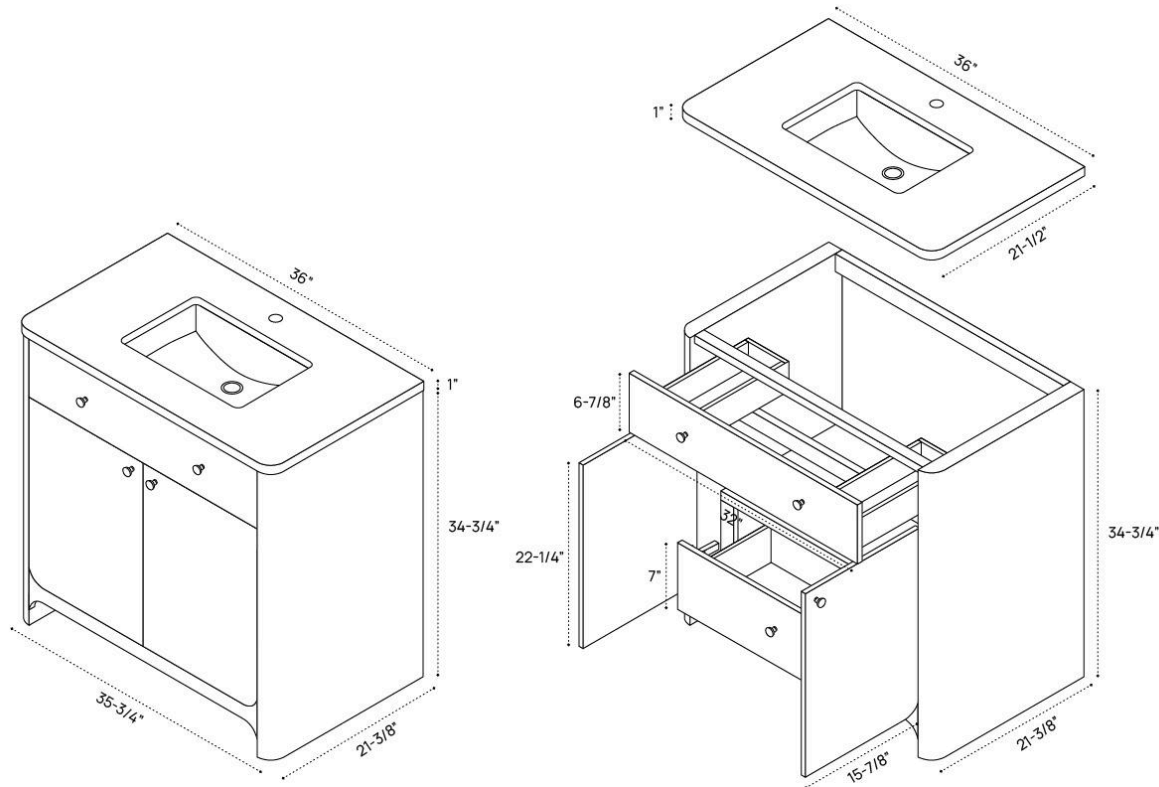

GRACYN VANITY DIMENSION GUIDE | 36 INCH

3D VIEW

FRONT VIEW

SIDE VIEW

GRACYN VANITY DIMENSION GUIDE | 48 INCH

3D VIEW

FRONT VIEW

SIDE VIEW