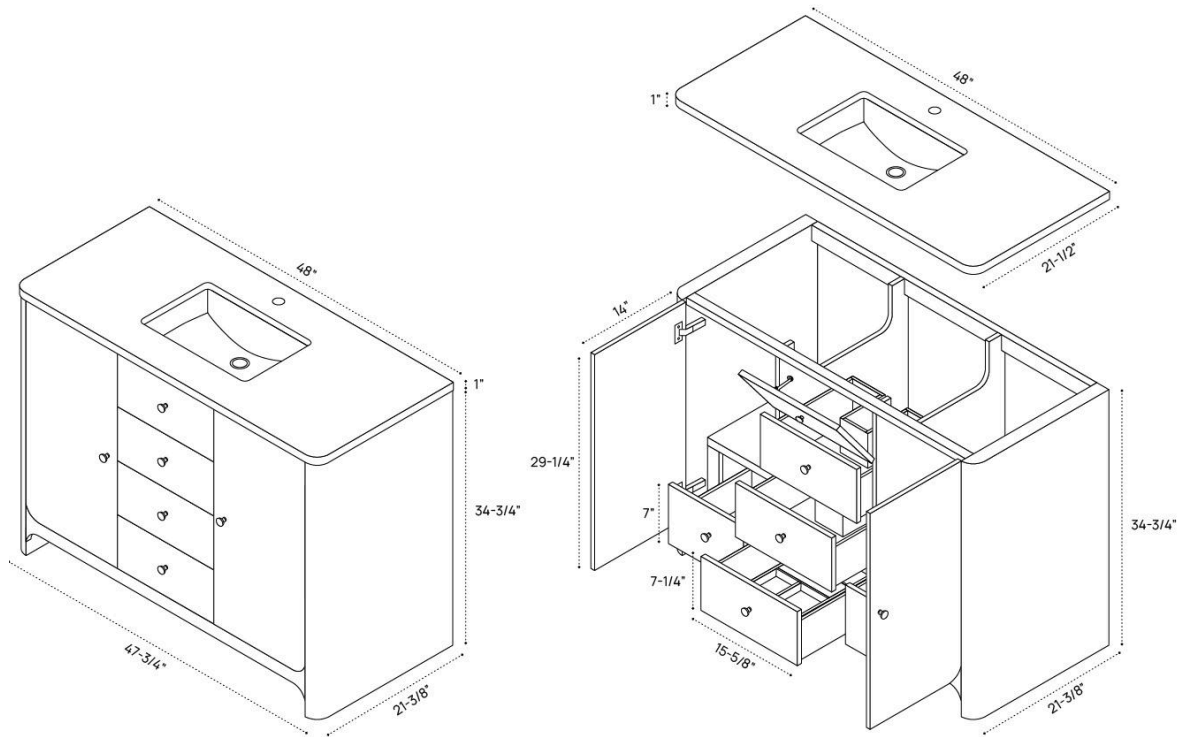

GRACYN VANITY DIMENSION GUIDE | 36 INCH

3D VIEW

FRONT VIEW

SIDE VIEW

GRACYN VANITY DIMENSION GUIDE | 48 INCH

3D VIEW

FRONT VIEW

SIDE VIEW