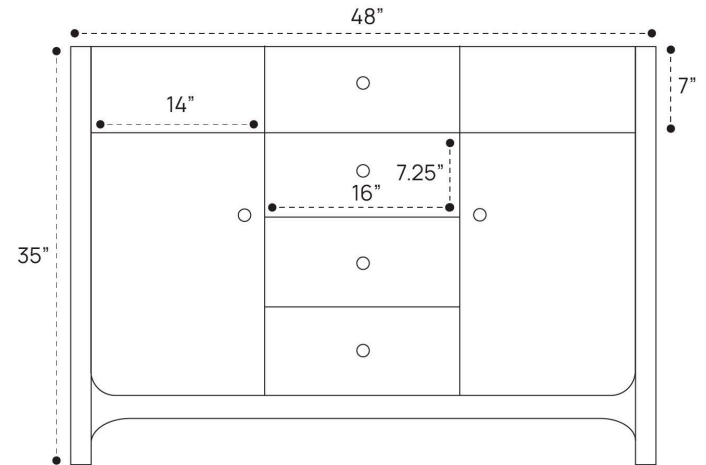

GRACYN VANITY DIMENSION GUIDE | 36 INCH

3D VIEW

FRONT VIEW

SIDE VIEW

GRACYN VANITY DIMENSION GUIDE | 48 INCH

3D VIEW

FRONT VIEW

SIDE VIEW