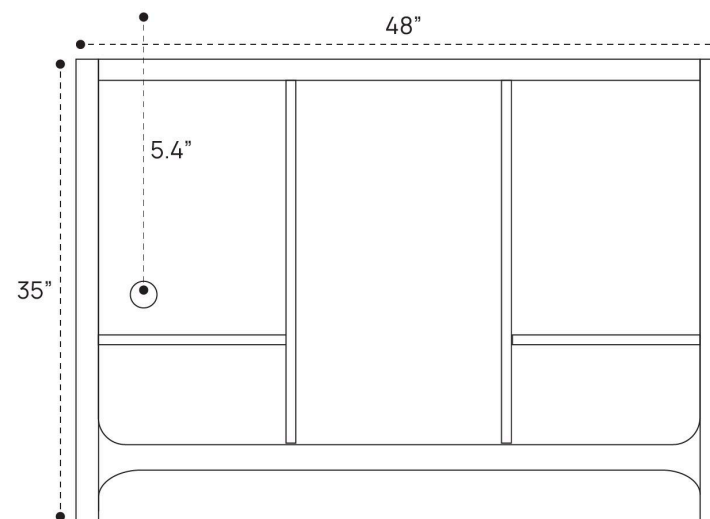

GRACYN VANITY PLUMBING GUIDE | 36 INCH

SIDE VIEW

TOP VIEW

BACK VIEW

GRACYN VANITY PLUMBING GUIDE | 48 INCH

SIDE VIEW

TOP VIEW

BACK VIEW

GRACYN VANITY PLUMBING GUIDE | 72 INCH

SIDE VIEW

TOP VIEW

BACK VIEW