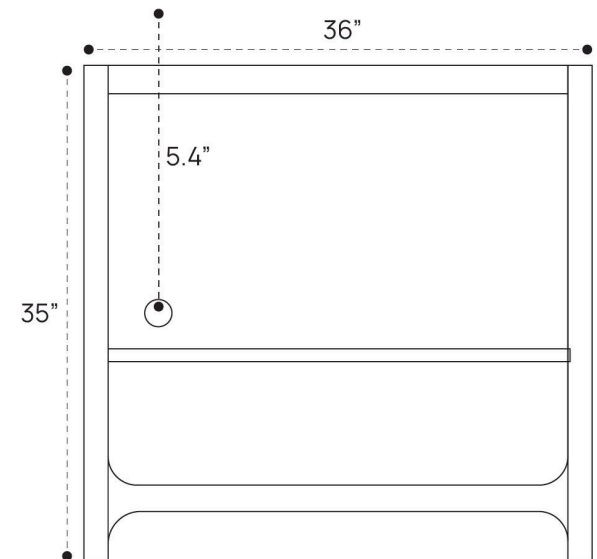

GRACYN VANITY PLUMBING GUIDE | 36 INCH

SIDE VIEW

TOP VIEW

BACK VIEW

GRACYN VANITY PLUMBING GUIDE | 48 INCH

SIDE VIEW

TOP VIEW

BACK VIEW

GRACYN VANITY PLUMBING GUIDE | 72 INCH

SIDE VIEW

TOP VIEW

BACK VIEW