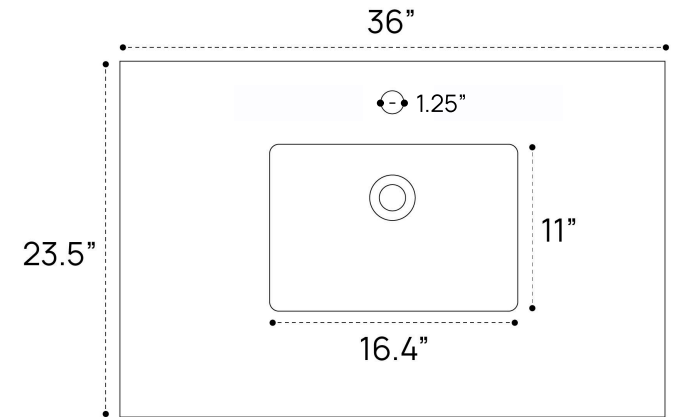

GRACYN VANITY PLUMBING GUIDE | 36 INCH

SIDE VIEW

TOP VIEW

BACK VIEW

GRACYN VANITY PLUMBING GUIDE | 48 INCH

SIDE VIEW

TOP VIEW

BACK VIEW

GRACYN VANITY PLUMBING GUIDE | 72 INCH

SIDE VIEW

TOP VIEW

BACK VIEW