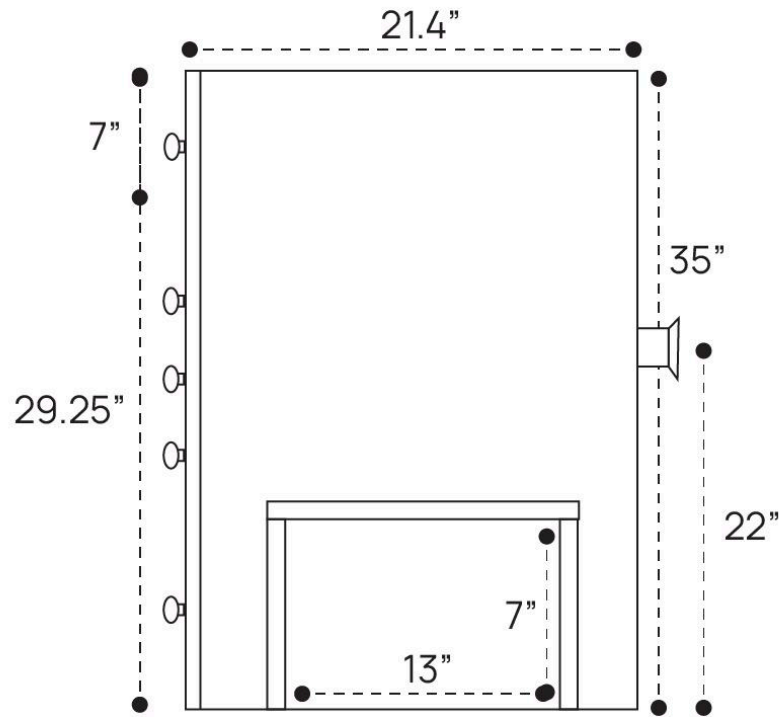

GRACYN VANITY PLUMBING GUIDE | 36 INCH

SIDE VIEW

TOP VIEW

BACK VIEW

GRACYN VANITY PLUMBING GUIDE | 48 INCH

SIDE VIEW

TOP VIEW

BACK VIEW

GRACYN VANITY PLUMBING GUIDE | 72 INCH

SIDE VIEW

TOP VIEW

BACK VIEW