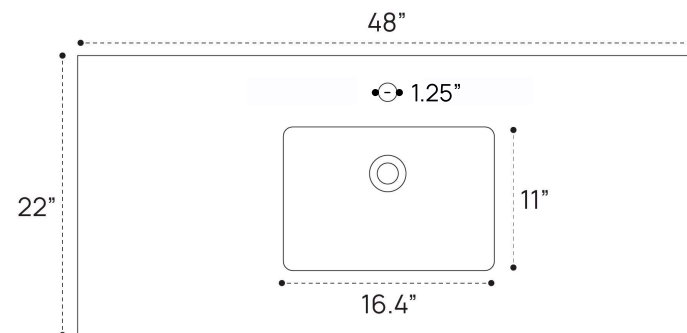

GRACYN VANITY PLUMBING GUIDE | 36 INCH

SIDE VIEW

TOP VIEW

BACK VIEW

GRACYN VANITY PLUMBING GUIDE | 48 INCH

SIDE VIEW

TOP VIEW

BACK VIEW

GRACYN VANITY PLUMBING GUIDE | 72 INCH

SIDE VIEW

TOP VIEW

BACK VIEW