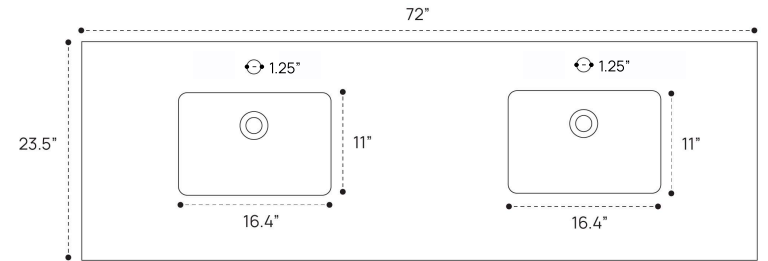

GRACYN VANITY PLUMBING GUIDE | 36 INCH

SIDE VIEW

TOP VIEW

BACK VIEW

GRACYN VANITY PLUMBING GUIDE | 48 INCH

SIDE VIEW

TOP VIEW

BACK VIEW

GRACYN VANITY PLUMBING GUIDE | 72 INCH

SIDE VIEW

TOP VIEW

BACK VIEW