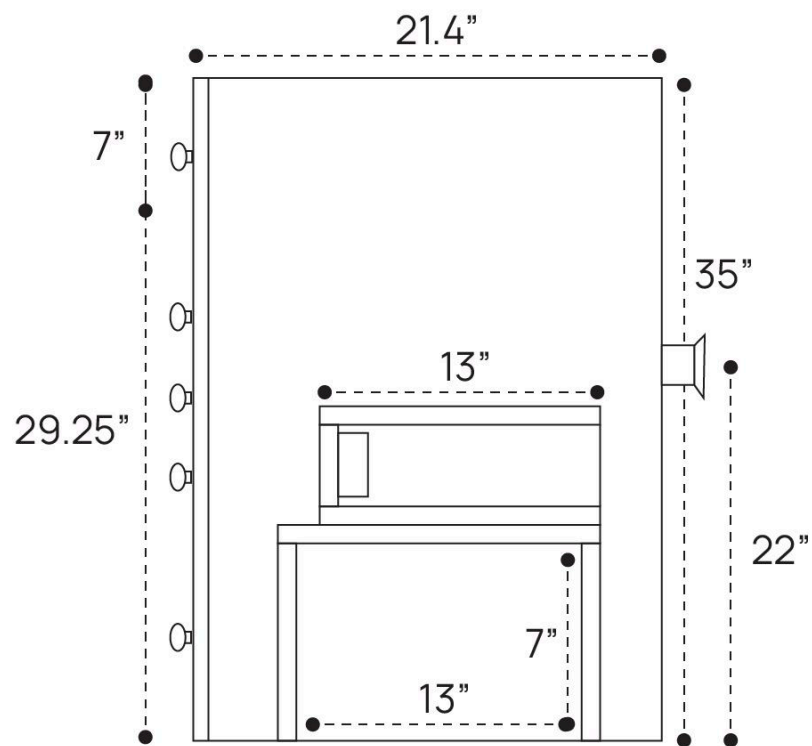

GRACYN VANITY PLUMBING GUIDE | 36 INCH

SIDE VIEW

TOP VIEW

BACK VIEW

GRACYN VANITY PLUMBING GUIDE | 48 INCH

SIDE VIEW

TOP VIEW

BACK VIEW

GRACYN VANITY PLUMBING GUIDE | 72 INCH

SIDE VIEW

TOP VIEW

BACK VIEW