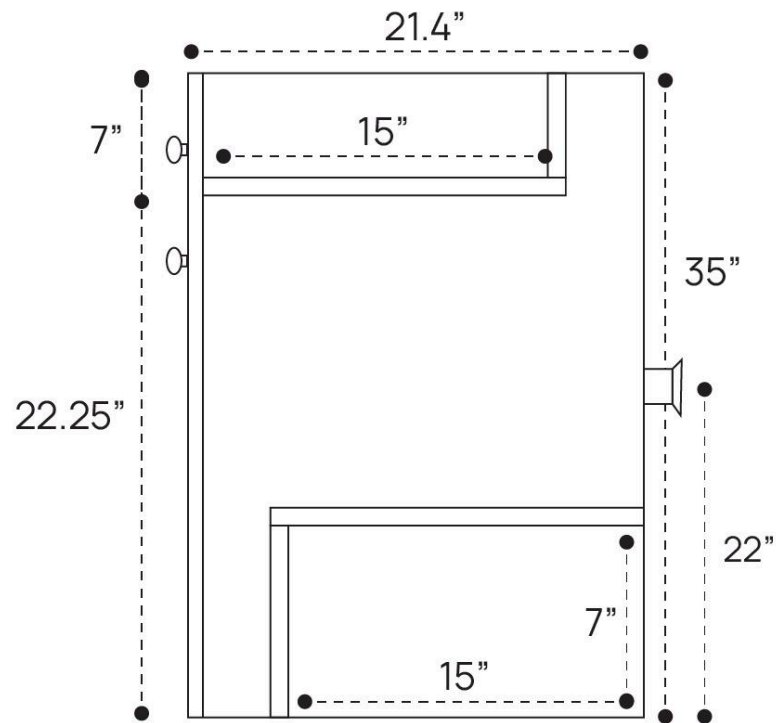

GRACYN VANITY PLUMBING GUIDE | 36 INCH

SIDE VIEW

TOP VIEW

BACK VIEW

GRACYN VANITY PLUMBING GUIDE | 48 INCH

SIDE VIEW

TOP VIEW

BACK VIEW

GRACYN VANITY PLUMBING GUIDE | 72 INCH

SIDE VIEW

TOP VIEW

BACK VIEW