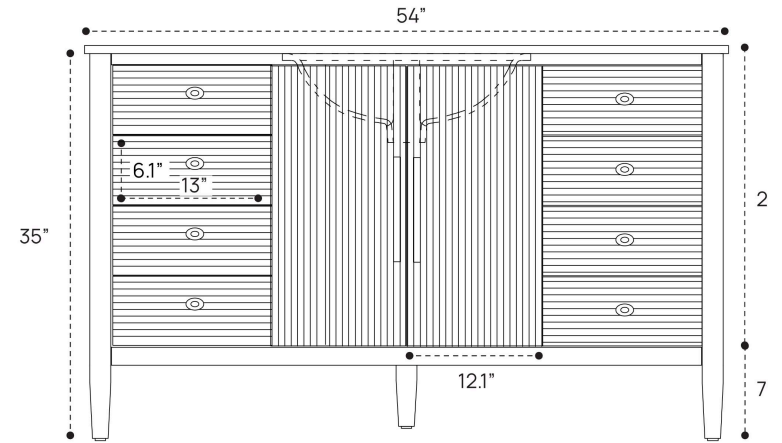

JUELLE VANITY DIMENSION GUIDE | 24 INCH

3D VIEW

FRONT VIEW

SIDE VIEW

JUELLE VANITY DIMENSION GUIDE | 30 INCH

3D VIEW

FRONT VIEW

SIDE VIEW

JUELLE VANITY DIMENSION GUIDE | 36 INCH

3D VIEW

FRONT VIEW

SIDE VIEW

JUELLE VANITY DIMENSION GUIDE | 48 INCH

3D VIEW

FRONT VIEW

SIDE VIEW

JUELLE VANITY DIMENSION GUIDE | 54 INCH

3D VIEW

FRONT VIEW

SIDE VIEW

JUELLE VANITY DIMENSION GUIDE | 54 INCH DOUBLE SINK

3D VIEW

FRONT VIEW

SIDE VIEW