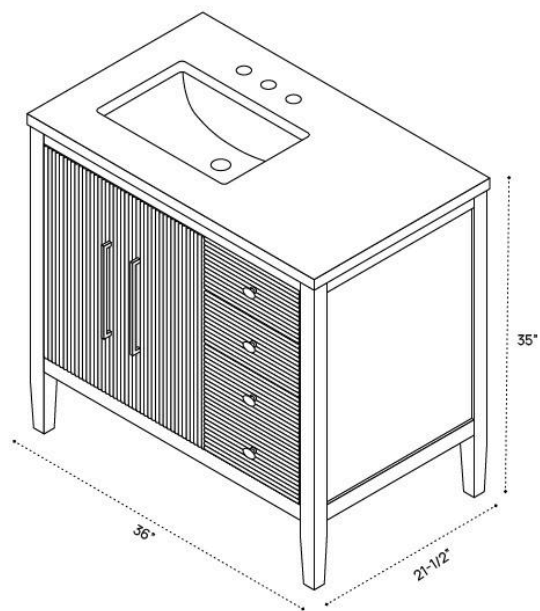

JUELLE VANITY DIMENSION GUIDE | 24 INCH

3D VIEW

FRONT VIEW

SIDE VIEW

JUELLE VANITY DIMENSION GUIDE | 30 INCH

3D VIEW

FRONT VIEW

SIDE VIEW

JUELLE VANITY DIMENSION GUIDE | 36 INCH

3D VIEW

FRONT VIEW

SIDE VIEW

JUELLE VANITY DIMENSION GUIDE | 48 INCH

3D VIEW

FRONT VIEW

SIDE VIEW

JUELLE VANITY DIMENSION GUIDE | 54 INCH

3D VIEW

FRONT VIEW

SIDE VIEW

JUELLE VANITY DIMENSION GUIDE | 54 INCH DOUBLE SINK

3D VIEW

FRONT VIEW

SIDE VIEW