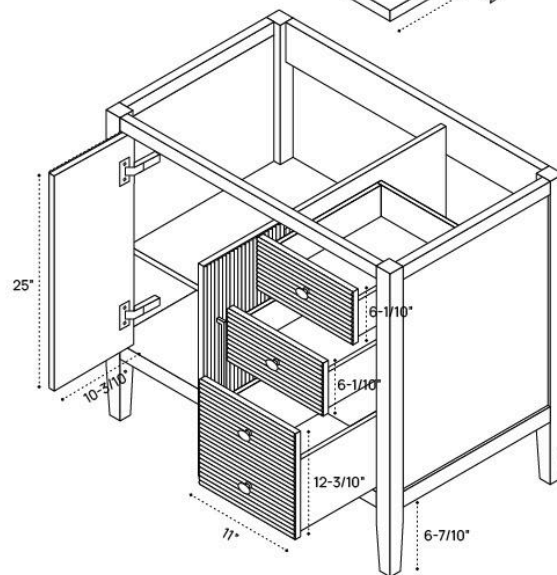

JUELLE VANITY DIMENSION GUIDE | 24 INCH

3D VIEW

FRONT VIEW

SIDE VIEW

JUELLE VANITY DIMENSION GUIDE | 30 INCH

3D VIEW

FRONT VIEW

SIDE VIEW

JUELLE VANITY DIMENSION GUIDE | 36 INCH

3D VIEW

FRONT VIEW

SIDE VIEW

JUELLE VANITY DIMENSION GUIDE | 48 INCH

3D VIEW

FRONT VIEW

SIDE VIEW

JUELLE VANITY DIMENSION GUIDE | 54 INCH

3D VIEW

FRONT VIEW

SIDE VIEW

JUELLE VANITY DIMENSION GUIDE | 54 INCH DOUBLE SINK

3D VIEW

FRONT VIEW

SIDE VIEW