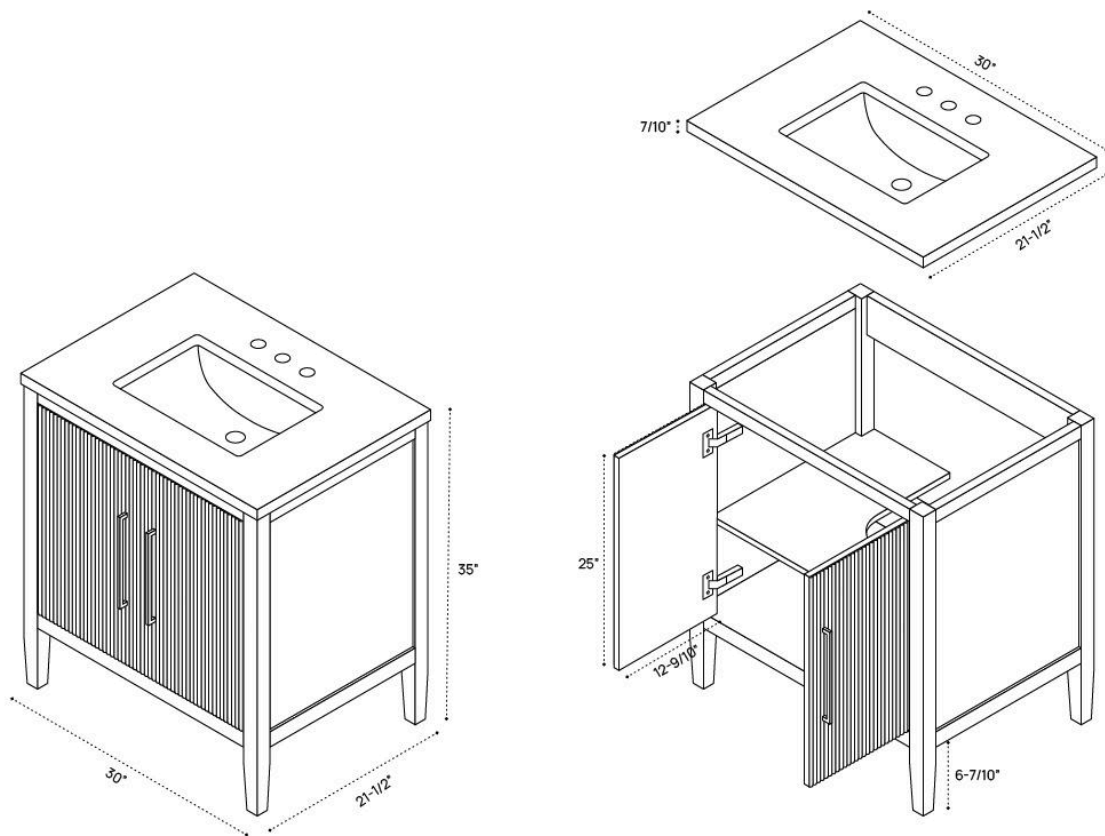

JUELLE VANITY DIMENSION GUIDE | 24 INCH

3D VIEW

FRONT VIEW

SIDE VIEW

JUELLE VANITY DIMENSION GUIDE | 30 INCH

3D VIEW

FRONT VIEW

SIDE VIEW

JUELLE VANITY DIMENSION GUIDE | 36 INCH

3D VIEW

FRONT VIEW

SIDE VIEW

JUELLE VANITY DIMENSION GUIDE | 48 INCH

3D VIEW

FRONT VIEW

SIDE VIEW

JUELLE VANITY DIMENSION GUIDE | 54 INCH

3D VIEW

FRONT VIEW

SIDE VIEW

JUELLE VANITY DIMENSION GUIDE | 54 INCH DOUBLE SINK

3D VIEW

FRONT VIEW

SIDE VIEW