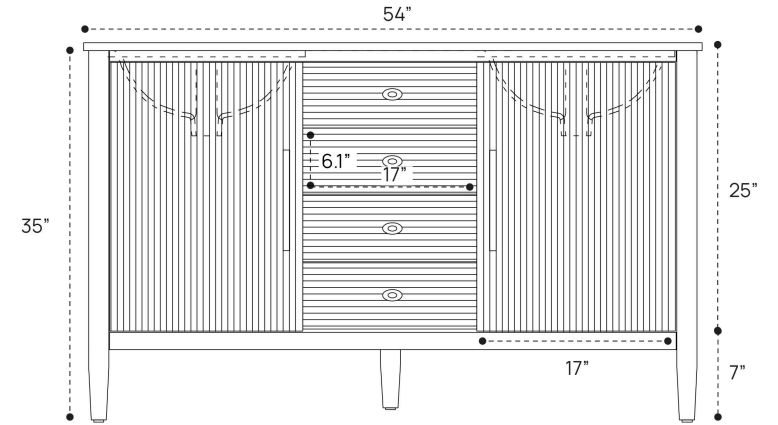

JUELLE VANITY DIMENSION GUIDE | 24 INCH

3D VIEW

FRONT VIEW

SIDE VIEW

JUELLE VANITY DIMENSION GUIDE | 30 INCH

3D VIEW

FRONT VIEW

SIDE VIEW

JUELLE VANITY DIMENSION GUIDE | 36 INCH

3D VIEW

FRONT VIEW

SIDE VIEW

JUELLE VANITY DIMENSION GUIDE | 48 INCH

3D VIEW

FRONT VIEW

SIDE VIEW

JUELLE VANITY DIMENSION GUIDE | 54 INCH

3D VIEW

FRONT VIEW

SIDE VIEW

JUELLE VANITY DIMENSION GUIDE | 54 INCH DOUBLE SINK

3D VIEW

FRONT VIEW

SIDE VIEW