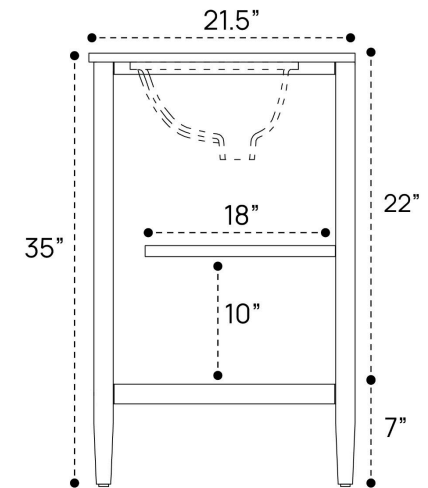

JUELLE VANITY DIMENSION GUIDE | 24 INCH

3D VIEW

FRONT VIEW

SIDE VIEW

JUELLE VANITY DIMENSION GUIDE | 30 INCH

3D VIEW

FRONT VIEW

SIDE VIEW

JUELLE VANITY DIMENSION GUIDE | 36 INCH

3D VIEW

FRONT VIEW

SIDE VIEW

JUELLE VANITY DIMENSION GUIDE | 48 INCH

3D VIEW

FRONT VIEW

SIDE VIEW

JUELLE VANITY DIMENSION GUIDE | 54 INCH

3D VIEW

FRONT VIEW

SIDE VIEW

JUELLE VANITY DIMENSION GUIDE | 54 INCH DOUBLE SINK

3D VIEW

FRONT VIEW

SIDE VIEW