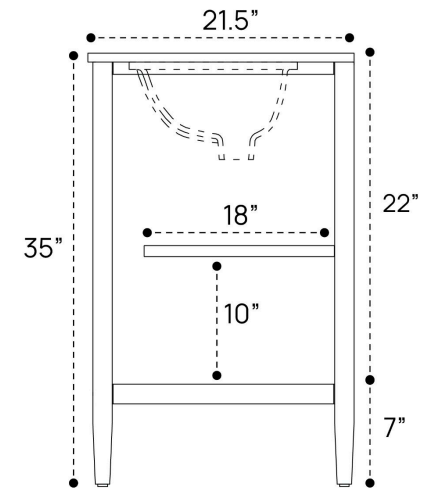

JUELLE VANITY DIMENSION GUIDE | 24 INCH

3D VIEW

FRONT VIEW

SIDE VIEW

JUELLE VANITY DIMENSION GUIDE | 30 INCH

3D VIEW

FRONT VIEW

SIDE VIEW

JUELLE VANITY DIMENSION GUIDE | 36 INCH

3D VIEW

FRONT VIEW

SIDE VIEW

JUELLE VANITY DIMENSION GUIDE | 48 INCH

3D VIEW

FRONT VIEW

SIDE VIEW

JUELLE VANITY DIMENSION GUIDE | 54 INCH

3D VIEW

FRONT VIEW

SIDE VIEW

JUELLE VANITY DIMENSION GUIDE | 54 INCH DOUBLE SINK

3D VIEW

FRONT VIEW

SIDE VIEW