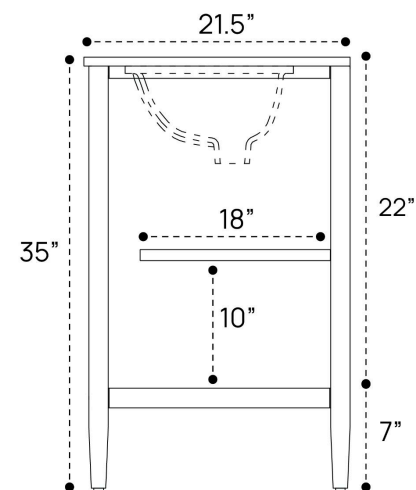

JUELLE VANITY DIMENSION GUIDE | 24 INCH

3D VIEW

FRONT VIEW

SIDE VIEW

JUELLE VANITY DIMENSION GUIDE | 30 INCH

3D VIEW

FRONT VIEW

SIDE VIEW

JUELLE VANITY DIMENSION GUIDE | 36 INCH

3D VIEW

FRONT VIEW

SIDE VIEW

JUELLE VANITY DIMENSION GUIDE | 48 INCH

3D VIEW

FRONT VIEW

SIDE VIEW

JUELLE VANITY DIMENSION GUIDE | 54 INCH

3D VIEW

FRONT VIEW

SIDE VIEW

JUELLE VANITY DIMENSION GUIDE | 54 INCH DOUBLE SINK

3D VIEW

FRONT VIEW

SIDE VIEW