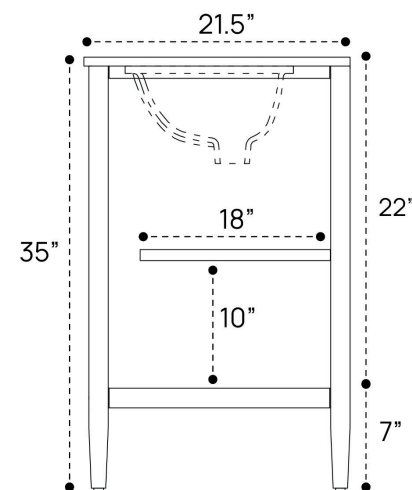

JUELLE VANITY DIMENSION GUIDE | 24 INCH

3D VIEW

FRONT VIEW

SIDE VIEW

JUELLE VANITY DIMENSION GUIDE | 30 INCH

3D VIEW

FRONT VIEW

SIDE VIEW

JUELLE VANITY DIMENSION GUIDE | 36 INCH

3D VIEW

FRONT VIEW

SIDE VIEW

JUELLE VANITY DIMENSION GUIDE | 48 INCH

3D VIEW

FRONT VIEW

SIDE VIEW

JUELLE VANITY DIMENSION GUIDE | 54 INCH

3D VIEW

FRONT VIEW

SIDE VIEW

JUELLE VANITY DIMENSION GUIDE | 54 INCH DOUBLE SINK

3D VIEW

FRONT VIEW

SIDE VIEW