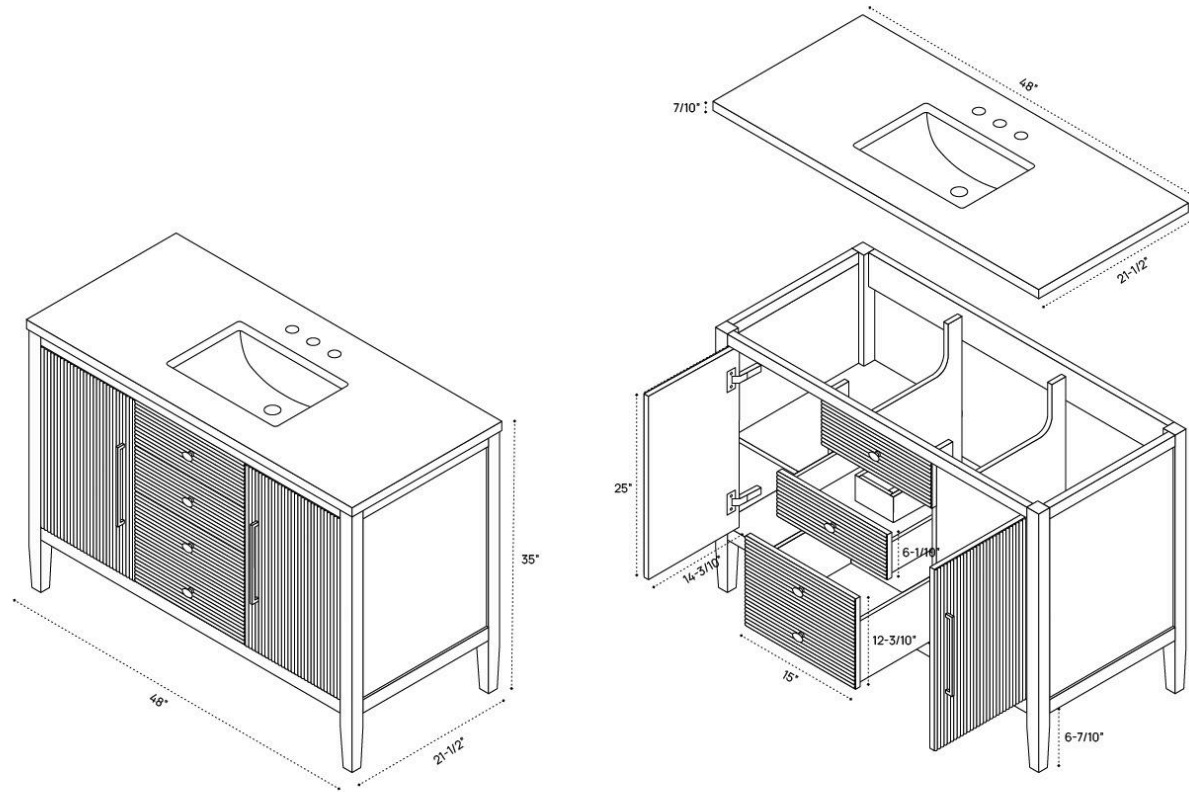

JUELLE VANITY DIMENSION GUIDE | 24 INCH

3D VIEW

FRONT VIEW

SIDE VIEW

JUELLE VANITY DIMENSION GUIDE | 30 INCH

3D VIEW

FRONT VIEW

SIDE VIEW

JUELLE VANITY DIMENSION GUIDE | 36 INCH

3D VIEW

FRONT VIEW

SIDE VIEW

JUELLE VANITY DIMENSION GUIDE | 48 INCH

3D VIEW

FRONT VIEW

SIDE VIEW

JUELLE VANITY DIMENSION GUIDE | 54 INCH

3D VIEW

FRONT VIEW

SIDE VIEW

JUELLE VANITY DIMENSION GUIDE | 54 INCH DOUBLE SINK

3D VIEW

FRONT VIEW

SIDE VIEW