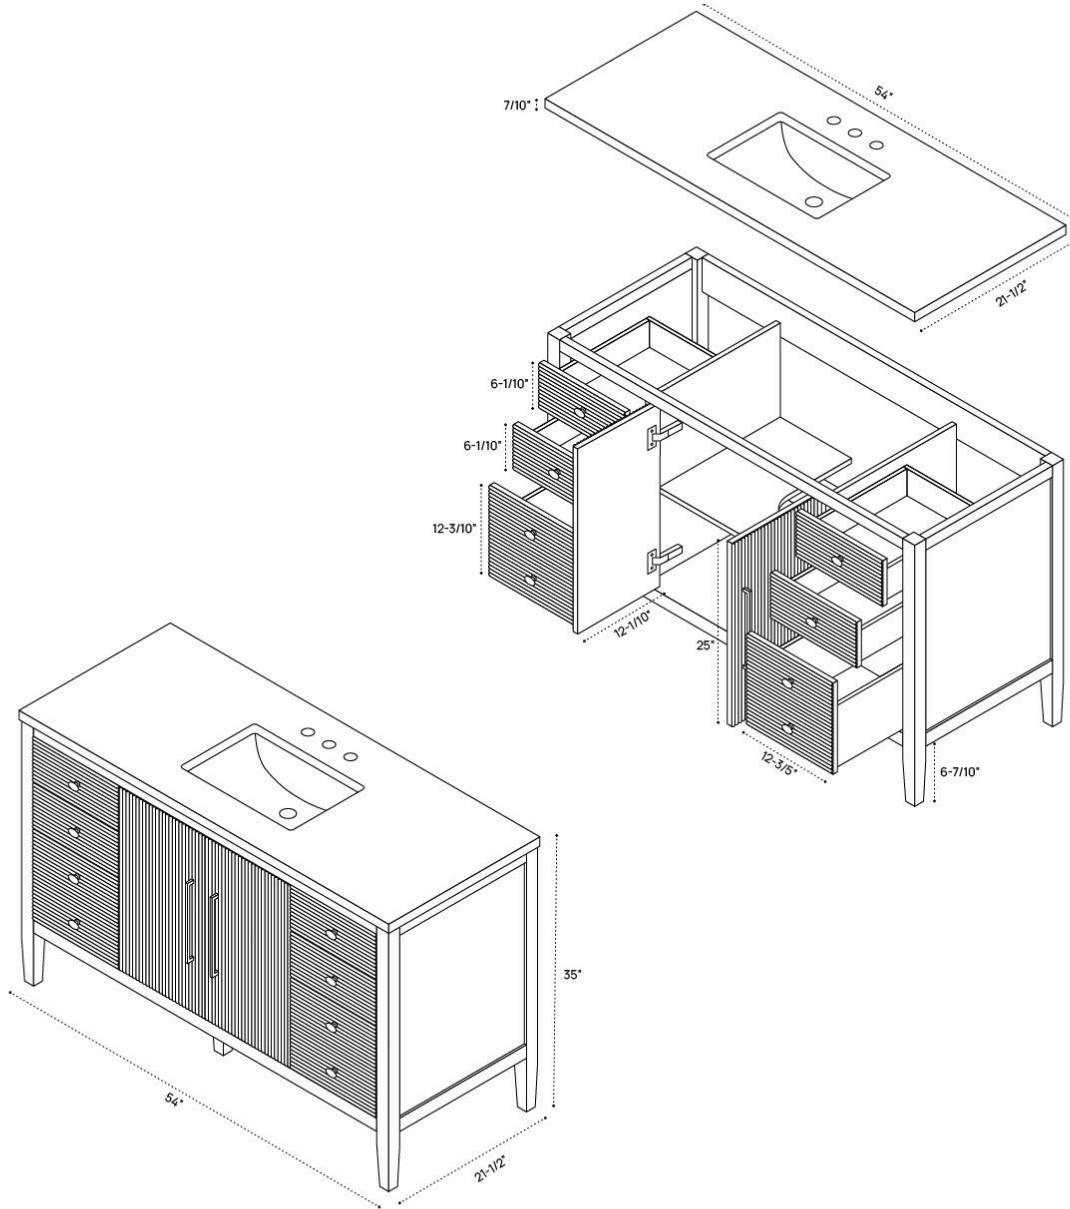

JUELLE VANITY DIMENSION GUIDE | 24 INCH

3D VIEW

FRONT VIEW

SIDE VIEW

JUELLE VANITY DIMENSION GUIDE | 30 INCH

3D VIEW

FRONT VIEW

SIDE VIEW

JUELLE VANITY DIMENSION GUIDE | 36 INCH

3D VIEW

FRONT VIEW

SIDE VIEW

JUELLE VANITY DIMENSION GUIDE | 48 INCH

3D VIEW

FRONT VIEW

SIDE VIEW

JUELLE VANITY DIMENSION GUIDE | 54 INCH

3D VIEW

FRONT VIEW

SIDE VIEW

JUELLE VANITY DIMENSION GUIDE | 54 INCH DOUBLE SINK

3D VIEW

FRONT VIEW

SIDE VIEW