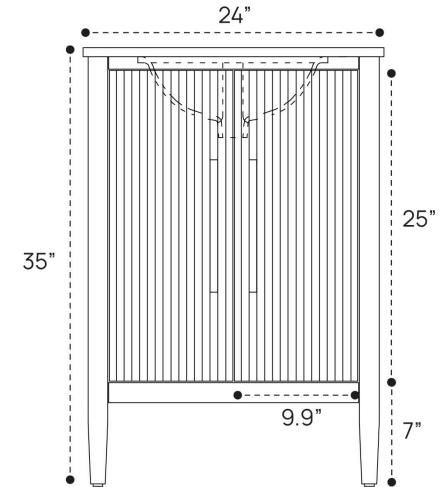

JUELLE VANITY DIMENSION GUIDE | 24 INCH

3D VIEW

FRONT VIEW

SIDE VIEW

JUELLE VANITY DIMENSION GUIDE | 30 INCH

3D VIEW

FRONT VIEW

SIDE VIEW

JUELLE VANITY DIMENSION GUIDE | 36 INCH

3D VIEW

FRONT VIEW

SIDE VIEW

JUELLE VANITY DIMENSION GUIDE | 48 INCH

3D VIEW

FRONT VIEW

SIDE VIEW

JUELLE VANITY DIMENSION GUIDE | 54 INCH

3D VIEW

FRONT VIEW

SIDE VIEW

JUELLE VANITY DIMENSION GUIDE | 54 INCH DOUBLE SINK

3D VIEW

FRONT VIEW

SIDE VIEW