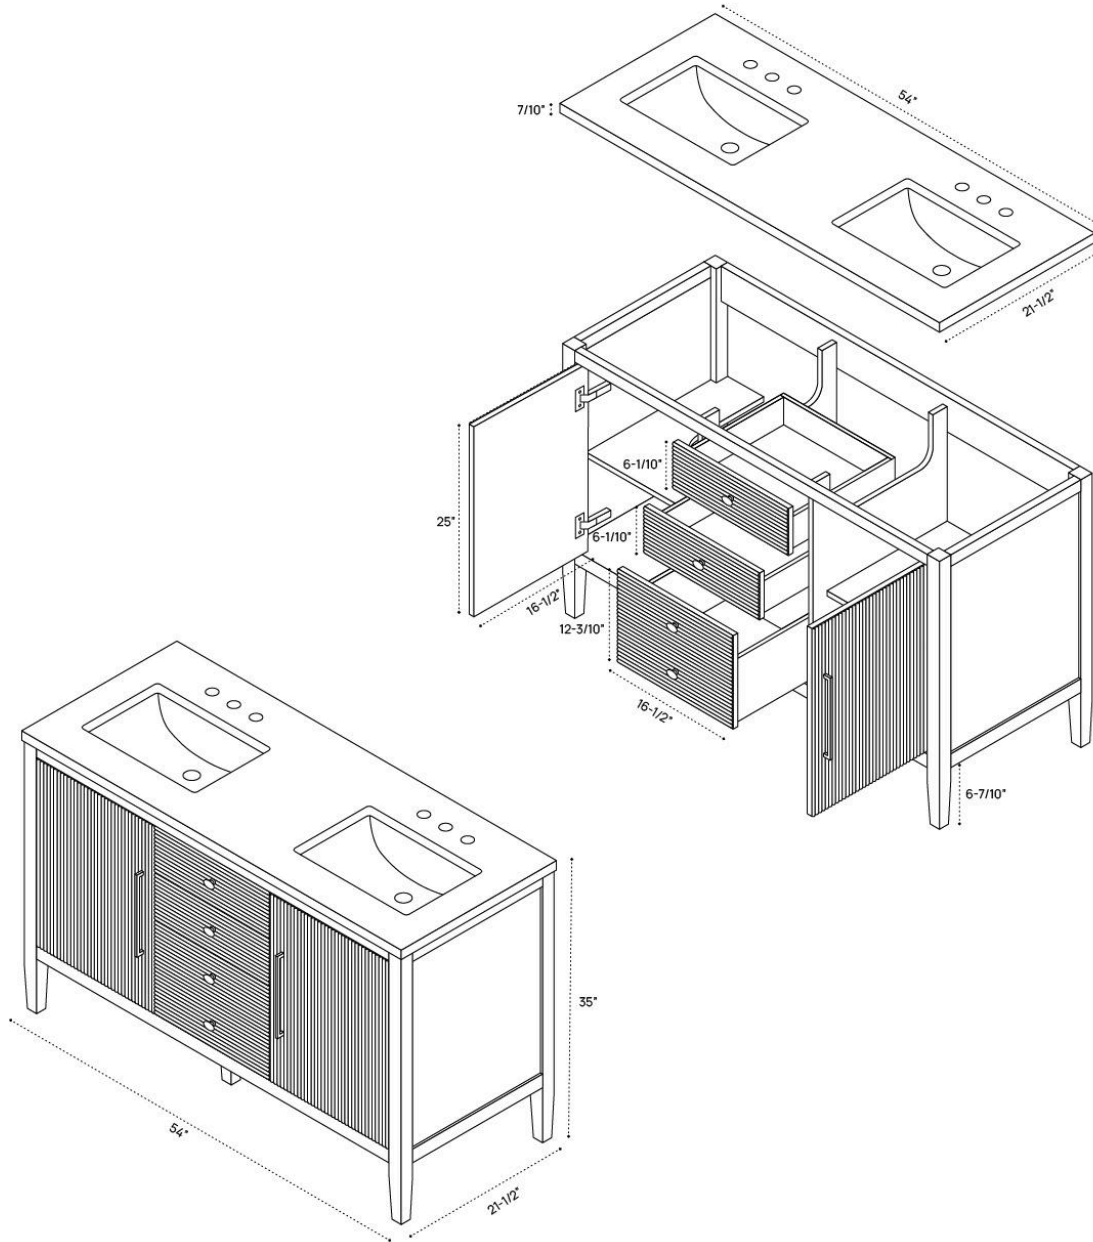

JUELLE VANITY DIMENSION GUIDE | 24 INCH

3D VIEW

FRONT VIEW

SIDE VIEW

JUELLE VANITY DIMENSION GUIDE | 30 INCH

3D VIEW

FRONT VIEW

SIDE VIEW

JUELLE VANITY DIMENSION GUIDE | 36 INCH

3D VIEW

FRONT VIEW

SIDE VIEW

JUELLE VANITY DIMENSION GUIDE | 48 INCH

3D VIEW

FRONT VIEW

SIDE VIEW

JUELLE VANITY DIMENSION GUIDE | 54 INCH

3D VIEW

FRONT VIEW

SIDE VIEW

JUELLE VANITY DIMENSION GUIDE | 54 INCH DOUBLE SINK

3D VIEW

FRONT VIEW

SIDE VIEW