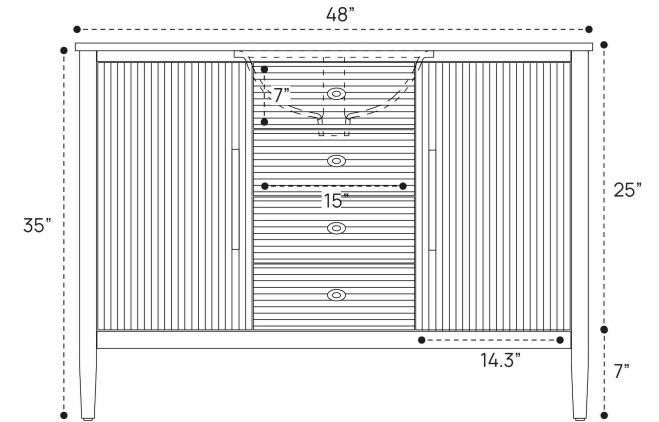

JUELLE VANITY DIMENSION GUIDE | 24 INCH

3D VIEW

FRONT VIEW

SIDE VIEW

JUELLE VANITY DIMENSION GUIDE | 30 INCH

3D VIEW

FRONT VIEW

SIDE VIEW

JUELLE VANITY DIMENSION GUIDE | 36 INCH

3D VIEW

FRONT VIEW

SIDE VIEW

JUELLE VANITY DIMENSION GUIDE | 48 INCH

3D VIEW

FRONT VIEW

SIDE VIEW

JUELLE VANITY DIMENSION GUIDE | 54 INCH

3D VIEW

FRONT VIEW

SIDE VIEW

JUELLE VANITY DIMENSION GUIDE | 54 INCH DOUBLE SINK

3D VIEW

FRONT VIEW

SIDE VIEW