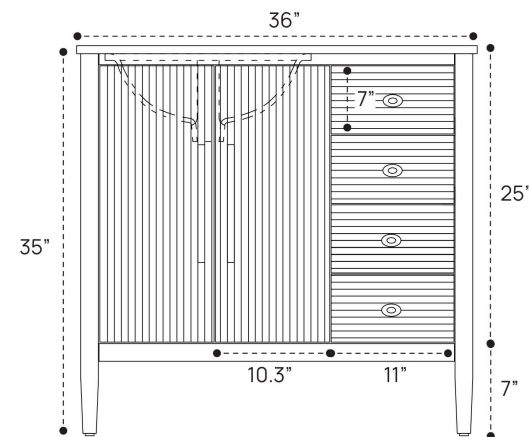

JUELLE VANITY DIMENSION GUIDE | 24 INCH

3D VIEW

FRONT VIEW

SIDE VIEW

JUELLE VANITY DIMENSION GUIDE | 30 INCH

3D VIEW

FRONT VIEW

SIDE VIEW

JUELLE VANITY DIMENSION GUIDE | 36 INCH

3D VIEW

FRONT VIEW

SIDE VIEW

JUELLE VANITY DIMENSION GUIDE | 48 INCH

3D VIEW

FRONT VIEW

SIDE VIEW

JUELLE VANITY DIMENSION GUIDE | 54 INCH

3D VIEW

FRONT VIEW

SIDE VIEW

JUELLE VANITY DIMENSION GUIDE | 54 INCH DOUBLE SINK

3D VIEW

FRONT VIEW

SIDE VIEW