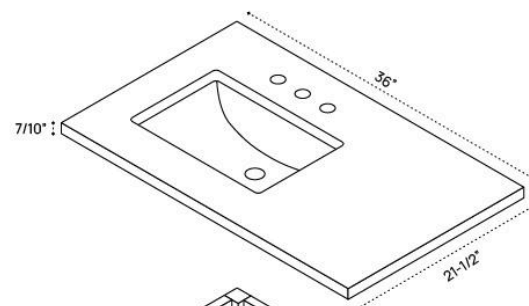

JUELLE VANITY DIMENSION GUIDE | 24 INCH

3D VIEW

FRONT VIEW

SIDE VIEW

JUELLE VANITY DIMENSION GUIDE | 30 INCH

3D VIEW

FRONT VIEW

SIDE VIEW

JUELLE VANITY DIMENSION GUIDE | 36 INCH

3D VIEW

FRONT VIEW

SIDE VIEW

JUELLE VANITY DIMENSION GUIDE | 48 INCH

3D VIEW

FRONT VIEW

SIDE VIEW

JUELLE VANITY DIMENSION GUIDE | 54 INCH

3D VIEW

FRONT VIEW

SIDE VIEW

JUELLE VANITY DIMENSION GUIDE | 54 INCH DOUBLE SINK

3D VIEW

FRONT VIEW

SIDE VIEW