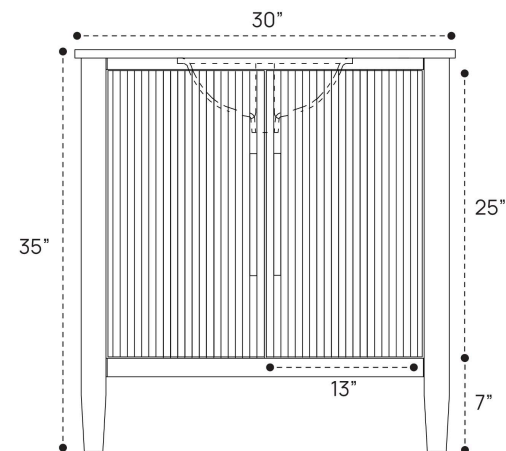

JUELLE VANITY DIMENSION GUIDE | 24 INCH

3D VIEW

FRONT VIEW

SIDE VIEW

JUELLE VANITY DIMENSION GUIDE | 30 INCH

3D VIEW

FRONT VIEW

SIDE VIEW

JUELLE VANITY DIMENSION GUIDE | 36 INCH

3D VIEW

FRONT VIEW

SIDE VIEW

JUELLE VANITY DIMENSION GUIDE | 48 INCH

3D VIEW

FRONT VIEW

SIDE VIEW

JUELLE VANITY DIMENSION GUIDE | 54 INCH

3D VIEW

FRONT VIEW

SIDE VIEW

JUELLE VANITY DIMENSION GUIDE | 54 INCH DOUBLE SINK

3D VIEW

FRONT VIEW

SIDE VIEW