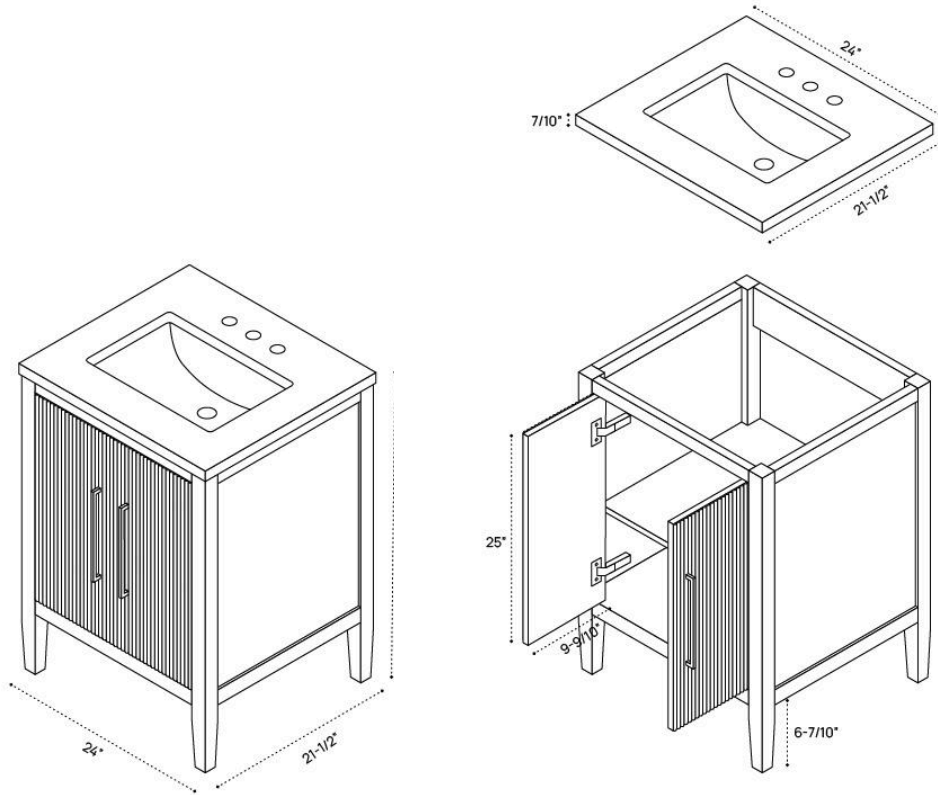

JUELLE VANITY DIMENSION GUIDE | 24 INCH

3D VIEW

FRONT VIEW

SIDE VIEW

JUELLE VANITY DIMENSION GUIDE | 30 INCH

3D VIEW

FRONT VIEW

SIDE VIEW

JUELLE VANITY DIMENSION GUIDE | 36 INCH

3D VIEW

FRONT VIEW

SIDE VIEW

JUELLE VANITY DIMENSION GUIDE | 48 INCH

3D VIEW

FRONT VIEW

SIDE VIEW

JUELLE VANITY DIMENSION GUIDE | 54 INCH

3D VIEW

FRONT VIEW

SIDE VIEW

JUELLE VANITY DIMENSION GUIDE | 54 INCH DOUBLE SINK

3D VIEW

FRONT VIEW

SIDE VIEW