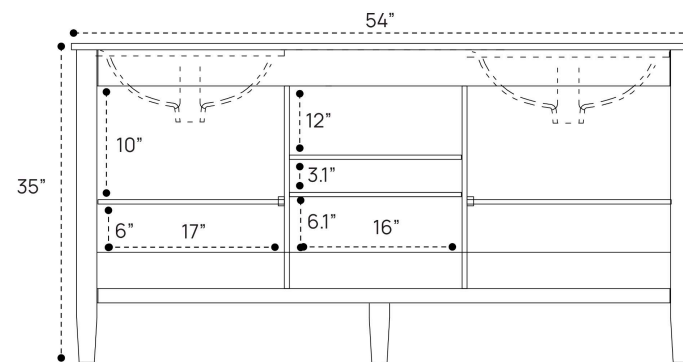

JUELLE VANITY PLUMBING GUIDE | 36 INCH

SIDE VIEW

TOP VIEW

BACK VIEW

JUELLE VANITY PLUMBING GUIDE | 48 INCH

SIDE VIEW

TOP VIEW

BACK VIEW

JUELLE VANITY PLUMBING GUIDE | 54 INCH

SIDE VIEW

TOP VIEW

BACK VIEW

JUELLE VANITY PLUMBING GUIDE | 54 INCH DOUBLE

SIDE VIEW

TOP VIEW

BACK VIEW

JUELLE VANITY PLUMBING GUIDE | 60 INCH

SIDE VIEW

TOP VIEW

BACK VIEW

JUELLE VANITY PLUMBING GUIDE | 60 INCH DOUBLE

SIDE VIEW

TOP VIEW

BACK VIEW