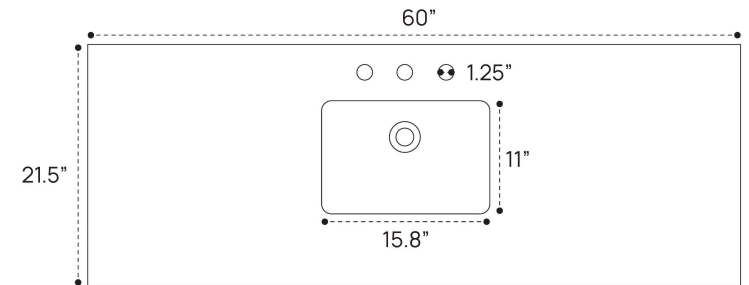

JUELLE VANITY PLUMBING GUIDE | 24 INCH

SIDE VIEW

TOP VIEW

BACK VIEW

JUELLE VANITY PLUMBING GUIDE | 30 INCH

SIDE VIEW

TOP VIEW

BACK VIEW

JUELLE VANITY PLUMBING GUIDE | 36 INCH

SIDE VIEW

TOP VIEW

BACK VIEW

JUELLE VANITY PLUMBING GUIDE | 48 INCH

SIDE VIEW

TOP VIEW

BACK VIEW

JUELLE VANITY PLUMBING GUIDE | 54 INCH

SIDE VIEW

TOP VIEW

BACK VIEW

JUELLE VANITY PLUMBING GUIDE | 54 INCH DOUBLE

SIDE VIEW

TOP VIEW

BACK VIEW

JUELLE VANITY PLUMBING GUIDE | 60 INCH

SIDE VIEW

TOP VIEW

BACK VIEW

JUELLE VANITY PLUMBING GUIDE | 60 INCH DOUBLE

SIDE VIEW

TOP VIEW

BACK VIEW