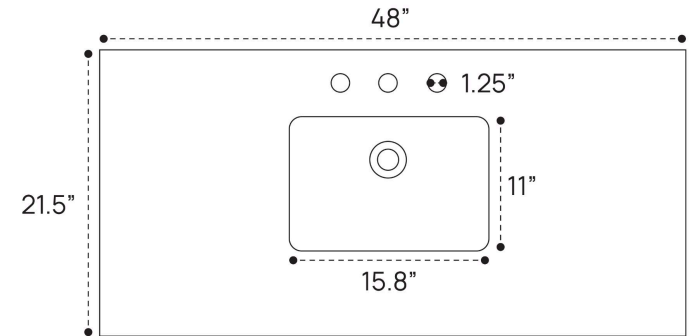

JUELLE VANITY PLUMBING GUIDE | 24 INCH

SIDE VIEW

TOP VIEW

BACK VIEW

JUELLE VANITY PLUMBING GUIDE | 30 INCH

SIDE VIEW

TOP VIEW

BACK VIEW

JUELLE VANITY PLUMBING GUIDE | 36 INCH

SIDE VIEW

TOP VIEW

BACK VIEW

JUELLE VANITY PLUMBING GUIDE | 48 INCH

SIDE VIEW

TOP VIEW

BACK VIEW

JUELLE VANITY PLUMBING GUIDE | 54 INCH

SIDE VIEW

TOP VIEW

BACK VIEW

JUELLE VANITY PLUMBING GUIDE | 54 INCH DOUBLE

SIDE VIEW

TOP VIEW

BACK VIEW

JUELLE VANITY PLUMBING GUIDE | 60 INCH

SIDE VIEW

TOP VIEW

BACK VIEW

JUELLE VANITY PLUMBING GUIDE | 60 INCH DOUBLE

SIDE VIEW

TOP VIEW

BACK VIEW