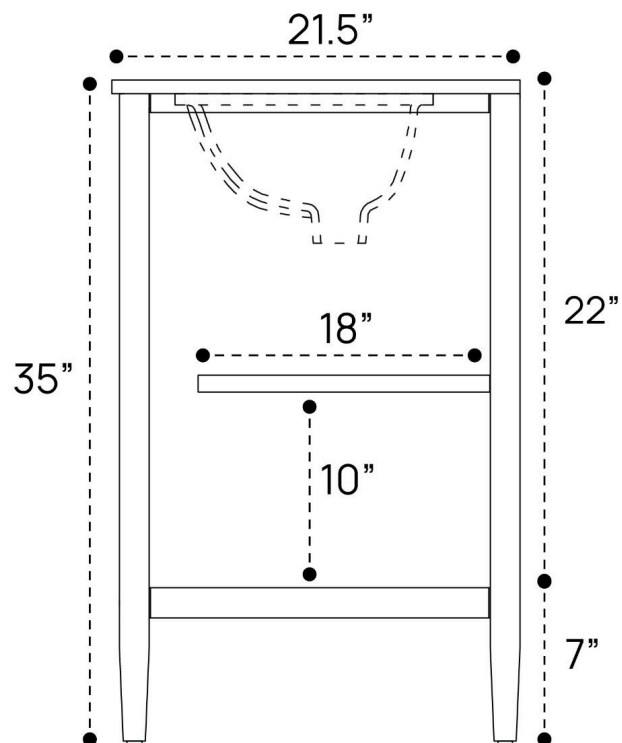

JUELLE VANITY PLUMBING GUIDE | 24 INCH

SIDE VIEW

TOP VIEW

BACK VIEW

JUELLE VANITY PLUMBING GUIDE | 30 INCH

SIDE VIEW

TOP VIEW

BACK VIEW

JUELLE VANITY PLUMBING GUIDE | 36 INCH

SIDE VIEW

TOP VIEW

BACK VIEW

JUELLE VANITY PLUMBING GUIDE | 48 INCH

SIDE VIEW

TOP VIEW

BACK VIEW

JUELLE VANITY PLUMBING GUIDE | 54 INCH

SIDE VIEW

TOP VIEW

BACK VIEW

JUELLE VANITY PLUMBING GUIDE | 54 INCH DOUBLE

SIDE VIEW

TOP VIEW

BACK VIEW

JUELLE VANITY PLUMBING GUIDE | 60 INCH

SIDE VIEW

TOP VIEW

BACK VIEW

JUELLE VANITY PLUMBING GUIDE | 60 INCH DOUBLE

SIDE VIEW

TOP VIEW

BACK VIEW