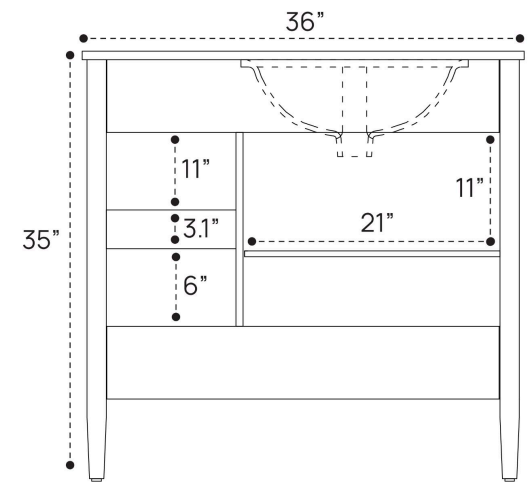

JUELLE VANITY PLUMBING GUIDE | 24 INCH

SIDE VIEW

TOP VIEW

BACK VIEW

JUELLE VANITY PLUMBING GUIDE | 30 INCH

SIDE VIEW

TOP VIEW

BACK VIEW

JUELLE VANITY PLUMBING GUIDE | 36 INCH

SIDE VIEW

TOP VIEW

BACK VIEW

JUELLE VANITY PLUMBING GUIDE | 48 INCH

SIDE VIEW

TOP VIEW

BACK VIEW

JUELLE VANITY PLUMBING GUIDE | 54 INCH

SIDE VIEW

TOP VIEW

BACK VIEW

JUELLE VANITY PLUMBING GUIDE | 54 INCH DOUBLE

SIDE VIEW

TOP VIEW

BACK VIEW

JUELLE VANITY PLUMBING GUIDE | 60 INCH

SIDE VIEW

TOP VIEW

BACK VIEW

JUELLE VANITY PLUMBING GUIDE | 60 INCH DOUBLE

SIDE VIEW

TOP VIEW

BACK VIEW