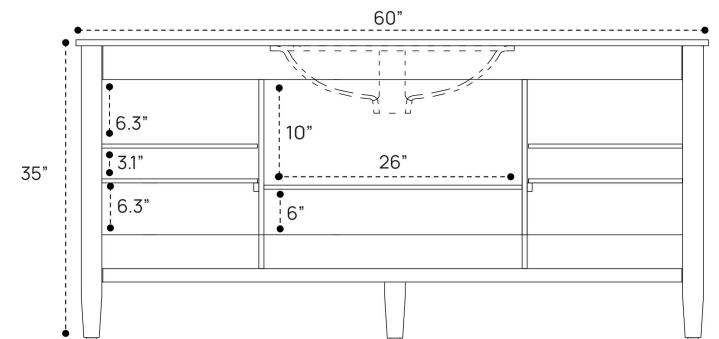

JUELLE VANITY PLUMBING GUIDE | 36 INCH

SIDE VIEW

TOP VIEW

BACK VIEW

JUELLE VANITY PLUMBING GUIDE | 48 INCH

SIDE VIEW

TOP VIEW

BACK VIEW

JUELLE VANITY PLUMBING GUIDE | 54 INCH

SIDE VIEW

TOP VIEW

BACK VIEW

JUELLE VANITY PLUMBING GUIDE | 54 INCH DOUBLE

SIDE VIEW

TOP VIEW

BACK VIEW

JUELLE VANITY PLUMBING GUIDE | 60 INCH

SIDE VIEW

TOP VIEW

BACK VIEW

JUELLE VANITY PLUMBING GUIDE | 60 INCH DOUBLE

SIDE VIEW

TOP VIEW

BACK VIEW