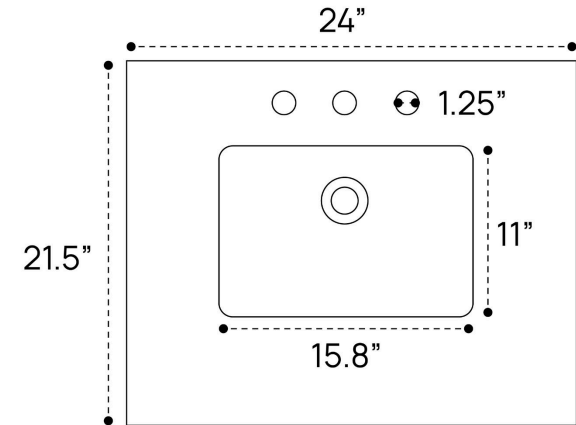

JUELLE VANITY PLUMBING GUIDE | 24 INCH

SIDE VIEW

TOP VIEW

BACK VIEW

JUELLE VANITY PLUMBING GUIDE | 30 INCH

SIDE VIEW

TOP VIEW

BACK VIEW

JUELLE VANITY PLUMBING GUIDE | 36 INCH

SIDE VIEW

TOP VIEW

BACK VIEW

JUELLE VANITY PLUMBING GUIDE | 48 INCH

SIDE VIEW

TOP VIEW

BACK VIEW

JUELLE VANITY PLUMBING GUIDE | 54 INCH

SIDE VIEW

TOP VIEW

BACK VIEW

JUELLE VANITY PLUMBING GUIDE | 54 INCH DOUBLE

SIDE VIEW

TOP VIEW

BACK VIEW

JUELLE VANITY PLUMBING GUIDE | 60 INCH

SIDE VIEW

TOP VIEW

BACK VIEW

JUELLE VANITY PLUMBING GUIDE | 60 INCH DOUBLE

SIDE VIEW

TOP VIEW

BACK VIEW