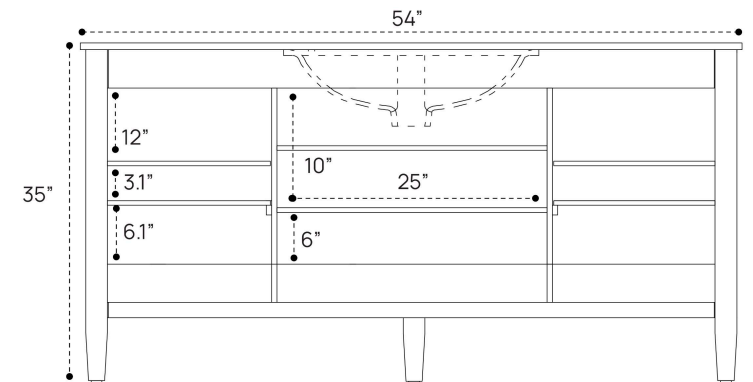

JUELLE VANITY PLUMBING GUIDE | 36 INCH

SIDE VIEW

TOP VIEW

BACK VIEW

JUELLE VANITY PLUMBING GUIDE | 48 INCH

SIDE VIEW

TOP VIEW

BACK VIEW

JUELLE VANITY PLUMBING GUIDE | 54 INCH

SIDE VIEW

TOP VIEW

BACK VIEW

JUELLE VANITY PLUMBING GUIDE | 54 INCH DOUBLE

SIDE VIEW

TOP VIEW

BACK VIEW

JUELLE VANITY PLUMBING GUIDE | 60 INCH

SIDE VIEW

TOP VIEW

BACK VIEW

JUELLE VANITY PLUMBING GUIDE | 60 INCH DOUBLE

SIDE VIEW

TOP VIEW

BACK VIEW