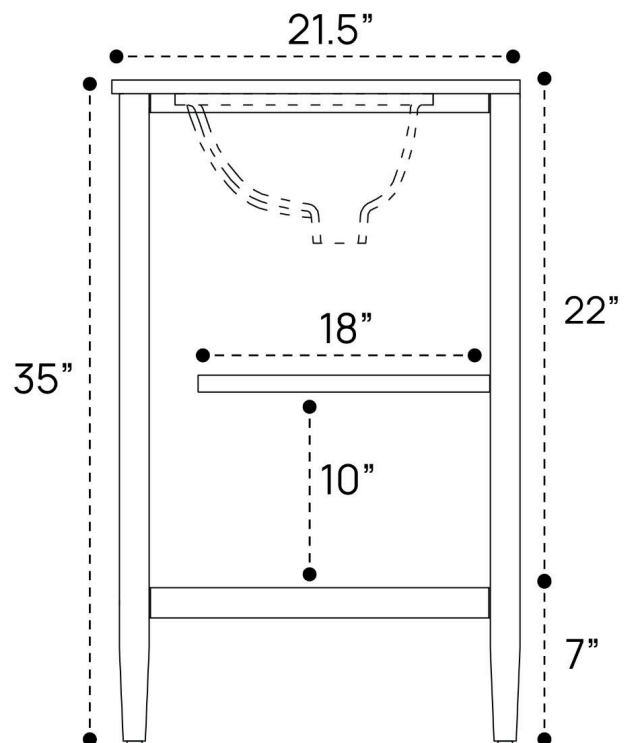

JUELLE VANITY PLUMBING GUIDE | 24 INCH

SIDE VIEW

TOP VIEW

BACK VIEW

JUELLE VANITY PLUMBING GUIDE | 30 INCH

SIDE VIEW

TOP VIEW

BACK VIEW

JUELLE VANITY PLUMBING GUIDE | 36 INCH

SIDE VIEW

TOP VIEW

BACK VIEW

JUELLE VANITY PLUMBING GUIDE | 48 INCH

SIDE VIEW

TOP VIEW

BACK VIEW

JUELLE VANITY PLUMBING GUIDE | 54 INCH

SIDE VIEW

TOP VIEW

BACK VIEW

JUELLE VANITY PLUMBING GUIDE | 54 INCH DOUBLE

SIDE VIEW

TOP VIEW

BACK VIEW

JUELLE VANITY PLUMBING GUIDE | 60 INCH

SIDE VIEW

TOP VIEW

BACK VIEW

JUELLE VANITY PLUMBING GUIDE | 60 INCH DOUBLE

SIDE VIEW

TOP VIEW

BACK VIEW