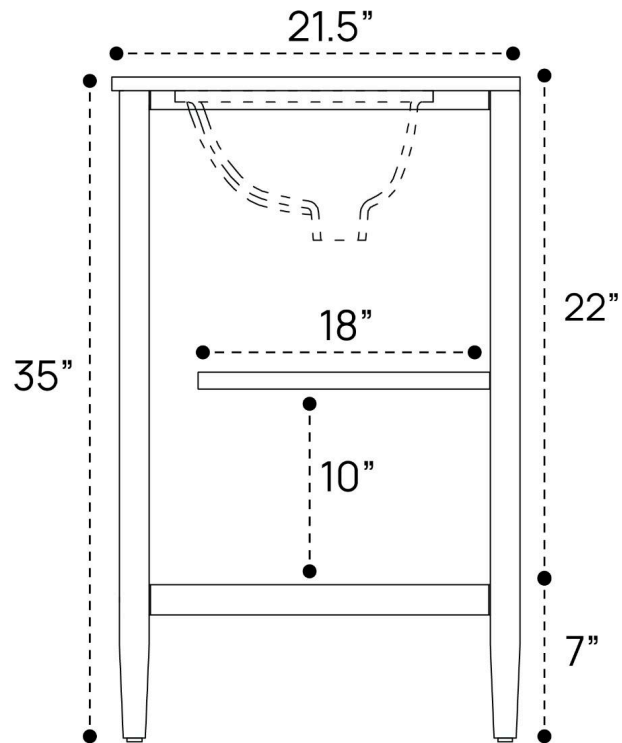

JUELLE VANITY PLUMBING GUIDE | 24 INCH

SIDE VIEW

TOP VIEW

BACK VIEW

JUELLE VANITY PLUMBING GUIDE | 30 INCH

SIDE VIEW

TOP VIEW

BACK VIEW

JUELLE VANITY PLUMBING GUIDE | 36 INCH

SIDE VIEW

TOP VIEW

BACK VIEW

JUELLE VANITY PLUMBING GUIDE | 48 INCH

SIDE VIEW

TOP VIEW

BACK VIEW

JUELLE VANITY PLUMBING GUIDE | 54 INCH

SIDE VIEW

TOP VIEW

BACK VIEW

JUELLE VANITY PLUMBING GUIDE | 54 INCH DOUBLE

SIDE VIEW

TOP VIEW

BACK VIEW

JUELLE VANITY PLUMBING GUIDE | 60 INCH

SIDE VIEW

TOP VIEW

BACK VIEW

JUELLE VANITY PLUMBING GUIDE | 60 INCH DOUBLE

SIDE VIEW

TOP VIEW

BACK VIEW