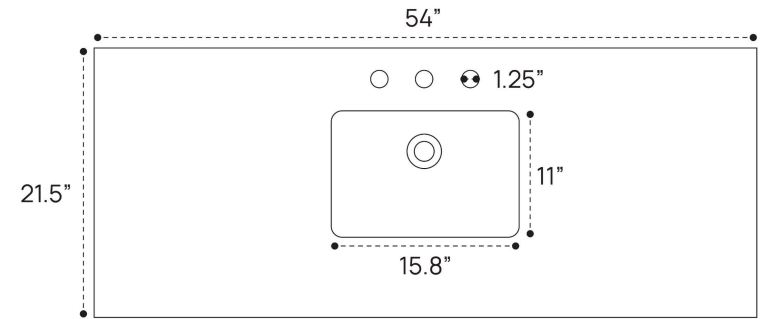

JUELLE VANITY PLUMBING GUIDE | 24 INCH

SIDE VIEW

TOP VIEW

BACK VIEW

JUELLE VANITY PLUMBING GUIDE | 30 INCH

SIDE VIEW

TOP VIEW

BACK VIEW

JUELLE VANITY PLUMBING GUIDE | 36 INCH

SIDE VIEW

TOP VIEW

BACK VIEW

JUELLE VANITY PLUMBING GUIDE | 48 INCH

SIDE VIEW

TOP VIEW

BACK VIEW

JUELLE VANITY PLUMBING GUIDE | 54 INCH

SIDE VIEW

TOP VIEW

BACK VIEW

JUELLE VANITY PLUMBING GUIDE | 54 INCH DOUBLE

SIDE VIEW

TOP VIEW

BACK VIEW

JUELLE VANITY PLUMBING GUIDE | 60 INCH

SIDE VIEW

TOP VIEW

BACK VIEW

JUELLE VANITY PLUMBING GUIDE | 60 INCH DOUBLE

SIDE VIEW

TOP VIEW

BACK VIEW