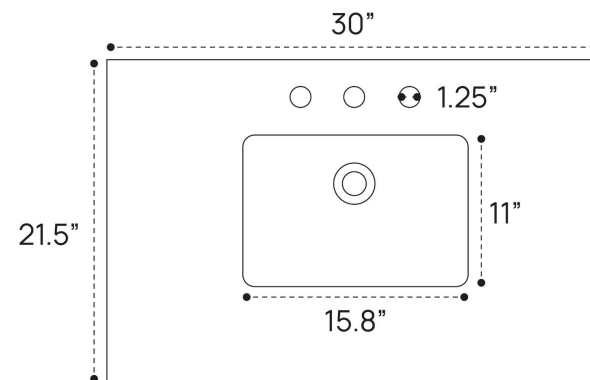

JUELLE VANITY PLUMBING GUIDE | 24 INCH

SIDE VIEW

TOP VIEW

BACK VIEW

JUELLE VANITY PLUMBING GUIDE | 30 INCH

SIDE VIEW

TOP VIEW

BACK VIEW

JUELLE VANITY PLUMBING GUIDE | 36 INCH

SIDE VIEW

TOP VIEW

BACK VIEW

JUELLE VANITY PLUMBING GUIDE | 48 INCH

SIDE VIEW

TOP VIEW

BACK VIEW

JUELLE VANITY PLUMBING GUIDE | 54 INCH

SIDE VIEW

TOP VIEW

BACK VIEW

JUELLE VANITY PLUMBING GUIDE | 54 INCH DOUBLE

SIDE VIEW

TOP VIEW

BACK VIEW

JUELLE VANITY PLUMBING GUIDE | 60 INCH

SIDE VIEW

TOP VIEW

BACK VIEW

JUELLE VANITY PLUMBING GUIDE | 60 INCH DOUBLE

SIDE VIEW

TOP VIEW

BACK VIEW