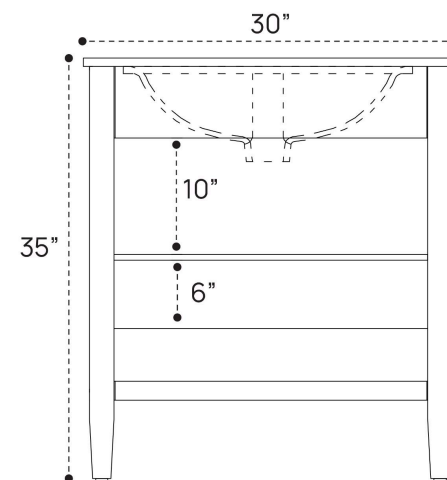

JUELLE VANITY PLUMBING GUIDE | 24 INCH

SIDE VIEW

TOP VIEW

BACK VIEW

JUELLE VANITY PLUMBING GUIDE | 30 INCH

SIDE VIEW

TOP VIEW

BACK VIEW

JUELLE VANITY PLUMBING GUIDE | 36 INCH

SIDE VIEW

TOP VIEW

BACK VIEW

JUELLE VANITY PLUMBING GUIDE | 48 INCH

SIDE VIEW

TOP VIEW

BACK VIEW

JUELLE VANITY PLUMBING GUIDE | 54 INCH

SIDE VIEW

TOP VIEW

BACK VIEW

JUELLE VANITY PLUMBING GUIDE | 54 INCH DOUBLE

SIDE VIEW

TOP VIEW

BACK VIEW

JUELLE VANITY PLUMBING GUIDE | 60 INCH

SIDE VIEW

TOP VIEW

BACK VIEW

JUELLE VANITY PLUMBING GUIDE | 60 INCH DOUBLE

SIDE VIEW

TOP VIEW

BACK VIEW