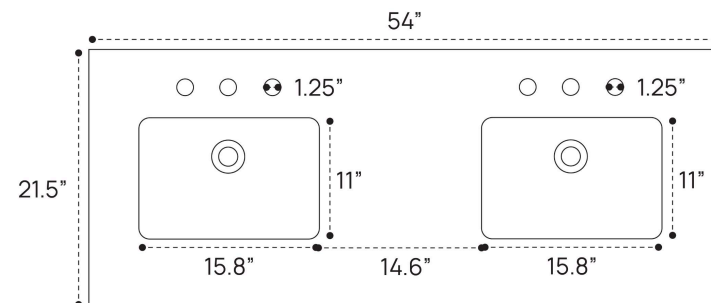

JUELLE VANITY PLUMBING GUIDE | 24 INCH

SIDE VIEW

TOP VIEW

BACK VIEW

JUELLE VANITY PLUMBING GUIDE | 30 INCH

SIDE VIEW

TOP VIEW

BACK VIEW

JUELLE VANITY PLUMBING GUIDE | 36 INCH

SIDE VIEW

TOP VIEW

BACK VIEW

JUELLE VANITY PLUMBING GUIDE | 48 INCH

SIDE VIEW

TOP VIEW

BACK VIEW

JUELLE VANITY PLUMBING GUIDE | 54 INCH

SIDE VIEW

TOP VIEW

BACK VIEW

JUELLE VANITY PLUMBING GUIDE | 54 INCH DOUBLE

SIDE VIEW

TOP VIEW

BACK VIEW

JUELLE VANITY PLUMBING GUIDE | 60 INCH

SIDE VIEW

TOP VIEW

BACK VIEW

JUELLE VANITY PLUMBING GUIDE | 60 INCH DOUBLE

SIDE VIEW

TOP VIEW

BACK VIEW