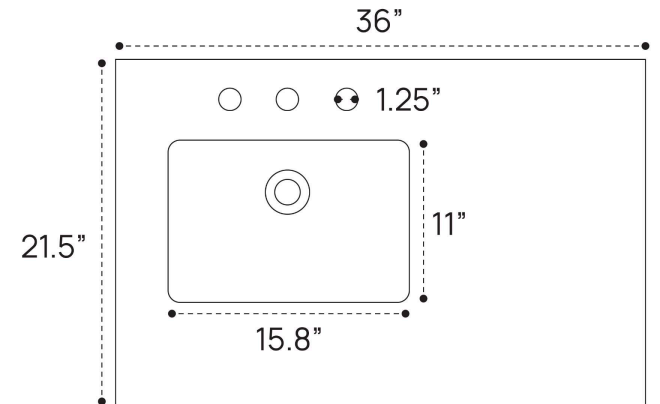

JUELLE VANITY PLUMBING GUIDE | 24 INCH

SIDE VIEW

TOP VIEW

BACK VIEW

JUELLE VANITY PLUMBING GUIDE | 30 INCH

SIDE VIEW

TOP VIEW

BACK VIEW

JUELLE VANITY PLUMBING GUIDE | 36 INCH

SIDE VIEW

TOP VIEW

BACK VIEW

JUELLE VANITY PLUMBING GUIDE | 48 INCH

SIDE VIEW

TOP VIEW

BACK VIEW

JUELLE VANITY PLUMBING GUIDE | 54 INCH

SIDE VIEW

TOP VIEW

BACK VIEW

JUELLE VANITY PLUMBING GUIDE | 54 INCH DOUBLE

SIDE VIEW

TOP VIEW

BACK VIEW

JUELLE VANITY PLUMBING GUIDE | 60 INCH

SIDE VIEW

TOP VIEW

BACK VIEW

JUELLE VANITY PLUMBING GUIDE | 60 INCH DOUBLE

SIDE VIEW

TOP VIEW

BACK VIEW