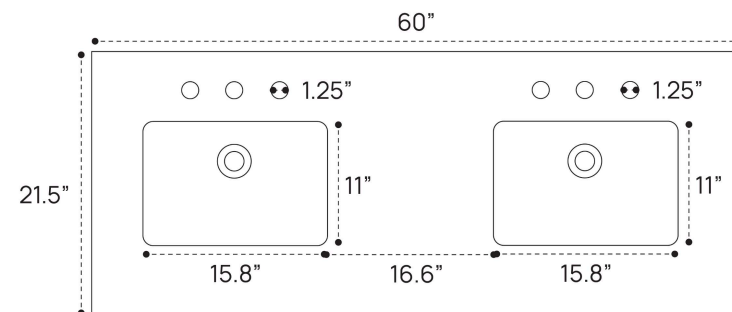

JUELLE VANITY PLUMBING GUIDE | 24 INCH

SIDE VIEW

TOP VIEW

BACK VIEW

JUELLE VANITY PLUMBING GUIDE | 30 INCH

SIDE VIEW

TOP VIEW

BACK VIEW

JUELLE VANITY PLUMBING GUIDE | 36 INCH

SIDE VIEW

TOP VIEW

BACK VIEW

JUELLE VANITY PLUMBING GUIDE | 48 INCH

SIDE VIEW

TOP VIEW

BACK VIEW

JUELLE VANITY PLUMBING GUIDE | 54 INCH

SIDE VIEW

TOP VIEW

BACK VIEW

JUELLE VANITY PLUMBING GUIDE | 54 INCH DOUBLE

SIDE VIEW

TOP VIEW

BACK VIEW

JUELLE VANITY PLUMBING GUIDE | 60 INCH

SIDE VIEW

TOP VIEW

BACK VIEW

JUELLE VANITY PLUMBING GUIDE | 60 INCH DOUBLE

SIDE VIEW

TOP VIEW

BACK VIEW