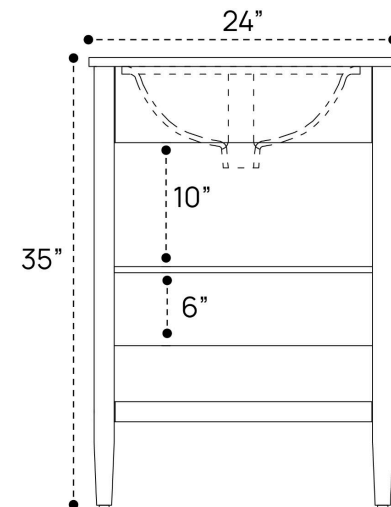

JUELLE VANITY PLUMBING GUIDE | 24 INCH

SIDE VIEW

TOP VIEW

BACK VIEW

JUELLE VANITY PLUMBING GUIDE | 30 INCH

SIDE VIEW

TOP VIEW

BACK VIEW

JUELLE VANITY PLUMBING GUIDE | 36 INCH

SIDE VIEW

TOP VIEW

BACK VIEW

JUELLE VANITY PLUMBING GUIDE | 48 INCH

SIDE VIEW

TOP VIEW

BACK VIEW

JUELLE VANITY PLUMBING GUIDE | 54 INCH

SIDE VIEW

TOP VIEW

BACK VIEW

JUELLE VANITY PLUMBING GUIDE | 54 INCH DOUBLE

SIDE VIEW

TOP VIEW

BACK VIEW

JUELLE VANITY PLUMBING GUIDE | 60 INCH

SIDE VIEW

TOP VIEW

BACK VIEW

JUELLE VANITY PLUMBING GUIDE | 60 INCH DOUBLE

SIDE VIEW

TOP VIEW

BACK VIEW