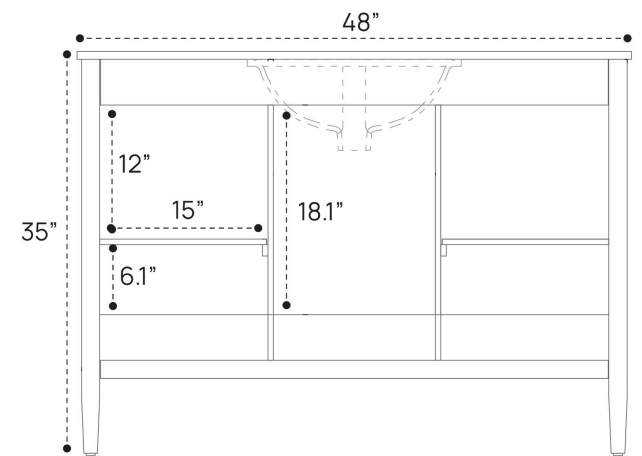

JUELLE VANITY PLUMBING GUIDE | 24 INCH

SIDE VIEW

TOP VIEW

BACK VIEW

JUELLE VANITY PLUMBING GUIDE | 30 INCH

SIDE VIEW

TOP VIEW

BACK VIEW

JUELLE VANITY PLUMBING GUIDE | 36 INCH

SIDE VIEW

TOP VIEW

BACK VIEW

JUELLE VANITY PLUMBING GUIDE | 48 INCH

SIDE VIEW

TOP VIEW

BACK VIEW

JUELLE VANITY PLUMBING GUIDE | 54 INCH

SIDE VIEW

TOP VIEW

BACK VIEW

JUELLE VANITY PLUMBING GUIDE | 54 INCH DOUBLE

SIDE VIEW

TOP VIEW

BACK VIEW

JUELLE VANITY PLUMBING GUIDE | 60 INCH

SIDE VIEW

TOP VIEW

BACK VIEW

JUELLE VANITY PLUMBING GUIDE | 60 INCH DOUBLE

SIDE VIEW

TOP VIEW

BACK VIEW