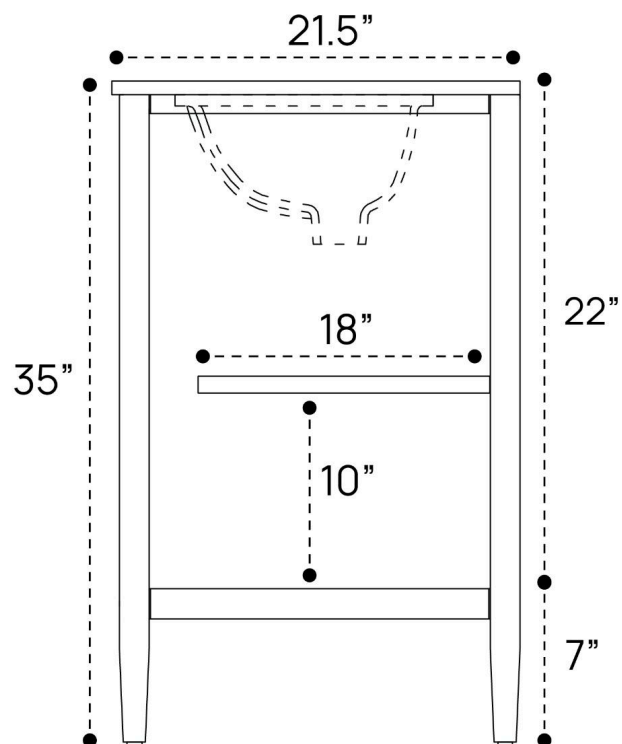

JUELLE VANITY PLUMBING GUIDE | 24 INCH

SIDE VIEW

TOP VIEW

BACK VIEW

JUELLE VANITY PLUMBING GUIDE | 30 INCH

SIDE VIEW

TOP VIEW

BACK VIEW

JUELLE VANITY PLUMBING GUIDE | 36 INCH

SIDE VIEW

TOP VIEW

BACK VIEW

JUELLE VANITY PLUMBING GUIDE | 48 INCH

SIDE VIEW

TOP VIEW

BACK VIEW

JUELLE VANITY PLUMBING GUIDE | 54 INCH

SIDE VIEW

TOP VIEW

BACK VIEW

JUELLE VANITY PLUMBING GUIDE | 54 INCH DOUBLE

SIDE VIEW

TOP VIEW

BACK VIEW

JUELLE VANITY PLUMBING GUIDE | 60 INCH

SIDE VIEW

TOP VIEW

BACK VIEW

JUELLE VANITY PLUMBING GUIDE | 60 INCH DOUBLE

SIDE VIEW

TOP VIEW

BACK VIEW