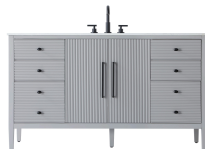

60" Widespread
Cultured Marble
Gray