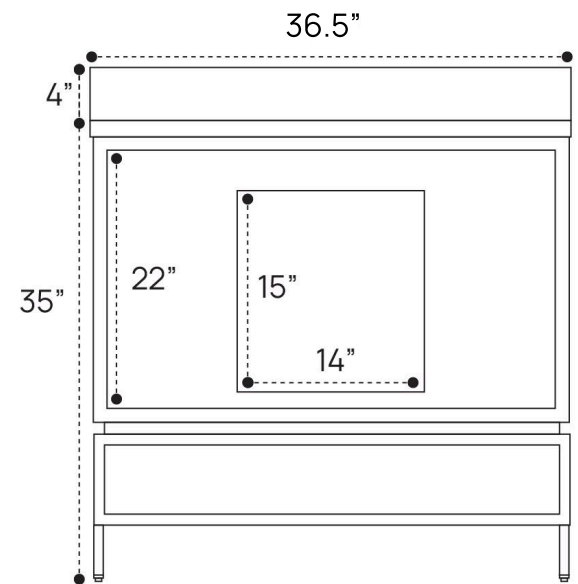

SIDE VIEW

TOP VIEW

BACK VIEW

KAIA PLUMBING GUIDE | 60 INCH

SIDE VIEW

TOP VIEW

BACK VIEW