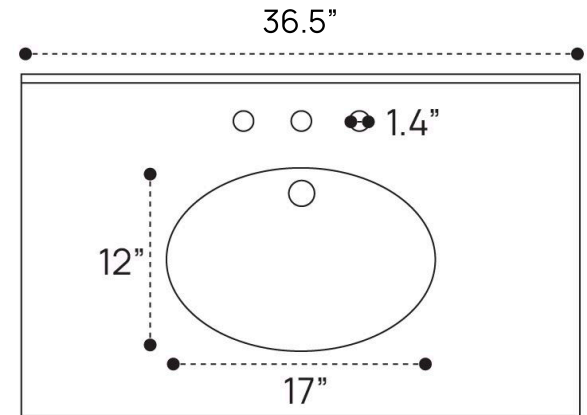

SIDE VIEW

TOP VIEW

BACK VIEW

KAIA PLUMBING GUIDE | 60 INCH

SIDE VIEW

TOP VIEW

BACK VIEW