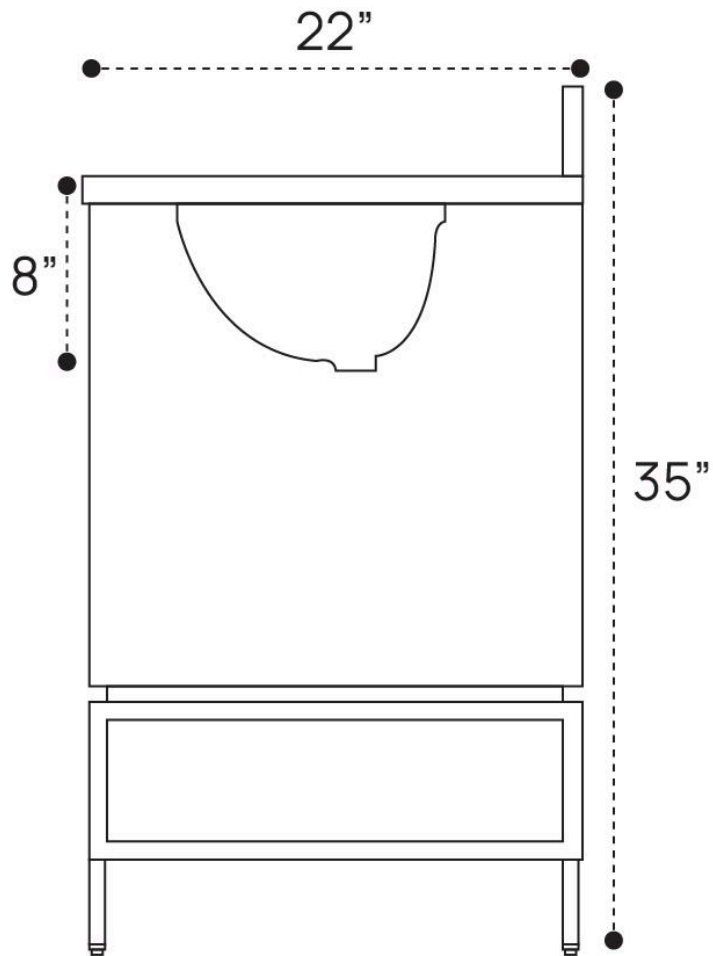

SIDE VIEW

TOP VIEW

BACK VIEW

KAIA PLUMBING GUIDE | 60 INCH

SIDE VIEW

TOP VIEW

BACK VIEW