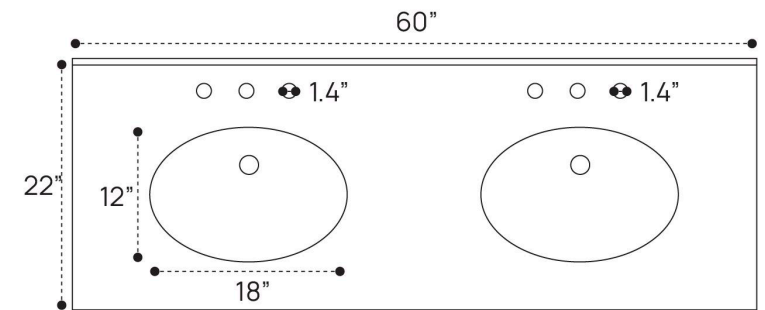

SIDE VIEW

TOP VIEW

BACK VIEW

KAIA PLUMBING GUIDE | 60 INCH

SIDE VIEW

TOP VIEW

BACK VIEW