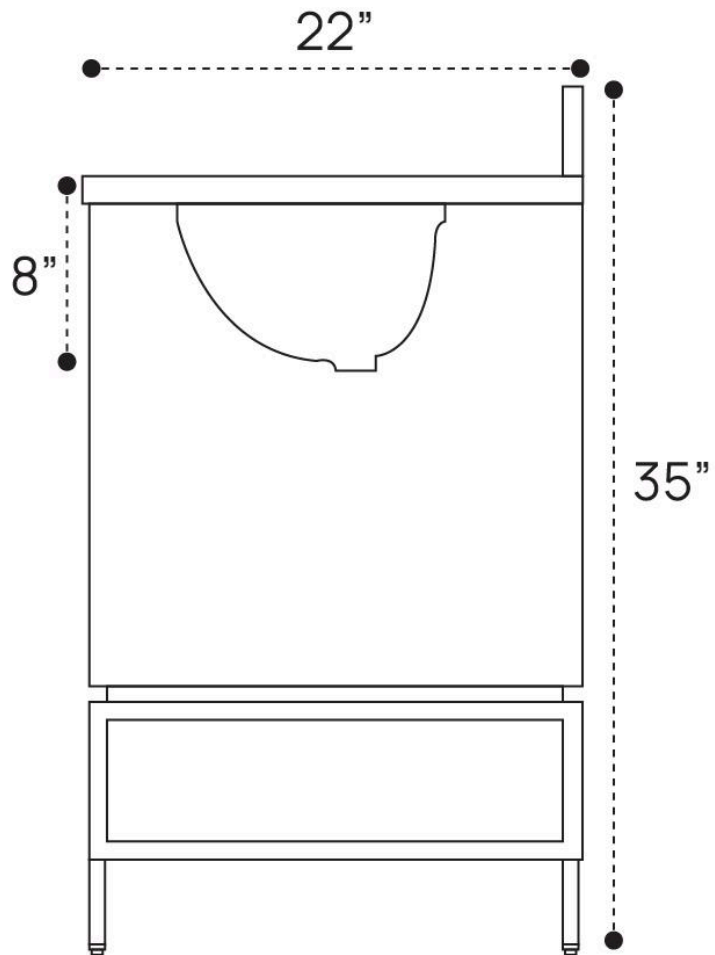

SIDE VIEW

TOP VIEW

BACK VIEW

KAIA PLUMBING GUIDE | 60 INCH

SIDE VIEW

TOP VIEW

BACK VIEW