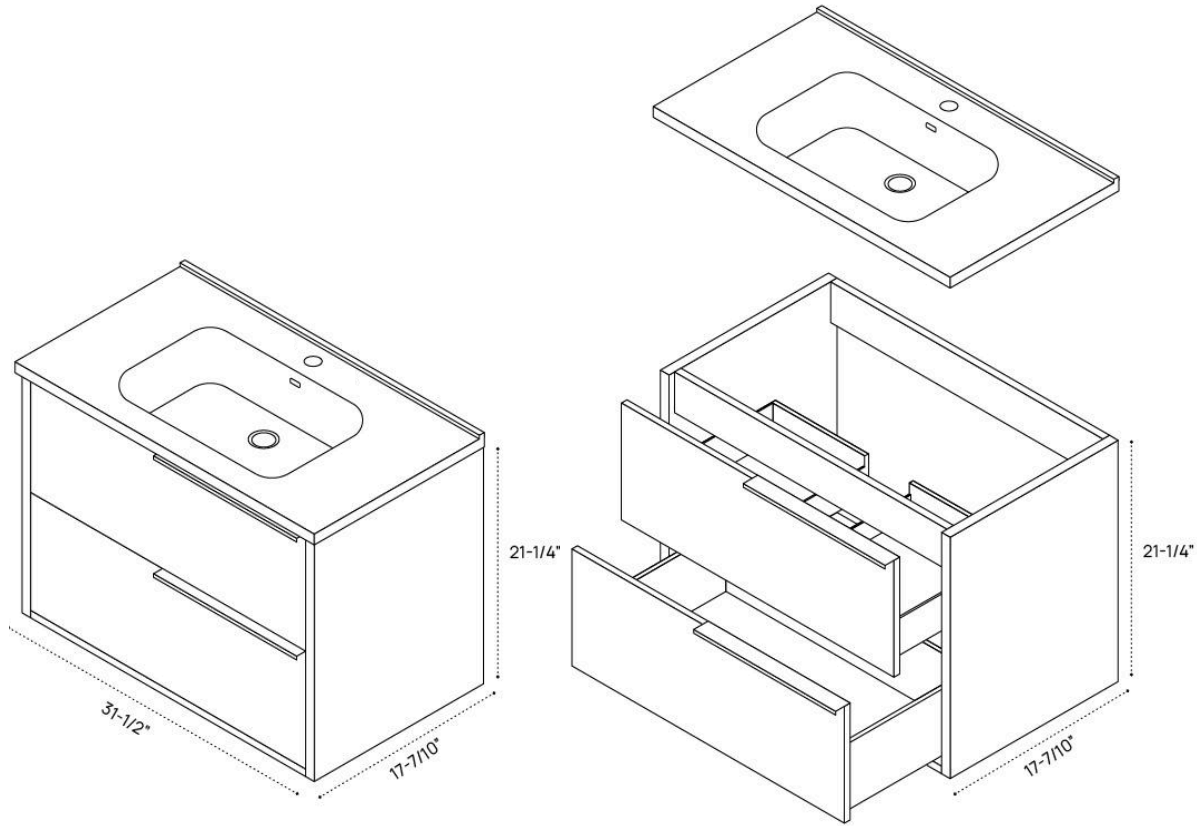

# KORA BAMBOO VANITY DIMENSION GUIDE | 24 INCH

3D VIEW

FRONT VIEW

SIDE VIEW

# KORA BAMBOO VANITY DIMENSION GUIDE | 32 INCH

3D VIEW

FRONT VIEW

SIDE VIEW

# KORA BAMBOO VANITY DIMENSION GUIDE | 40 INCH

3D VIEW

FRONT VIEW

SIDE VIEW