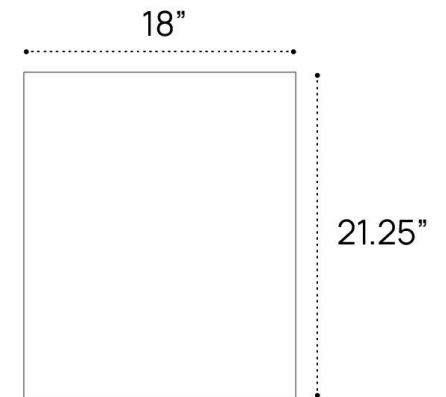

# KORA BAMBOO VANITY DIMENSION GUIDE | 24 INCH

3D VIEW

FRONT VIEW

SIDE VIEW

# KORA BAMBOO VANITY DIMENSION GUIDE | 32 INCH

3D VIEW

FRONT VIEW

SIDE VIEW

# KORA BAMBOO VANITY DIMENSION GUIDE | 40 INCH

3D VIEW

FRONT VIEW

SIDE VIEW