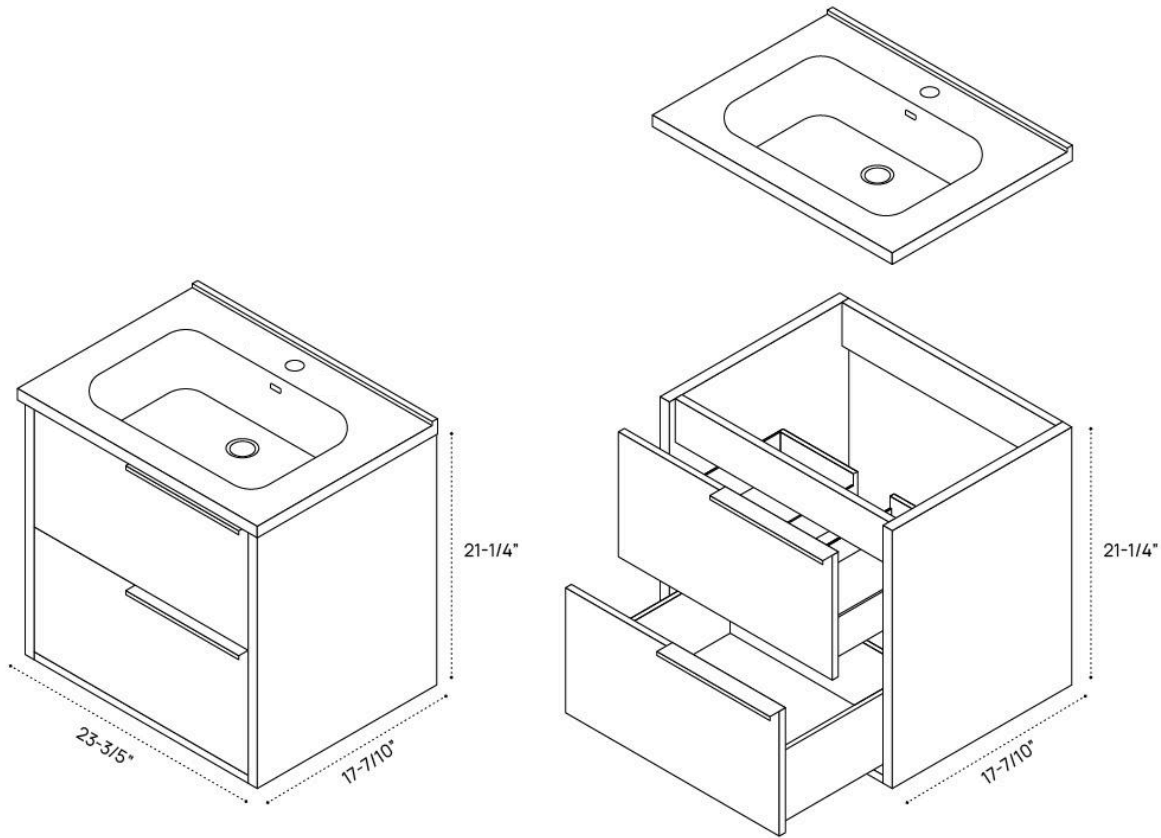

# KORA BAMBOO VANITY DIMENSION GUIDE | 24 INCH

3D VIEW

FRONT VIEW

SIDE VIEW

# KORA BAMBOO VANITY DIMENSION GUIDE | 32 INCH

3D VIEW

FRONT VIEW

SIDE VIEW

# KORA BAMBOO VANITY DIMENSION GUIDE | 40 INCH

3D VIEW

FRONT VIEW

SIDE VIEW