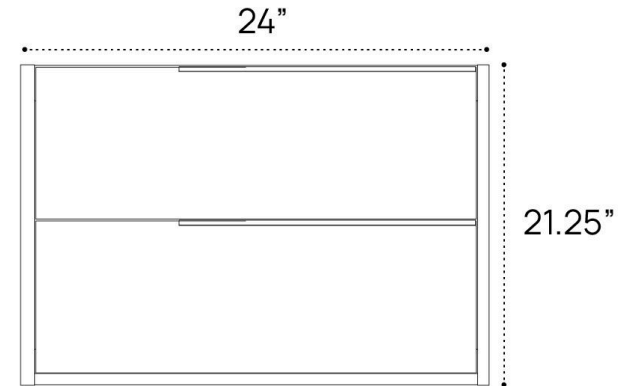

# KORA BAMBOO VANITY DIMENSION GUIDE | 24 INCH

3D VIEW

FRONT VIEW

SIDE VIEW

# KORA BAMBOO VANITY DIMENSION GUIDE | 32 INCH

3D VIEW

FRONT VIEW

SIDE VIEW

# KORA BAMBOO VANITY DIMENSION GUIDE | 40 INCH

3D VIEW

FRONT VIEW

SIDE VIEW