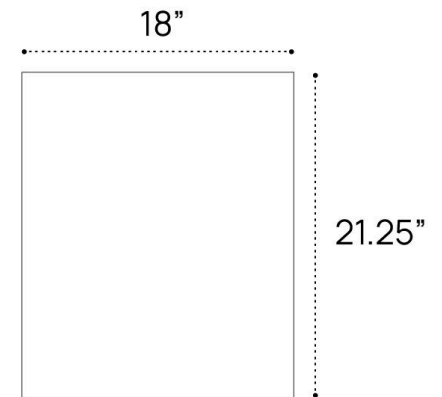

# KORA BAMBOO VANITY DIMENSION GUIDE | 24 INCH

3D VIEW

FRONT VIEW

SIDE VIEW

# KORA BAMBOO VANITY DIMENSION GUIDE | 32 INCH

3D VIEW

FRONT VIEW

SIDE VIEW

# KORA BAMBOO VANITY DIMENSION GUIDE | 40 INCH

3D VIEW

FRONT VIEW

SIDE VIEW