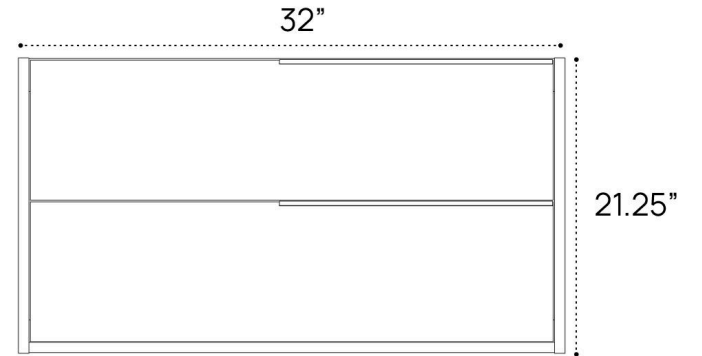

# KORA BAMBOO VANITY DIMENSION GUIDE | 24 INCH

3D VIEW

FRONT VIEW

SIDE VIEW

# KORA BAMBOO VANITY DIMENSION GUIDE | 32 INCH

3D VIEW

FRONT VIEW

SIDE VIEW

# KORA BAMBOO VANITY DIMENSION GUIDE | 40 INCH

3D VIEW

FRONT VIEW

SIDE VIEW