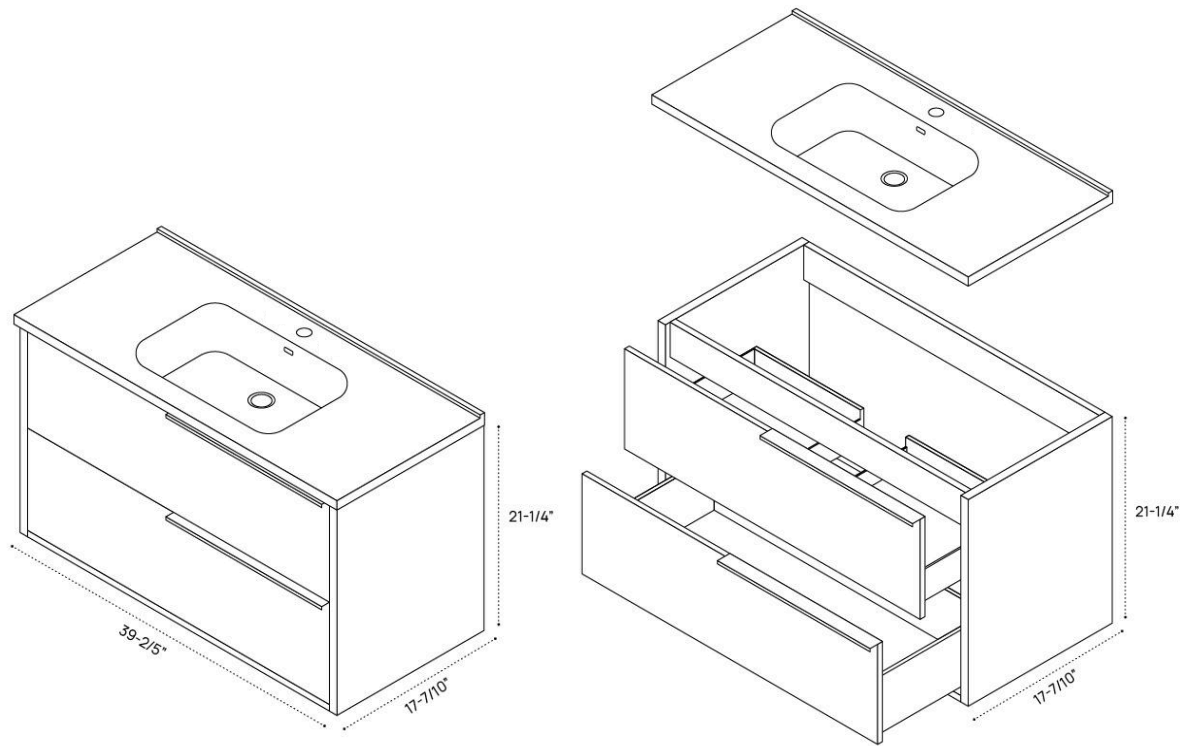

# KORA BAMBOO VANITY DIMENSION GUIDE | 24 INCH

3D VIEW

FRONT VIEW

SIDE VIEW

# KORA BAMBOO VANITY DIMENSION GUIDE | 32 INCH

3D VIEW

FRONT VIEW

SIDE VIEW

# KORA BAMBOO VANITY DIMENSION GUIDE | 40 INCH

3D VIEW

FRONT VIEW

SIDE VIEW