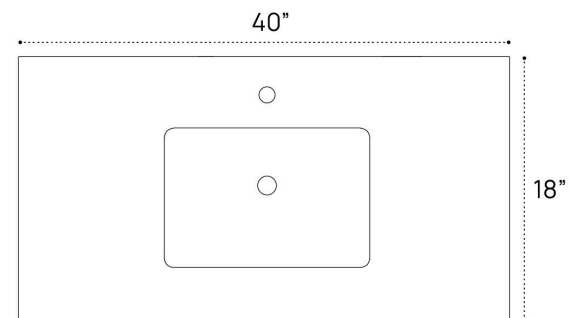

KORA BAMBOO VANITY PLUMBING GUIDE | 24 INCH

SIDE VIEW

TOP VIEW

BACK VIEW

KORA BAMBOO VANITY PLUMBING GUIDE | 32 INCH

SIDE VIEW

TOP VIEW

BACK VIEW

KORA BAMBOO VANITY PLUMBING GUIDE | 40 INCH

SIDE VIEW

TOP VIEW

BACK VIEW