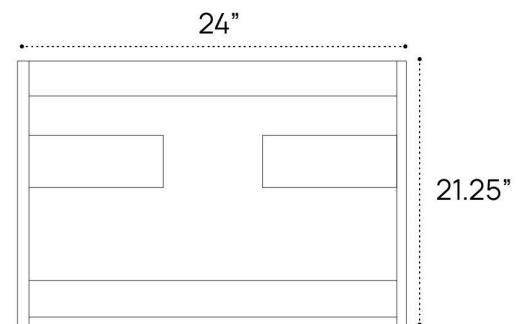

KORA BAMBOO VANITY PLUMBING GUIDE | 24 INCH

SIDE VIEW

TOP VIEW

BACK VIEW

KORA BAMBOO VANITY PLUMBING GUIDE | 32 INCH

SIDE VIEW

TOP VIEW

BACK VIEW

KORA BAMBOO VANITY PLUMBING GUIDE | 40 INCH

SIDE VIEW

TOP VIEW

BACK VIEW