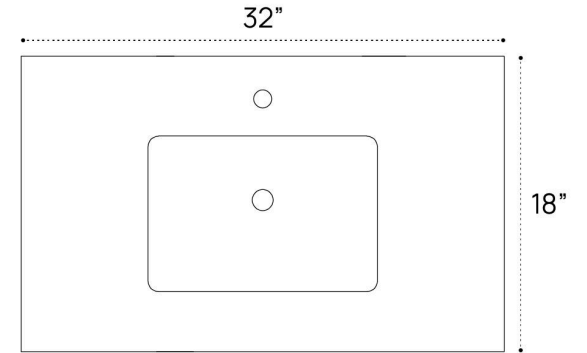

KORA BAMBOO VANITY PLUMBING GUIDE | 24 INCH

SIDE VIEW

TOP VIEW

BACK VIEW

KORA BAMBOO VANITY PLUMBING GUIDE | 32 INCH

SIDE VIEW

TOP VIEW

BACK VIEW

KORA BAMBOO VANITY PLUMBING GUIDE | 40 INCH

SIDE VIEW

TOP VIEW

BACK VIEW