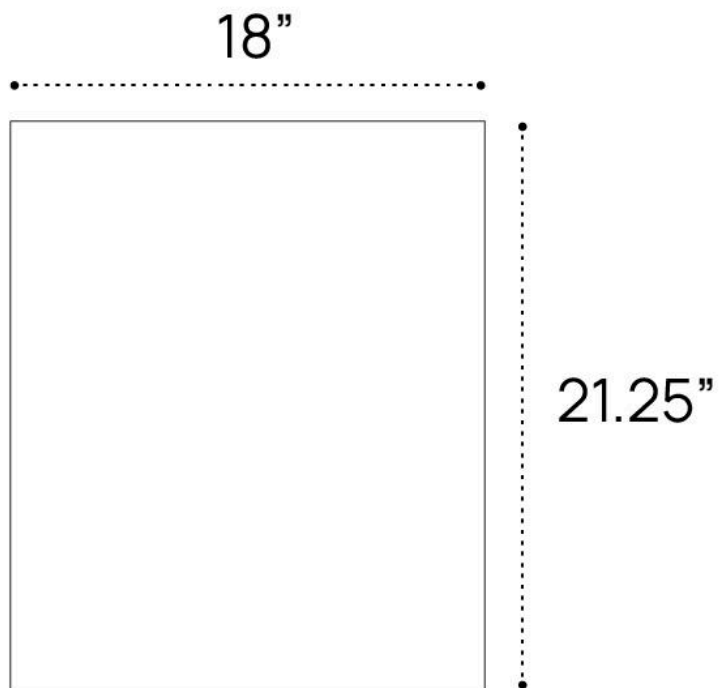

KORA BAMBOO VANITY PLUMBING GUIDE | 24 INCH

SIDE VIEW

TOP VIEW

BACK VIEW

KORA BAMBOO VANITY PLUMBING GUIDE | 32 INCH

SIDE VIEW

TOP VIEW

BACK VIEW

KORA BAMBOO VANITY PLUMBING GUIDE | 40 INCH

SIDE VIEW

TOP VIEW

BACK VIEW