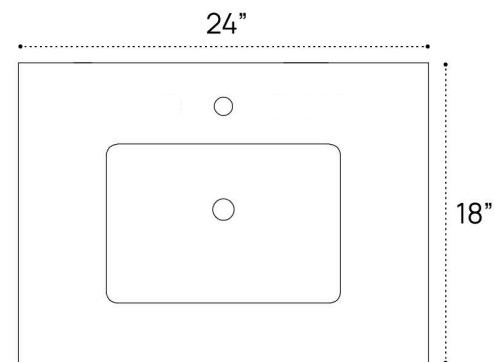

KORA BAMBOO VANITY PLUMBING GUIDE | 24 INCH

SIDE VIEW

TOP VIEW

BACK VIEW

KORA BAMBOO VANITY PLUMBING GUIDE | 32 INCH

SIDE VIEW

TOP VIEW

BACK VIEW

KORA BAMBOO VANITY PLUMBING GUIDE | 40 INCH

SIDE VIEW

TOP VIEW

BACK VIEW