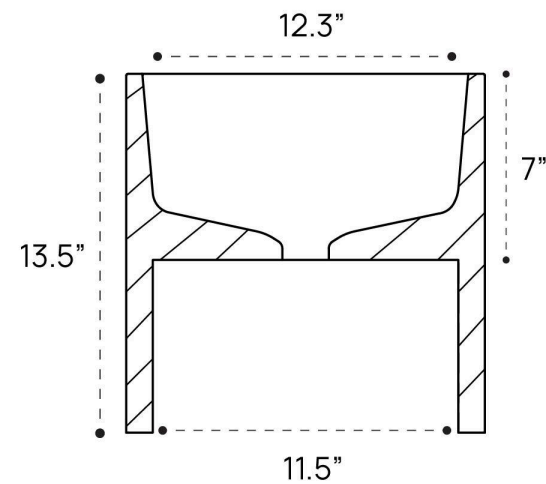

KUBA SINK DIMENSION GUIDE | 14 INCH

3D VIEW

FRONT VIEW

SIDE VIEW