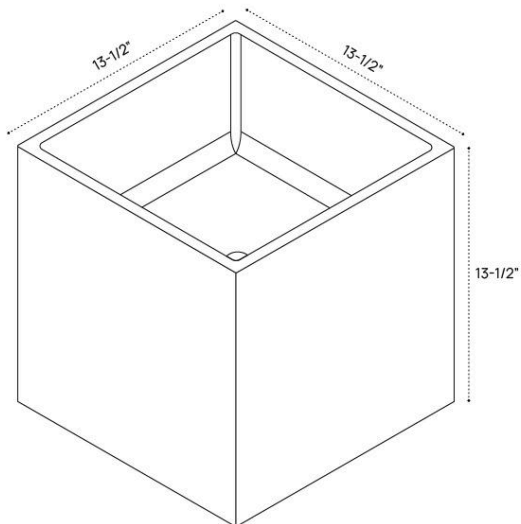

KUBA SINK DIMENSION GUIDE | 14 INCH

3D VIEW

FRONT VIEW

SIDE VIEW