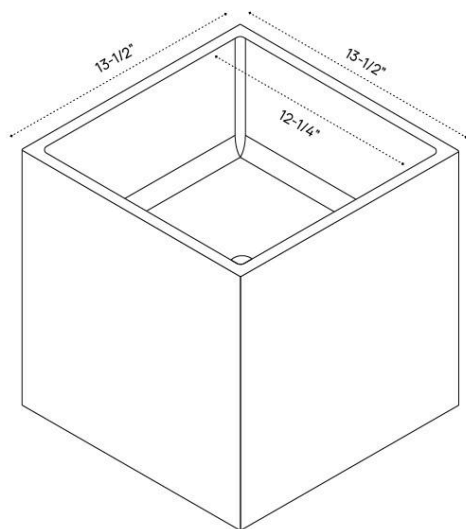

KUBA SINK DIMENSION GUIDE | 14 INCH

3D VIEW

FRONT VIEW

SIDE VIEW