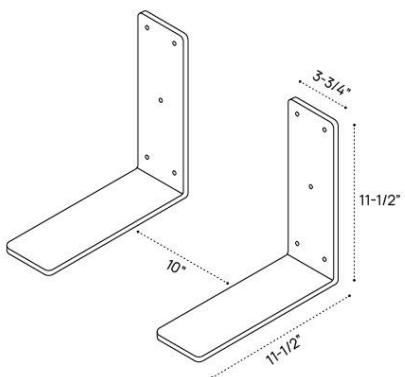

KUBA SINK DIMENSION GUIDE | 14 INCH

3D VIEW

FRONT VIEW

SIDE VIEW