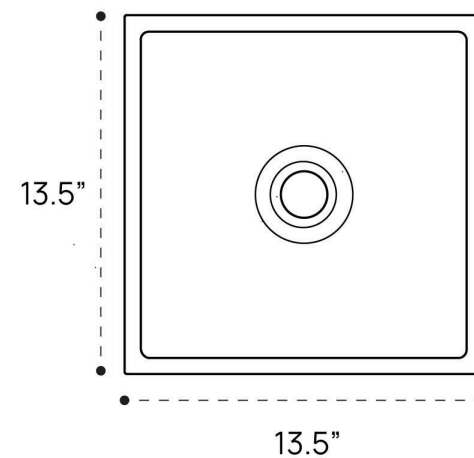

KUBA SINK PLUMBING GUIDE | 14 INCH

SIDE VIEW

TOP VIEW

BACK VIEW