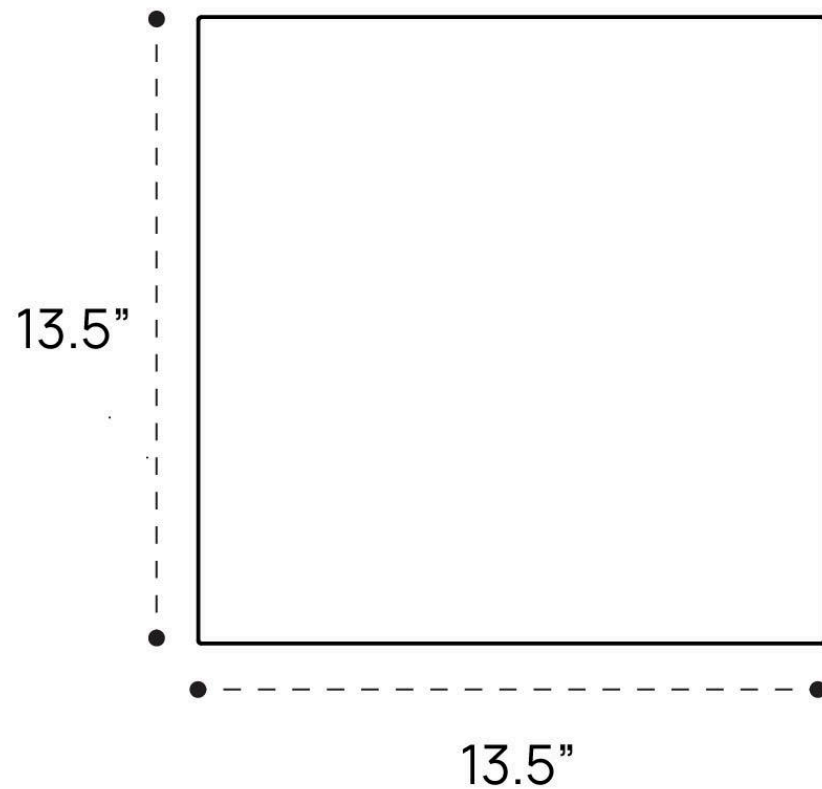

KUBA SINK PLUMBING GUIDE | 14 INCH

SIDE VIEW

TOP VIEW

BACK VIEW