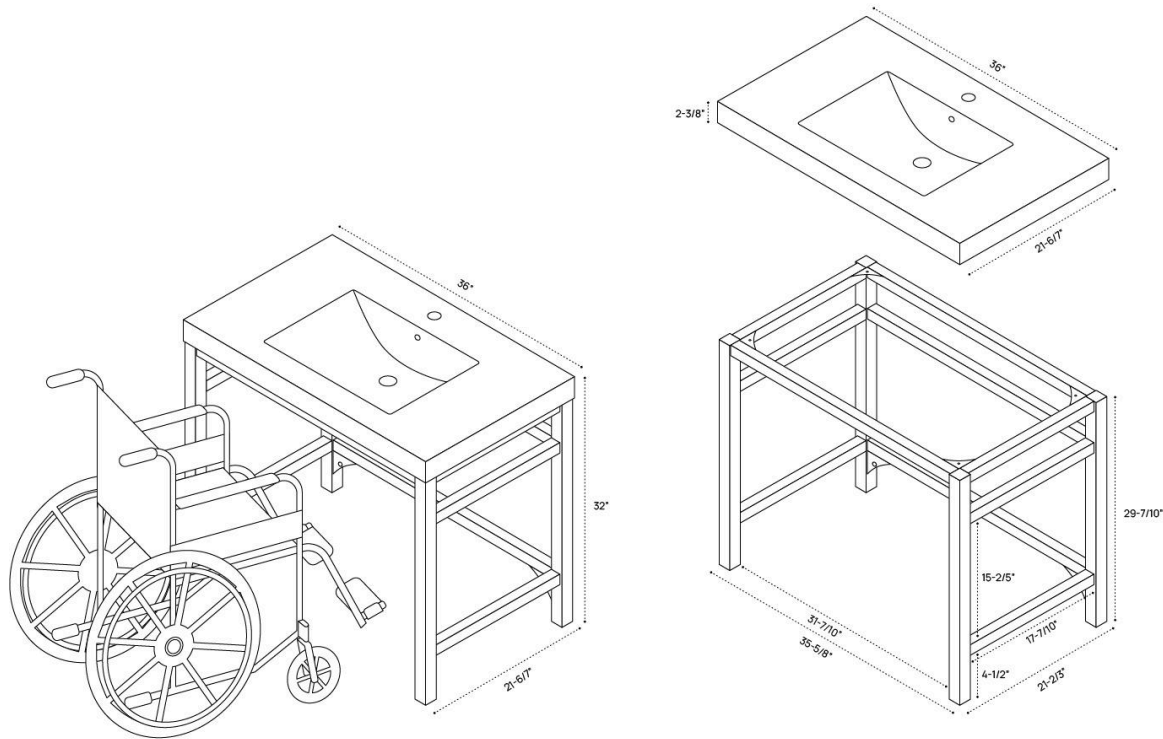

MATEO VANITY DIMENSION GUIDE | 36 INCH

3D VIEW

FRONT VIEW

SIDE VIEW

MATEO VANITY DIMENSION GUIDE | 42 INCH

3D VIEW

FRONT VIEW

SIDE VIEW

MATEO VANITY DIMENSION GUIDE | 48 INCH

3D VIEW

FRONT VIEW

SIDE VIEW

MATEO VANITY DIMENSION GUIDE | 54 INCH

3D VIEW

FRONT VIEW

SIDE VIEW

MATEO VANITY DIMENSION GUIDE | 60 INCH

3D VIEW

FRONT VIEW

SIDE VIEW