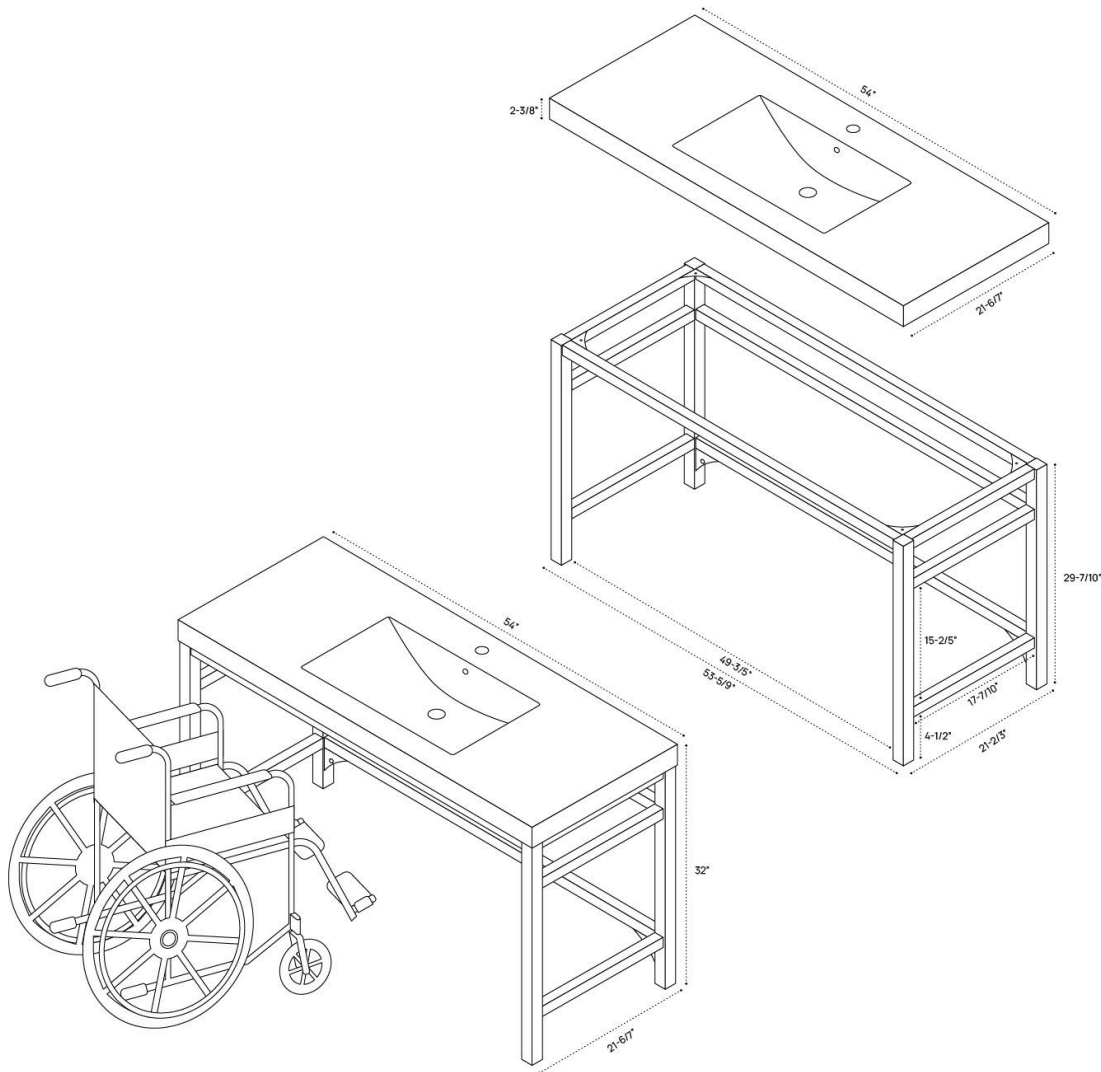

MATEO VANITY DIMENSION GUIDE | 36 INCH

3D VIEW

FRONT VIEW

SIDE VIEW

MATEO VANITY DIMENSION GUIDE | 42 INCH

3D VIEW

FRONT VIEW

SIDE VIEW

MATEO VANITY DIMENSION GUIDE | 48 INCH

3D VIEW

FRONT VIEW

SIDE VIEW

MATEO VANITY DIMENSION GUIDE | 54 INCH

3D VIEW

FRONT VIEW

SIDE VIEW

MATEO VANITY DIMENSION GUIDE | 60 INCH

3D VIEW

FRONT VIEW

SIDE VIEW