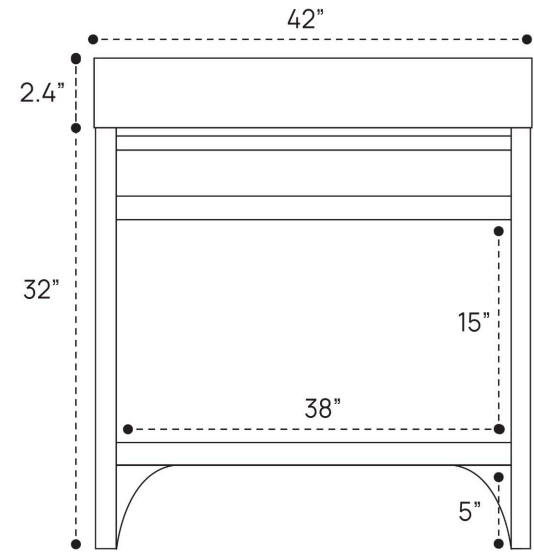

MATEO VANITY DIMENSION GUIDE | 36 INCH

3D VIEW

FRONT VIEW

SIDE VIEW

MATEO VANITY DIMENSION GUIDE | 42 INCH

3D VIEW

FRONT VIEW

SIDE VIEW

MATEO VANITY DIMENSION GUIDE | 48 INCH

3D VIEW

FRONT VIEW

SIDE VIEW

MATEO VANITY DIMENSION GUIDE | 54 INCH

3D VIEW

FRONT VIEW

SIDE VIEW

MATEO VANITY DIMENSION GUIDE | 60 INCH

3D VIEW

FRONT VIEW

SIDE VIEW