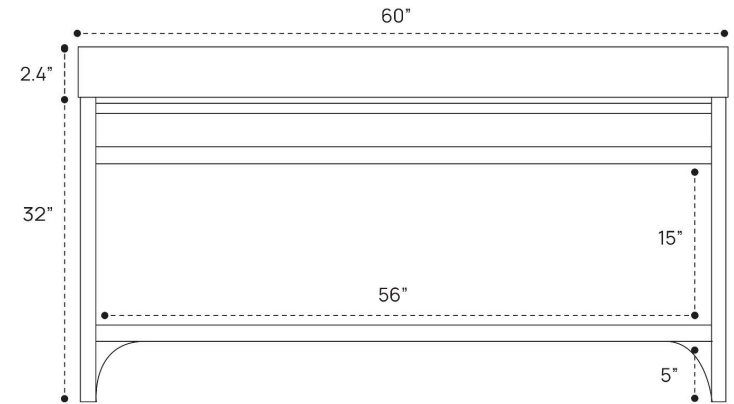

MATEO VANITY DIMENSION GUIDE | 36 INCH

3D VIEW

FRONT VIEW

SIDE VIEW

MATEO VANITY DIMENSION GUIDE | 42 INCH

3D VIEW

FRONT VIEW

SIDE VIEW

MATEO VANITY DIMENSION GUIDE | 48 INCH

3D VIEW

FRONT VIEW

SIDE VIEW

MATEO VANITY DIMENSION GUIDE | 54 INCH

3D VIEW

FRONT VIEW

SIDE VIEW

MATEO VANITY DIMENSION GUIDE | 60 INCH

3D VIEW

FRONT VIEW

SIDE VIEW