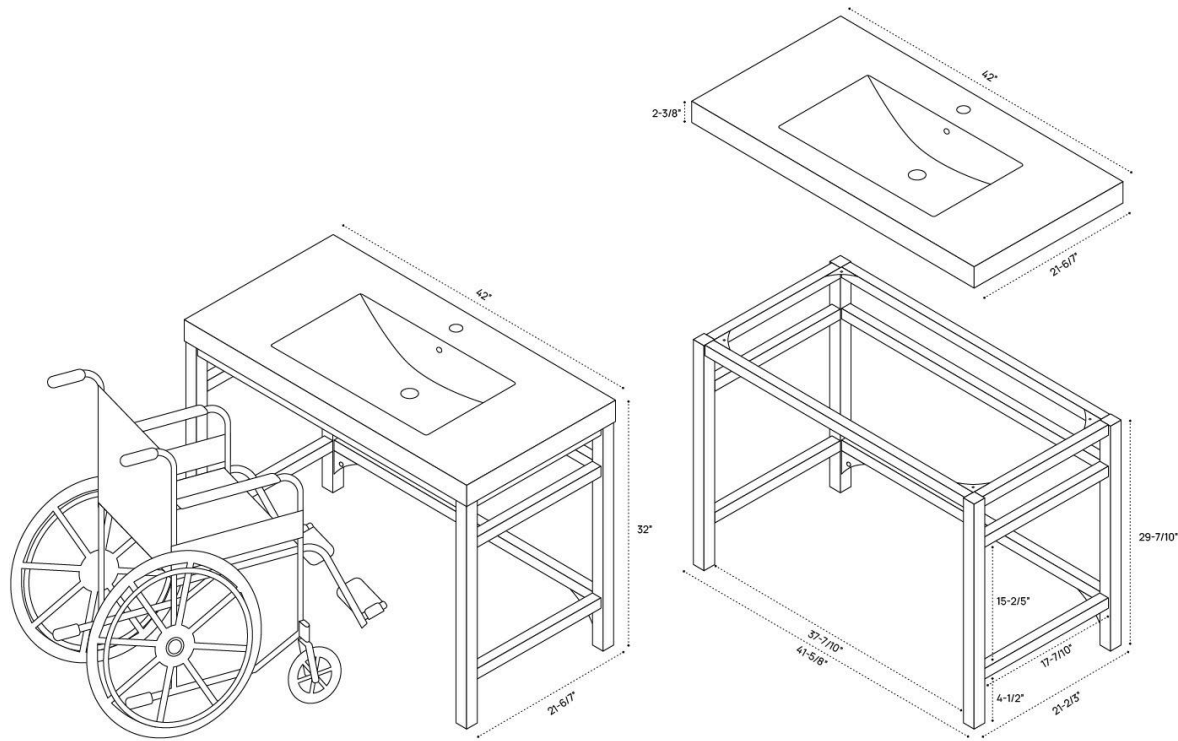

MATEO VANITY DIMENSION GUIDE | 36 INCH

3D VIEW

FRONT VIEW

SIDE VIEW

MATEO VANITY DIMENSION GUIDE | 42 INCH

3D VIEW

FRONT VIEW

SIDE VIEW

MATEO VANITY DIMENSION GUIDE | 48 INCH

3D VIEW

FRONT VIEW

SIDE VIEW

MATEO VANITY DIMENSION GUIDE | 54 INCH

3D VIEW

FRONT VIEW

SIDE VIEW

MATEO VANITY DIMENSION GUIDE | 60 INCH

3D VIEW

FRONT VIEW

SIDE VIEW