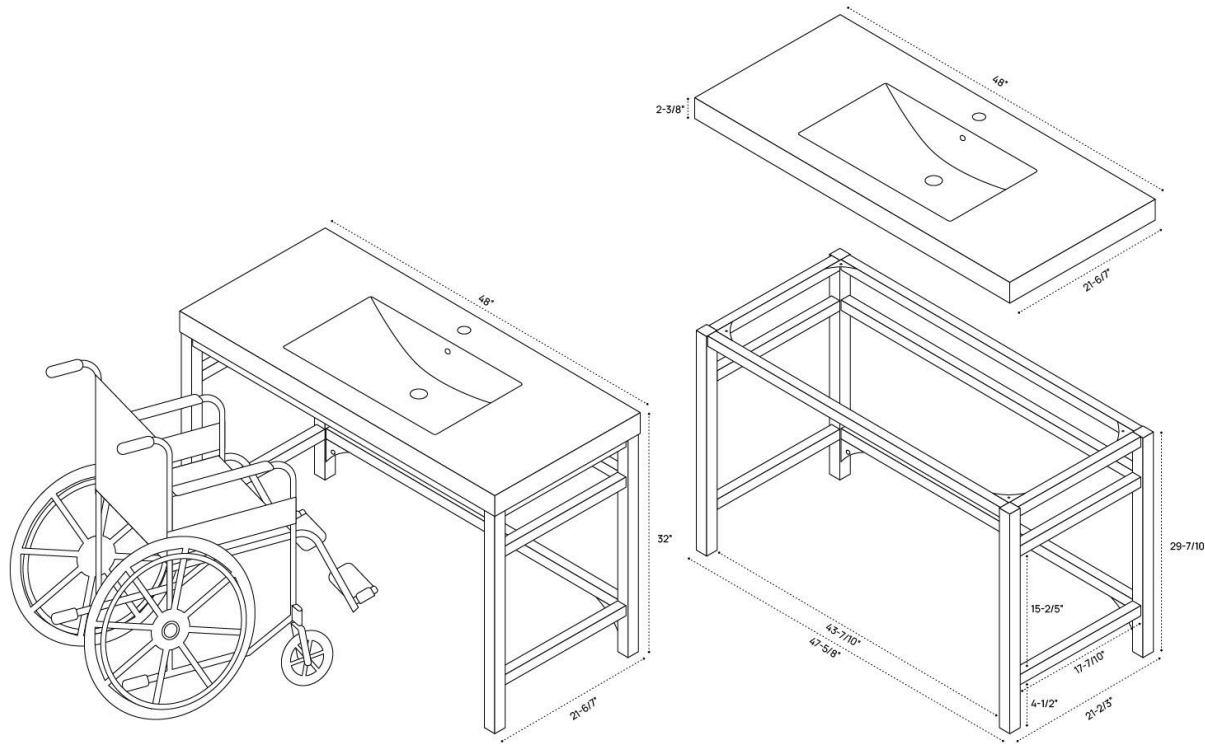

MATEO VANITY DIMENSION GUIDE | 36 INCH

3D VIEW

FRONT VIEW

SIDE VIEW

MATEO VANITY DIMENSION GUIDE | 42 INCH

3D VIEW

FRONT VIEW

SIDE VIEW

MATEO VANITY DIMENSION GUIDE | 48 INCH

3D VIEW

FRONT VIEW

SIDE VIEW

MATEO VANITY DIMENSION GUIDE | 54 INCH

3D VIEW

FRONT VIEW

SIDE VIEW

MATEO VANITY DIMENSION GUIDE | 60 INCH

3D VIEW

FRONT VIEW

SIDE VIEW