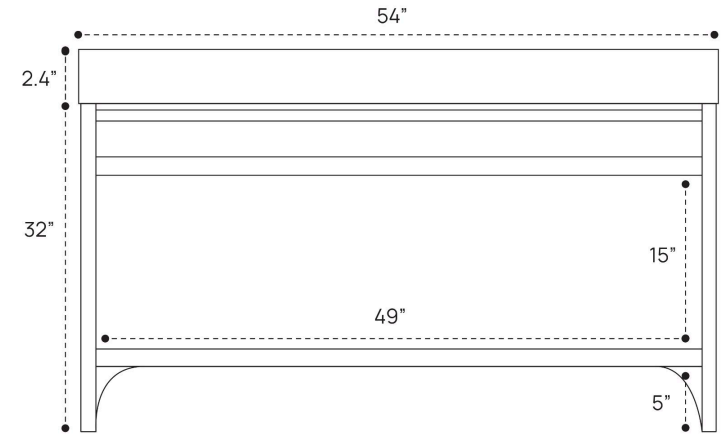

MATEO VANITY DIMENSION GUIDE | 36 INCH

3D VIEW

FRONT VIEW

SIDE VIEW

MATEO VANITY DIMENSION GUIDE | 42 INCH

3D VIEW

FRONT VIEW

SIDE VIEW

MATEO VANITY DIMENSION GUIDE | 48 INCH

3D VIEW

FRONT VIEW

SIDE VIEW

MATEO VANITY DIMENSION GUIDE | 54 INCH

3D VIEW

FRONT VIEW

SIDE VIEW

MATEO VANITY DIMENSION GUIDE | 60 INCH

3D VIEW

FRONT VIEW

SIDE VIEW