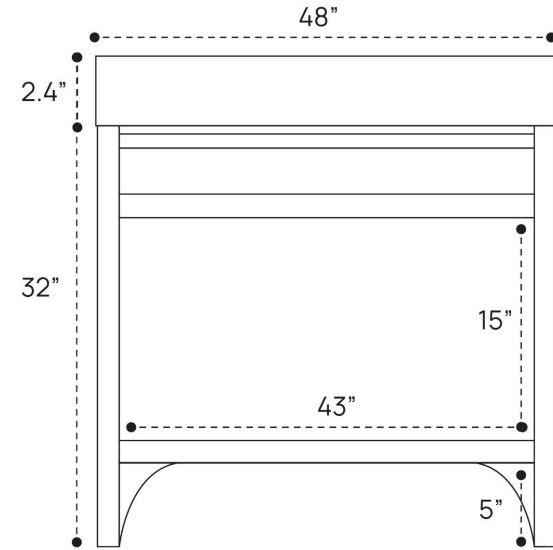

MATEO VANITY DIMENSION GUIDE | 36 INCH

3D VIEW

FRONT VIEW

SIDE VIEW

MATEO VANITY DIMENSION GUIDE | 42 INCH

3D VIEW

FRONT VIEW

SIDE VIEW

MATEO VANITY DIMENSION GUIDE | 48 INCH

3D VIEW

FRONT VIEW

SIDE VIEW

MATEO VANITY DIMENSION GUIDE | 54 INCH

3D VIEW

FRONT VIEW

SIDE VIEW

MATEO VANITY DIMENSION GUIDE | 60 INCH

3D VIEW

FRONT VIEW

SIDE VIEW