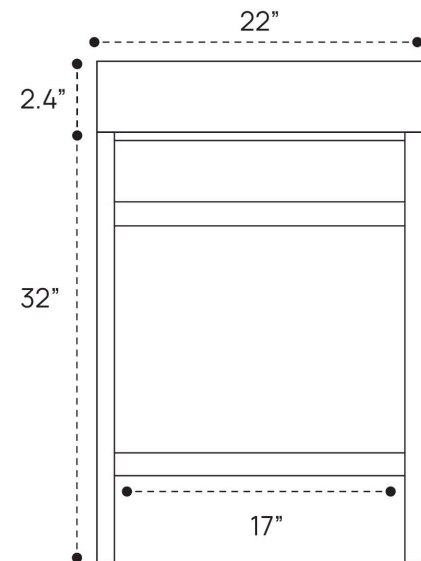

MATEO VANITY DIMENSION GUIDE | 36 INCH

3D VIEW

FRONT VIEW

SIDE VIEW

MATEO VANITY DIMENSION GUIDE | 42 INCH

3D VIEW

FRONT VIEW

SIDE VIEW

MATEO VANITY DIMENSION GUIDE | 48 INCH

3D VIEW

FRONT VIEW

SIDE VIEW

MATEO VANITY DIMENSION GUIDE | 54 INCH

3D VIEW

FRONT VIEW

SIDE VIEW

MATEO VANITY DIMENSION GUIDE | 60 INCH

3D VIEW

FRONT VIEW

SIDE VIEW