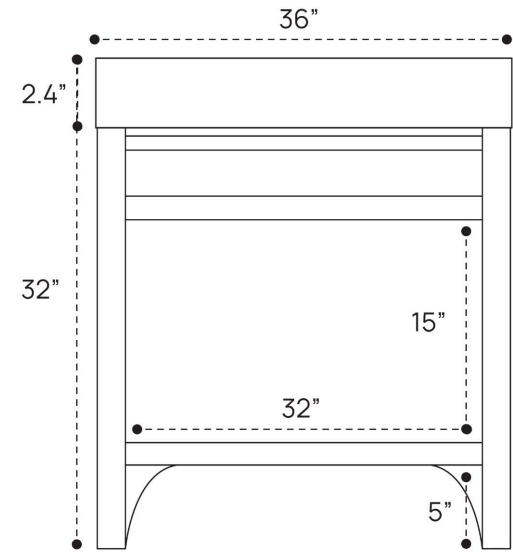

MATEO VANITY DIMENSION GUIDE | 36 INCH

3D VIEW

FRONT VIEW

SIDE VIEW

MATEO VANITY DIMENSION GUIDE | 42 INCH

3D VIEW

FRONT VIEW

SIDE VIEW

MATEO VANITY DIMENSION GUIDE | 48 INCH

3D VIEW

FRONT VIEW

SIDE VIEW

MATEO VANITY DIMENSION GUIDE | 54 INCH

3D VIEW

FRONT VIEW

SIDE VIEW

MATEO VANITY DIMENSION GUIDE | 60 INCH

3D VIEW

FRONT VIEW

SIDE VIEW