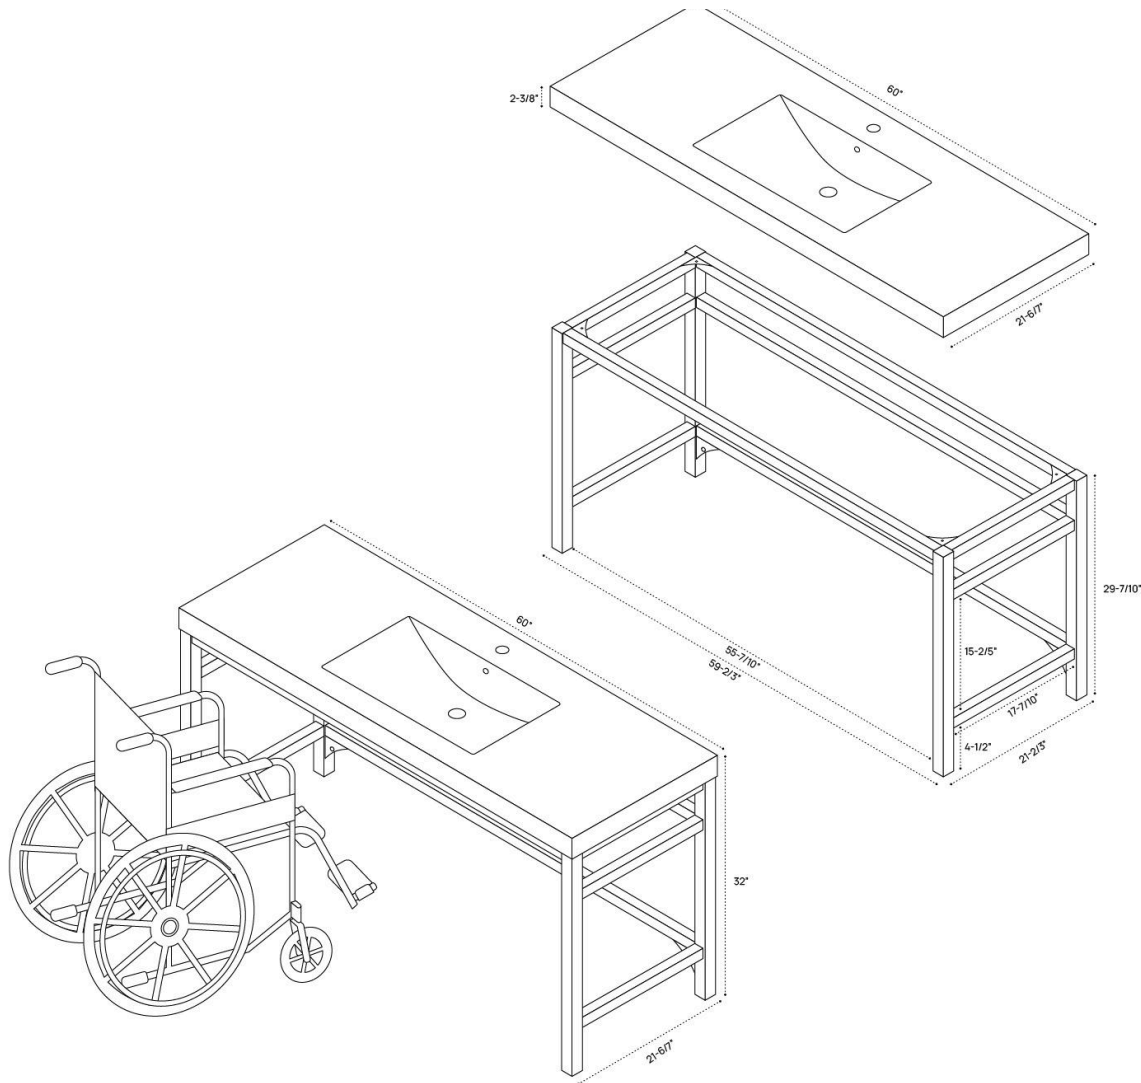

MATEO VANITY DIMENSION GUIDE | 36 INCH

3D VIEW

FRONT VIEW

SIDE VIEW

MATEO VANITY DIMENSION GUIDE | 42 INCH

3D VIEW

FRONT VIEW

SIDE VIEW

MATEO VANITY DIMENSION GUIDE | 48 INCH

3D VIEW

FRONT VIEW

SIDE VIEW

MATEO VANITY DIMENSION GUIDE | 54 INCH

3D VIEW

FRONT VIEW

SIDE VIEW

MATEO VANITY DIMENSION GUIDE | 60 INCH

3D VIEW

FRONT VIEW

SIDE VIEW