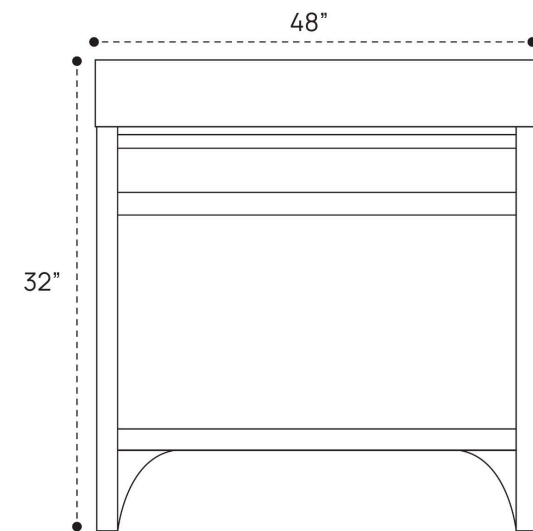

MATEO VANITY PLUMBING GUIDE | 36 INCH

SIDE VIEW

TOP VIEW

BACK VIEW

MATEO VANITY PLUMBING GUIDE | 42 INCH

SIDE VIEW

TOP VIEW

BACK VIEW

MATEO VANITY PLUMBING GUIDE | 48 INCH

SIDE VIEW

TOP VIEW

BACK VIEW

MATEO VANITY PLUMBING GUIDE | 54 INCH

SIDE VIEW

TOP VIEW

BACK VIEW

MATEO VANITY PLUMBING GUIDE | 60 INCH

SIDE VIEW

TOP VIEW

BACK VIEW