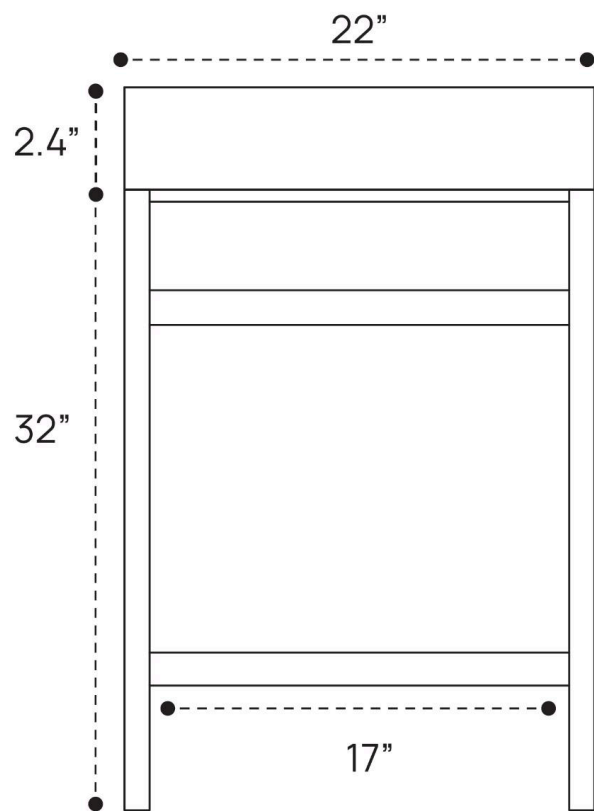

MATEO VANITY PLUMBING GUIDE | 36 INCH

SIDE VIEW

TOP VIEW

BACK VIEW

MATEO VANITY PLUMBING GUIDE | 42 INCH

SIDE VIEW

TOP VIEW

BACK VIEW

MATEO VANITY PLUMBING GUIDE | 48 INCH

SIDE VIEW

TOP VIEW

BACK VIEW

MATEO VANITY PLUMBING GUIDE | 54 INCH

SIDE VIEW

TOP VIEW

BACK VIEW

MATEO VANITY PLUMBING GUIDE | 60 INCH

SIDE VIEW

TOP VIEW

BACK VIEW