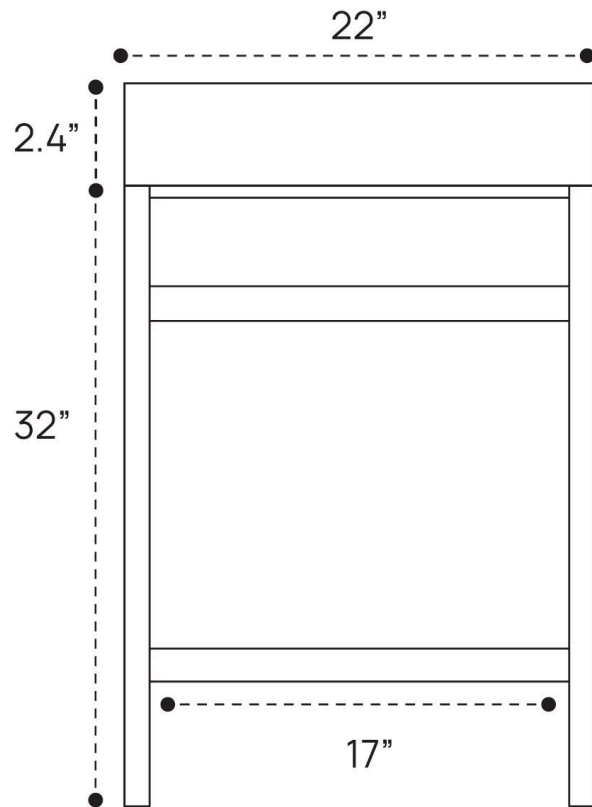

MATEO VANITY PLUMBING GUIDE | 36 INCH

SIDE VIEW

TOP VIEW

BACK VIEW

MATEO VANITY PLUMBING GUIDE | 42 INCH

SIDE VIEW

TOP VIEW

BACK VIEW

MATEO VANITY PLUMBING GUIDE | 48 INCH

SIDE VIEW

TOP VIEW

BACK VIEW

MATEO VANITY PLUMBING GUIDE | 54 INCH

SIDE VIEW

TOP VIEW

BACK VIEW

MATEO VANITY PLUMBING GUIDE | 60 INCH

SIDE VIEW

TOP VIEW

BACK VIEW