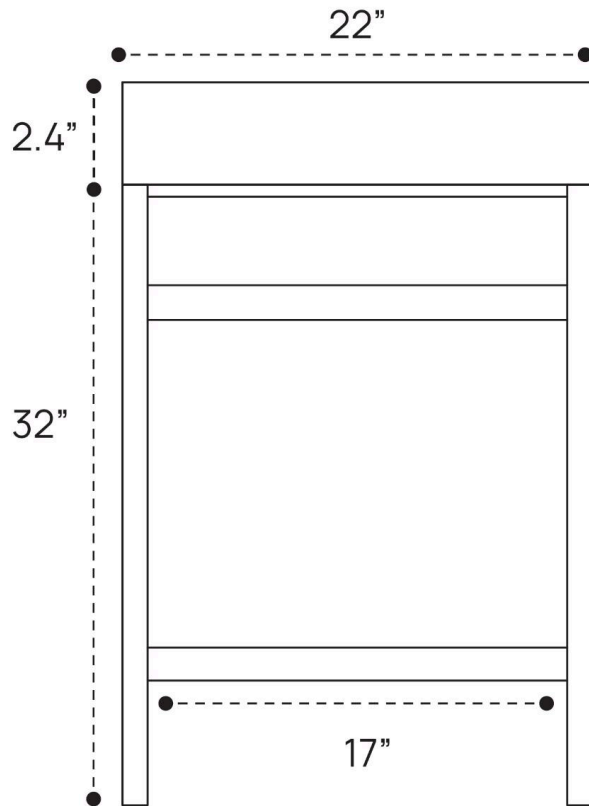

MATEO VANITY PLUMBING GUIDE | 36 INCH

SIDE VIEW

TOP VIEW

BACK VIEW

MATEO VANITY PLUMBING GUIDE | 42 INCH

SIDE VIEW

TOP VIEW

BACK VIEW

MATEO VANITY PLUMBING GUIDE | 48 INCH

SIDE VIEW

TOP VIEW

BACK VIEW

MATEO VANITY PLUMBING GUIDE | 54 INCH

SIDE VIEW

TOP VIEW

BACK VIEW

MATEO VANITY PLUMBING GUIDE | 60 INCH

SIDE VIEW

TOP VIEW

BACK VIEW