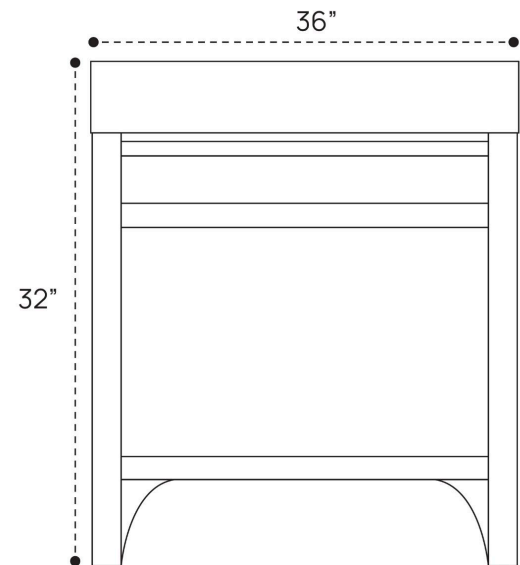

MATEO VANITY PLUMBING GUIDE | 36 INCH

SIDE VIEW

TOP VIEW

BACK VIEW

MATEO VANITY PLUMBING GUIDE | 42 INCH

SIDE VIEW

TOP VIEW

BACK VIEW

MATEO VANITY PLUMBING GUIDE | 48 INCH

SIDE VIEW

TOP VIEW

BACK VIEW

MATEO VANITY PLUMBING GUIDE | 54 INCH

SIDE VIEW

TOP VIEW

BACK VIEW

MATEO VANITY PLUMBING GUIDE | 60 INCH

SIDE VIEW

TOP VIEW

BACK VIEW