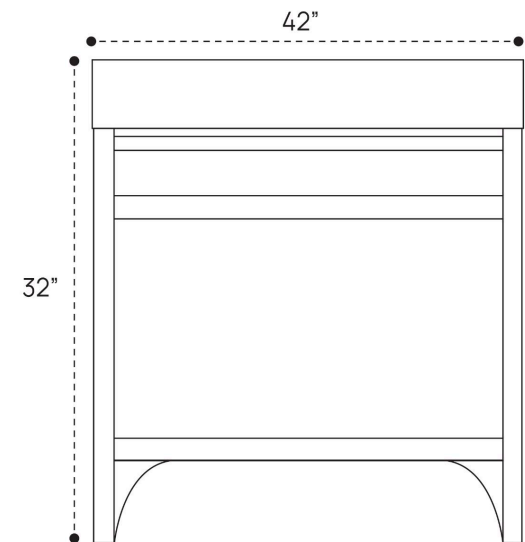

MATEO VANITY PLUMBING GUIDE | 36 INCH

SIDE VIEW

TOP VIEW

BACK VIEW

MATEO VANITY PLUMBING GUIDE | 42 INCH

SIDE VIEW

TOP VIEW

BACK VIEW

MATEO VANITY PLUMBING GUIDE | 48 INCH

SIDE VIEW

TOP VIEW

BACK VIEW

MATEO VANITY PLUMBING GUIDE | 54 INCH

SIDE VIEW

TOP VIEW

BACK VIEW

MATEO VANITY PLUMBING GUIDE | 60 INCH

SIDE VIEW

TOP VIEW

BACK VIEW