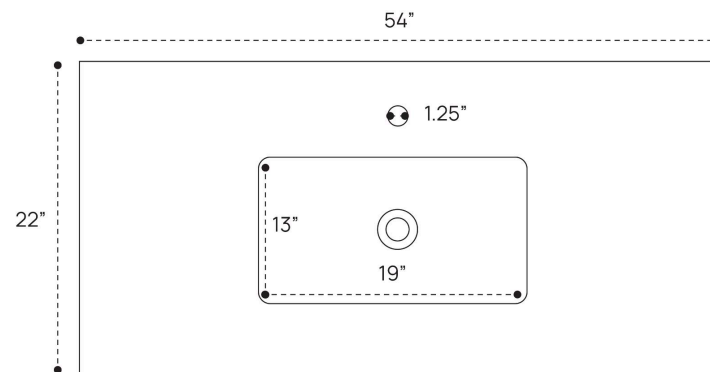

MATEO VANITY PLUMBING GUIDE | 36 INCH

SIDE VIEW

TOP VIEW

BACK VIEW

MATEO VANITY PLUMBING GUIDE | 42 INCH

SIDE VIEW

TOP VIEW

BACK VIEW

MATEO VANITY PLUMBING GUIDE | 48 INCH

SIDE VIEW

TOP VIEW

BACK VIEW

MATEO VANITY PLUMBING GUIDE | 54 INCH

SIDE VIEW

TOP VIEW

BACK VIEW

MATEO VANITY PLUMBING GUIDE | 60 INCH

SIDE VIEW

TOP VIEW

BACK VIEW