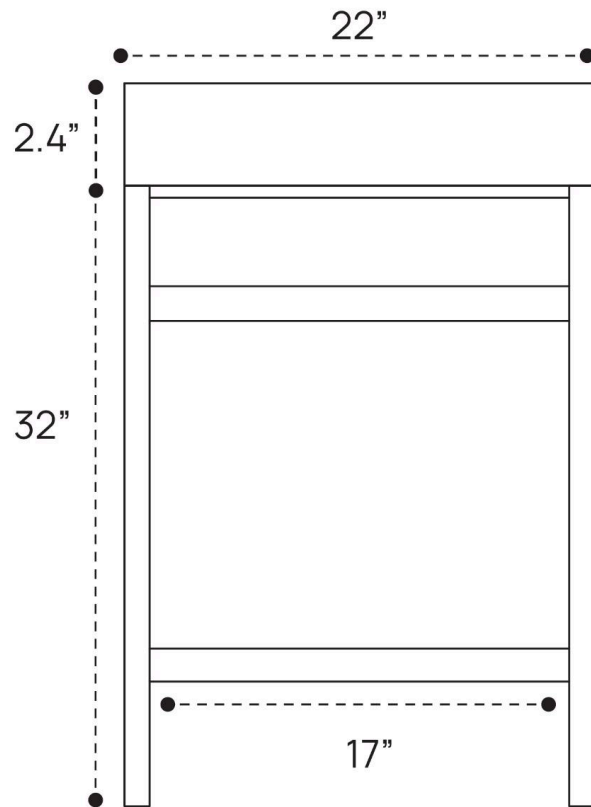

MATEO VANITY PLUMBING GUIDE | 36 INCH

SIDE VIEW

TOP VIEW

BACK VIEW

MATEO VANITY PLUMBING GUIDE | 42 INCH

SIDE VIEW

TOP VIEW

BACK VIEW

MATEO VANITY PLUMBING GUIDE | 48 INCH

SIDE VIEW

TOP VIEW

BACK VIEW

MATEO VANITY PLUMBING GUIDE | 54 INCH

SIDE VIEW

TOP VIEW

BACK VIEW

MATEO VANITY PLUMBING GUIDE | 60 INCH

SIDE VIEW

TOP VIEW

BACK VIEW