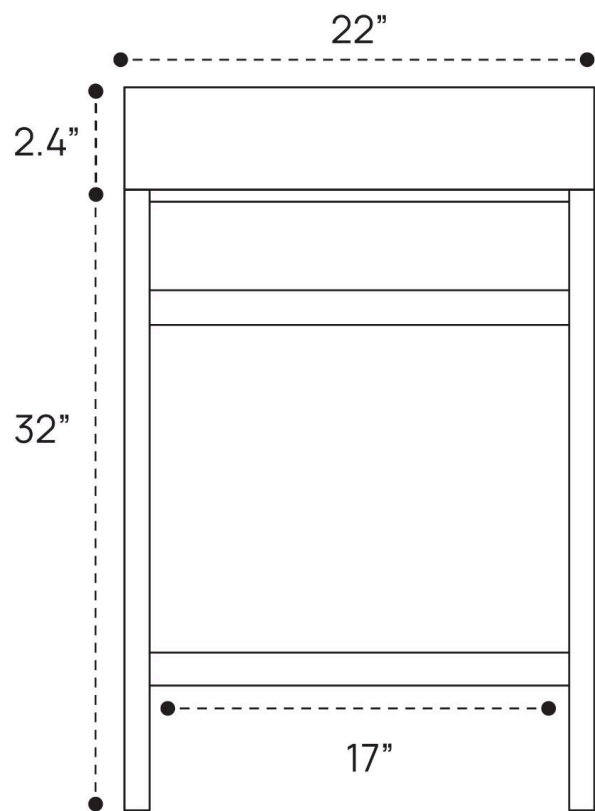

MATEO VANITY PLUMBING GUIDE | 36 INCH

SIDE VIEW

TOP VIEW

BACK VIEW

MATEO VANITY PLUMBING GUIDE | 42 INCH

SIDE VIEW

TOP VIEW

BACK VIEW

MATEO VANITY PLUMBING GUIDE | 48 INCH

SIDE VIEW

TOP VIEW

BACK VIEW

MATEO VANITY PLUMBING GUIDE | 54 INCH

SIDE VIEW

TOP VIEW

BACK VIEW

MATEO VANITY PLUMBING GUIDE | 60 INCH

SIDE VIEW

TOP VIEW

BACK VIEW