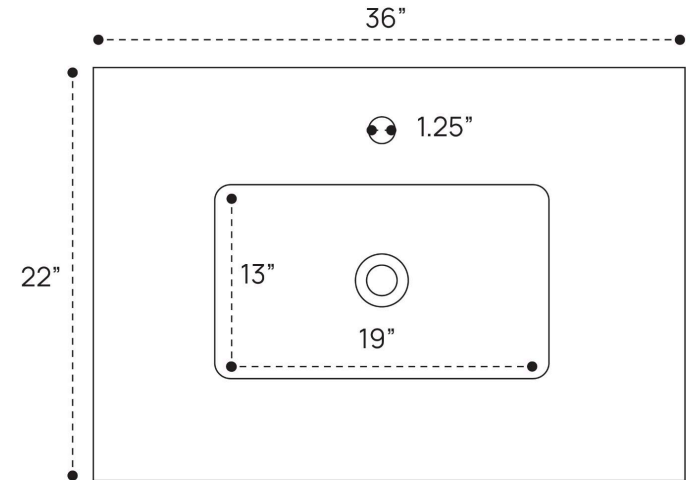

MATEO VANITY PLUMBING GUIDE | 36 INCH

SIDE VIEW

TOP VIEW

BACK VIEW

MATEO VANITY PLUMBING GUIDE | 42 INCH

SIDE VIEW

TOP VIEW

BACK VIEW

MATEO VANITY PLUMBING GUIDE | 48 INCH

SIDE VIEW

TOP VIEW

BACK VIEW

MATEO VANITY PLUMBING GUIDE | 54 INCH

SIDE VIEW

TOP VIEW

BACK VIEW

MATEO VANITY PLUMBING GUIDE | 60 INCH

SIDE VIEW

TOP VIEW

BACK VIEW