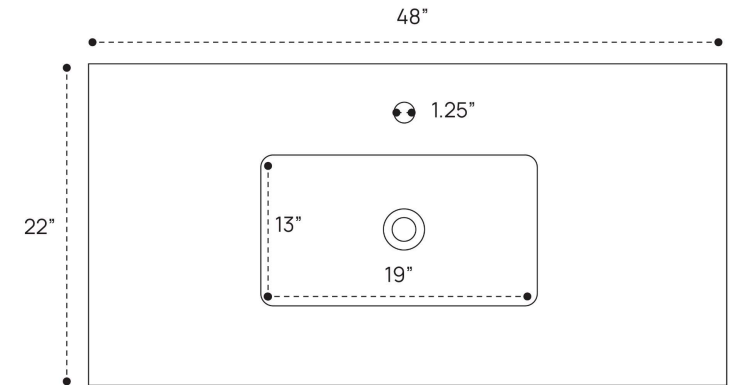

MATEO VANITY PLUMBING GUIDE | 36 INCH

SIDE VIEW

TOP VIEW

BACK VIEW

MATEO VANITY PLUMBING GUIDE | 42 INCH

SIDE VIEW

TOP VIEW

BACK VIEW

MATEO VANITY PLUMBING GUIDE | 48 INCH

SIDE VIEW

TOP VIEW

BACK VIEW

MATEO VANITY PLUMBING GUIDE | 54 INCH

SIDE VIEW

TOP VIEW

BACK VIEW

MATEO VANITY PLUMBING GUIDE | 60 INCH

SIDE VIEW

TOP VIEW

BACK VIEW