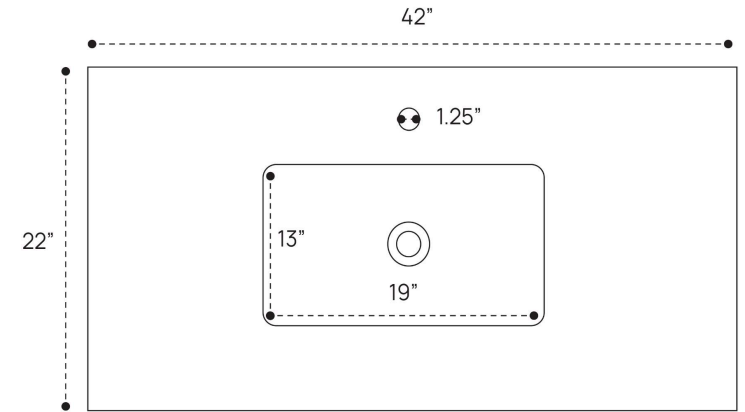

MATEO VANITY PLUMBING GUIDE | 36 INCH

SIDE VIEW

TOP VIEW

BACK VIEW

MATEO VANITY PLUMBING GUIDE | 42 INCH

SIDE VIEW

TOP VIEW

BACK VIEW

MATEO VANITY PLUMBING GUIDE | 48 INCH

SIDE VIEW

TOP VIEW

BACK VIEW

MATEO VANITY PLUMBING GUIDE | 54 INCH

SIDE VIEW

TOP VIEW

BACK VIEW

MATEO VANITY PLUMBING GUIDE | 60 INCH

SIDE VIEW

TOP VIEW

BACK VIEW