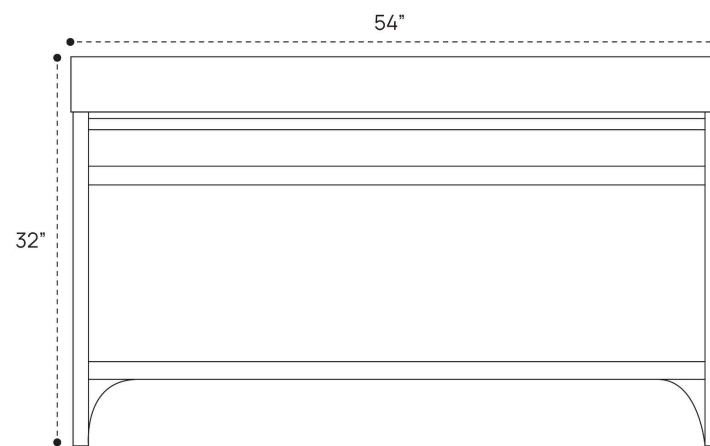

MATEO VANITY PLUMBING GUIDE | 36 INCH

SIDE VIEW

TOP VIEW

BACK VIEW

MATEO VANITY PLUMBING GUIDE | 42 INCH

SIDE VIEW

TOP VIEW

BACK VIEW

MATEO VANITY PLUMBING GUIDE | 48 INCH

SIDE VIEW

TOP VIEW

BACK VIEW

MATEO VANITY PLUMBING GUIDE | 54 INCH

SIDE VIEW

TOP VIEW

BACK VIEW

MATEO VANITY PLUMBING GUIDE | 60 INCH

SIDE VIEW

TOP VIEW

BACK VIEW