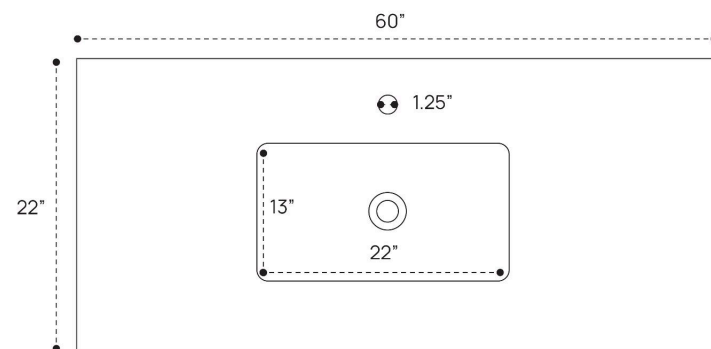

MATEO VANITY PLUMBING GUIDE | 36 INCH

SIDE VIEW

TOP VIEW

BACK VIEW

MATEO VANITY PLUMBING GUIDE | 42 INCH

SIDE VIEW

TOP VIEW

BACK VIEW

MATEO VANITY PLUMBING GUIDE | 48 INCH

SIDE VIEW

TOP VIEW

BACK VIEW

MATEO VANITY PLUMBING GUIDE | 54 INCH

SIDE VIEW

TOP VIEW

BACK VIEW

MATEO VANITY PLUMBING GUIDE | 60 INCH

SIDE VIEW

TOP VIEW

BACK VIEW