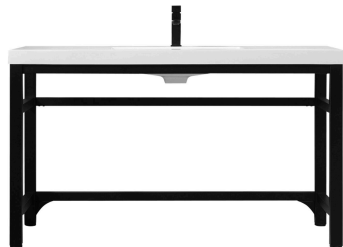

MATEO VANITY

YOUR PARTNERS FOR BATH

Complete your bathroom with TileBar's unique line of vanities, offering high-end style at an affordable price. TileBar vanities are manufactured using the highest quality materials. Our wide selection of trending looks, from sleek and contemporary to classic and timeless, comes in your choice of available finishes and sizes, all ready to ship directly to your door.

WHAT WE LOVE ABOUT MATEO

The Mateo collection of console vanities pairs ADA-compliant functionality with a modern, minimalist design. A sleek, matte black iron frame gives each piece a bold, architectural feel, while generous under-sink clearance ensures wheelchair accessibility. Finished with a crisp white acrylic top, these freestanding vanities bring streamlined style and everyday practicality to contemporary spaces. Available in a range of versatile sizes.

Its clean, modern design.

Crafted from high-quality iron.

Crisp white acrylic vanity top.

ADA-compliant wheelchair accessible sink.

36" Single
White Acrylic
Black

42" Single
White Acrylic
Black

48" Single
White Acrylic
Black

54" Single
White Acrylic
Black

60" Single
White Acrylic
Black

SPECIFICATIONS

Available Sizes	36", 42", 48", 54", 60"
Colors	Black
Finishes	Polished
Hardware	Black
Construction	Iron
Installation Method	Freestanding
Counter Options	White Acrylic top
Backsplash Included	No
Sink	Integrated
Overflow	No
Faucet Spread	4" Single hole. Faucet not included
Made In (Country of origin)	China