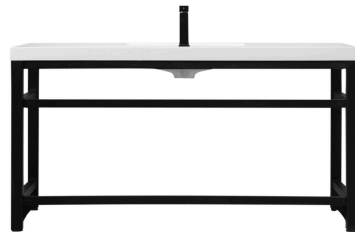

MATEO VANITY

YOUR PARTNERS FOR BATH

Complete your bathroom with TileBar's unique line of vanities, offering high-end style at an affordable price. TileBar vanities are manufactured using the highest quality materials. Our wide selection of trending looks, from sleek and contemporary to classic and timeless, comes in your choice of available finishes and sizes, all ready to ship directly to your door.

WHAT WE LOVE ABOUT MATEO

The Mateo collection of console vanities pairs ADA-compliant functionality with a modern, minimalist design. A sleek, matte black iron frame gives each piece a bold, architectural feel, while generous under-sink clearance ensures wheelchair accessibility. Finished with a crisp white acrylic top, these freestanding vanities bring streamlined style and everyday practicality to contemporary spaces. Available in a range of versatile sizes.

Its clean, modern design.

Crafted from high-quality iron.

Crisp white acrylic vanity top.

ADA-compliant wheelchair accessible sink.

36" Single
White Acrylic
Black

42" Single
White Acrylic
Black

48" Single
White Acrylic
Black

54" Single
White Acrylic
Black

60" Single
White Acrylic
Black

SPECIFICATIONS

Available Sizes	36", 42", 48", 54", 60"
Colors	Black
Finishes	Polished
Hardware	Black
Construction	Iron
Installation Method	Freestanding
Counter Options	White Acrylic top
Backsplash Included	No
Sink	Integrated
Overflow	No
Faucet Spread	4" Single hole. Faucet not included
Made In (Country of origin)	China