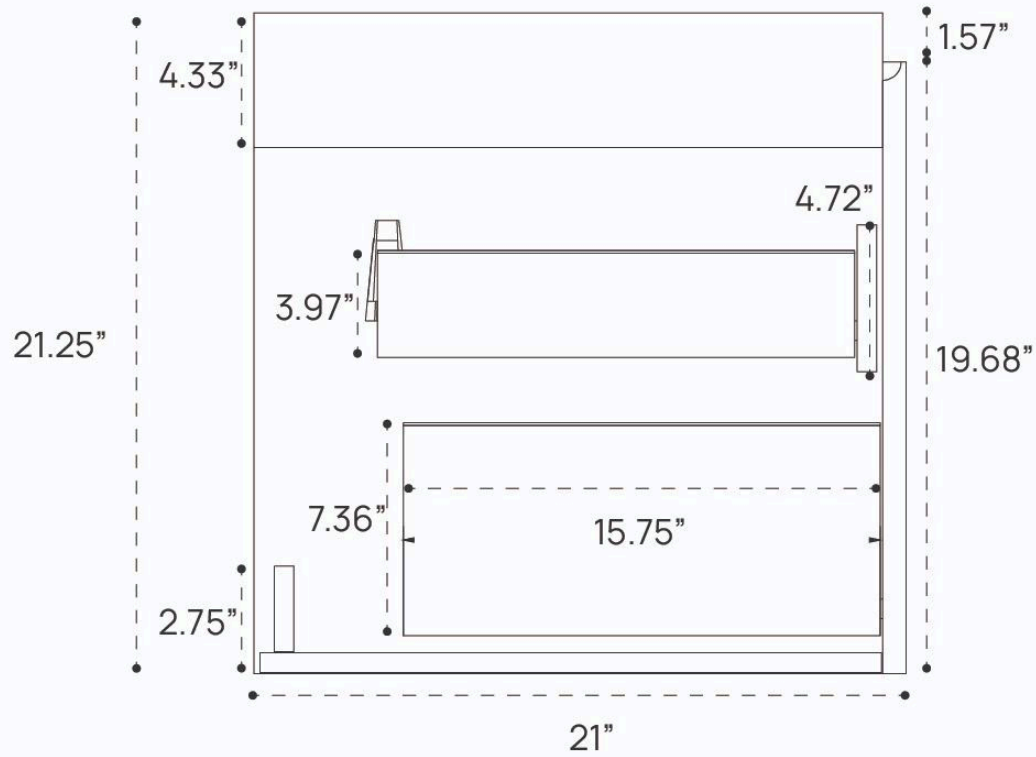

# MELROSE VANITY PLUMBING GUIDE

SIDE VIEW

TOP VIEW