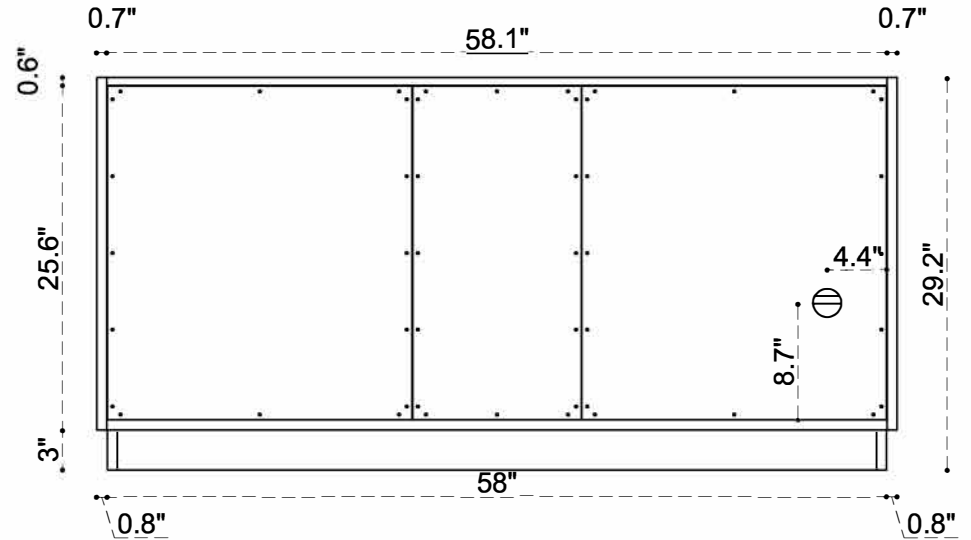

DIMENSION GUIDE ORVILLE 36 INCH

tilebar

3D VIEW

BACK VIEW

SIDE VIEW

DIMENSION GUIDE ORVILLE 60 INCH

3D VIEW

BACK VIEW

SIDE VIEW