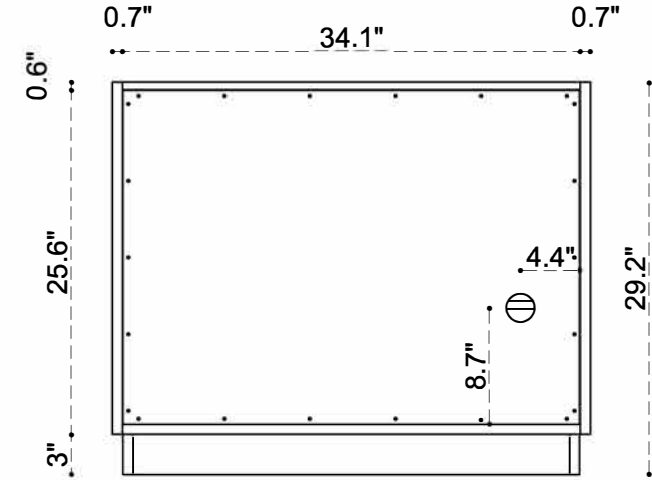

DIMENSION GUIDE ORVILLE 36 INCH

tilebar

3D VIEW

BACK VIEW

SIDE VIEW

DIMENSION GUIDE ORVILLE 60 INCH

3D VIEW

BACK VIEW

SIDE VIEW