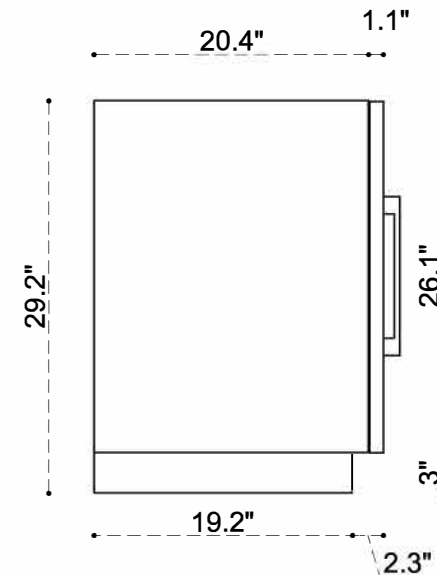

DIMENSION GUIDE ORVILLE 36 INCH

tilebar

3D VIEW

BACK VIEW

SIDE VIEW

DIMENSION GUIDE ORVILLE 60 INCH

3D VIEW

BACK VIEW

SIDE VIEW