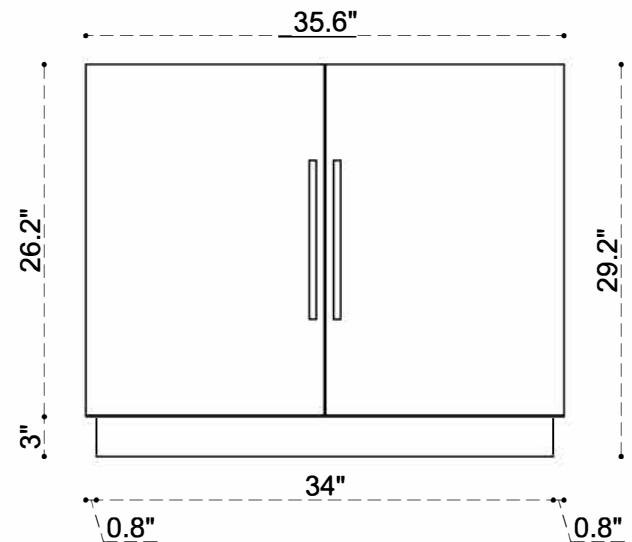

PLUMBING GUIDE ORVILLE 36 INCH

SIDE VIEW

TOP VIEW

FRONT VIEW

PLUMBING GUIDE ORVILLE 60 INCH

SIDE VIEW

TOP VIEW

FRONT VIEW