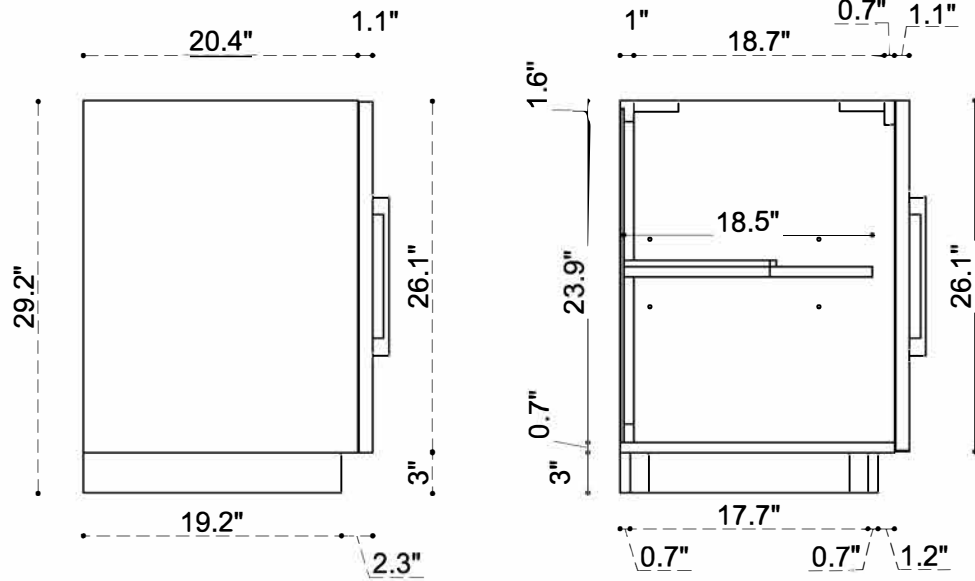

PLUMBING GUIDE ORVILLE 36 INCH

SIDE VIEW

TOP VIEW

FRONT VIEW

PLUMBING GUIDE ORVILLE 60 INCH

SIDE VIEW

TOP VIEW

FRONT VIEW