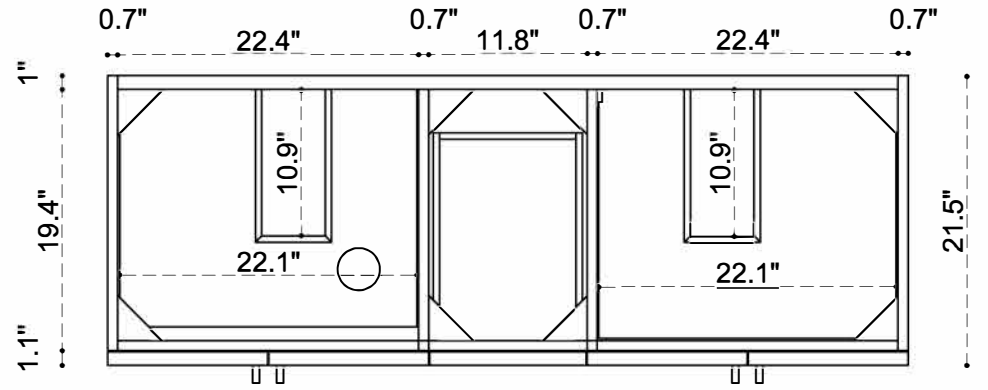

PLUMBING GUIDE ORVILLE 36 INCH

SIDE VIEW

TOP VIEW

FRONT VIEW

PLUMBING GUIDE ORVILLE 60 INCH

SIDE VIEW

TOP VIEW

FRONT VIEW