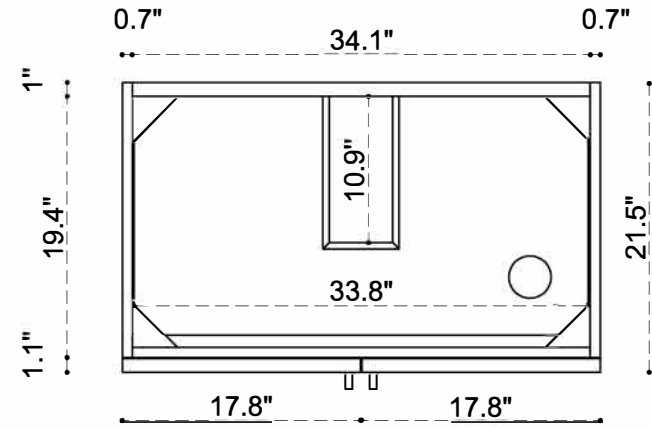

PLUMBING GUIDE ORVILLE 36 INCH

SIDE VIEW

TOP VIEW

FRONT VIEW

PLUMBING GUIDE ORVILLE 60 INCH

SIDE VIEW

TOP VIEW

FRONT VIEW