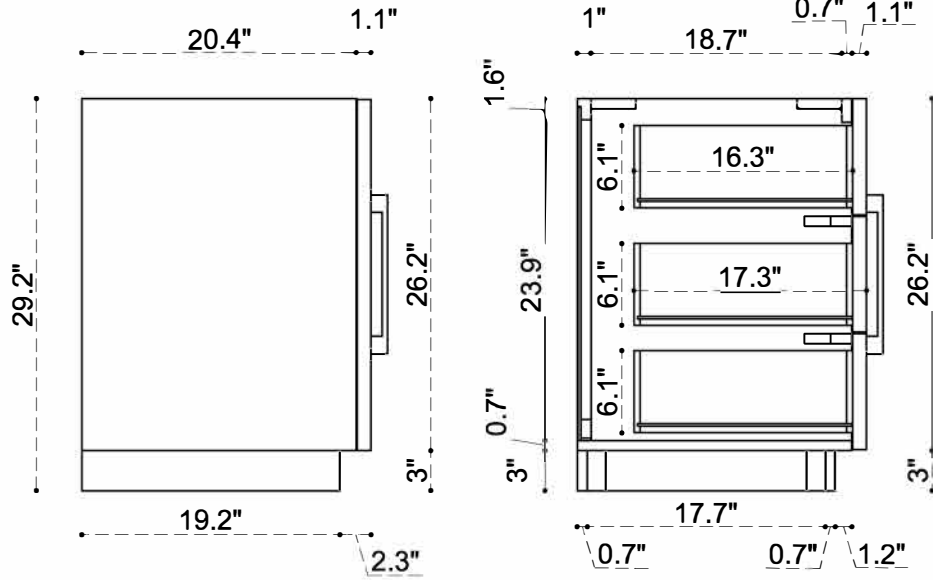

PLUMBING GUIDE ORVILLE 36 INCH

SIDE VIEW

TOP VIEW

FRONT VIEW

PLUMBING GUIDE ORVILLE 60 INCH

SIDE VIEW

TOP VIEW

FRONT VIEW