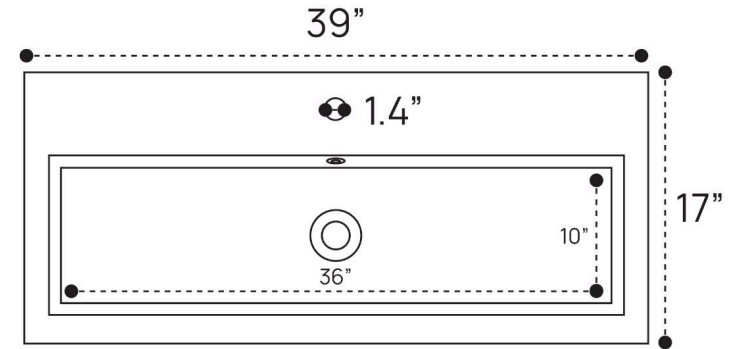

APOLLO PLUMBING GUIDE | 39 INCH | SINGLE FAUCET

SIDE VIEW

TOP VIEW

BACK VIEW

APOLLO PLUMBING GUIDE | 39 INCH | WIDESPREAD FAUCET

SIDE VIEW

TOP VIEW

BACK VIEW

APOLLO PLUMBING GUIDE | 39 INCH | NO HOLE FAUCET

SIDE VIEW

TOP VIEW

BACK VIEW