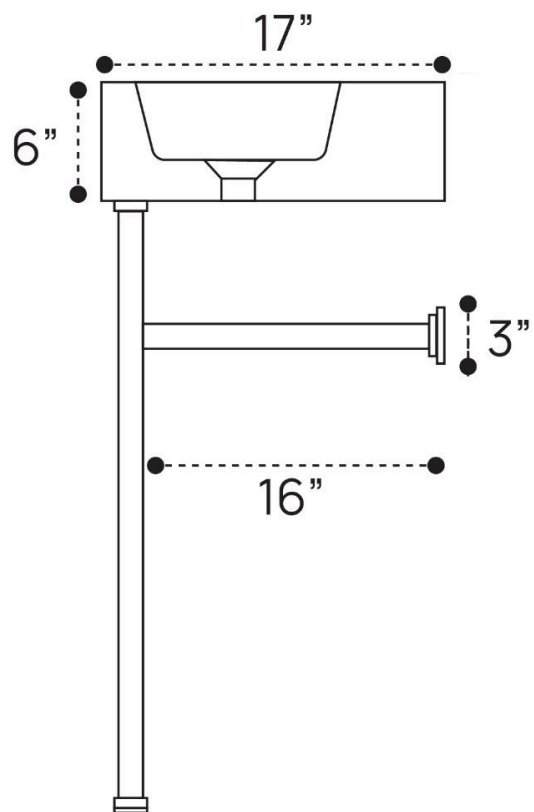

APOLLO PLUMBING GUIDE | 39 INCH | SINGLE FAUCET

SIDE VIEW

TOP VIEW

BACK VIEW

APOLLO PLUMBING GUIDE | 39 INCH | WIDESPREAD FAUCET

SIDE VIEW

TOP VIEW

BACK VIEW

APOLLO PLUMBING GUIDE | 39 INCH | NO HOLE FAUCET

SIDE VIEW

TOP VIEW

BACK VIEW