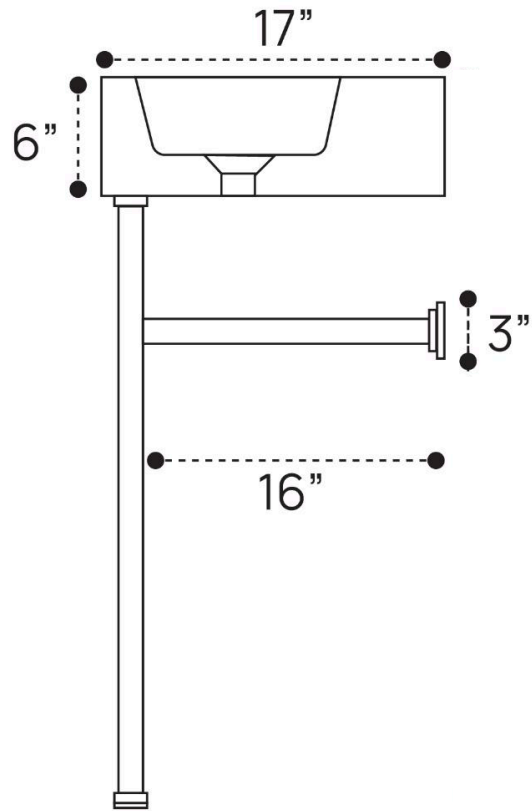

APOLLO PLUMBING GUIDE | 39 INCH | SINGLE FAUCET

SIDE VIEW

TOP VIEW

BACK VIEW

APOLLO PLUMBING GUIDE | 39 INCH | WIDESPREAD FAUCET

SIDE VIEW

TOP VIEW

BACK VIEW

APOLLO PLUMBING GUIDE | 39 INCH | NO HOLE FAUCET

SIDE VIEW

TOP VIEW

BACK VIEW