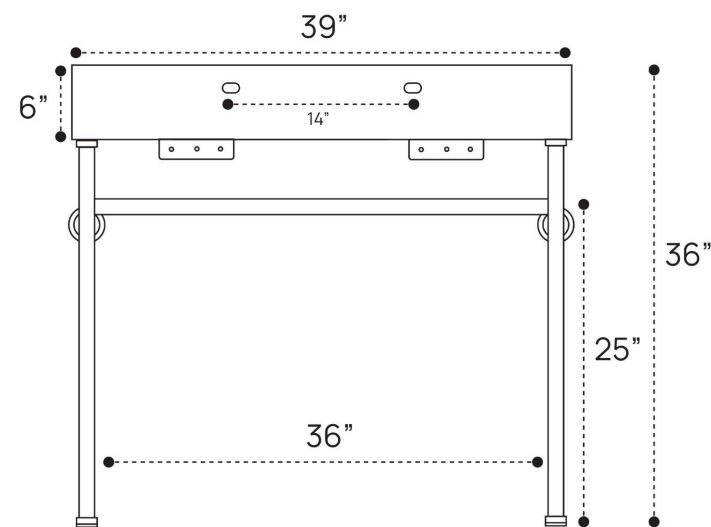

APOLLO PLUMBING GUIDE | 39 INCH | SINGLE FAUCET

SIDE VIEW

TOP VIEW

BACK VIEW

APOLLO PLUMBING GUIDE | 39 INCH | WIDESPREAD FAUCET

SIDE VIEW

TOP VIEW

BACK VIEW

APOLLO PLUMBING GUIDE | 39 INCH | NO HOLE FAUCET

SIDE VIEW

TOP VIEW

BACK VIEW