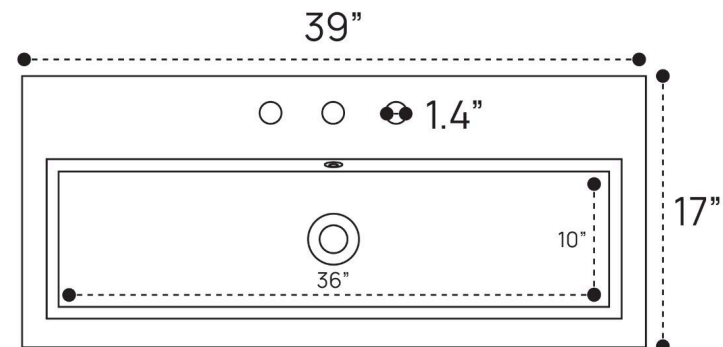

APOLLO PLUMBING GUIDE | 39 INCH | SINGLE FAUCET

SIDE VIEW

TOP VIEW

BACK VIEW

APOLLO PLUMBING GUIDE | 39 INCH | WIDESPREAD FAUCET

SIDE VIEW

TOP VIEW

BACK VIEW

APOLLO PLUMBING GUIDE | 39 INCH | NO HOLE FAUCET

SIDE VIEW

TOP VIEW

BACK VIEW