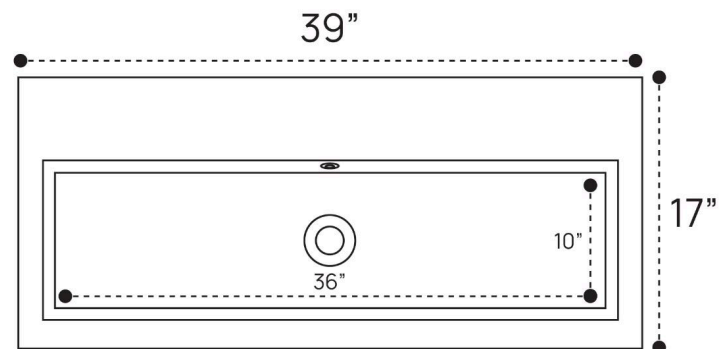

APOLLO PLUMBING GUIDE | 39 INCH | SINGLE FAUCET

SIDE VIEW

TOP VIEW

BACK VIEW

APOLLO PLUMBING GUIDE | 39 INCH | WIDESPREAD FAUCET

SIDE VIEW

TOP VIEW

BACK VIEW

APOLLO PLUMBING GUIDE | 39 INCH | NO HOLE FAUCET

SIDE VIEW

TOP VIEW

BACK VIEW