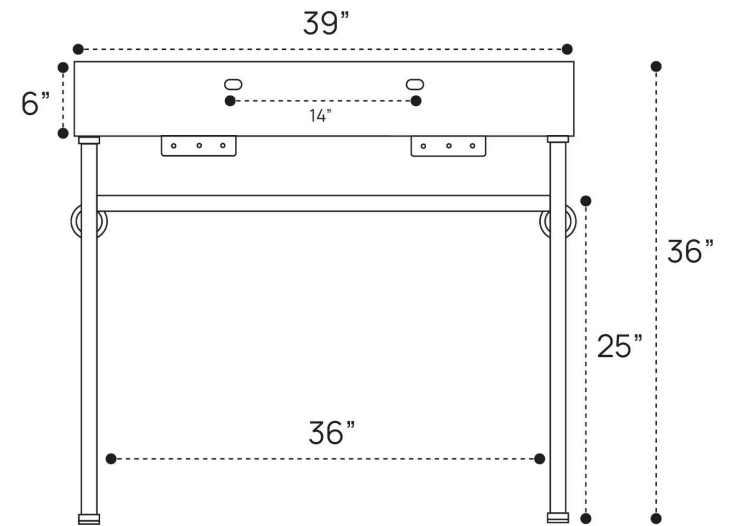

APOLLO PLUMBING GUIDE | 39 INCH | SINGLE FAUCET

SIDE VIEW

TOP VIEW

BACK VIEW

APOLLO PLUMBING GUIDE | 39 INCH | WIDESPREAD FAUCET

SIDE VIEW

TOP VIEW

BACK VIEW

APOLLO PLUMBING GUIDE | 39 INCH | NO HOLE FAUCET

SIDE VIEW

TOP VIEW

BACK VIEW