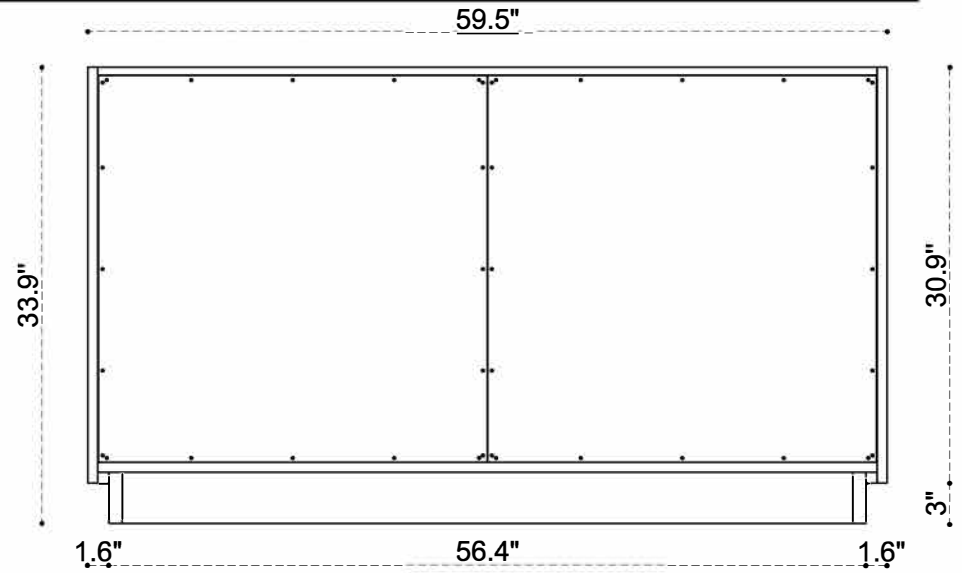

# DIMENSION GUIDE RHETT 24 INCH

tilebar

3D VIEW

BACK VIEW

SIDE VIEW

# DIMENSION GUIDE RHETT 48 INCH

tilebar

3D VIEW

BACK VIEW

SIDE VIEW

# DIMENSION GUIDE RHETT 60 INCH

tilebar

3D VIEW

BACK VIEW

SIDE VIEW