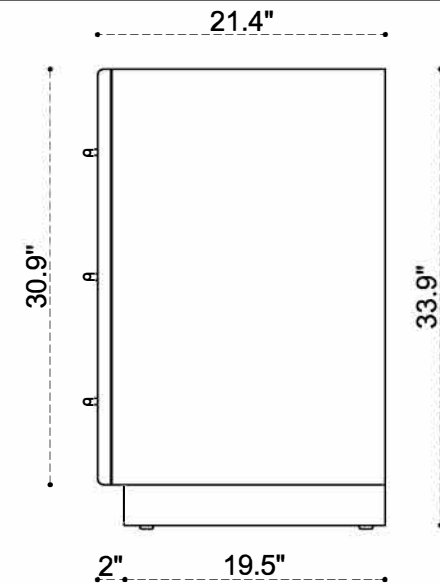

# DIMENSION GUIDE RHETT 24 INCH

tilebar

3D VIEW

BACK VIEW

SIDE VIEW

# DIMENSION GUIDE RHETT 48 INCH

tilebar

3D VIEW

BACK VIEW

SIDE VIEW

# DIMENSION GUIDE RHETT 60 INCH

tilebar

3D VIEW

BACK VIEW

SIDE VIEW