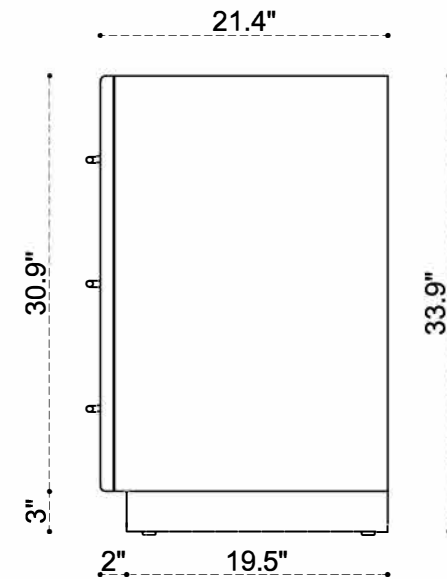

# DIMENSION GUIDE RHETT 24 INCH

tilebar

3D VIEW

BACK VIEW

SIDE VIEW

# DIMENSION GUIDE RHETT 48 INCH

tilebar

3D VIEW

BACK VIEW

SIDE VIEW

# DIMENSION GUIDE RHETT 60 INCH

tilebar

3D VIEW

BACK VIEW

SIDE VIEW