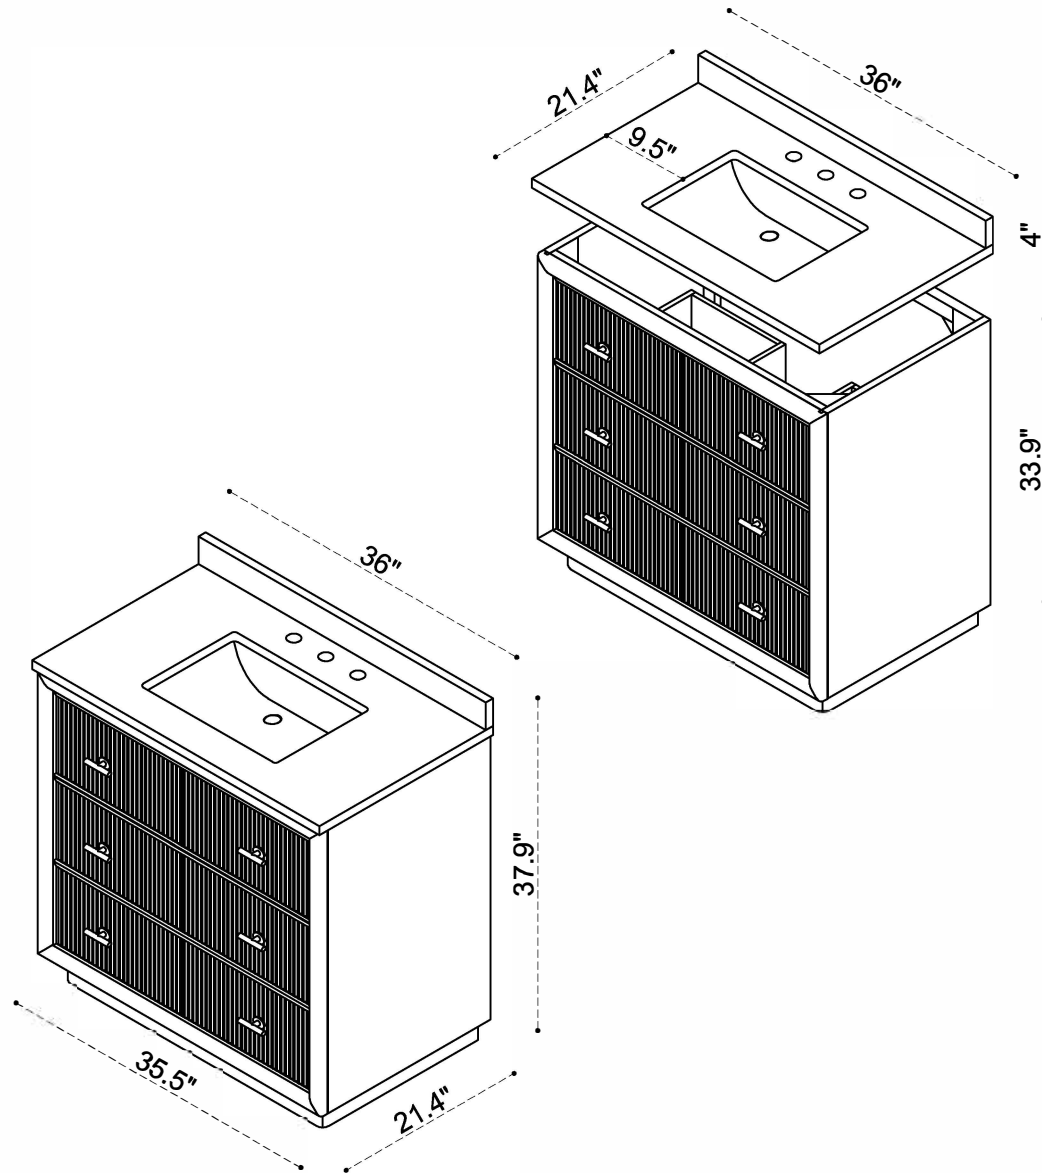

# DIMENSION GUIDE RHETT 24 INCH

tilebar

3D VIEW

BACK VIEW

SIDE VIEW

# DIMENSION GUIDE RHETT 48 INCH

tilebar

3D VIEW

BACK VIEW

SIDE VIEW

# DIMENSION GUIDE RHETT 60 INCH

tilebar

3D VIEW

BACK VIEW

SIDE VIEW