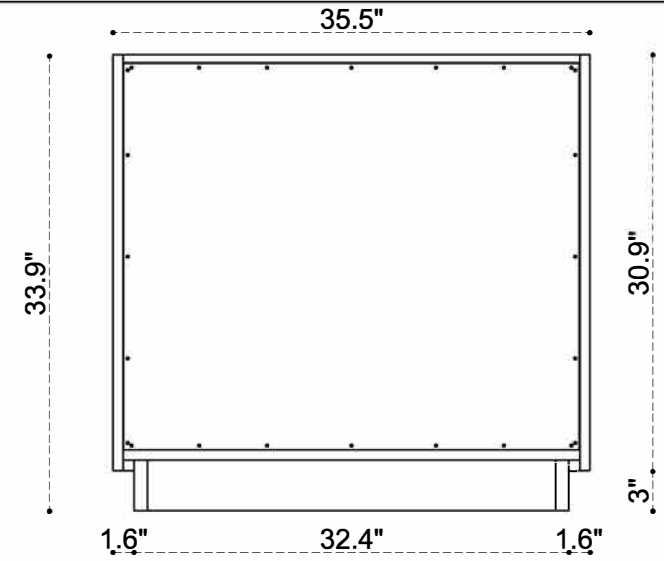

# DIMENSION GUIDE RHETT 24 INCH

tilebar

3D VIEW

BACK VIEW

SIDE VIEW

# DIMENSION GUIDE RHETT 48 INCH

tilebar

3D VIEW

BACK VIEW

SIDE VIEW

# DIMENSION GUIDE RHETT 60 INCH

tilebar

3D VIEW

BACK VIEW

SIDE VIEW