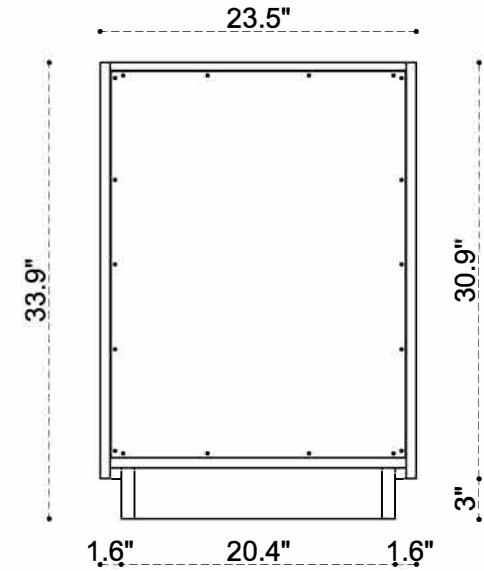

# DIMENSION GUIDE RHETT 24 INCH

tilebar

3D VIEW

BACK VIEW

SIDE VIEW

# DIMENSION GUIDE RHETT 48 INCH

tilebar

3D VIEW

BACK VIEW

SIDE VIEW

# DIMENSION GUIDE RHETT 60 INCH

tilebar

3D VIEW

BACK VIEW

SIDE VIEW