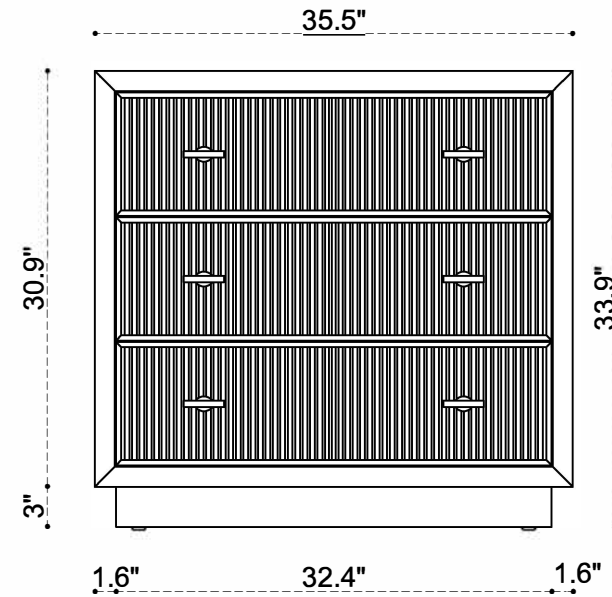

PLUMBING GUIDE RHETT 36 INCH

tilebar

SIDE VIEW

TOP VIEW

FRONT VIEW

PLUMBING GUIDE

RHETT 48 INCH

tilebar

SIDE VIEW

TOP VIEW

FRONT VIEW

PLUMBING GUIDE

RHETT 60 INCH

SIDE VIEW

TOP VIEW

FRONT VIEW