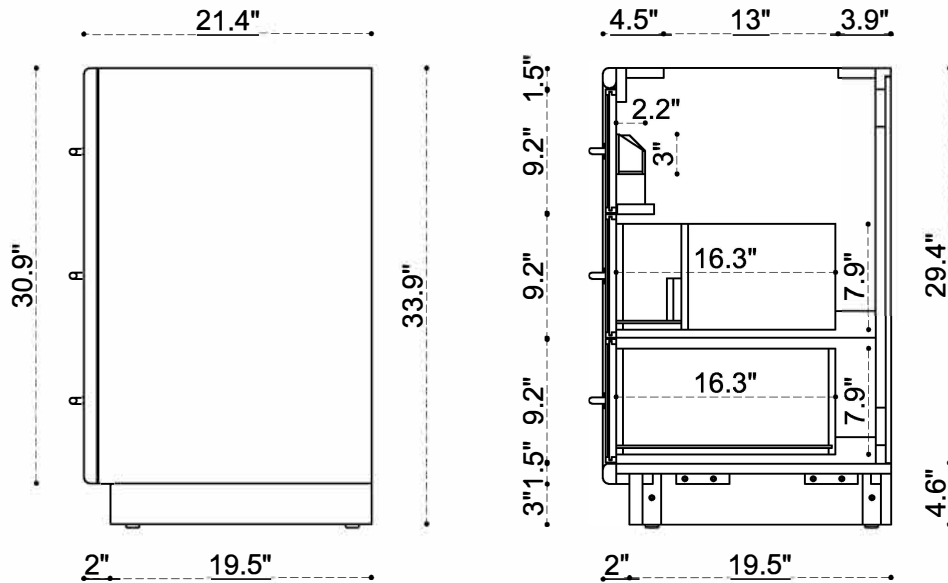

PLUMBING GUIDE RHETT 36 INCH

tilebar

SIDE VIEW

TOP VIEW

FRONT VIEW

PLUMBING GUIDE

RHETT 48 INCH

tilebar

SIDE VIEW

TOP VIEW

FRONT VIEW

PLUMBING GUIDE

RHETT 60 INCH

SIDE VIEW

TOP VIEW

FRONT VIEW