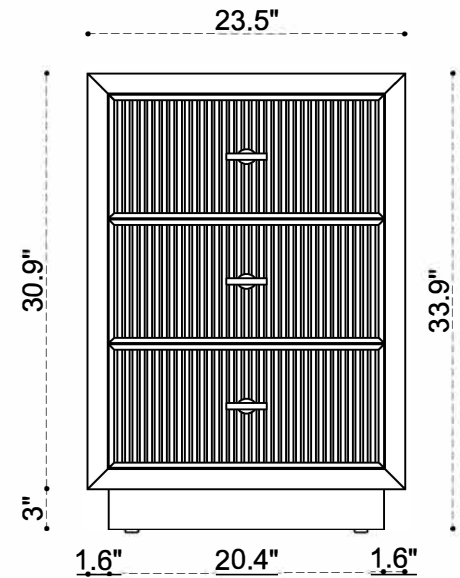

PLUMBING GUIDE RHETT 36 INCH

tilebar

SIDE VIEW

TOP VIEW

FRONT VIEW

PLUMBING GUIDE

RHETT 48 INCH

tilebar

SIDE VIEW

TOP VIEW

FRONT VIEW

PLUMBING GUIDE

RHETT 60 INCH

SIDE VIEW

TOP VIEW

FRONT VIEW