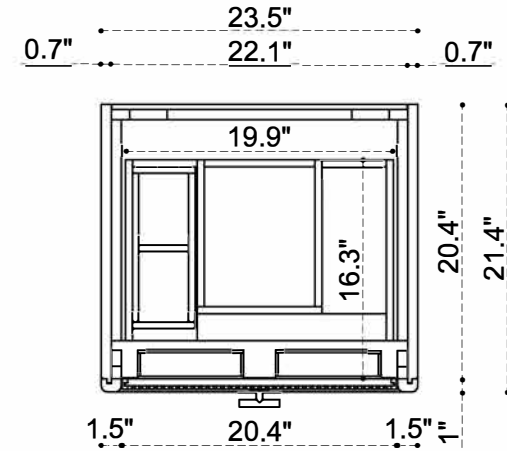

PLUMBING GUIDE RHETT 36 INCH

tilebar

SIDE VIEW

TOP VIEW

FRONT VIEW

PLUMBING GUIDE

RHETT 48 INCH

tilebar

SIDE VIEW

TOP VIEW

FRONT VIEW

PLUMBING GUIDE

RHETT 60 INCH

SIDE VIEW

TOP VIEW

FRONT VIEW