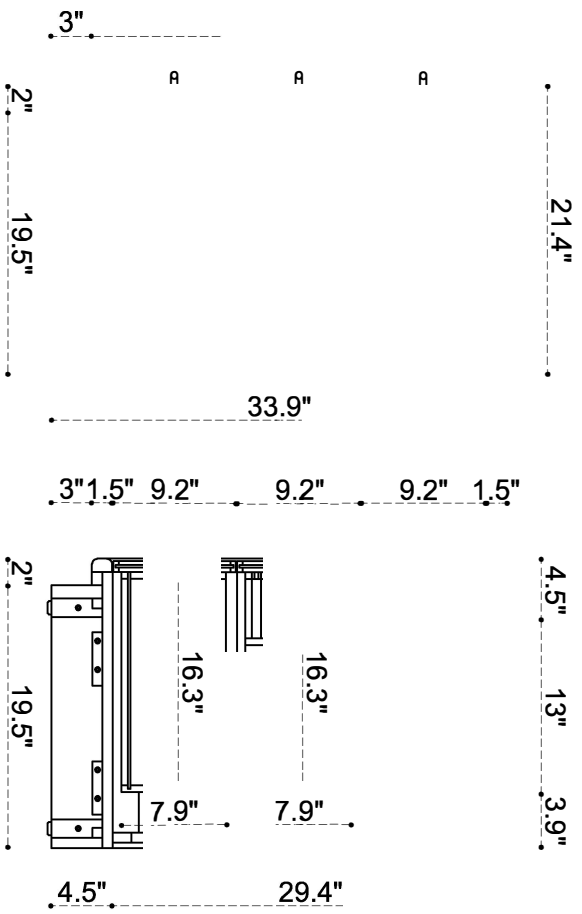

PLUMBING GUIDE RHETT 36 INCH

tilebar

SIDE VIEW

TOP VIEW

FRONT VIEW

PLUMBING GUIDE

RHETT 48 INCH

tilebar

SIDE VIEW

TOP VIEW

FRONT VIEW

PLUMBING GUIDE

RHETT 60 INCH

SIDE VIEW

TOP VIEW

FRONT VIEW