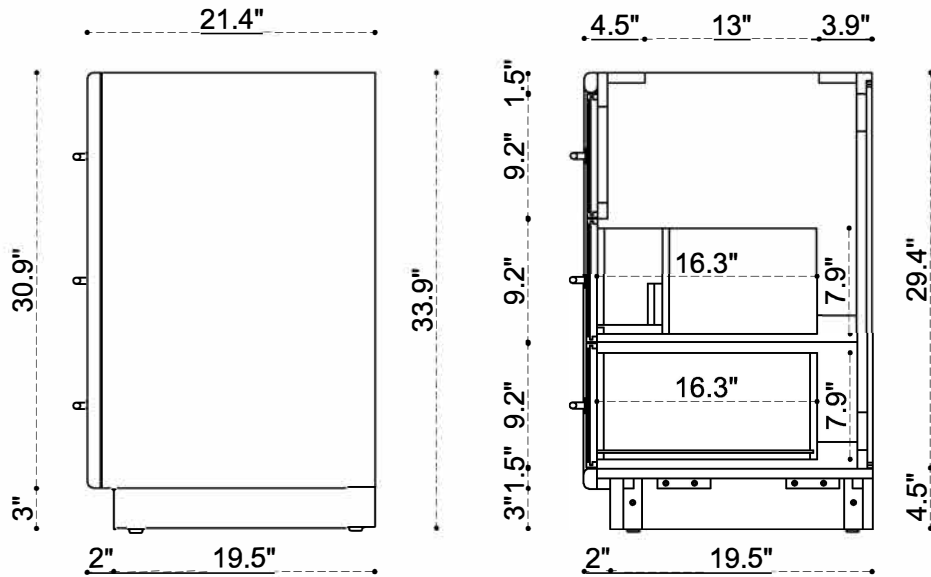

PLUMBING GUIDE RHETT 36 INCH

tilebar

SIDE VIEW

TOP VIEW

FRONT VIEW

PLUMBING GUIDE

RHETT 48 INCH

tilebar

SIDE VIEW

TOP VIEW

FRONT VIEW

PLUMBING GUIDE

RHETT 60 INCH

SIDE VIEW

TOP VIEW

FRONT VIEW