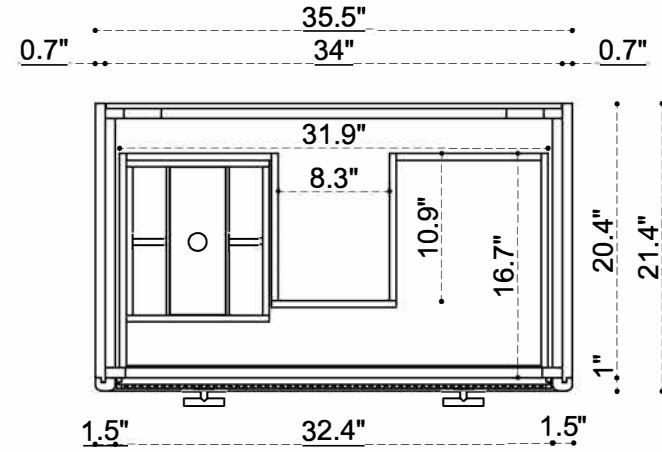

PLUMBING GUIDE RHETT 36 INCH

tilebar

SIDE VIEW

TOP VIEW

FRONT VIEW

PLUMBING GUIDE

RHETT 48 INCH

tilebar

SIDE VIEW

TOP VIEW

FRONT VIEW

PLUMBING GUIDE

RHETT 60 INCH

SIDE VIEW

TOP VIEW

FRONT VIEW