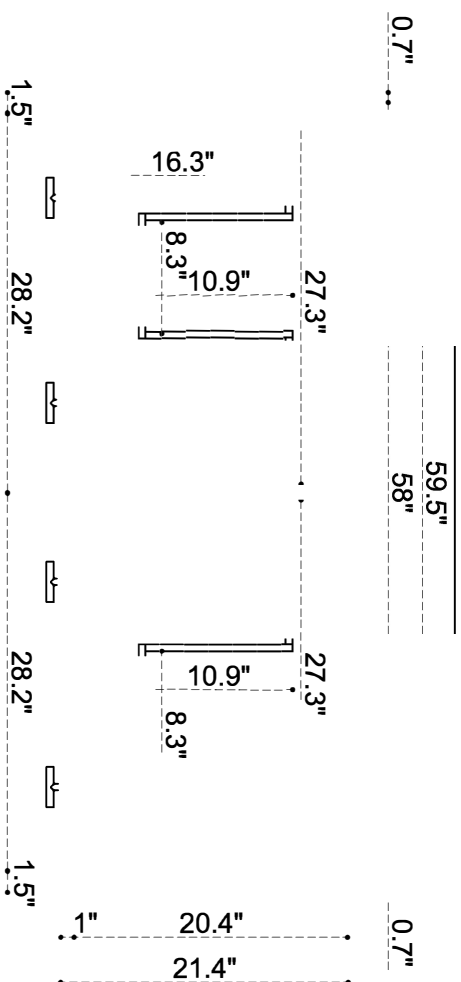

PLUMBING GUIDE RHETT 36 INCH

tilebar

SIDE VIEW

TOP VIEW

FRONT VIEW

PLUMBING GUIDE

RHETT 48 INCH

tilebar

SIDE VIEW

TOP VIEW

FRONT VIEW

PLUMBING GUIDE

RHETT 60 INCH

SIDE VIEW

TOP VIEW

FRONT VIEW