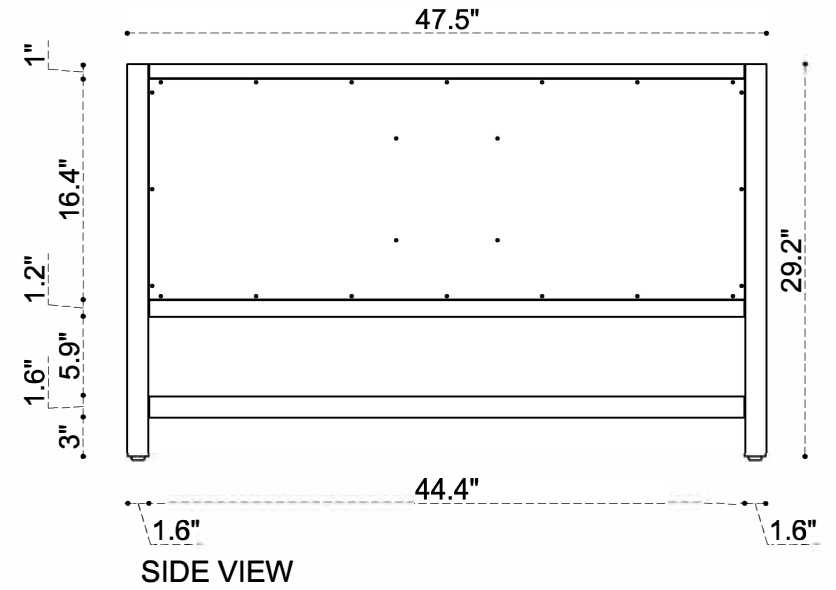

DIMENSION GUIDE ROWAN 36 INCH

tilebar

3D VIEW

BACK VIEW

SIDE VIEW

DIMENSION GUIDE ROWAN 48 INCH

tilebar

3D VIEW

BACK VIEW

SIDE VIEW

DIMENSION GUIDE ROWAN 60 INCH

tilebar

3D VIEW

BACK VIEW

SIDE VIEW