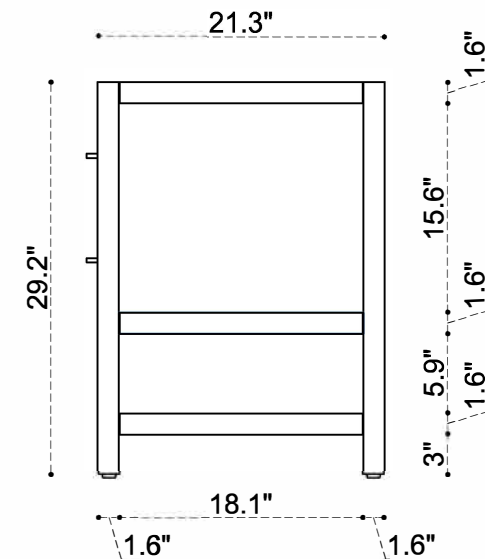

DIMENSION GUIDE ROWAN 36 INCH

tilebar

3D VIEW

BACK VIEW

SIDE VIEW

DIMENSION GUIDE ROWAN 48 INCH

tilebar

3D VIEW

BACK VIEW

SIDE VIEW

DIMENSION GUIDE ROWAN 60 INCH

tilebar

3D VIEW

BACK VIEW

SIDE VIEW