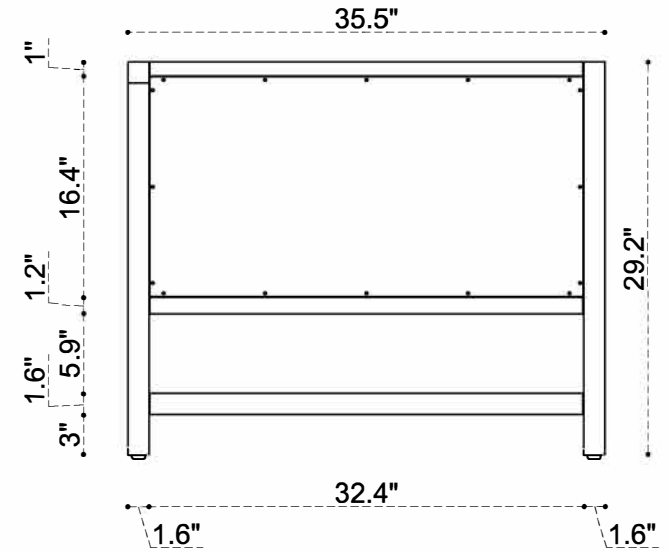

DIMENSION GUIDE ROWAN 36 INCH

tilebar

3D VIEW

BACK VIEW

SIDE VIEW

DIMENSION GUIDE ROWAN 48 INCH

tilebar

3D VIEW

BACK VIEW

SIDE VIEW

DIMENSION GUIDE ROWAN 60 INCH

tilebar

3D VIEW

BACK VIEW

SIDE VIEW