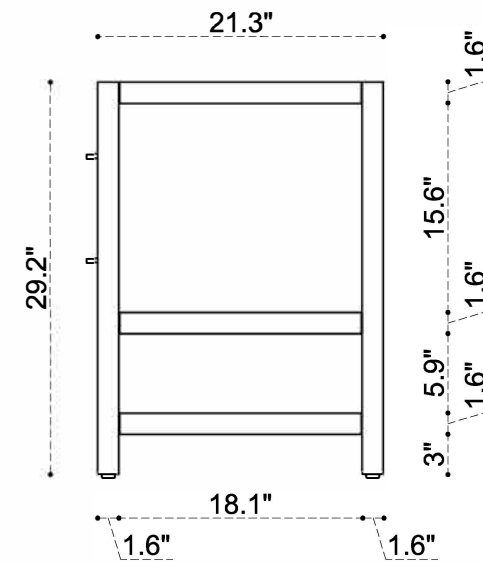

DIMENSION GUIDE ROWAN 36 INCH

tilebar

3D VIEW

BACK VIEW

SIDE VIEW

DIMENSION GUIDE ROWAN 48 INCH

tilebar

3D VIEW

BACK VIEW

SIDE VIEW

DIMENSION GUIDE ROWAN 60 INCH

tilebar

3D VIEW

BACK VIEW

SIDE VIEW