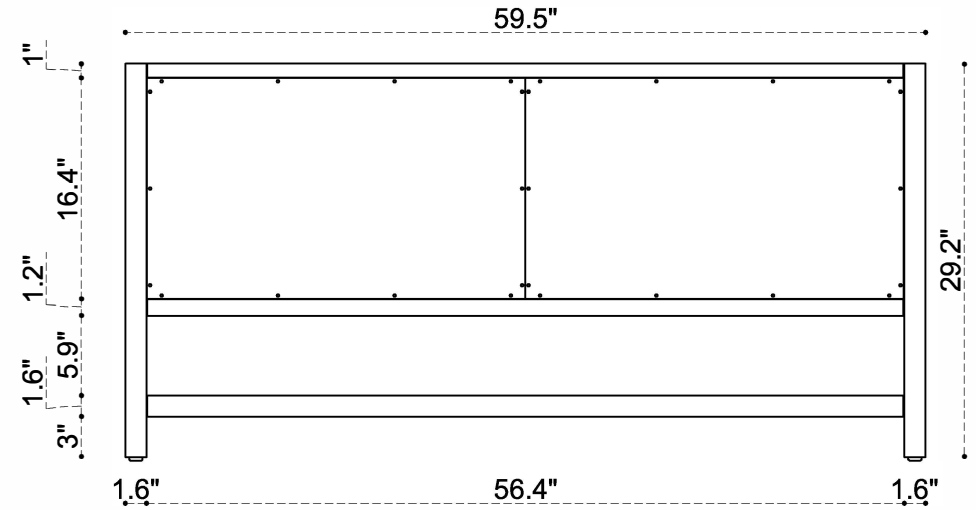

DIMENSION GUIDE ROWAN 36 INCH

tilebar

3D VIEW

BACK VIEW

SIDE VIEW

DIMENSION GUIDE ROWAN 48 INCH

tilebar

3D VIEW

BACK VIEW

SIDE VIEW

DIMENSION GUIDE ROWAN 60 INCH

tilebar

3D VIEW

BACK VIEW

SIDE VIEW