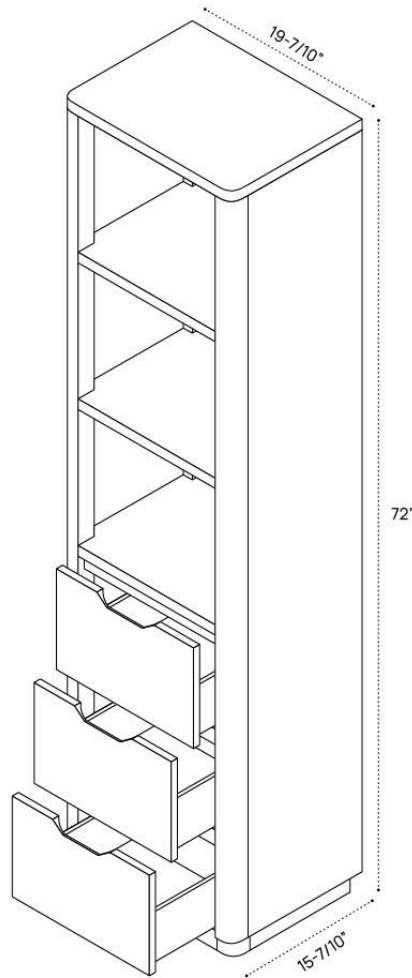

SALMA VANITY DIMENSION GUIDE | 20 X 72 INCH LINEN CABINET

3D VIEW

FRONT VIEW

SIDE VIEW