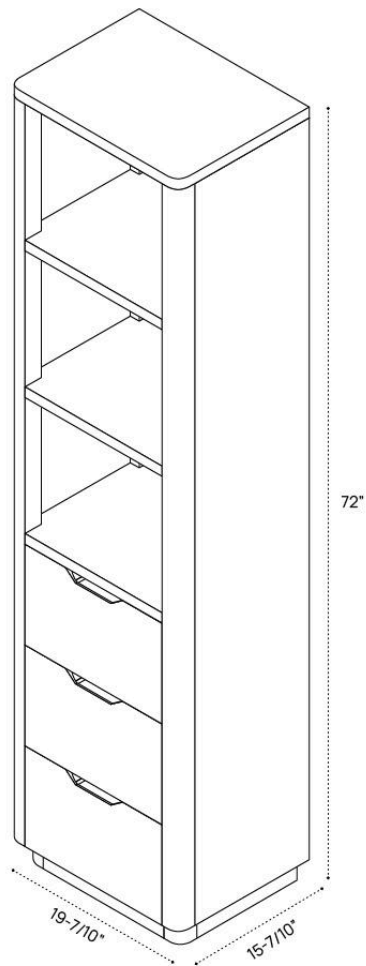

SALMA VANITY DIMENSION GUIDE | 20 X 72 INCH LINEN CABINET

3D VIEW

FRONT VIEW

SIDE VIEW