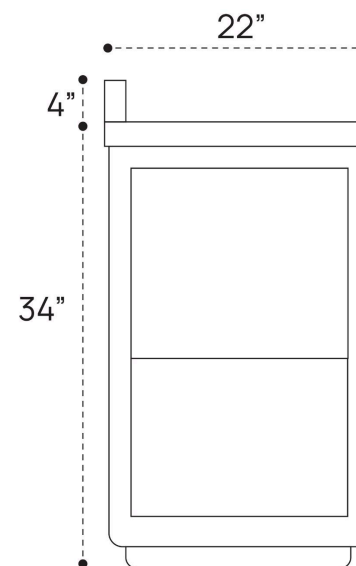

SALMA VANITY DIMENSION GUIDE | 24 INCH

3D VIEW

FRONT VIEW

SIDE VIEW

SALMA VANITY DIMENSION GUIDE | 36 INCH

3D VIEW

FRONT VIEW

SIDE VIEW

SALMA VANITY DIMENSION GUIDE | 55 INCH

3D VIEW

FRONT VIEW

SIDE VIEW

SALMA VANITY DIMENSION GUIDE | 72 INCH DOUBLE

3D VIEW

FRONT VIEW

SIDE VIEW