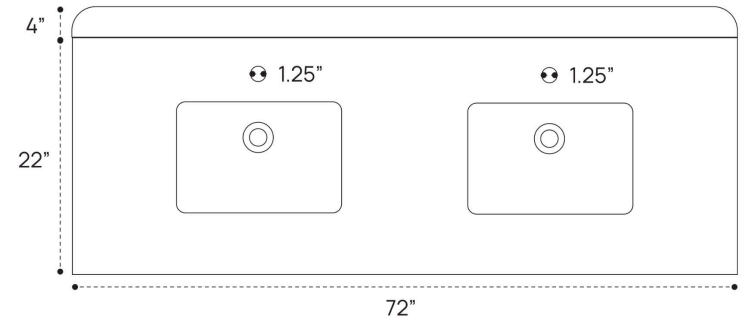

SALMA VANITY DIMENSION GUIDE | 24 INCH

3D VIEW

FRONT VIEW

SIDE VIEW

SALMA VANITY DIMENSION GUIDE | 36 INCH

3D VIEW

FRONT VIEW

SIDE VIEW

SALMA VANITY DIMENSION GUIDE | 55 INCH

3D VIEW

FRONT VIEW

SIDE VIEW

SALMA VANITY DIMENSION GUIDE | 72 INCH DOUBLE

3D VIEW

FRONT VIEW

SIDE VIEW