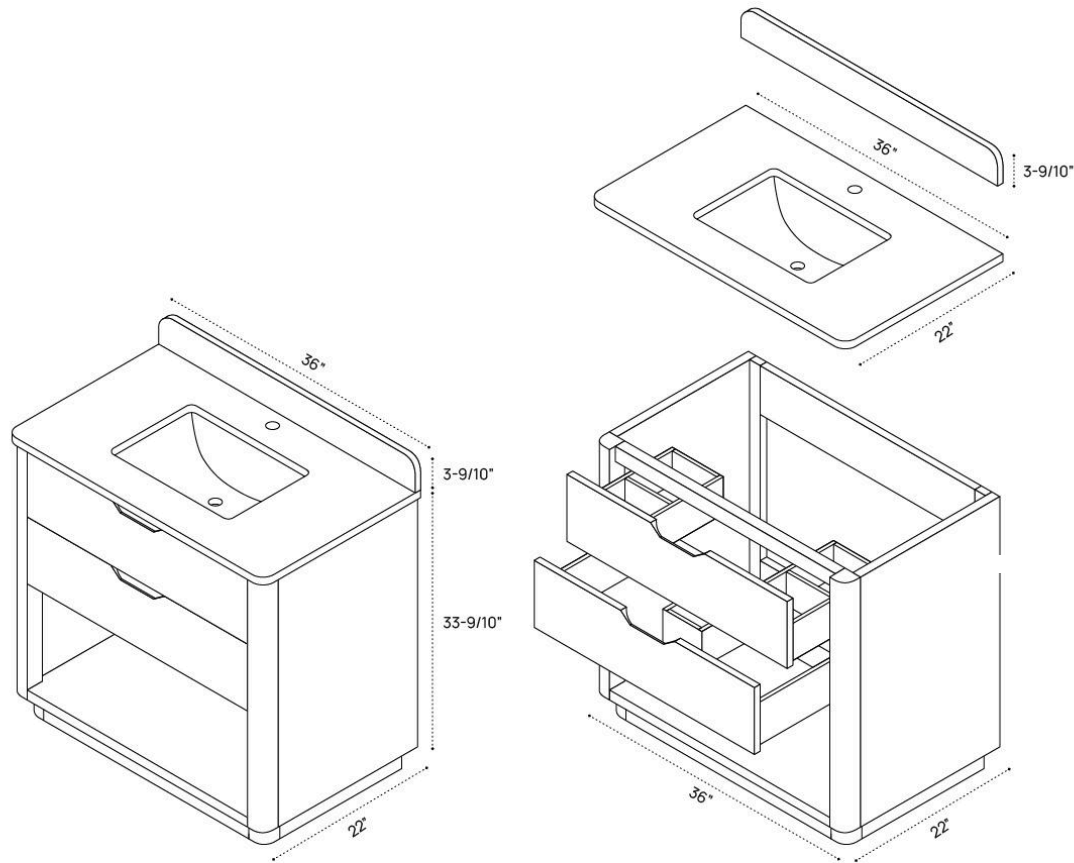

SALMA VANITY DIMENSION GUIDE | 24 INCH

3D VIEW

FRONT VIEW

SIDE VIEW

SALMA VANITY DIMENSION GUIDE | 36 INCH

3D VIEW

FRONT VIEW

SIDE VIEW

SALMA VANITY DIMENSION GUIDE | 55 INCH

3D VIEW

FRONT VIEW

SIDE VIEW

SALMA VANITY DIMENSION GUIDE | 72 INCH DOUBLE

3D VIEW

FRONT VIEW

SIDE VIEW