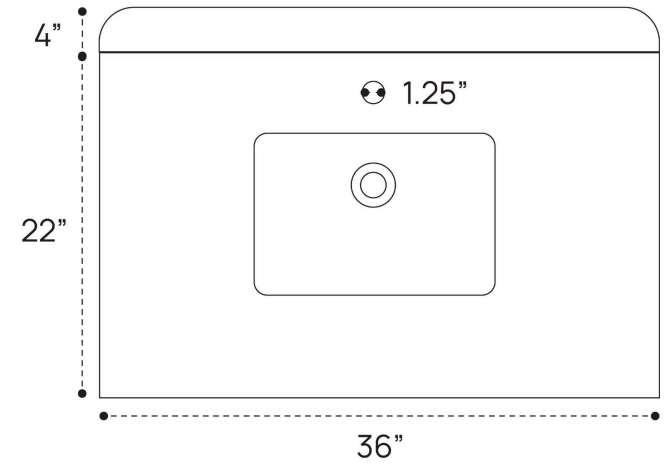

SALMA VANITY DIMENSION GUIDE | 24 INCH

3D VIEW

FRONT VIEW

SIDE VIEW

SALMA VANITY DIMENSION GUIDE | 36 INCH

3D VIEW

FRONT VIEW

SIDE VIEW

SALMA VANITY DIMENSION GUIDE | 55 INCH

3D VIEW

FRONT VIEW

SIDE VIEW

SALMA VANITY DIMENSION GUIDE | 72 INCH DOUBLE

3D VIEW

FRONT VIEW

SIDE VIEW