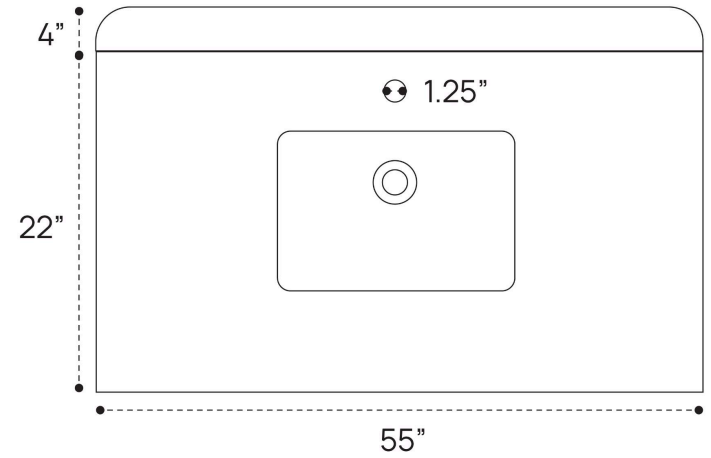

SALMA VANITY DIMENSION GUIDE | 24 INCH

3D VIEW

FRONT VIEW

SIDE VIEW

SALMA VANITY DIMENSION GUIDE | 36 INCH

3D VIEW

FRONT VIEW

SIDE VIEW

SALMA VANITY DIMENSION GUIDE | 55 INCH

3D VIEW

FRONT VIEW

SIDE VIEW

SALMA VANITY DIMENSION GUIDE | 72 INCH DOUBLE

3D VIEW

FRONT VIEW

SIDE VIEW