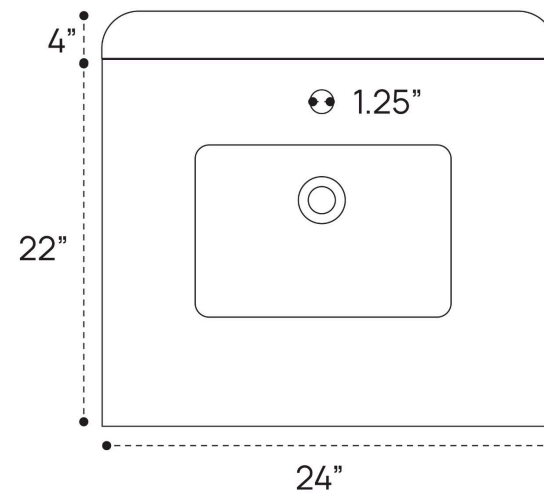

SALMA VANITY DIMENSION GUIDE | 24 INCH

3D VIEW

FRONT VIEW

SIDE VIEW

SALMA VANITY DIMENSION GUIDE | 36 INCH

3D VIEW

FRONT VIEW

SIDE VIEW

SALMA VANITY DIMENSION GUIDE | 55 INCH

3D VIEW

FRONT VIEW

SIDE VIEW

SALMA VANITY DIMENSION GUIDE | 72 INCH DOUBLE

3D VIEW

FRONT VIEW

SIDE VIEW