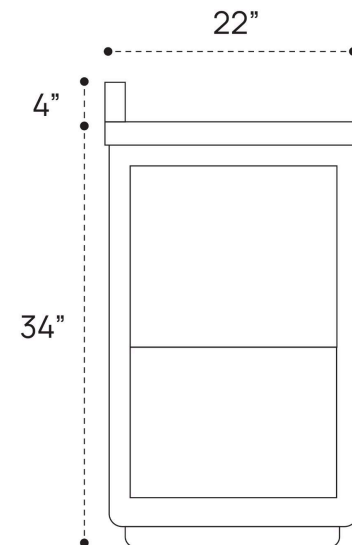

SALMA VANITY DIMENSION GUIDE | 24 INCH

3D VIEW

FRONT VIEW

SIDE VIEW

SALMA VANITY DIMENSION GUIDE | 36 INCH

3D VIEW

FRONT VIEW

SIDE VIEW

SALMA VANITY DIMENSION GUIDE | 55 INCH

3D VIEW

FRONT VIEW

SIDE VIEW

SALMA VANITY DIMENSION GUIDE | 72 INCH DOUBLE

3D VIEW

FRONT VIEW

SIDE VIEW