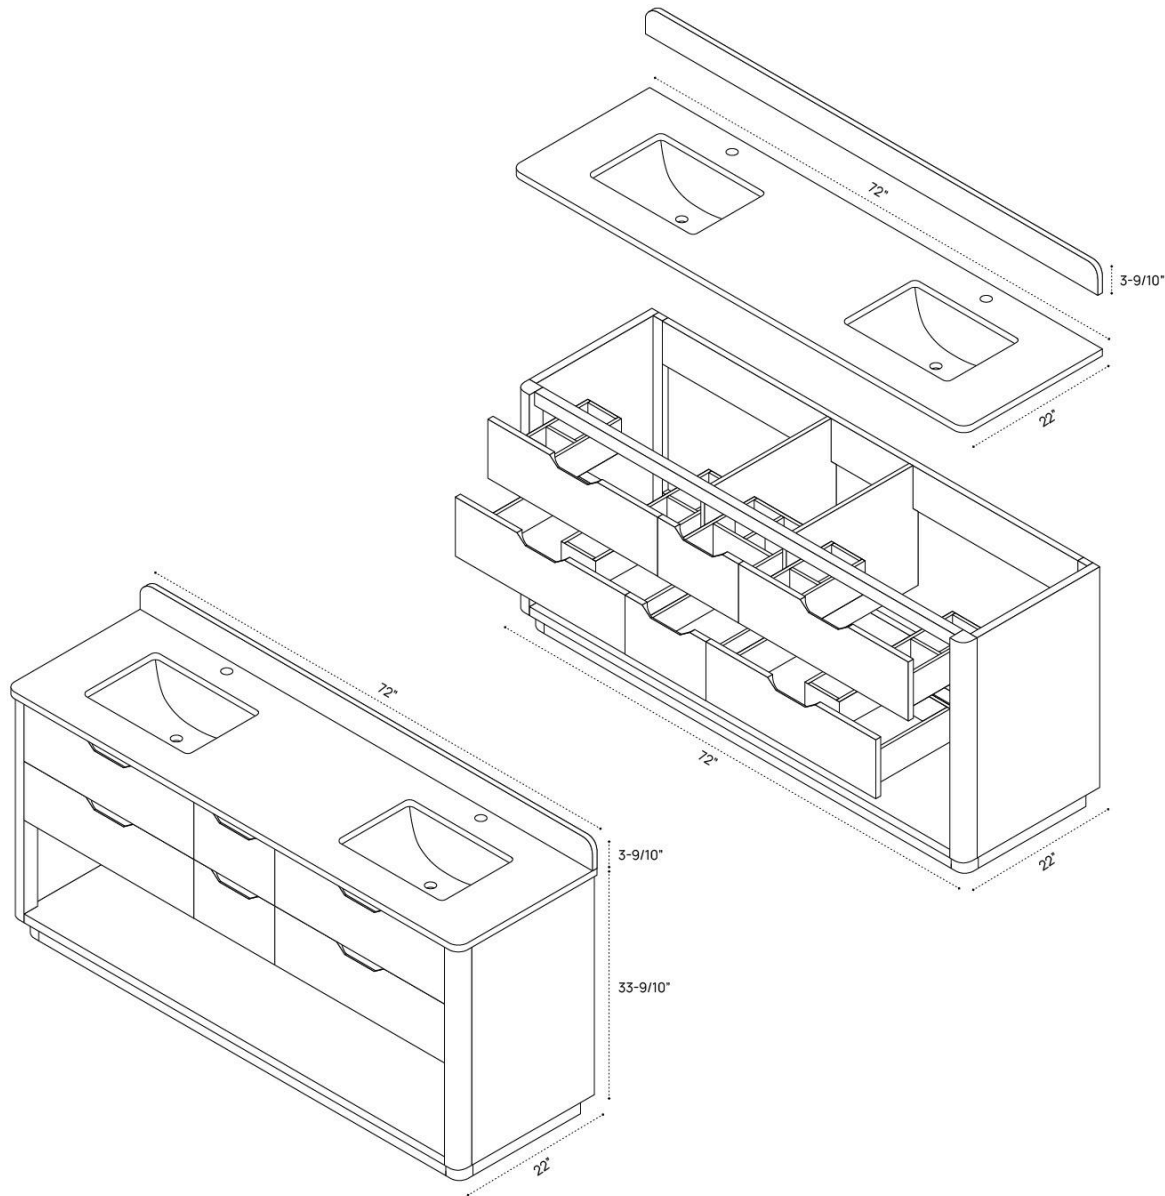

SALMA VANITY DIMENSION GUIDE | 24 INCH

3D VIEW

FRONT VIEW

SIDE VIEW

SALMA VANITY DIMENSION GUIDE | 36 INCH

3D VIEW

FRONT VIEW

SIDE VIEW

SALMA VANITY DIMENSION GUIDE | 55 INCH

3D VIEW

FRONT VIEW

SIDE VIEW

SALMA VANITY DIMENSION GUIDE | 72 INCH DOUBLE

3D VIEW

FRONT VIEW

SIDE VIEW