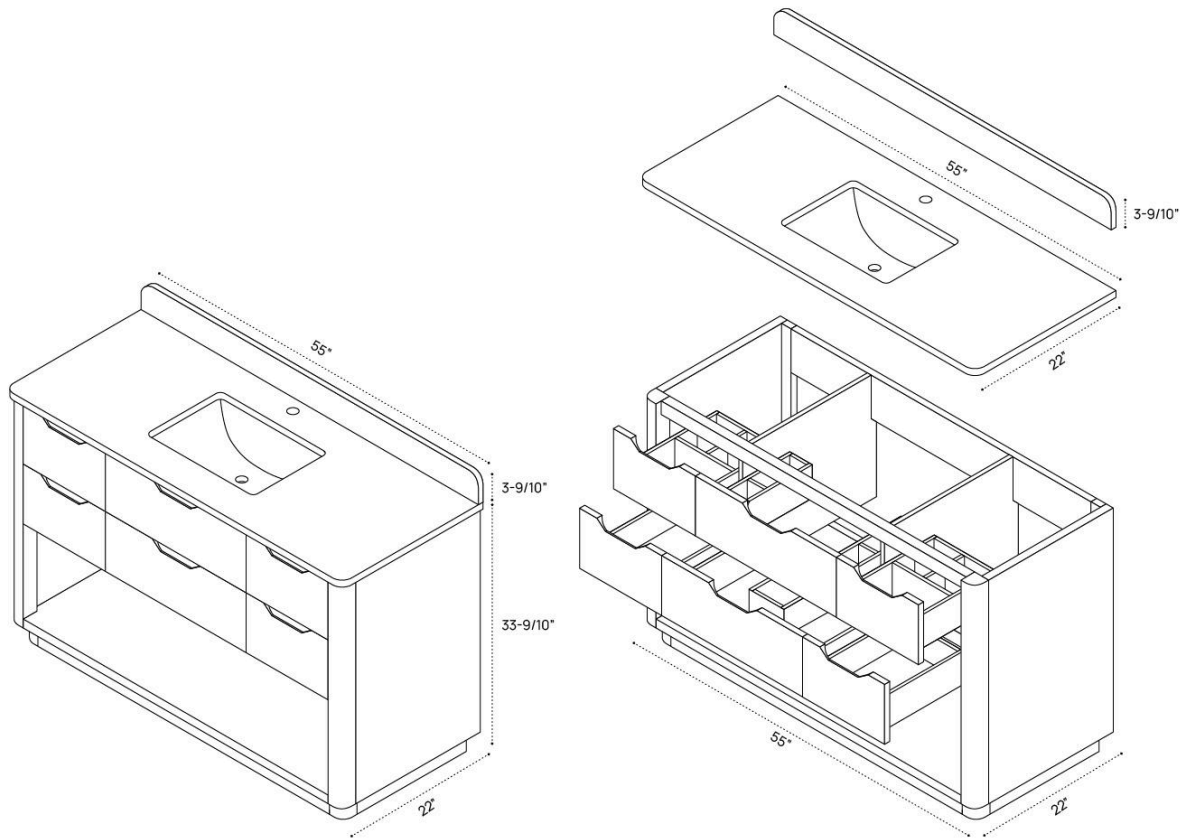

SALMA VANITY DIMENSION GUIDE | 24 INCH

3D VIEW

FRONT VIEW

SIDE VIEW

SALMA VANITY DIMENSION GUIDE | 36 INCH

3D VIEW

FRONT VIEW

SIDE VIEW

SALMA VANITY DIMENSION GUIDE | 55 INCH

3D VIEW

FRONT VIEW

SIDE VIEW

SALMA VANITY DIMENSION GUIDE | 72 INCH DOUBLE

3D VIEW

FRONT VIEW

SIDE VIEW