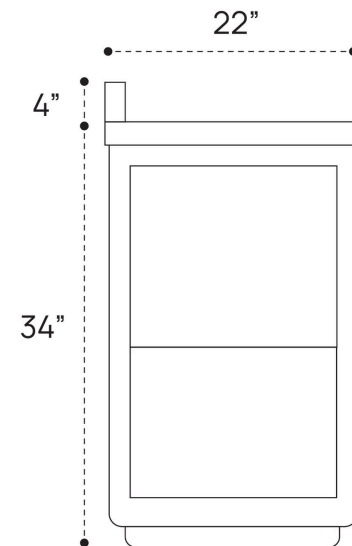

SALMA VANITY DIMENSION GUIDE | 24 INCH

3D VIEW

FRONT VIEW

SIDE VIEW

SALMA VANITY DIMENSION GUIDE | 36 INCH

3D VIEW

FRONT VIEW

SIDE VIEW

SALMA VANITY DIMENSION GUIDE | 55 INCH

3D VIEW

FRONT VIEW

SIDE VIEW

SALMA VANITY DIMENSION GUIDE | 72 INCH DOUBLE

3D VIEW

FRONT VIEW

SIDE VIEW