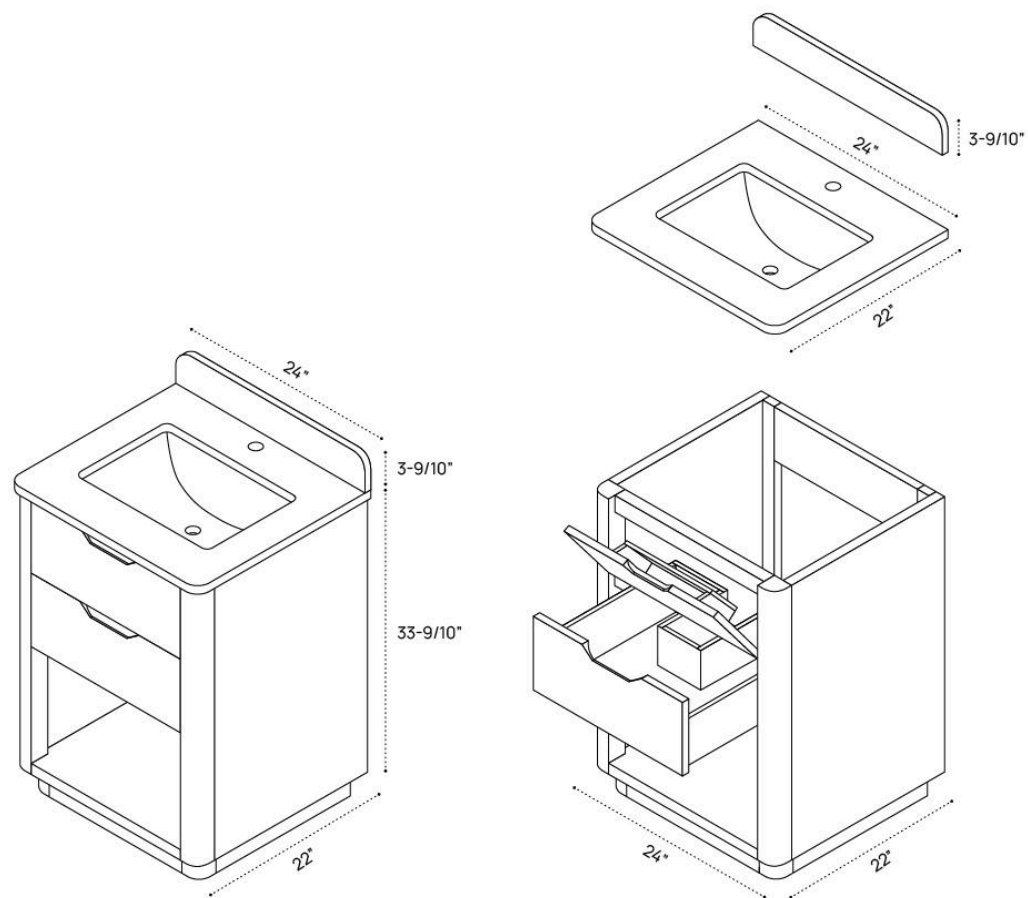

SALMA VANITY DIMENSION GUIDE | 24 INCH

3D VIEW

FRONT VIEW

SIDE VIEW

SALMA VANITY DIMENSION GUIDE | 36 INCH

3D VIEW

FRONT VIEW

SIDE VIEW

SALMA VANITY DIMENSION GUIDE | 55 INCH

3D VIEW

FRONT VIEW

SIDE VIEW

SALMA VANITY DIMENSION GUIDE | 72 INCH DOUBLE

3D VIEW

FRONT VIEW

SIDE VIEW