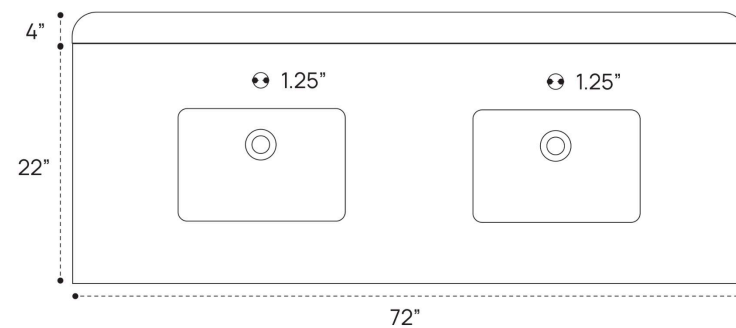

SALMA VANITY PLUMBING GUIDE | 24 INCH

SIDE VIEW

TOP VIEW

BACK VIEW

SALMA VANITY PLUMBING GUIDE | 36 INCH

SIDE VIEW

TOP VIEW

BACK VIEW

SALMA VANITY PLUMBING GUIDE | 55 INCH

SIDE VIEW

TOP VIEW

BACK VIEW

SALMA VANITY PLUMBING GUIDE | 72 INCH DOUBLE

SIDE VIEW

TOP VIEW

BACK VIEW