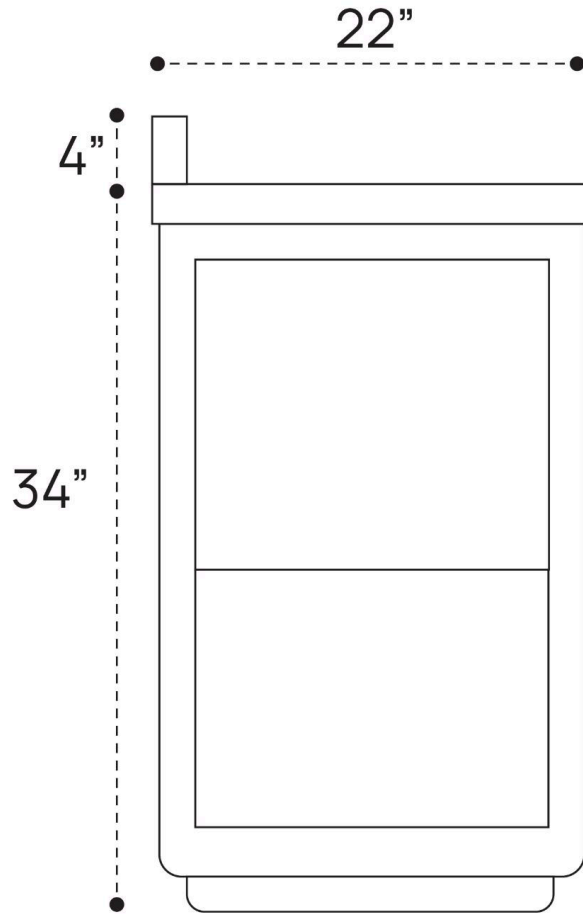

SALMA VANITY PLUMBING GUIDE | 24 INCH

SIDE VIEW

TOP VIEW

BACK VIEW

SALMA VANITY PLUMBING GUIDE | 36 INCH

SIDE VIEW

TOP VIEW

BACK VIEW

SALMA VANITY PLUMBING GUIDE | 55 INCH

SIDE VIEW

TOP VIEW

BACK VIEW

SALMA VANITY PLUMBING GUIDE | 72 INCH DOUBLE

SIDE VIEW

TOP VIEW

BACK VIEW