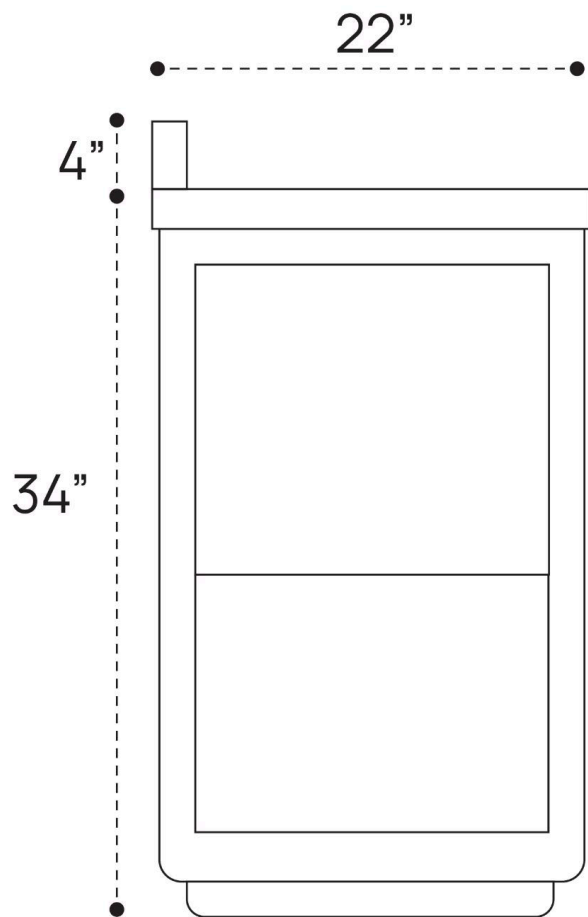

SALMA VANITY PLUMBING GUIDE | 24 INCH

SIDE VIEW

TOP VIEW

BACK VIEW

SALMA VANITY PLUMBING GUIDE | 36 INCH

SIDE VIEW

TOP VIEW

BACK VIEW

SALMA VANITY PLUMBING GUIDE | 55 INCH

SIDE VIEW

TOP VIEW

BACK VIEW

SALMA VANITY PLUMBING GUIDE | 72 INCH DOUBLE

SIDE VIEW

TOP VIEW

BACK VIEW