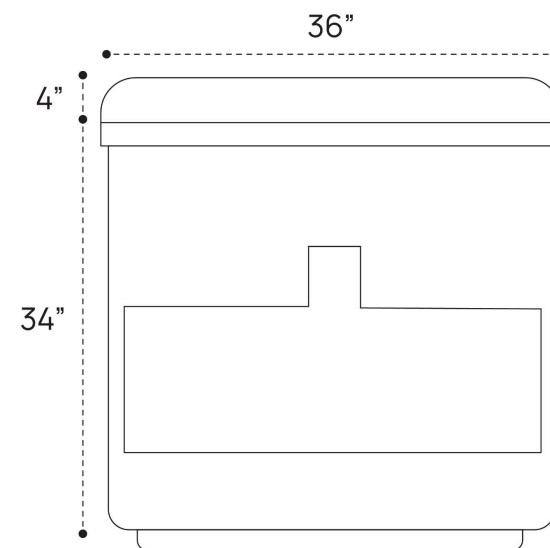

SALMA VANITY PLUMBING GUIDE | 24 INCH

SIDE VIEW

TOP VIEW

BACK VIEW

SALMA VANITY PLUMBING GUIDE | 36 INCH

SIDE VIEW

TOP VIEW

BACK VIEW

SALMA VANITY PLUMBING GUIDE | 55 INCH

SIDE VIEW

TOP VIEW

BACK VIEW

SALMA VANITY PLUMBING GUIDE | 72 INCH DOUBLE

SIDE VIEW

TOP VIEW

BACK VIEW