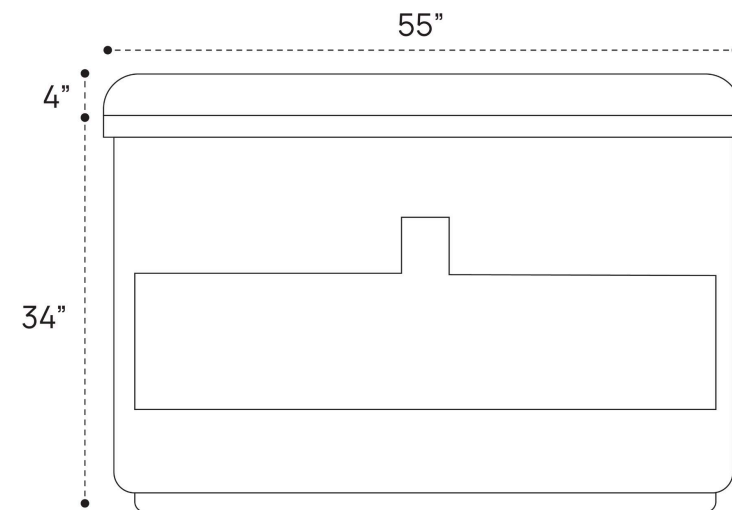

SALMA VANITY PLUMBING GUIDE | 24 INCH

SIDE VIEW

TOP VIEW

BACK VIEW

SALMA VANITY PLUMBING GUIDE | 36 INCH

SIDE VIEW

TOP VIEW

BACK VIEW

SALMA VANITY PLUMBING GUIDE | 55 INCH

SIDE VIEW

TOP VIEW

BACK VIEW

SALMA VANITY PLUMBING GUIDE | 72 INCH DOUBLE

SIDE VIEW

TOP VIEW

BACK VIEW