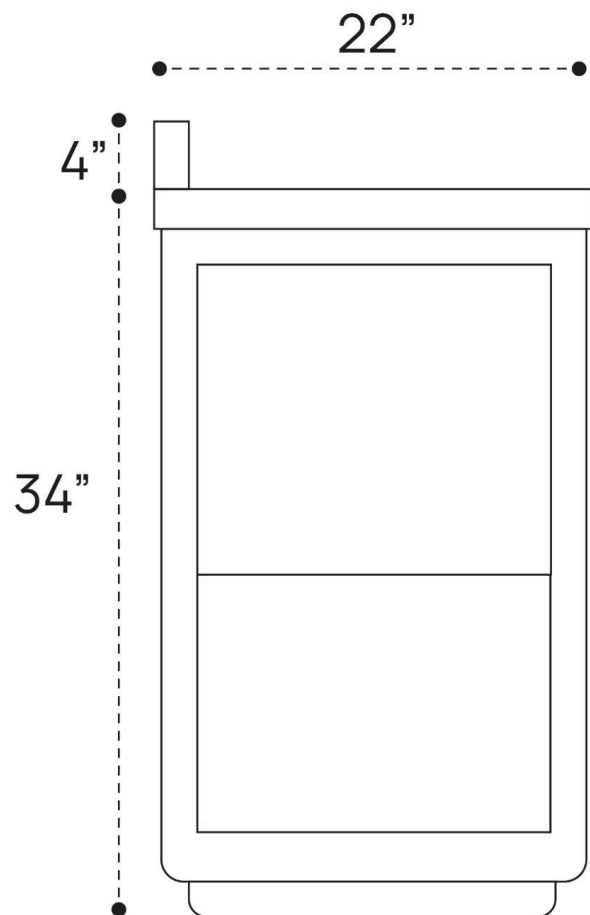

SALMA VANITY PLUMBING GUIDE | 24 INCH

SIDE VIEW

TOP VIEW

BACK VIEW

SALMA VANITY PLUMBING GUIDE | 36 INCH

SIDE VIEW

TOP VIEW

BACK VIEW

SALMA VANITY PLUMBING GUIDE | 55 INCH

SIDE VIEW

TOP VIEW

BACK VIEW

SALMA VANITY PLUMBING GUIDE | 72 INCH DOUBLE

SIDE VIEW

TOP VIEW

BACK VIEW