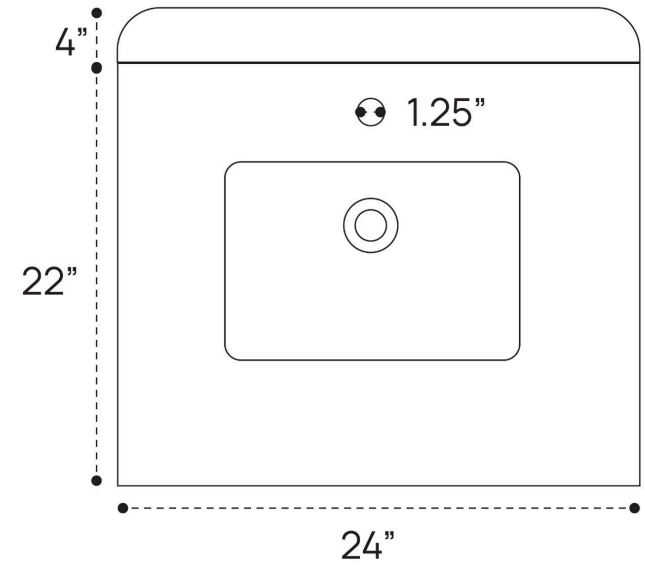

SALMA VANITY PLUMBING GUIDE | 24 INCH

SIDE VIEW

TOP VIEW

BACK VIEW

SALMA VANITY PLUMBING GUIDE | 36 INCH

SIDE VIEW

TOP VIEW

BACK VIEW

SALMA VANITY PLUMBING GUIDE | 55 INCH

SIDE VIEW

TOP VIEW

BACK VIEW

SALMA VANITY PLUMBING GUIDE | 72 INCH DOUBLE

SIDE VIEW

TOP VIEW

BACK VIEW