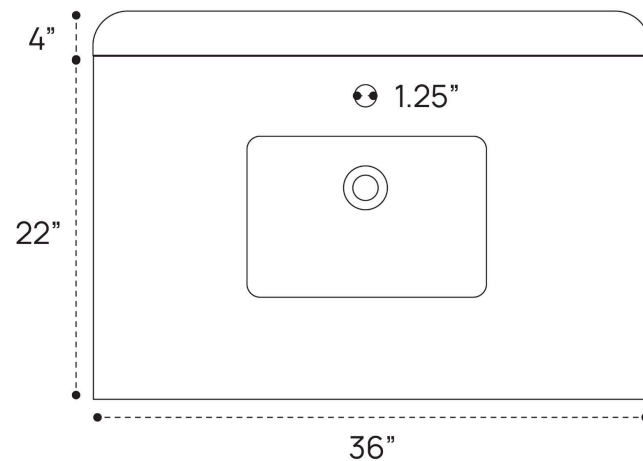

SALMA VANITY PLUMBING GUIDE | 24 INCH

SIDE VIEW

TOP VIEW

BACK VIEW

SALMA VANITY PLUMBING GUIDE | 36 INCH

SIDE VIEW

TOP VIEW

BACK VIEW

SALMA VANITY PLUMBING GUIDE | 55 INCH

SIDE VIEW

TOP VIEW

BACK VIEW

SALMA VANITY PLUMBING GUIDE | 72 INCH DOUBLE

SIDE VIEW

TOP VIEW

BACK VIEW