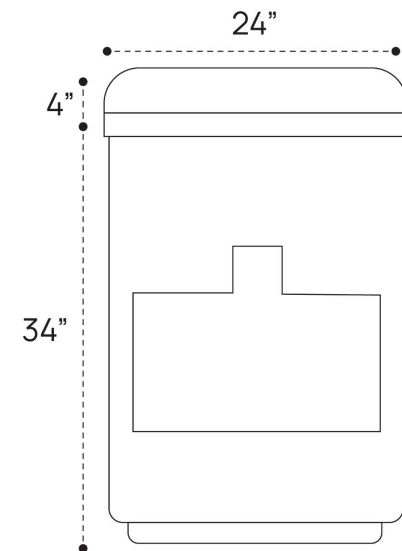

SALMA VANITY PLUMBING GUIDE | 24 INCH

SIDE VIEW

TOP VIEW

BACK VIEW

SALMA VANITY PLUMBING GUIDE | 36 INCH

SIDE VIEW

TOP VIEW

BACK VIEW

SALMA VANITY PLUMBING GUIDE | 55 INCH

SIDE VIEW

TOP VIEW

BACK VIEW

SALMA VANITY PLUMBING GUIDE | 72 INCH DOUBLE

SIDE VIEW

TOP VIEW

BACK VIEW