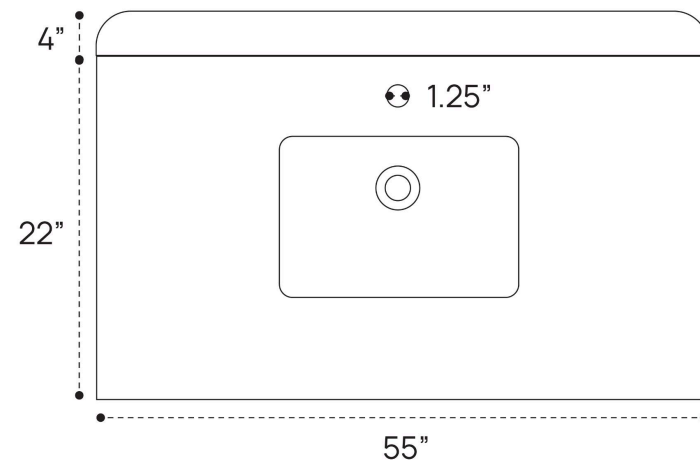

SALMA VANITY PLUMBING GUIDE | 24 INCH

SIDE VIEW

TOP VIEW

BACK VIEW

SALMA VANITY PLUMBING GUIDE | 36 INCH

SIDE VIEW

TOP VIEW

BACK VIEW

SALMA VANITY PLUMBING GUIDE | 55 INCH

SIDE VIEW

TOP VIEW

BACK VIEW

SALMA VANITY PLUMBING GUIDE | 72 INCH DOUBLE

SIDE VIEW

TOP VIEW

BACK VIEW