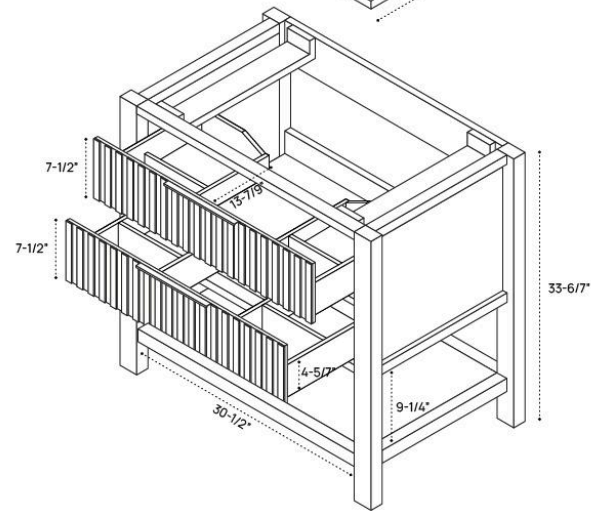

VALERA VANITY DIMENSION GUIDE | 36"

3D VIEW

FRONT VIEW

SIDE VIEW

VALERA VANITY DIMENSION GUIDE | 48"

3D VIEW

FRONT VIEW

SIDE VIEW

VALERA VANITY DIMENSION GUIDE | 60"

3D VIEW

FRONT VIEW

SIDE VIEW

VALERA VANITY DIMENSION GUIDE | 72"

3D VIEW

FRONT VIEW

SIDE VIEW