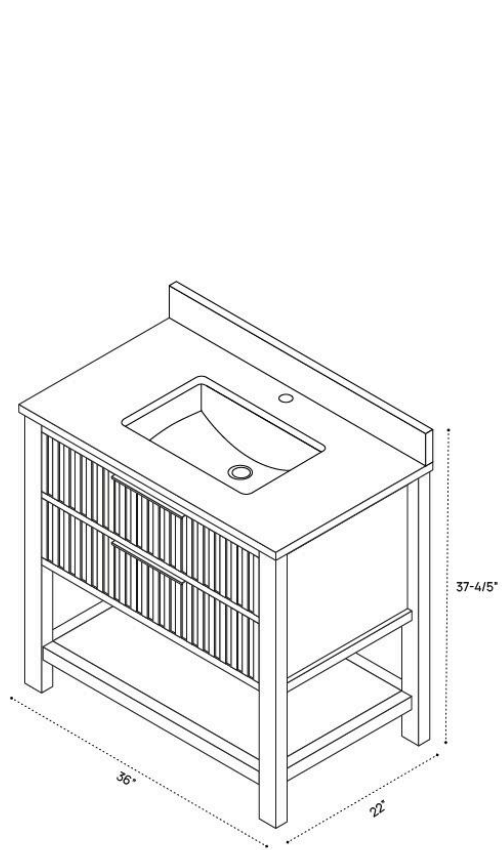

VALERA VANITY DIMENSION GUIDE | 36"

3D VIEW

FRONT VIEW

SIDE VIEW

VALERA VANITY DIMENSION GUIDE | 48"

3D VIEW

FRONT VIEW

SIDE VIEW

VALERA VANITY DIMENSION GUIDE | 60"

3D VIEW

FRONT VIEW

SIDE VIEW

VALERA VANITY DIMENSION GUIDE | 72"

3D VIEW

FRONT VIEW

SIDE VIEW