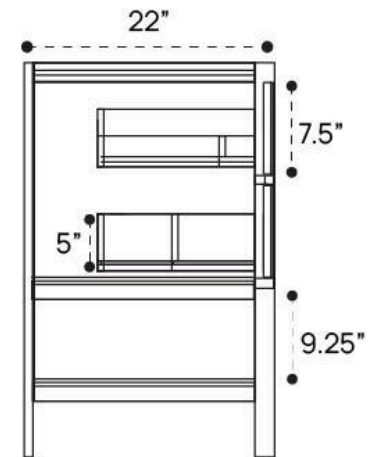

VALERA VANITY DIMENSION GUIDE | 36"

3D VIEW

FRONT VIEW

SIDE VIEW

VALERA VANITY DIMENSION GUIDE | 48"

3D VIEW

FRONT VIEW

SIDE VIEW

VALERA VANITY DIMENSION GUIDE | 60"

3D VIEW

FRONT VIEW

SIDE VIEW

VALERA VANITY DIMENSION GUIDE | 72"

3D VIEW

FRONT VIEW

SIDE VIEW