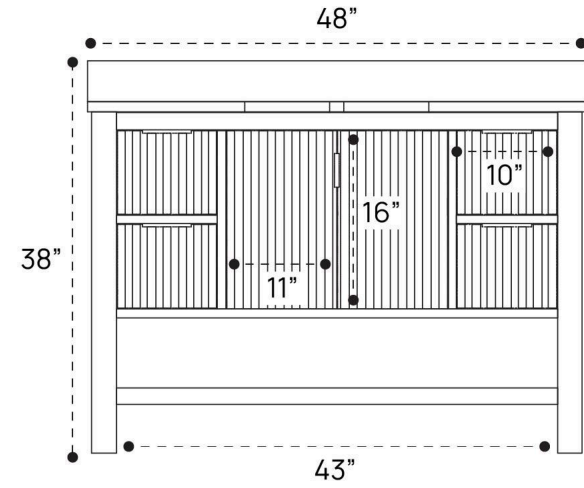

VALERA VANITY DIMENSION GUIDE | 36"

3D VIEW

FRONT VIEW

SIDE VIEW

VALERA VANITY DIMENSION GUIDE | 48"

3D VIEW

FRONT VIEW

SIDE VIEW

VALERA VANITY DIMENSION GUIDE | 60"

3D VIEW

FRONT VIEW

SIDE VIEW

VALERA VANITY DIMENSION GUIDE | 72"

3D VIEW

FRONT VIEW

SIDE VIEW