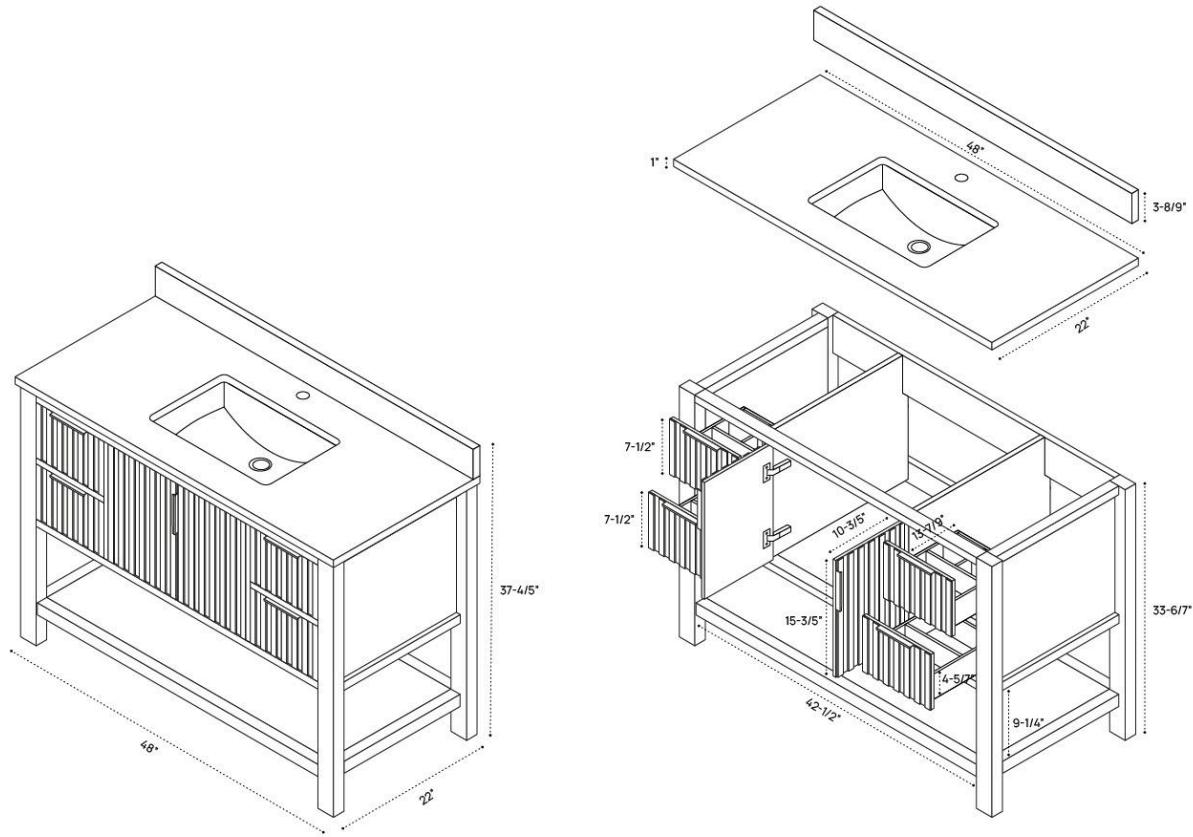

VALERA VANITY DIMENSION GUIDE | 36"

3D VIEW

FRONT VIEW

SIDE VIEW

VALERA VANITY DIMENSION GUIDE | 48"

3D VIEW

FRONT VIEW

SIDE VIEW

VALERA VANITY DIMENSION GUIDE | 60"

3D VIEW

FRONT VIEW

SIDE VIEW

VALERA VANITY DIMENSION GUIDE | 72"

3D VIEW

FRONT VIEW

SIDE VIEW