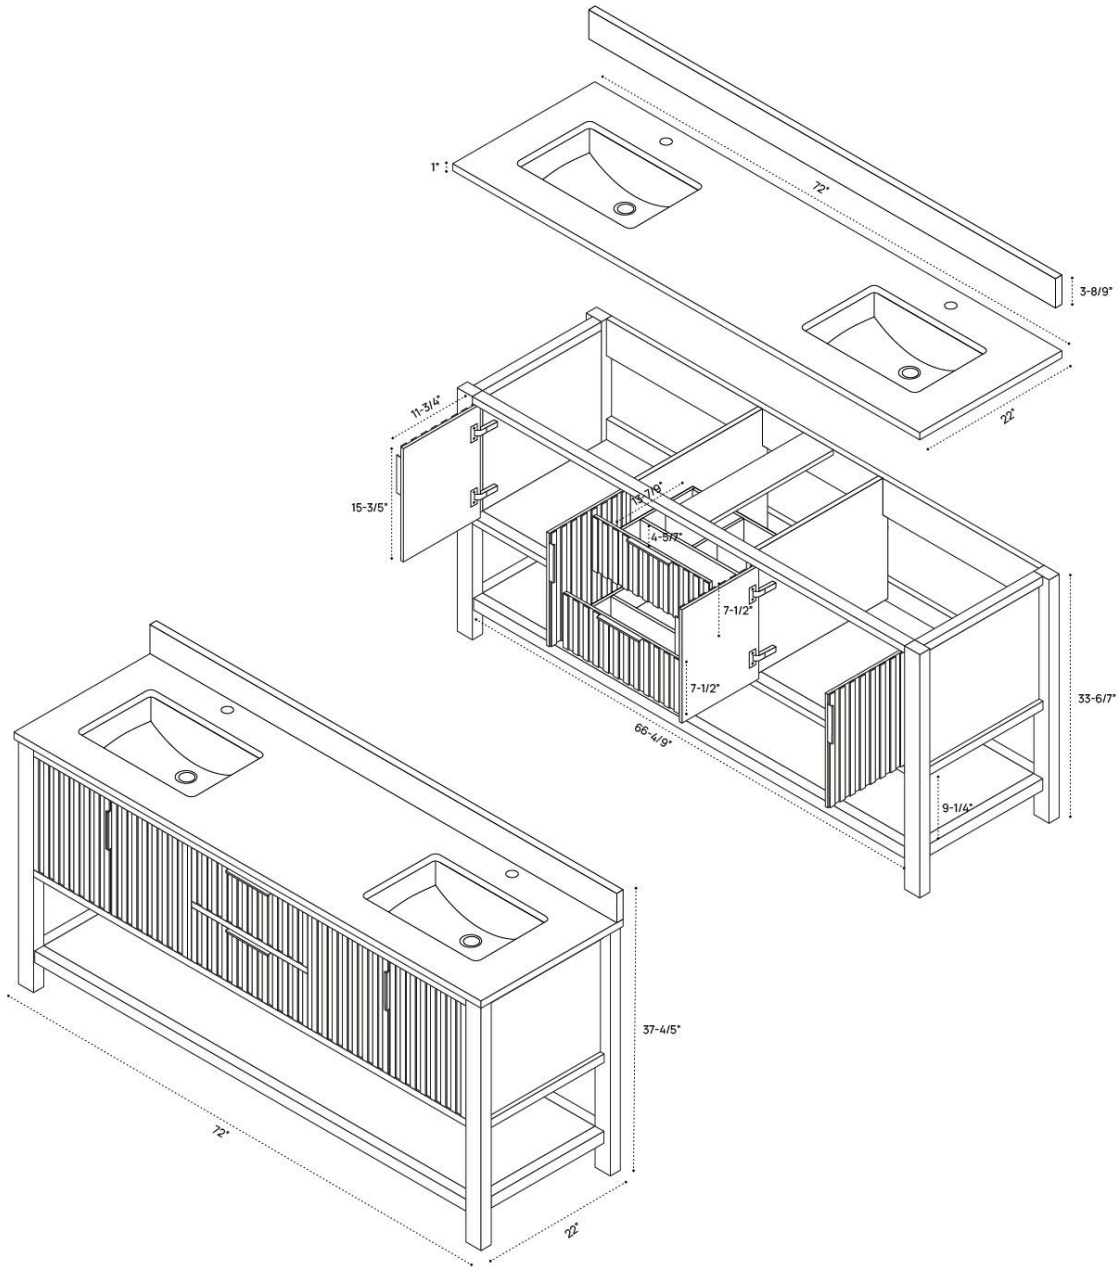

VALERA VANITY DIMENSION GUIDE | 36"

3D VIEW

FRONT VIEW

SIDE VIEW

VALERA VANITY DIMENSION GUIDE | 48"

3D VIEW

FRONT VIEW

SIDE VIEW

VALERA VANITY DIMENSION GUIDE | 60"

3D VIEW

FRONT VIEW

SIDE VIEW

VALERA VANITY DIMENSION GUIDE | 72"

3D VIEW

FRONT VIEW

SIDE VIEW