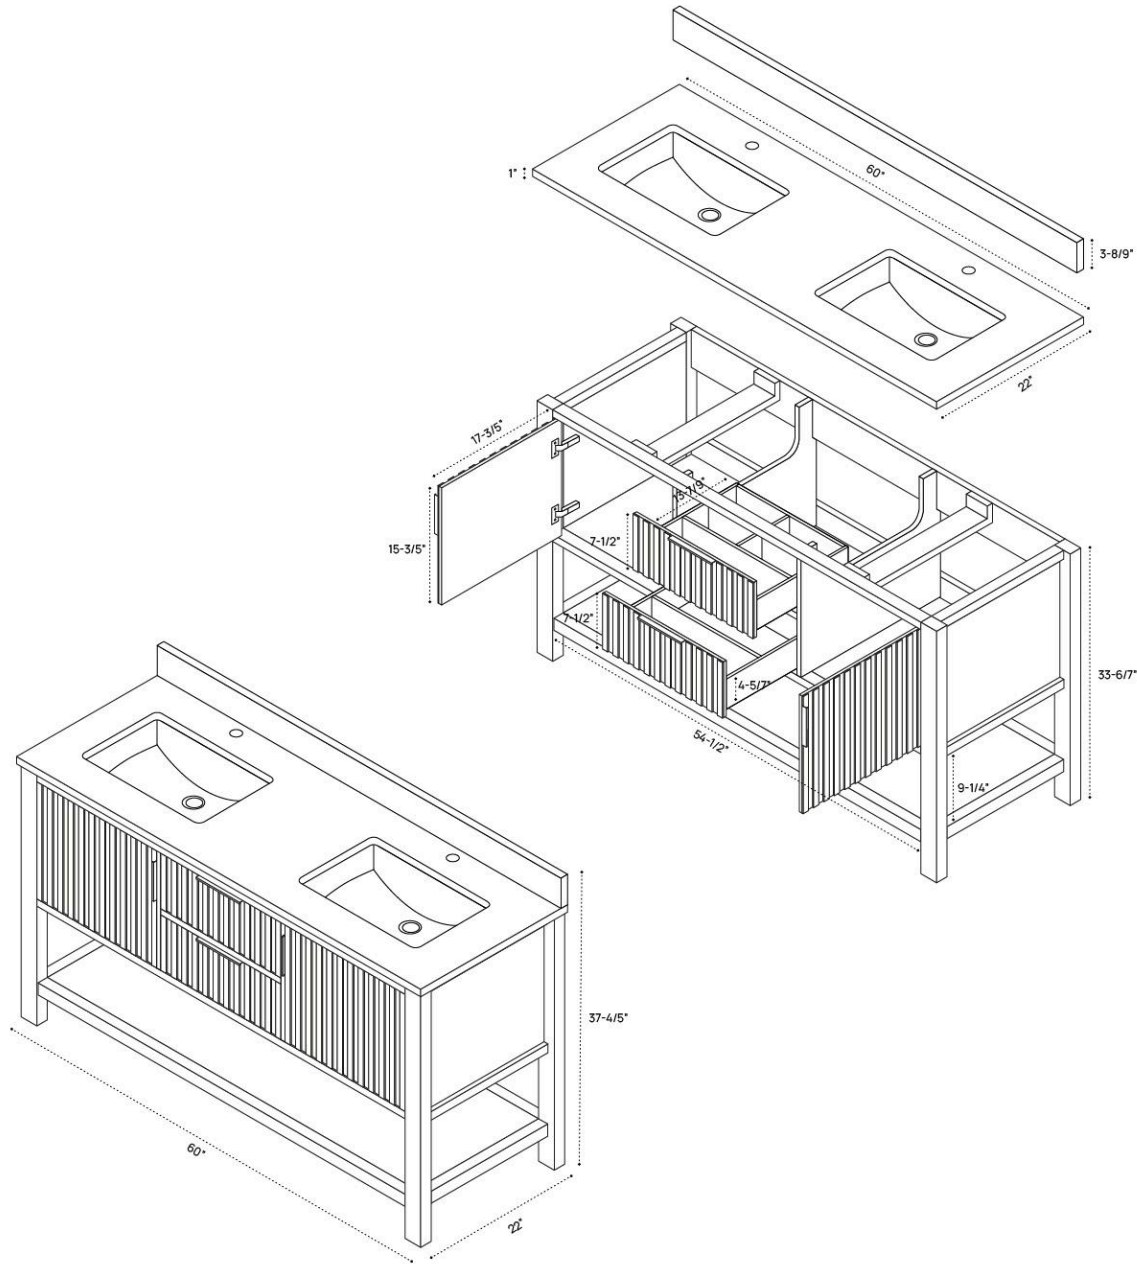

VALERA VANITY DIMENSION GUIDE | 36"

3D VIEW

FRONT VIEW

SIDE VIEW

VALERA VANITY DIMENSION GUIDE | 48"

3D VIEW

FRONT VIEW

SIDE VIEW

VALERA VANITY DIMENSION GUIDE | 60"

3D VIEW

FRONT VIEW

SIDE VIEW

VALERA VANITY DIMENSION GUIDE | 72"

3D VIEW

FRONT VIEW

SIDE VIEW