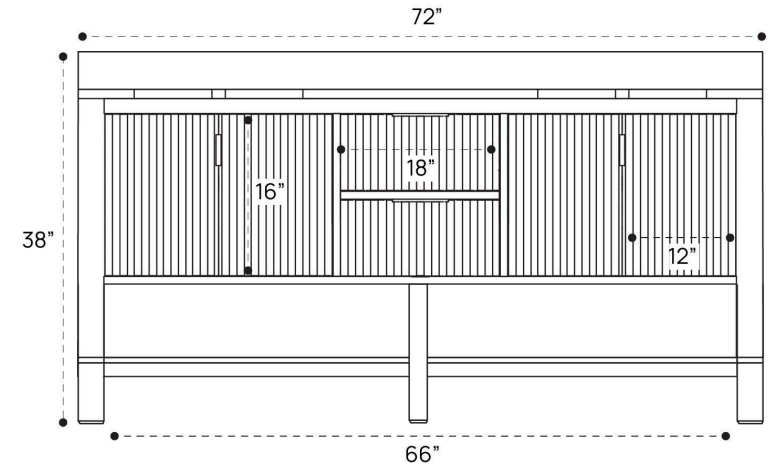

VALERA VANITY DIMENSION GUIDE | 36"

3D VIEW

FRONT VIEW

SIDE VIEW

VALERA VANITY DIMENSION GUIDE | 48"

3D VIEW

FRONT VIEW

SIDE VIEW

VALERA VANITY DIMENSION GUIDE | 60"

3D VIEW

FRONT VIEW

SIDE VIEW

VALERA VANITY DIMENSION GUIDE | 72"

3D VIEW

FRONT VIEW

SIDE VIEW