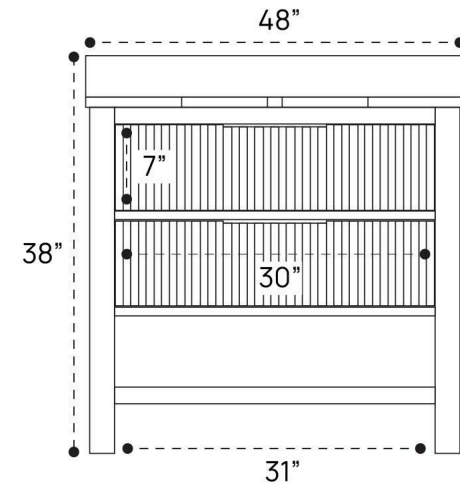

VALERA VANITY DIMENSION GUIDE | 36"

3D VIEW

FRONT VIEW

SIDE VIEW

VALERA VANITY DIMENSION GUIDE | 48"

3D VIEW

FRONT VIEW

SIDE VIEW

VALERA VANITY DIMENSION GUIDE | 60"

3D VIEW

FRONT VIEW

SIDE VIEW

VALERA VANITY DIMENSION GUIDE | 72"

3D VIEW

FRONT VIEW

SIDE VIEW