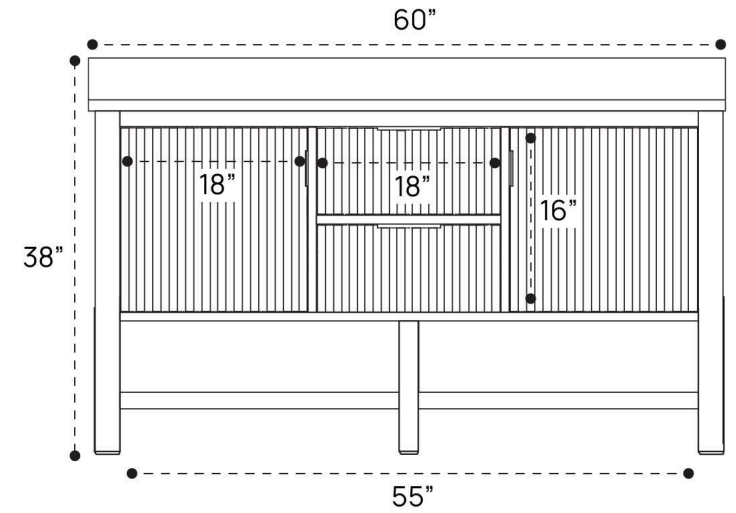

VALERA VANITY DIMENSION GUIDE | 36"

3D VIEW

FRONT VIEW

SIDE VIEW

VALERA VANITY DIMENSION GUIDE | 48"

3D VIEW

FRONT VIEW

SIDE VIEW

VALERA VANITY DIMENSION GUIDE | 60"

3D VIEW

FRONT VIEW

SIDE VIEW

VALERA VANITY DIMENSION GUIDE | 72"

3D VIEW

FRONT VIEW

SIDE VIEW