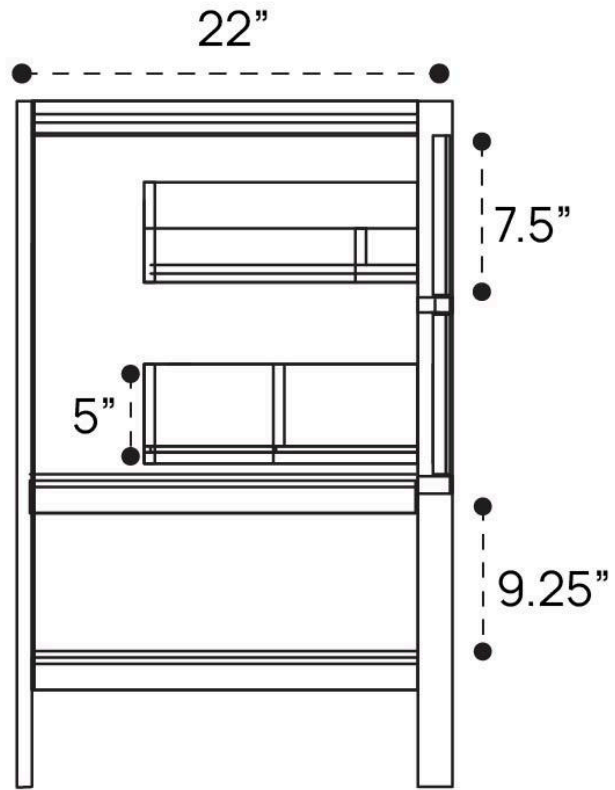

VALERA VANITY PLUMBING GUIDE | 36"

SIDE VIEW

TOP VIEW

BACK VIEW

VALERA VANITY PLUMBING GUIDE | 48"

SIDE VIEW

TOP VIEW

BACK VIEW

VALERA VANITY PLUMBING GUIDE | 60"

SIDE VIEW

TOP VIEW

BACK VIEW

VALERA VANITY PLUMBING GUIDE | 72"

SIDE VIEW

TOP VIEW

BACK VIEW