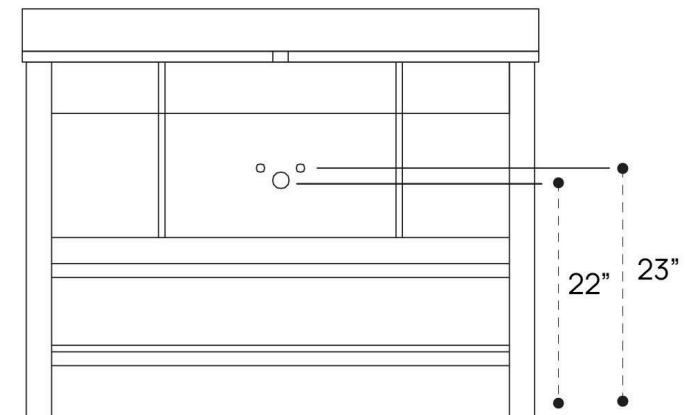

VALERA VANITY PLUMBING GUIDE | 36"

SIDE VIEW

TOP VIEW

BACK VIEW

VALERA VANITY PLUMBING GUIDE | 48"

SIDE VIEW

TOP VIEW

BACK VIEW

VALERA VANITY PLUMBING GUIDE | 60"

SIDE VIEW

TOP VIEW

BACK VIEW

VALERA VANITY PLUMBING GUIDE | 72"

SIDE VIEW

TOP VIEW

BACK VIEW