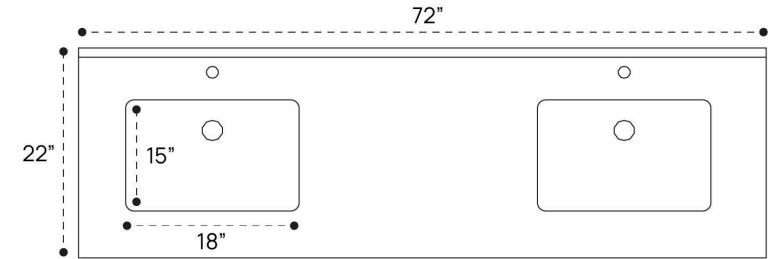

VALERA VANITY PLUMBING GUIDE | 36"

SIDE VIEW

TOP VIEW

BACK VIEW

VALERA VANITY PLUMBING GUIDE | 48"

SIDE VIEW

TOP VIEW

BACK VIEW

VALERA VANITY PLUMBING GUIDE | 60"

SIDE VIEW

TOP VIEW

BACK VIEW

VALERA VANITY PLUMBING GUIDE | 72"

SIDE VIEW

TOP VIEW

BACK VIEW