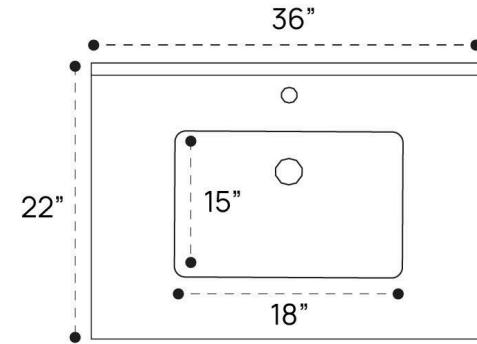

VALERA VANITY PLUMBING GUIDE | 36"

SIDE VIEW

TOP VIEW

BACK VIEW

VALERA VANITY PLUMBING GUIDE | 48"

SIDE VIEW

TOP VIEW

BACK VIEW

VALERA VANITY PLUMBING GUIDE | 60"

SIDE VIEW

TOP VIEW

BACK VIEW

VALERA VANITY PLUMBING GUIDE | 72"

SIDE VIEW

TOP VIEW

BACK VIEW