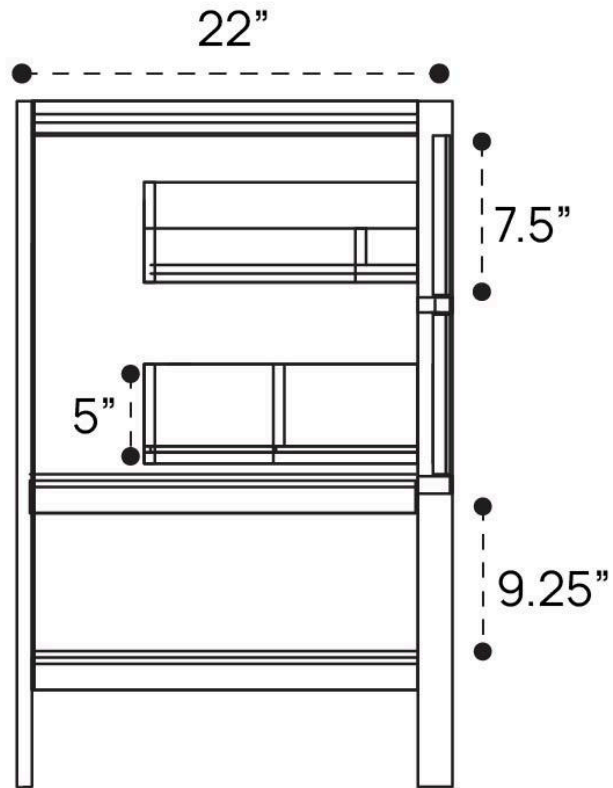

VALERA VANITY PLUMBING GUIDE | 36"

SIDE VIEW

TOP VIEW

BACK VIEW

VALERA VANITY PLUMBING GUIDE | 48"

SIDE VIEW

TOP VIEW

BACK VIEW

VALERA VANITY PLUMBING GUIDE | 60"

SIDE VIEW

TOP VIEW

BACK VIEW

VALERA VANITY PLUMBING GUIDE | 72"

SIDE VIEW

TOP VIEW

BACK VIEW