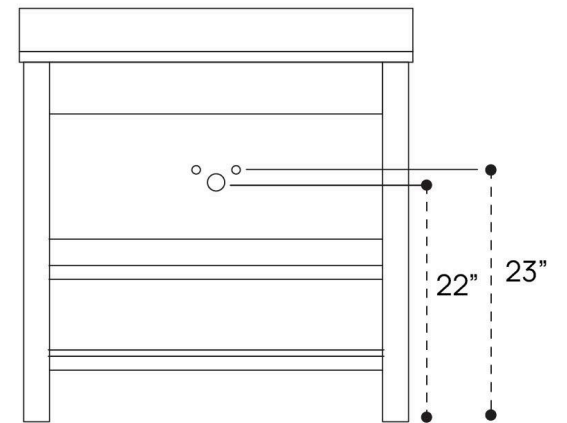

VALERA VANITY PLUMBING GUIDE | 36"

SIDE VIEW

TOP VIEW

BACK VIEW

VALERA VANITY PLUMBING GUIDE | 48"

SIDE VIEW

TOP VIEW

BACK VIEW

VALERA VANITY PLUMBING GUIDE | 60"

SIDE VIEW

TOP VIEW

BACK VIEW

VALERA VANITY PLUMBING GUIDE | 72"

SIDE VIEW

TOP VIEW

BACK VIEW