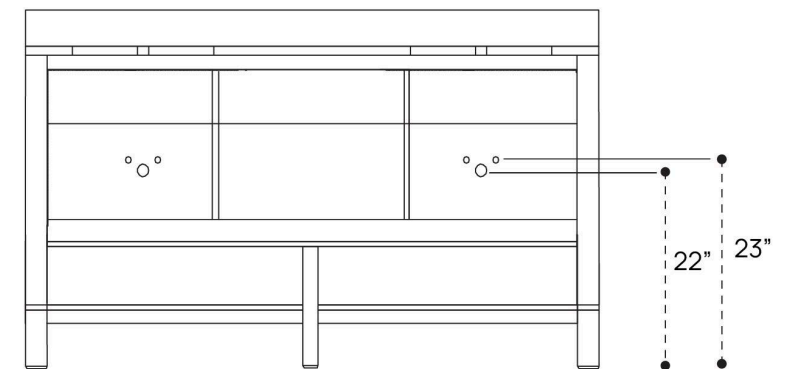

VALERA VANITY PLUMBING GUIDE | 36"

SIDE VIEW

TOP VIEW

BACK VIEW

VALERA VANITY PLUMBING GUIDE | 48"

SIDE VIEW

TOP VIEW

BACK VIEW

VALERA VANITY PLUMBING GUIDE | 60"

SIDE VIEW

TOP VIEW

BACK VIEW

VALERA VANITY PLUMBING GUIDE | 72"

SIDE VIEW

TOP VIEW

BACK VIEW