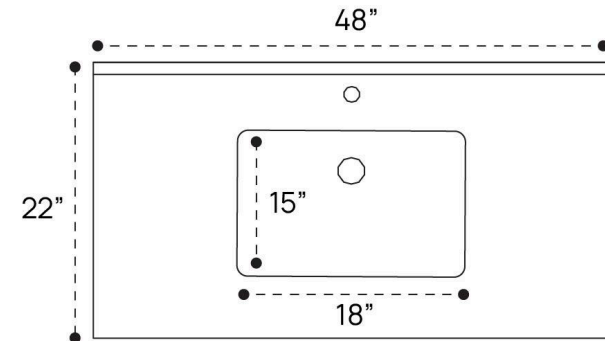

VALERA VANITY PLUMBING GUIDE | 36"

SIDE VIEW

TOP VIEW

BACK VIEW

VALERA VANITY PLUMBING GUIDE | 48"

SIDE VIEW

TOP VIEW

BACK VIEW

VALERA VANITY PLUMBING GUIDE | 60"

SIDE VIEW

TOP VIEW

BACK VIEW

VALERA VANITY PLUMBING GUIDE | 72"

SIDE VIEW

TOP VIEW

BACK VIEW