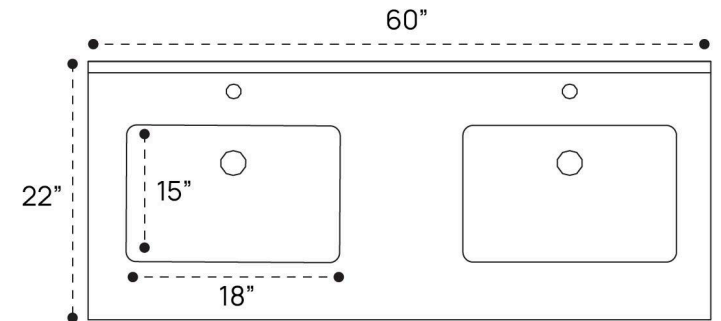

VALERA VANITY PLUMBING GUIDE | 36"

SIDE VIEW

TOP VIEW

BACK VIEW

VALERA VANITY PLUMBING GUIDE | 48"

SIDE VIEW

TOP VIEW

BACK VIEW

VALERA VANITY PLUMBING GUIDE | 60"

SIDE VIEW

TOP VIEW

BACK VIEW

VALERA VANITY PLUMBING GUIDE | 72"

SIDE VIEW

TOP VIEW

BACK VIEW