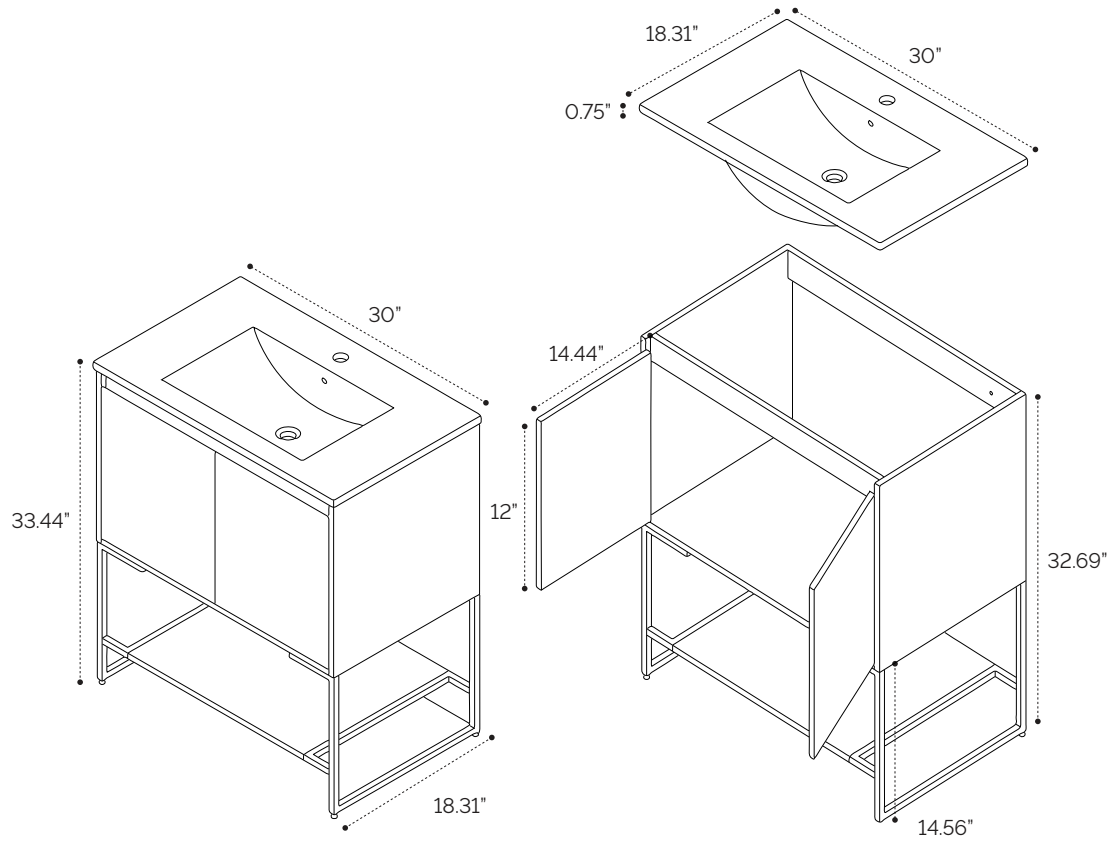

DIMENSION GUIDE

Amani 20"

tilebar

3D VIEW

BACK VIEW

SIDE VIEW

DIMENSION GUIDE

Amani 24"

tilebar

3D VIEW

BACK VIEW

SIDE VIEW

DIMENSION GUIDE

Amani 30"

tilebar

3D VIEW

BACK VIEW

SIDE VIEW

DIMENSION GUIDE

Amani 36"

tilebar

3D VIEW

BACK VIEW

SIDE VIEW

DIMENSION GUIDE

Amani 48"

tilebar

3D VIEW

BACK VIEW

SIDE VIEW

DIMENSION GUIDE

Amani 60"