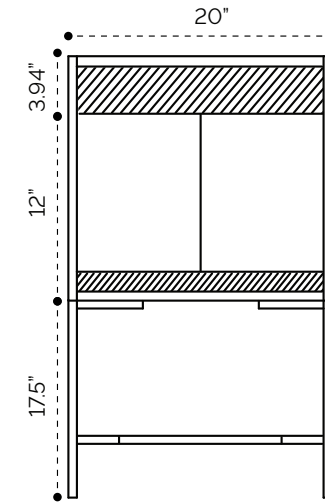

DIMENSION GUIDE

Amani 20"

tilebar

3D VIEW

BACK VIEW

SIDE VIEW

DIMENSION GUIDE

Amani 24"

tilebar

3D VIEW

BACK VIEW

SIDE VIEW

DIMENSION GUIDE

Amani 30"

tilebar

3D VIEW

BACK VIEW

SIDE VIEW

DIMENSION GUIDE

Amani 36"

tilebar

3D VIEW

BACK VIEW

SIDE VIEW

DIMENSION GUIDE

Amani 48"

tilebar

3D VIEW

BACK VIEW

SIDE VIEW

DIMENSION GUIDE

Amani 60"