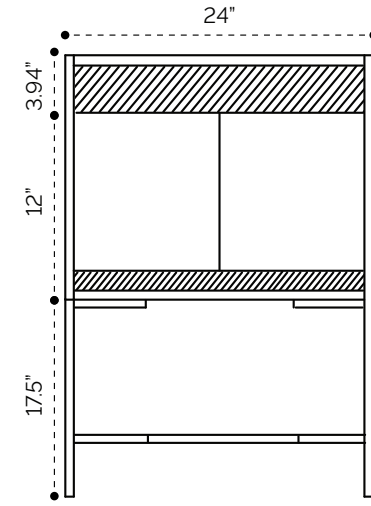

DIMENSION GUIDE

Amani 20"

tilebar

3D VIEW

BACK VIEW

SIDE VIEW

DIMENSION GUIDE

Amani 24"

tilebar

3D VIEW

BACK VIEW

SIDE VIEW

DIMENSION GUIDE

Amani 30"

tilebar

3D VIEW

BACK VIEW

SIDE VIEW

DIMENSION GUIDE

Amani 36"

tilebar

3D VIEW

BACK VIEW

SIDE VIEW

DIMENSION GUIDE

Amani 48"

tilebar

3D VIEW

BACK VIEW

SIDE VIEW

DIMENSION GUIDE

Amani 60"