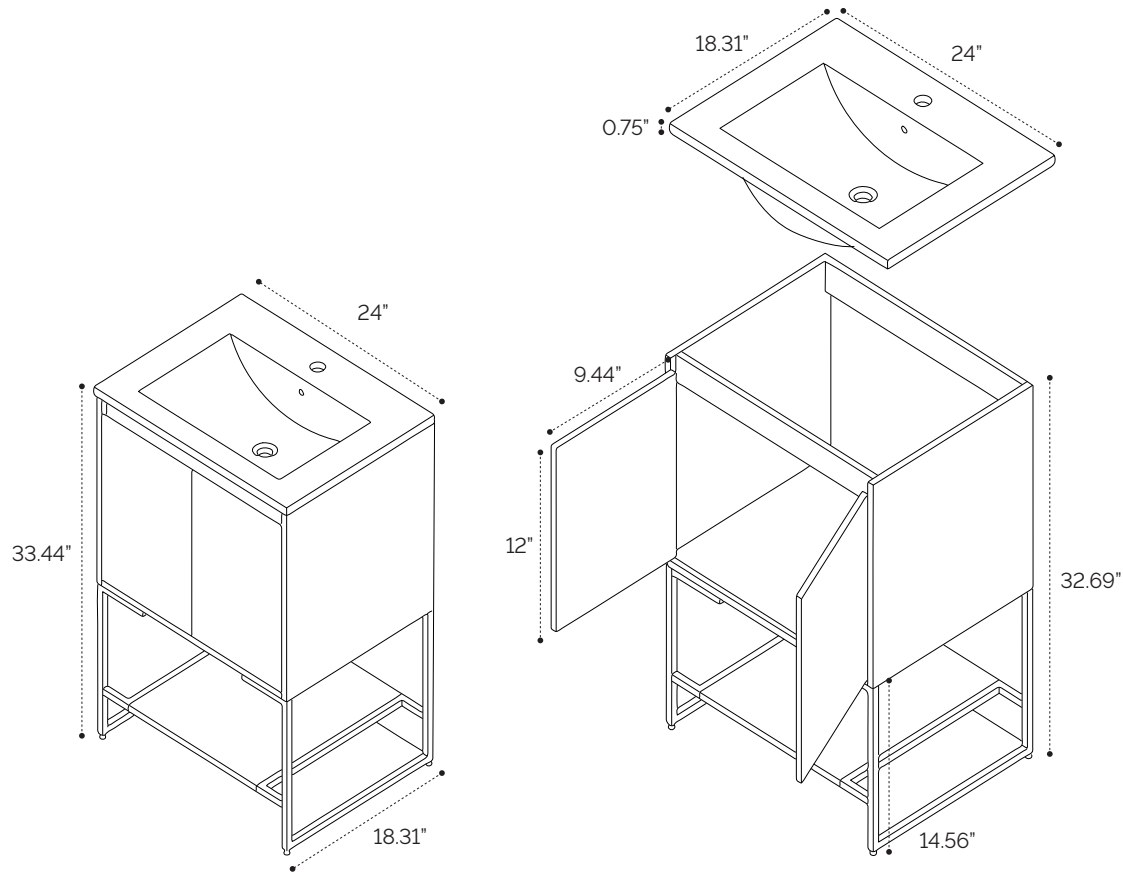

DIMENSION GUIDE

Amani 20"

tilebar

3D VIEW

BACK VIEW

SIDE VIEW

DIMENSION GUIDE

Amani 24"

tilebar

3D VIEW

BACK VIEW

SIDE VIEW

DIMENSION GUIDE

Amani 30"

tilebar

3D VIEW

BACK VIEW

SIDE VIEW

DIMENSION GUIDE

Amani 36"

tilebar

3D VIEW

BACK VIEW

SIDE VIEW

DIMENSION GUIDE

Amani 48"

tilebar

3D VIEW

BACK VIEW

SIDE VIEW

DIMENSION GUIDE

Amani 60"