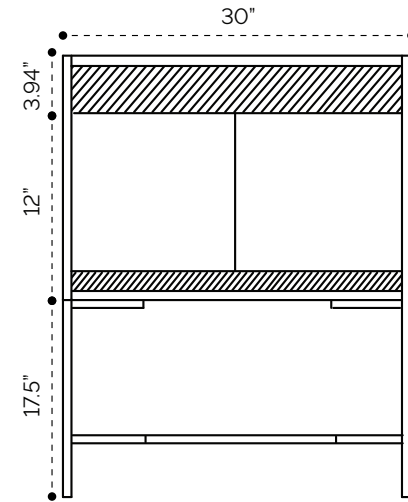

DIMENSION GUIDE

Amani 20"

tilebar

3D VIEW

BACK VIEW

SIDE VIEW

DIMENSION GUIDE

Amani 24"

tilebar

3D VIEW

BACK VIEW

SIDE VIEW

DIMENSION GUIDE

Amani 30"

tilebar

3D VIEW

BACK VIEW

SIDE VIEW

DIMENSION GUIDE

Amani 36"

tilebar

3D VIEW

BACK VIEW

SIDE VIEW

DIMENSION GUIDE

Amani 48"

tilebar

3D VIEW

BACK VIEW

SIDE VIEW

DIMENSION GUIDE

Amani 60"