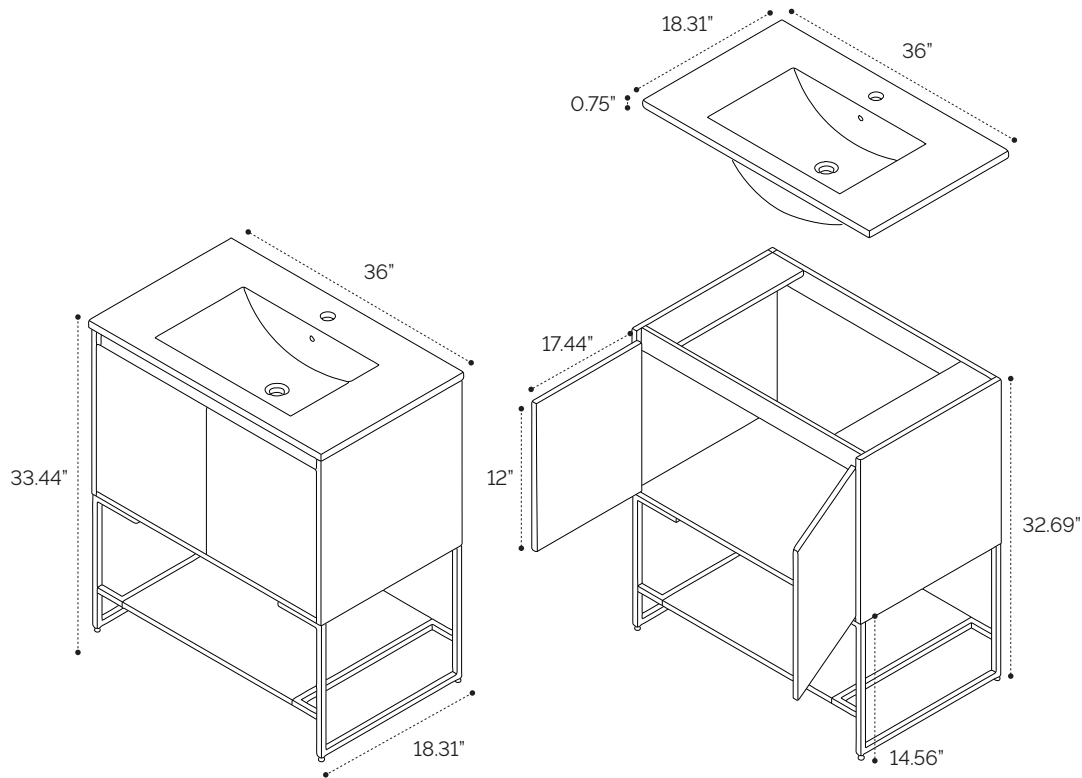

DIMENSION GUIDE

Amani 20"

tilebar

3D VIEW

BACK VIEW

SIDE VIEW

DIMENSION GUIDE

Amani 24"

tilebar

3D VIEW

BACK VIEW

SIDE VIEW

DIMENSION GUIDE

Amani 30"

tilebar

3D VIEW

BACK VIEW

SIDE VIEW

DIMENSION GUIDE

Amani 36"

tilebar

3D VIEW

BACK VIEW

SIDE VIEW

DIMENSION GUIDE

Amani 48"

tilebar

3D VIEW

BACK VIEW

SIDE VIEW

DIMENSION GUIDE

Amani 60"