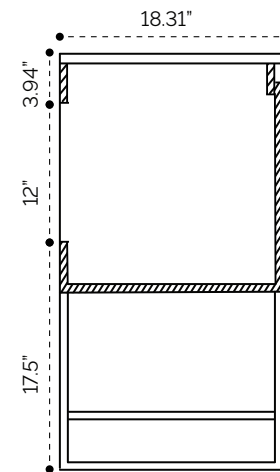

DIMENSION GUIDE

Amani 20"

tilebar

3D VIEW

BACK VIEW

SIDE VIEW

DIMENSION GUIDE

Amani 24"

BACK VIEW

SIDE VIEW

DIMENSION GUIDE

Amani 36"

tilebar

3D VIEW

BACK VIEW

SIDE VIEW

DIMENSION GUIDE

Amani 48"

tilebar

3D VIEW

BACK VIEW

SIDE VIEW

DIMENSION GUIDE

Amani 60"

tilebar

3D VIEW

BACK VIEW

SIDE VIEW