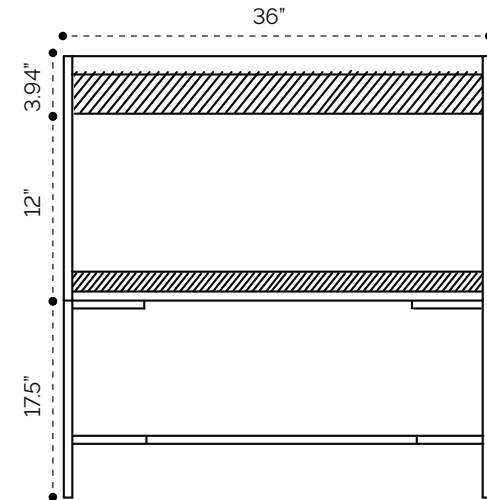

DIMENSION GUIDE

Amani 20"

tilebar

3D VIEW

BACK VIEW

SIDE VIEW

DIMENSION GUIDE

Amani 24"

tilebar

3D VIEW

BACK VIEW

SIDE VIEW

DIMENSION GUIDE

Amani 30"

tilebar

3D VIEW

BACK VIEW

SIDE VIEW

DIMENSION GUIDE

Amani 36"

tilebar

3D VIEW

BACK VIEW

SIDE VIEW

DIMENSION GUIDE

Amani 48"

tilebar

3D VIEW

BACK VIEW

SIDE VIEW

DIMENSION GUIDE

Amani 60"