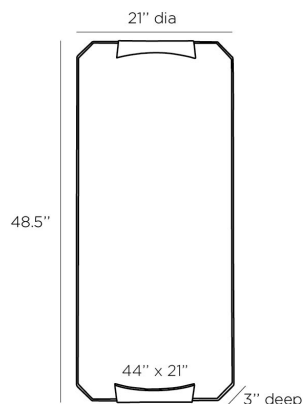

ARTERIO RS

KRIS RECTANGULAR MIRROR

2046
H: 48.5 IN, W: 21 IN, D: 3 IN
Antique Brass
Contract Suitable As Is

Elegantly modern, the Kris Rectangular Mirror displays a refined geometric design. Gracefully formed brass clasps hold this mirror top and bottom, all in an antique brass finish over a blackened iron frame. The raised design creates depth and adds chic sophistication. Security cleat hanging hardware included and allows for vertical or horizontal display.

APPEARANCE

Material Brass, Iron, Mirror
Finish Antique Brass, Blackened Iron, Plain
Top Coat/Sealant true

DIMENSIONS

Mirror Size H: 44 IN, W: 21 IN

SHIPPING

Shipping Requirements TruckShip
Product Weight 41.88 LBS
Gross Weight 1 74.4 LBS
Shipping Box 1 H: 54 IN, L: 27 IN, W: 8 IN

ADDITIONAL INFO

Hanger Position Vertical & Horizontal
Hanger Type Security Cleat
Hanger Size 15"

CONTRACT

Contract Suitable true