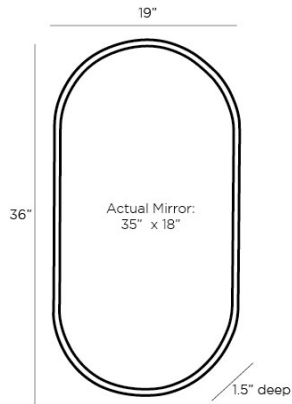

## VAQUERO SMALL MIRROR

WM113  
H: 36 IN, W: 19 IN, D: 1.5 IN  
Antique Brass  
Contract Suitable As Is

Rendered in a classic capsule shape, the Vaquero mirror is endowed with a vintage sensibility. Crafted in antique brass with a beveled mirror, the chic accent piece is striking alone or as a pair over a vanity. The mirror can be hung vertically or horizontally and is fitted with a security cleat.

### DIMENSIONS

Mirror Size	1 H: 35 IN, W: 18 IN
-------------	-------------------------

### ADDITIONAL INFO

Hanger Position	Vertical & Horizontal
Hanger Type	Security Cleat
Hanger Size	12"