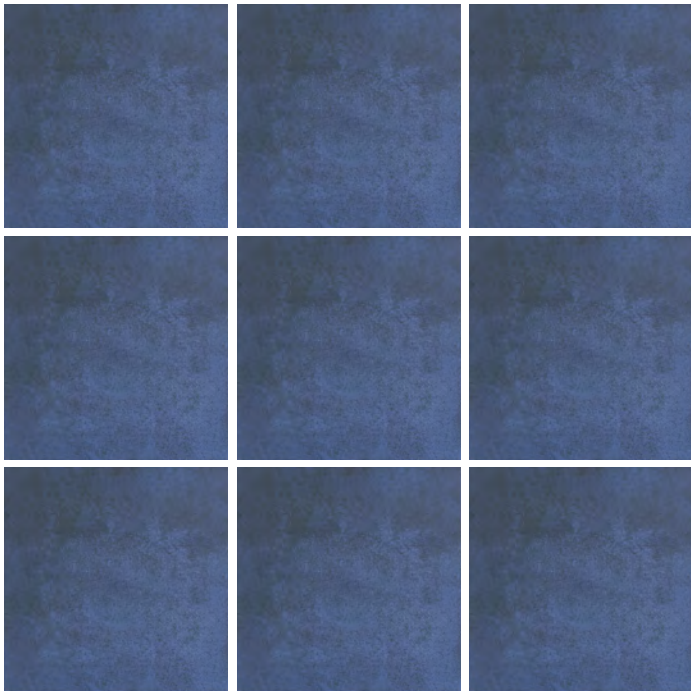

BLUE

CHARCOAL BLACK

Art Geo Deco

5 Colorways | 2 Patterns

DECO MIST GRAY

DECO MEADOW GREEN

DECO TERRACOTTA

DECO BLUE

DECO CHARCOAL BLACK

DOS BLUE

DOS CHARCOAL BLACK

Solids

TERRACOTTA

MEADOW GREEN

MIST GRAY

BONE WHITE

Solids

BLUE

WHITE

GRAY

CHARCOAL BLACK

Terracotta

DECO PRISM

DECO PLAID

Meadow Green

DECO PRISM

DECO PLAID

Mist Gray

DECO PRISM

DECO PLAID

Blue

DECO PRISM