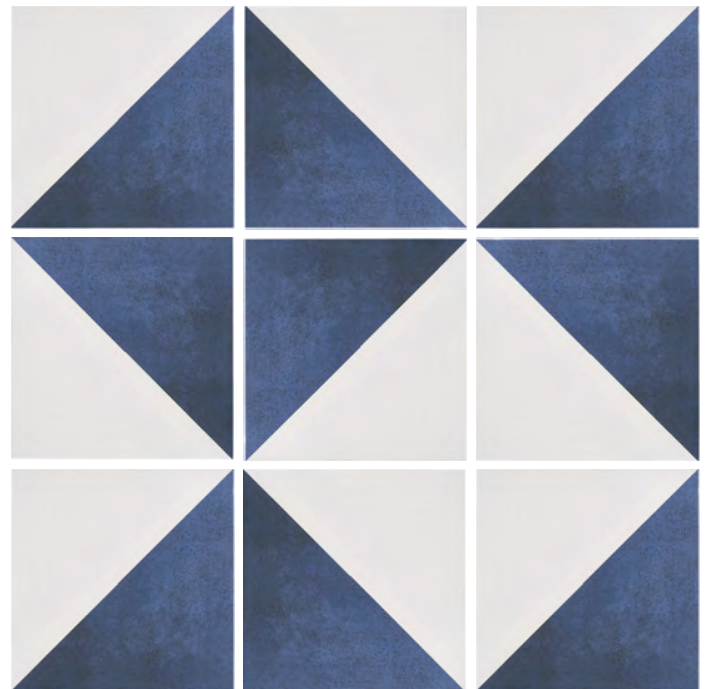

BLUE

CHARCOAL BLACK

Art Geo Deco

5 Colorways | 2 Patterns

DECO MIST GRAY

DECO MEADOW GREEN

DECO TERRACOTTA

DECO BLUE

Meadow Green

DECO PRISM

DECO PLAID

Mist Gray

DECO PRISM

DECO PLAID

Blue

DECO PRISM

DECO PLAID

Charcoal Black

DECO PRISM

DECO PLAID

Blue

DOS TRIANGLE

DOS CHECKERBOARD

Charcoal Black