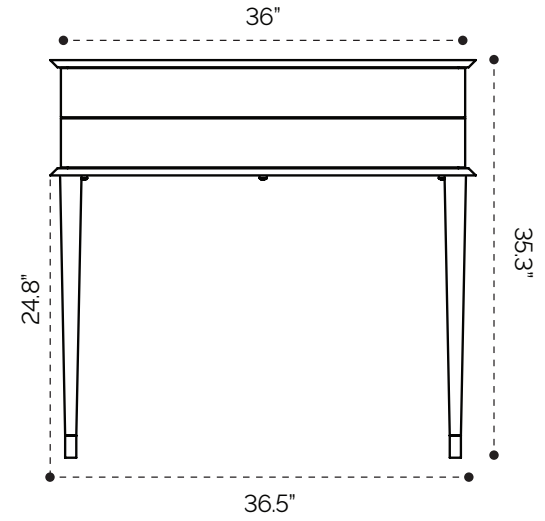

DIMENSION GUIDE

Classic 24"

tilebar

3D VIEW

FRONT VIEW

ISOMETRIC VIEW

SIDE VIEW

DIMENSION GUIDE

Classic 30"

tilebar

3D VIEW

FRONT VIEW

ISOMETRIC VIEW

SIDE VIEW

DIMENSION GUIDE

Classic 36"

tilebar

3D VIEW

FRONT VIEW

ISOMETRIC VIEW

SIDE VIEW