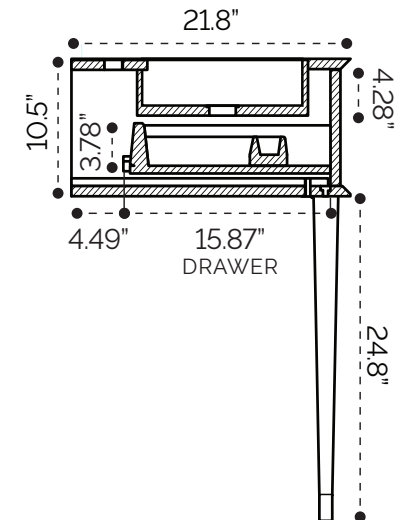

DIMENSION GUIDE

Classic 24"

tilebar

3D VIEW

FRONT VIEW

ISOMETRIC VIEW

SIDE VIEW

DIMENSION GUIDE

Classic 30"

tilebar

3D VIEW

FRONT VIEW

ISOMETRIC VIEW

SIDE VIEW

DIMENSION GUIDE

Classic 36"

tilebar

3D VIEW

FRONT VIEW

ISOMETRIC VIEW

SIDE VIEW