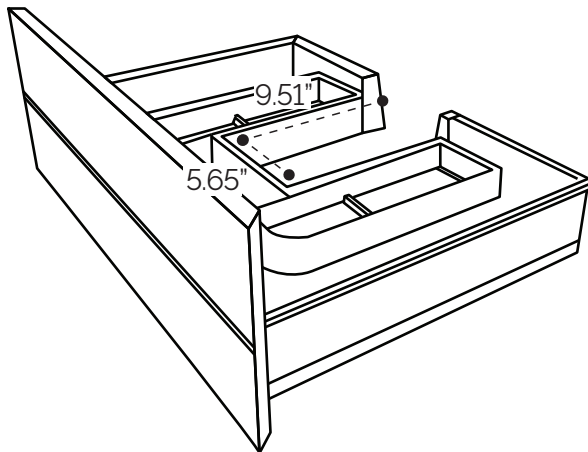

DIMENSION GUIDE

Classic 24"

tilebar

3D VIEW

FRONT VIEW

ISOMETRIC VIEW

SIDE VIEW

DIMENSION GUIDE

Classic 30"

tilebar

3D VIEW

FRONT VIEW

ISOMETRIC VIEW

SIDE VIEW

DIMENSION GUIDE

Classic 36"

tilebar

3D VIEW

FRONT VIEW

ISOMETRIC VIEW

SIDE VIEW