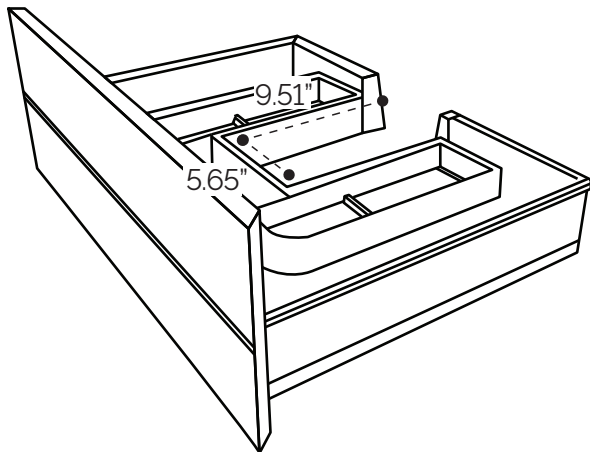

DIMENSION GUIDE

Classic 24"

tilebar

3D VIEW

FRONT VIEW

ISOMETRIC VIEW

SIDE VIEW

DIMENSION GUIDE

Classic 30"

tilebar

3D VIEW

FRONT VIEW

ISOMETRIC VIEW

SIDE VIEW

DIMENSION GUIDE

Classic 36"

tilebar

3D VIEW

FRONT VIEW

ISOMETRIC VIEW

SIDE VIEW