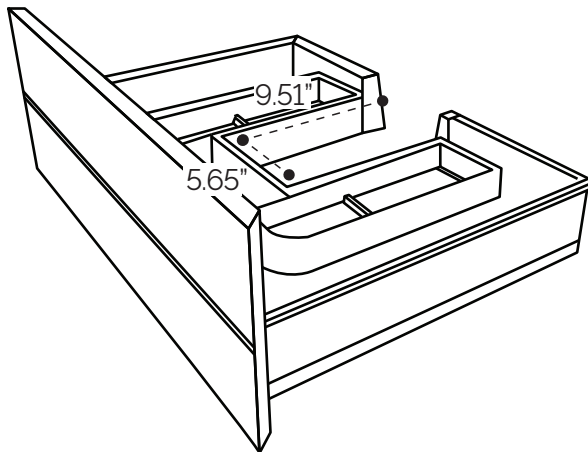

DIMENSION GUIDE

Classic 24"

tilebar

3D VIEW

FRONT VIEW

ISOMETRIC VIEW

SIDE VIEW

DIMENSION GUIDE

Classic 30"

tilebar

3D VIEW

FRONT VIEW

ISOMETRIC VIEW

SIDE VIEW

DIMENSION GUIDE

Classic 36"

tilebar

3D VIEW

FRONT VIEW

ISOMETRIC VIEW

SIDE VIEW