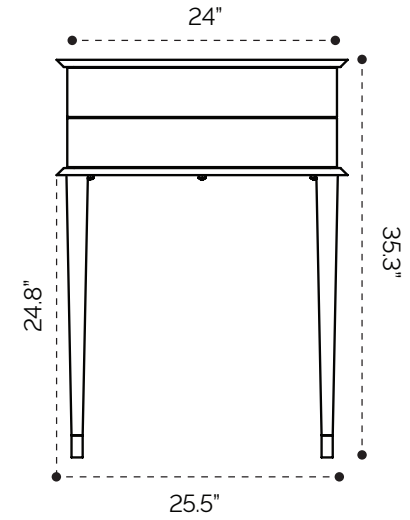

DIMENSION GUIDE

Classic 24"

tilebar

3D VIEW

FRONT VIEW

ISOMETRIC VIEW

SIDE VIEW

DIMENSION GUIDE

Classic 30"

tilebar

3D VIEW

FRONT VIEW

ISOMETRIC VIEW

SIDE VIEW

DIMENSION GUIDE

Classic 36"

tilebar

3D VIEW

FRONT VIEW

ISOMETRIC VIEW

SIDE VIEW