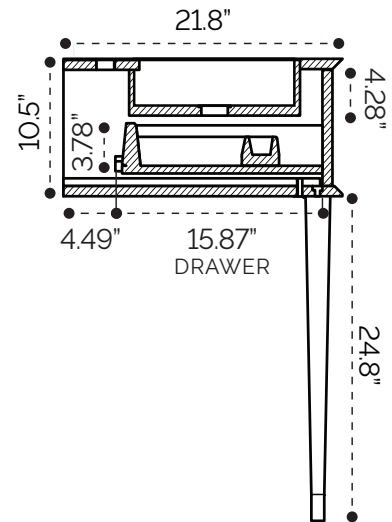

DIMENSION GUIDE

Classic 24"

tilebar

3D VIEW

FRONT VIEW

ISOMETRIC VIEW

SIDE VIEW

DIMENSION GUIDE

Classic 30"

tilebar

3D VIEW

FRONT VIEW

ISOMETRIC VIEW

SIDE VIEW

DIMENSION GUIDE

Classic 36"

tilebar

3D VIEW

FRONT VIEW

ISOMETRIC VIEW

SIDE VIEW