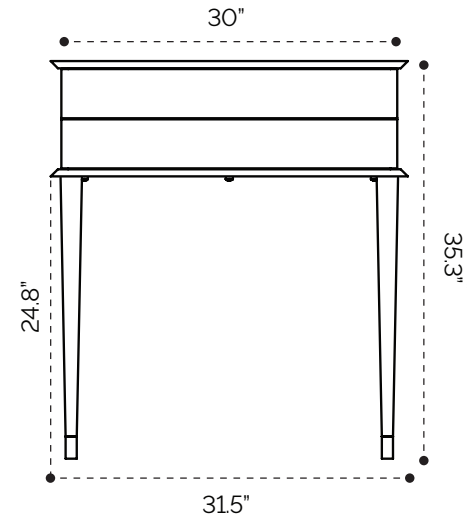

DIMENSION GUIDE

Classic 24"

tilebar

3D VIEW

FRONT VIEW

ISOMETRIC VIEW

SIDE VIEW

DIMENSION GUIDE

Classic 30"

tilebar

3D VIEW

FRONT VIEW

ISOMETRIC VIEW

SIDE VIEW

DIMENSION GUIDE

Classic 36"

tilebar

3D VIEW

FRONT VIEW

ISOMETRIC VIEW

SIDE VIEW